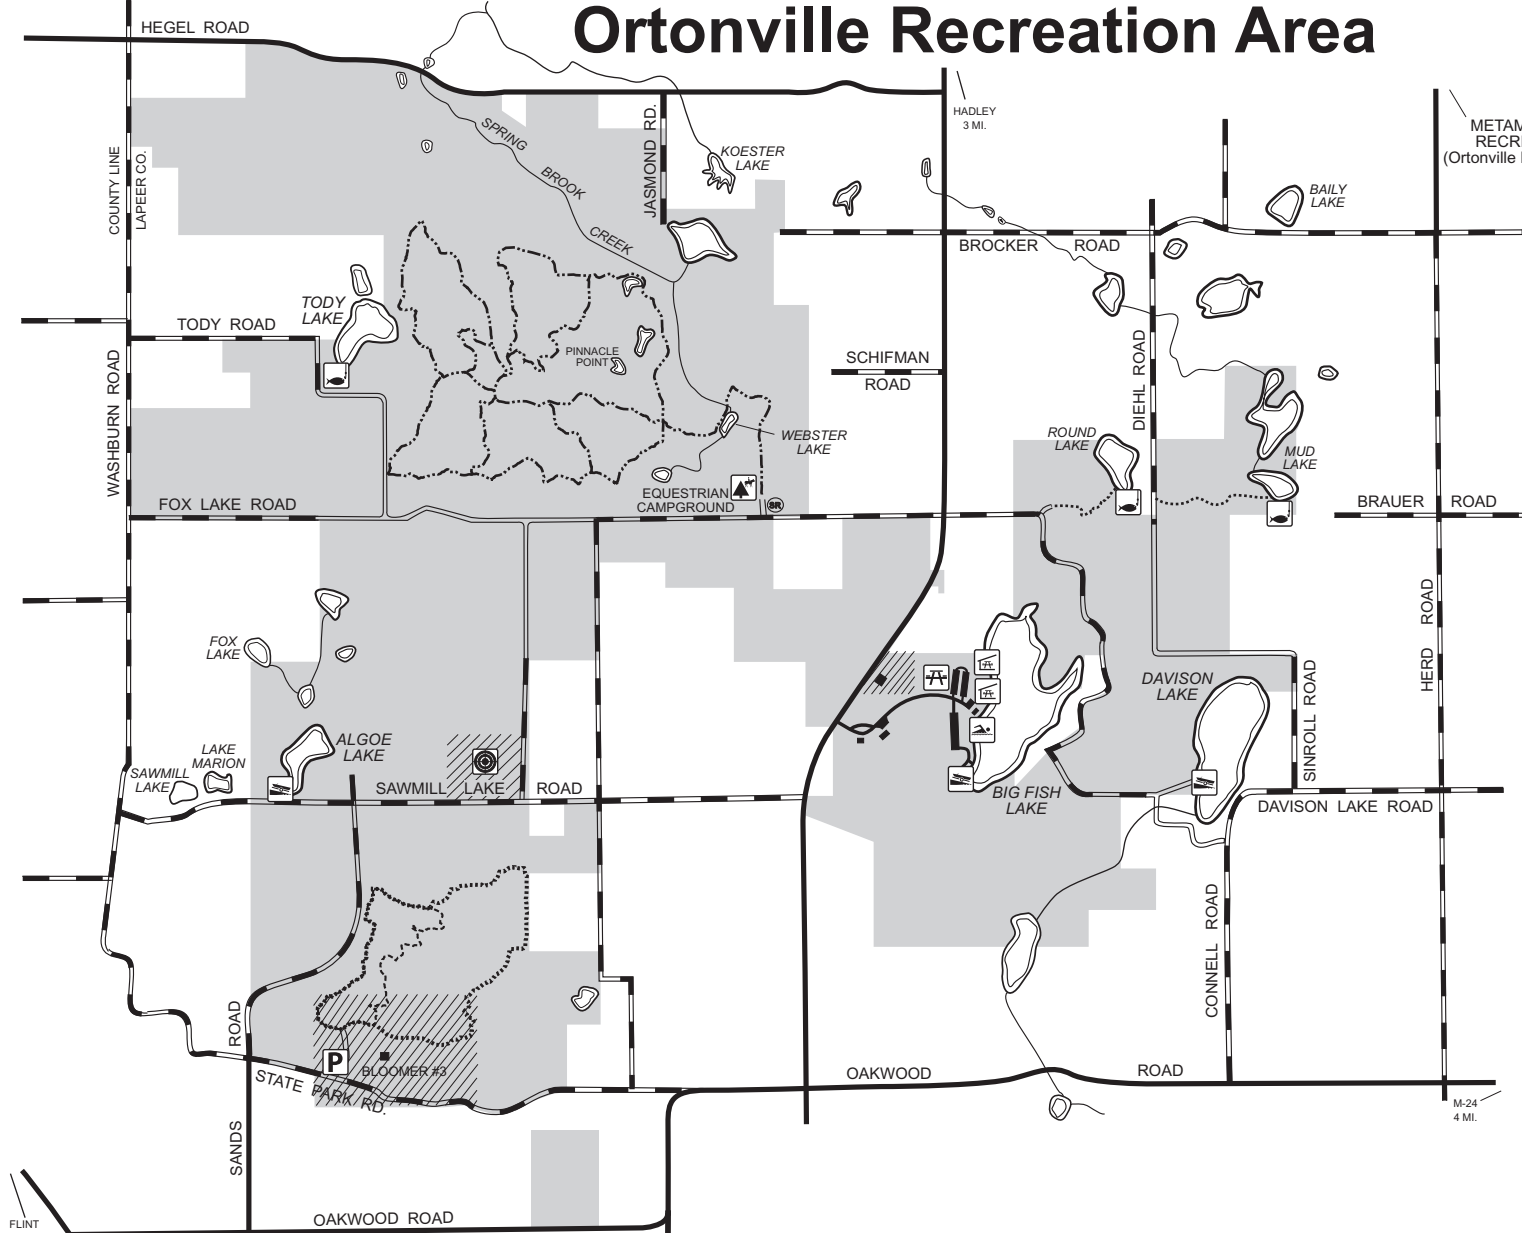

# Ortonville Recreation Area

METAMORA-HADLEY RECREATION AREA  
(Ortonville R.A. Headquarters)  
3 MI.

- LEGEND**
- PAVED ROAD
  - GRAVEL ROAD
  - DIRT ROAD
  - BRIDLE / SNOWMOBILE TRAIL
  - FOOT / X-COUNTRY SKI TRAIL
  - MT. BIKE TRAIL
  - STATE LAND
  - NO HUNTING ZONE
  - SELF-REGISTRATION STATION
  - EQUESTRIAN CAMPGROUND
  - PARKING
  - BEACH
  - BOAT LAUNCH
  - ACCESS SITE
  - PICNIC AREA
  - PICNIC SHELTER
  - SHOOTING RANGE