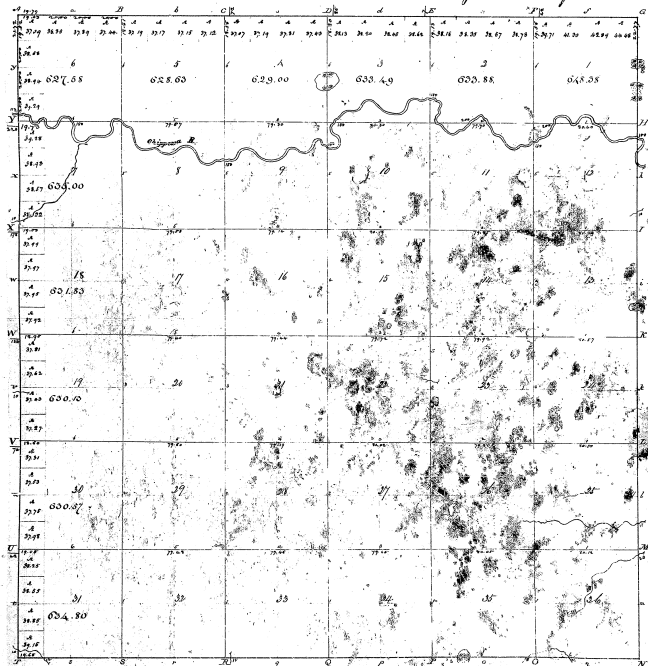

Township XIV. Range N° III w. Mex. Mexican Territory.

Total Number of Acres 290,000

Longitude	Latitude	Section	Area	Value
107° 49'	31° 13'	17	69,99	1,132
Four Sections, R. Clark, 17, Nov. 1830 Subdivision, José C. Wright, Dec. 1830				

13-27
13-27