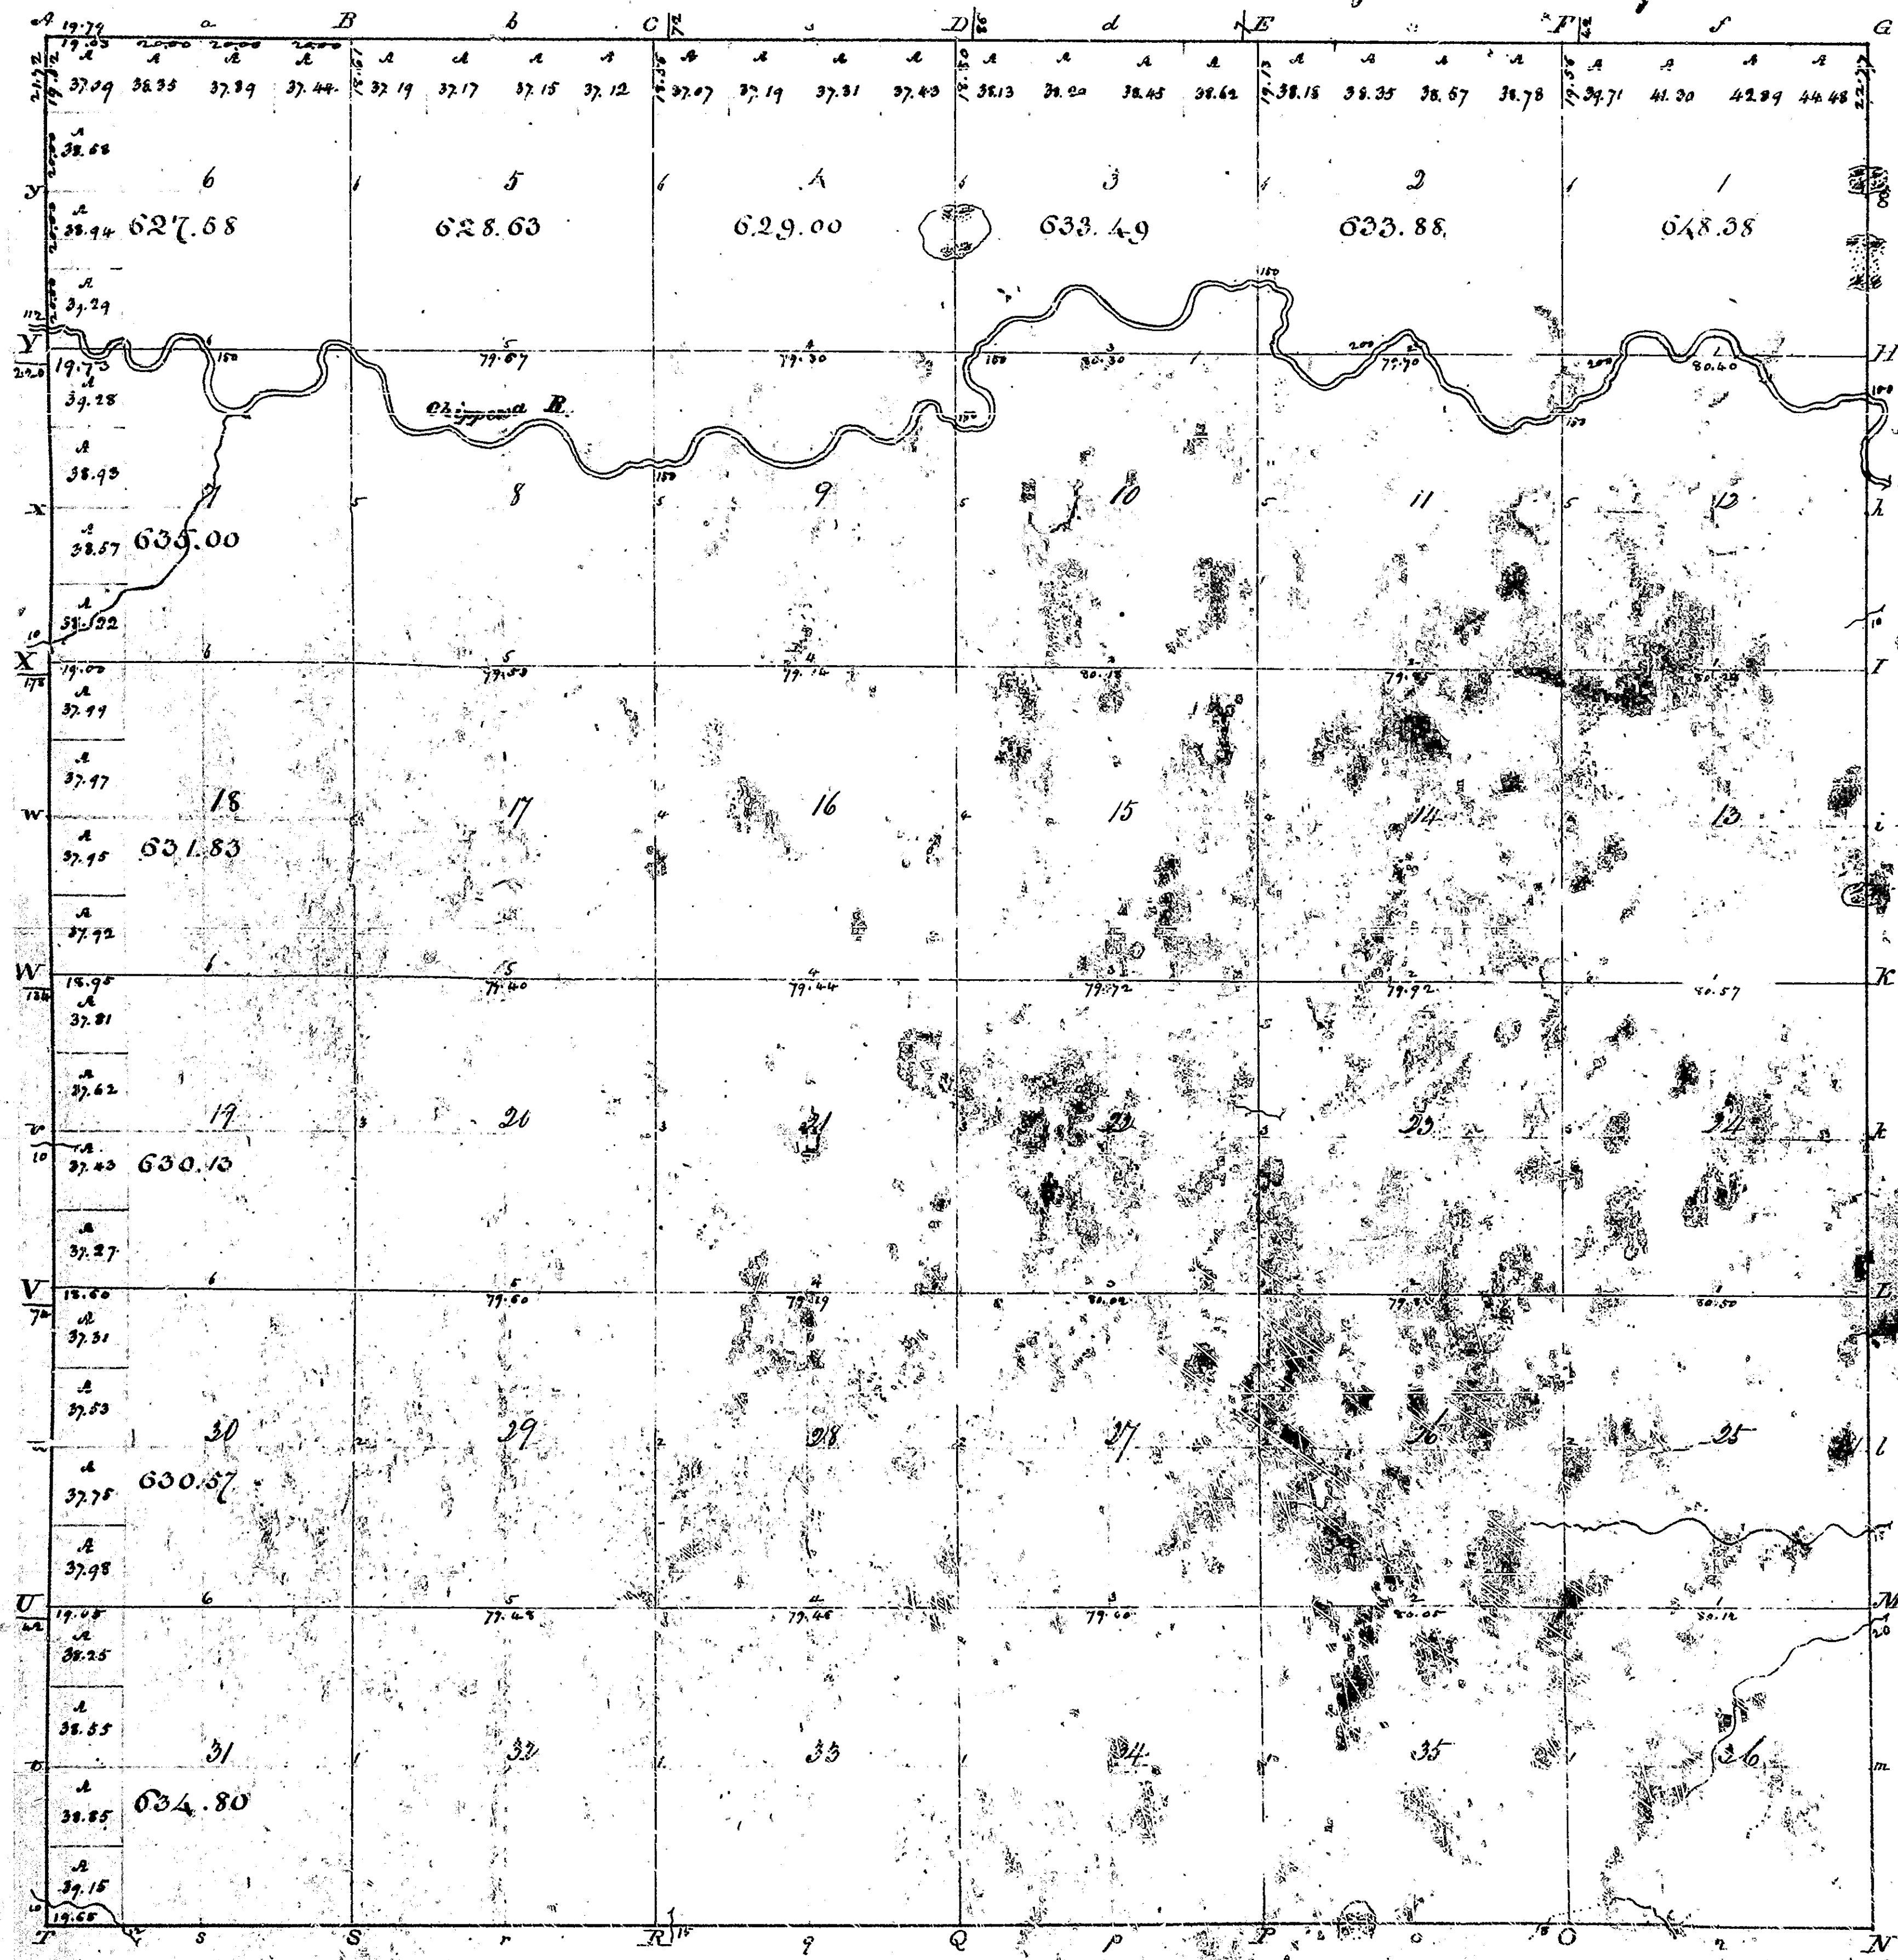

Township XIV. Range N^o III w. Mer. Michigan Territory.

Total Number of Acres 22,962.9

Scale 40 Rods to an Inch

Survey designated	By whom surveyed	Date of Contract	Acres of Survey	When Surveyed	By whom
Town boundaries	R. Clark	17 Nov. 1830			
Subdivisions	Jacob Wright	1 Dec. 1830	59 69.99	3 ^d of 1832	J. J. 1832

The above Map of Township No. 14 North of Range N^o III West of Meridian Michigan Territory is a true and correct copy of the original Survey Book on file in the office of the Surveyor General and approved by the Surveyor General's Office on the 21st of Sept. 1832.