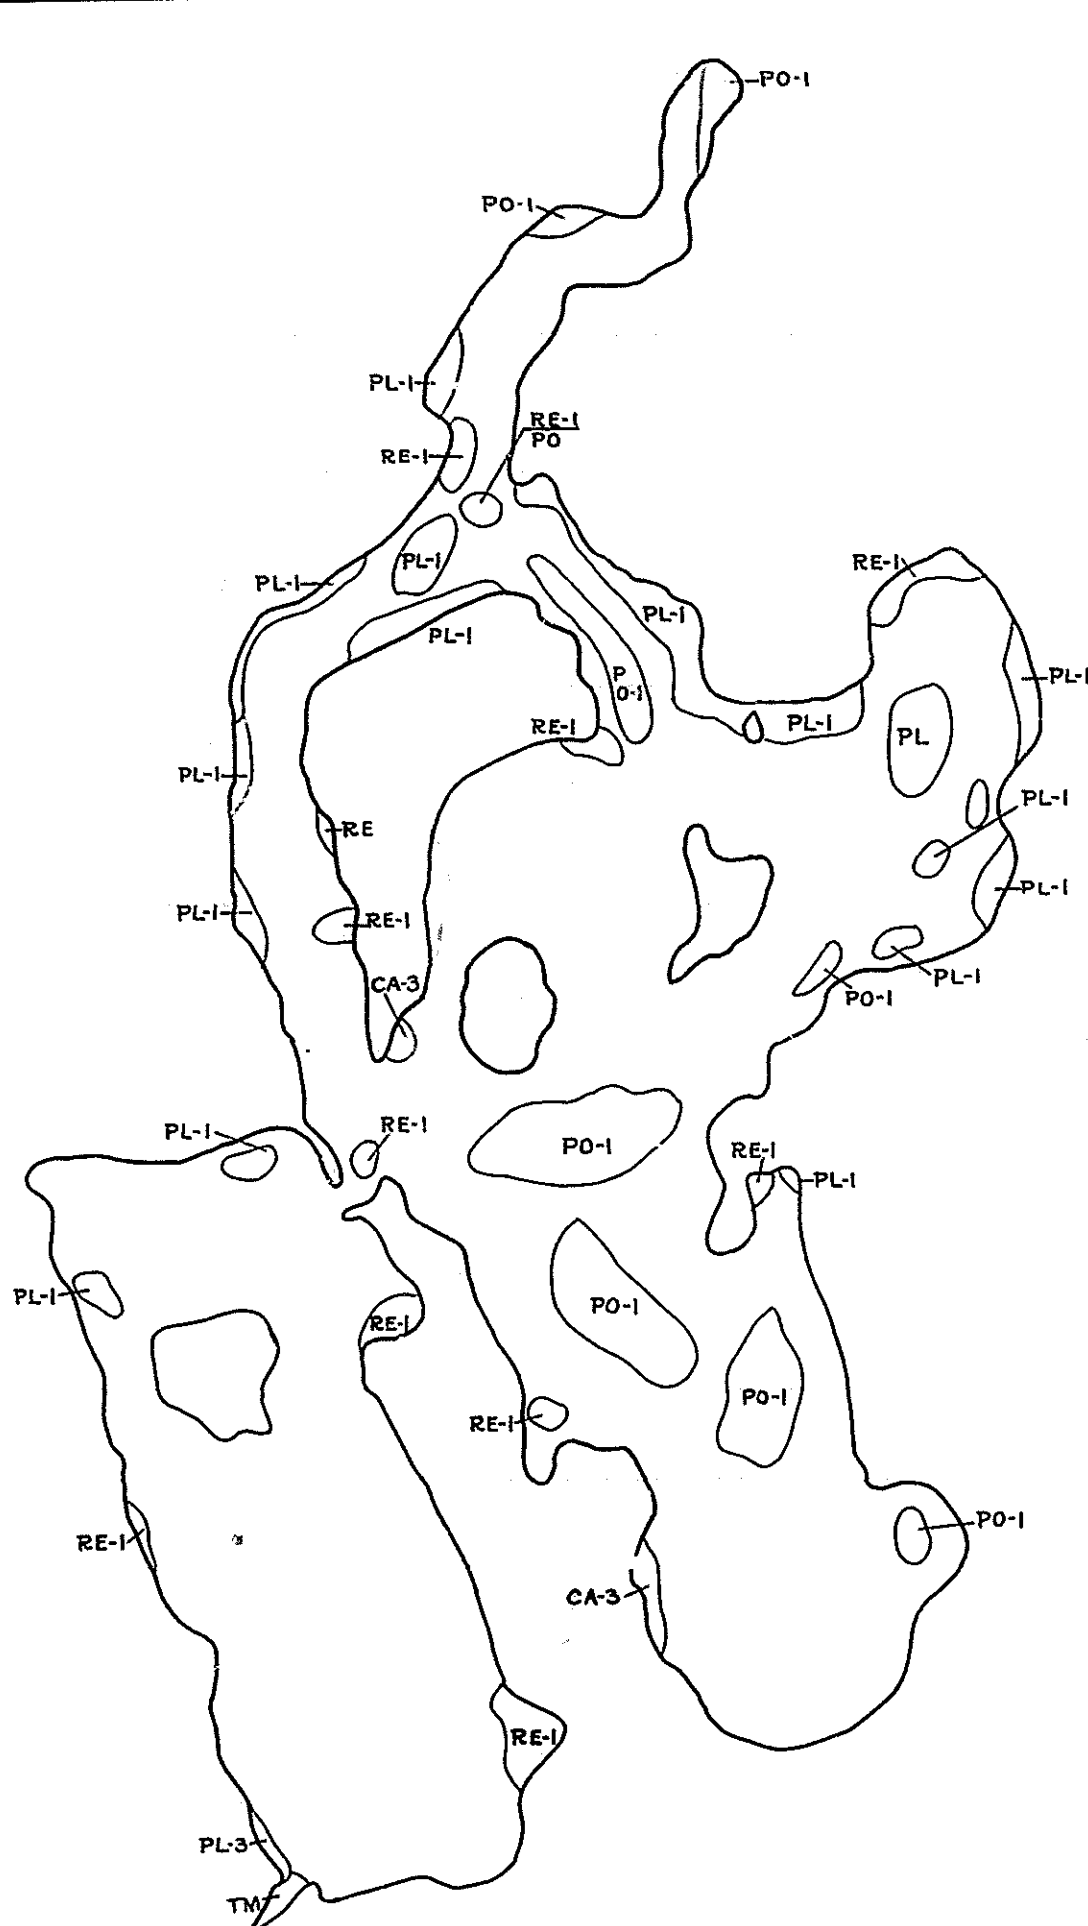

R-9
U.S. Department of Agriculture
Forest Service
LAKE AND STREAM SURVEY

16 MILE LAKE

Hiawatha National Forest
Michigan

Location Sec. 1-11-12-13-14 T. 45 N. R. 20 W.
Scale 8 inches = 1 Mile

Area 442.5 Acres
Length of Shore Line 7.75 Miles

Aquatic Vegetation Map