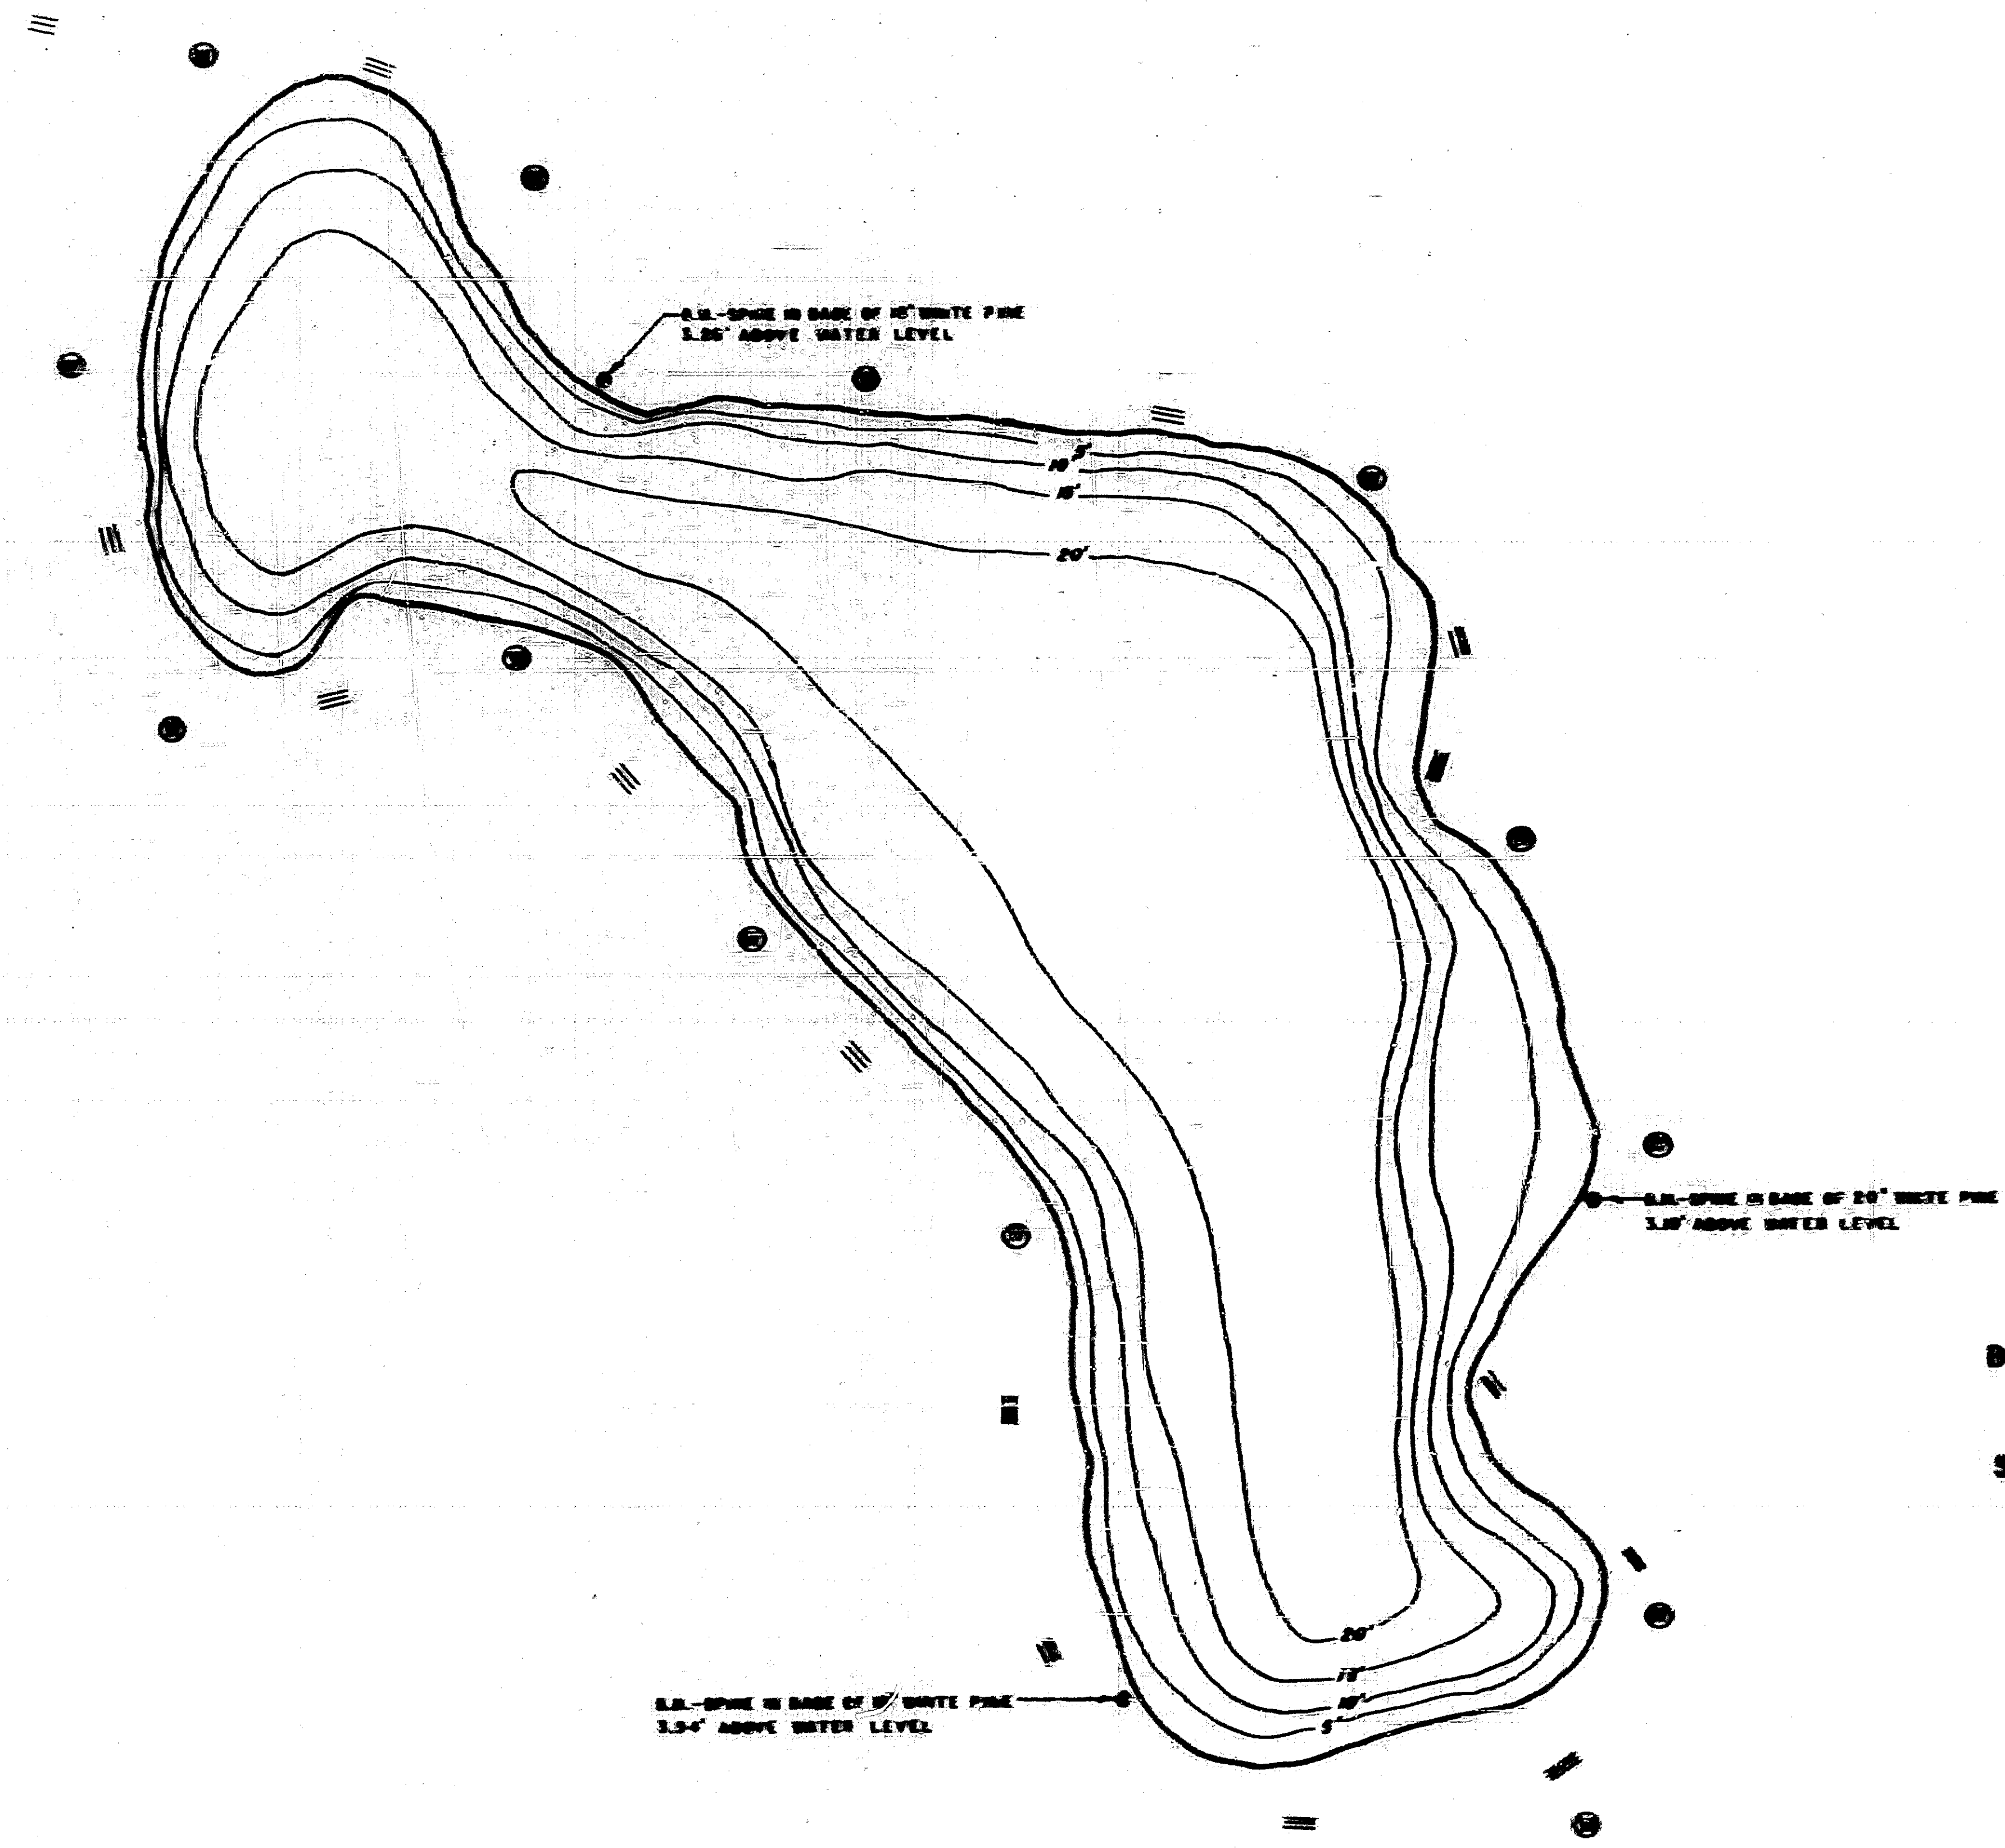

MICHIGAN DEPARTMENT OF NATURAL RESOURCES
MOCCASIN LAKE
 80 ACRES 32.2 HECTARES
 ALGER COUNTY T.44N., R.19W., SEC. 1
 SURVEY AND SOUNDINGS JAN. 30-31, FEB. 1-3, 6, 1978
 BY
 U.S. FOREST SERVICE

N

LEGEND
BOTTOM
 [] Organic
SHORE FEATURES
 ≡ Steep slope
 ⊙ Wooded
 ● Benchmark