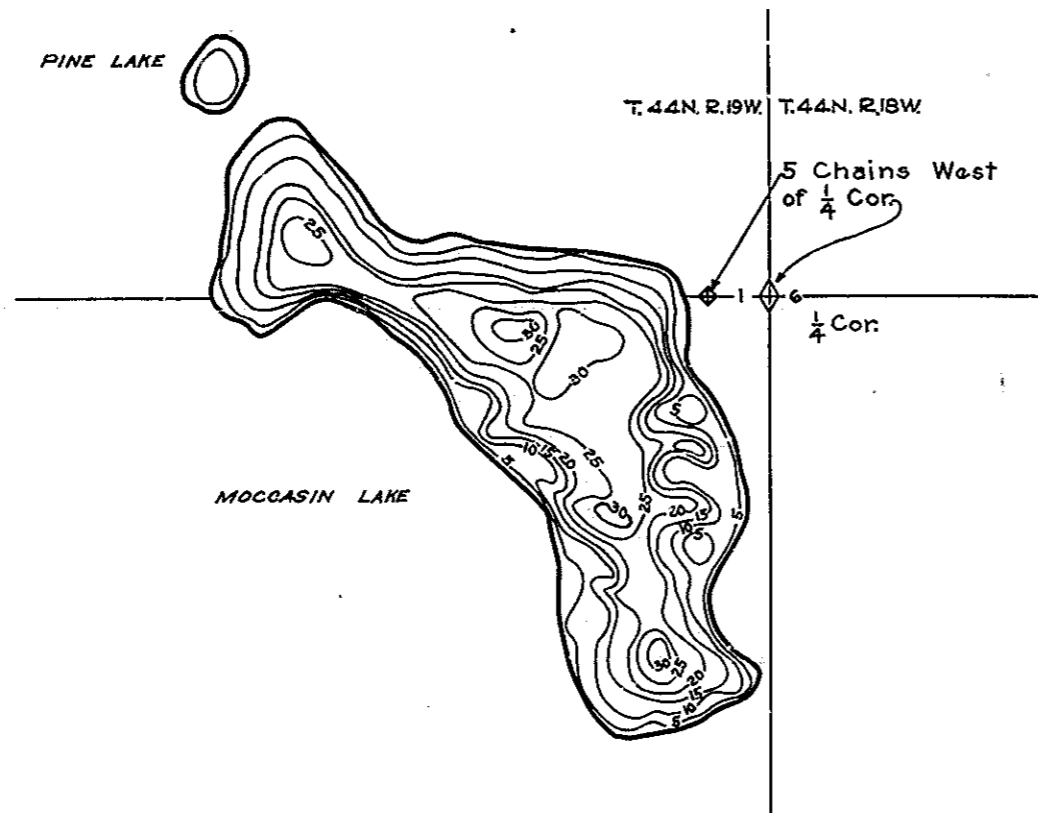

R-9
U. S. Department of Agriculture
Forest Service
LAKE AND STREAM SURVEY
MOCCASIN LAKE-PINE LAKE
Hiawatha National Forest
Michigan

Location Sec. 1 T. 44 N. R. 19 W.
Scale 8 Inches = 1 Mile

Moccasin Lake Area 77 Acres
Pine Lake Length of Shore Line .2 Mile
Moccasin Lake Length of Shore Line 1.9 Miles

Contour Map
Contour Interval = 5'

Cover Type and
Aquatic Vegetation Map

Lake Bottom Soil Type Map