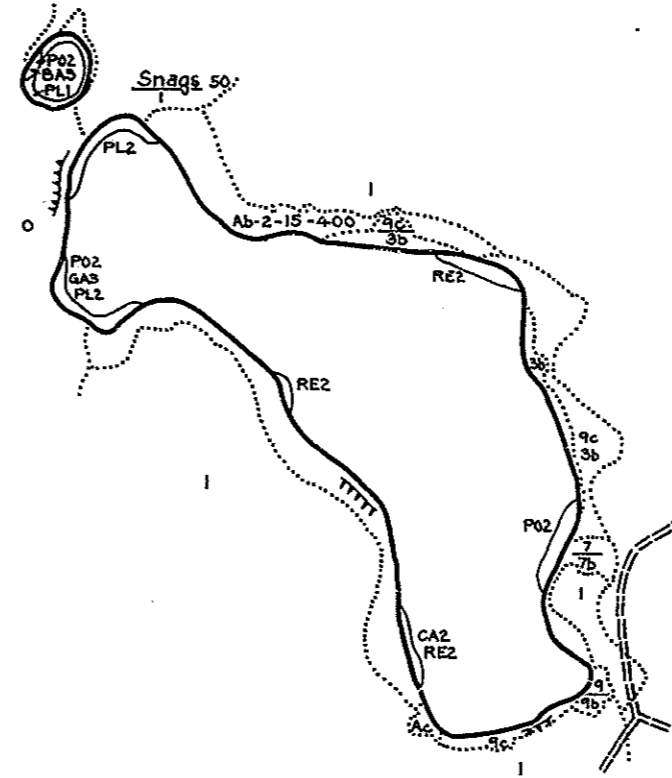

R-9
U. S. Department of Agriculture
Forest Service
LAKE AND STREAM SURVEY
MOCCASIN LAKE-PINE LAKE
Hiawatha National Forest
Michigan

Location Sec. 1 T. 44 N. R. 19 W.
Scale 8 Inches = 1 Mile

Moccasin Lake Area 77 Acres
Pine Lake Length of Shore Line .2 Mile
Moccasin Lake Length of Shore Line 1.9 Miles

Contour Map
Contour Interval = 5'

Cover Type and
Aquatic Vegetation Map

Lake Bottom Soil Type Map