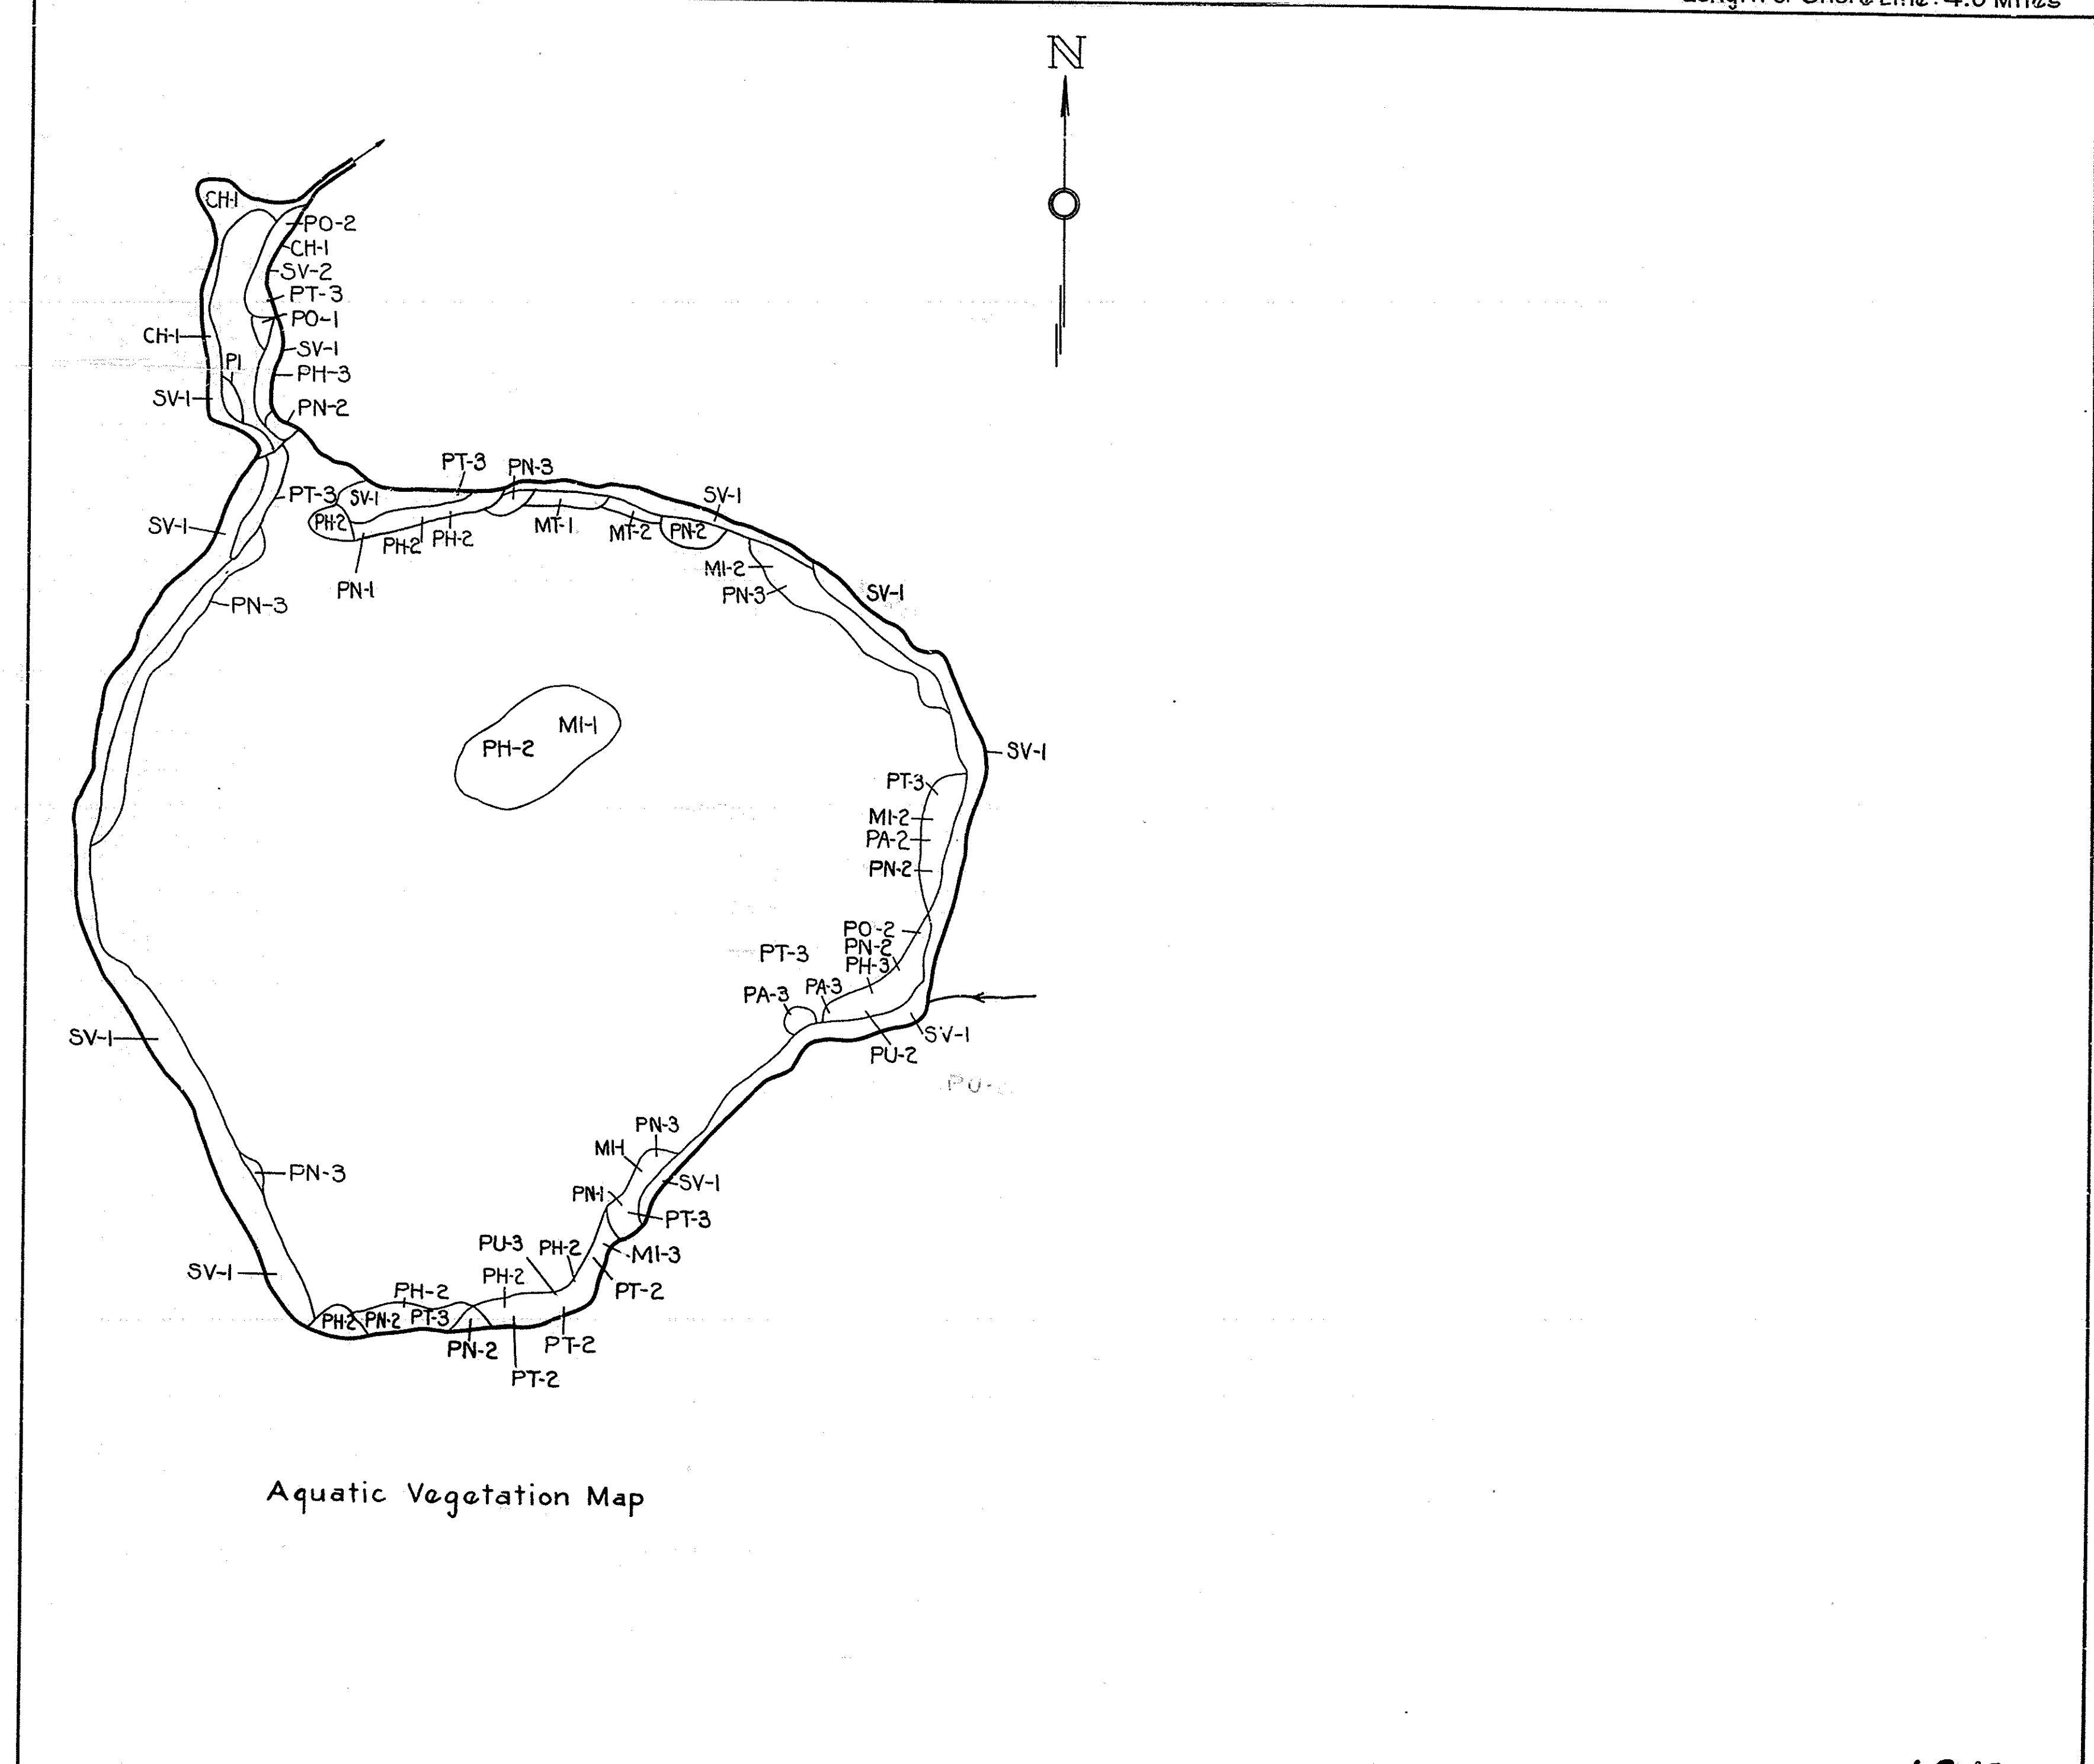

01-9-1

R-9
U.S. Department of Agriculture
Forest Service
LAKE AND STREAM SURVEY

Sheet 2 of 2

Location: Sec. 6 T.43N. R.19W.
Sec's 1&12, T.43N. R.20W.
Sec. 36 T.44N. R.20W.
Scale: 8 Inches = 1 Mile

ROUND LAKE
Hiawatha National Forest
Michigan

Area: 475 Acres
Length of Shore Line: 4.0 Miles

Aquatic Vegetation Map