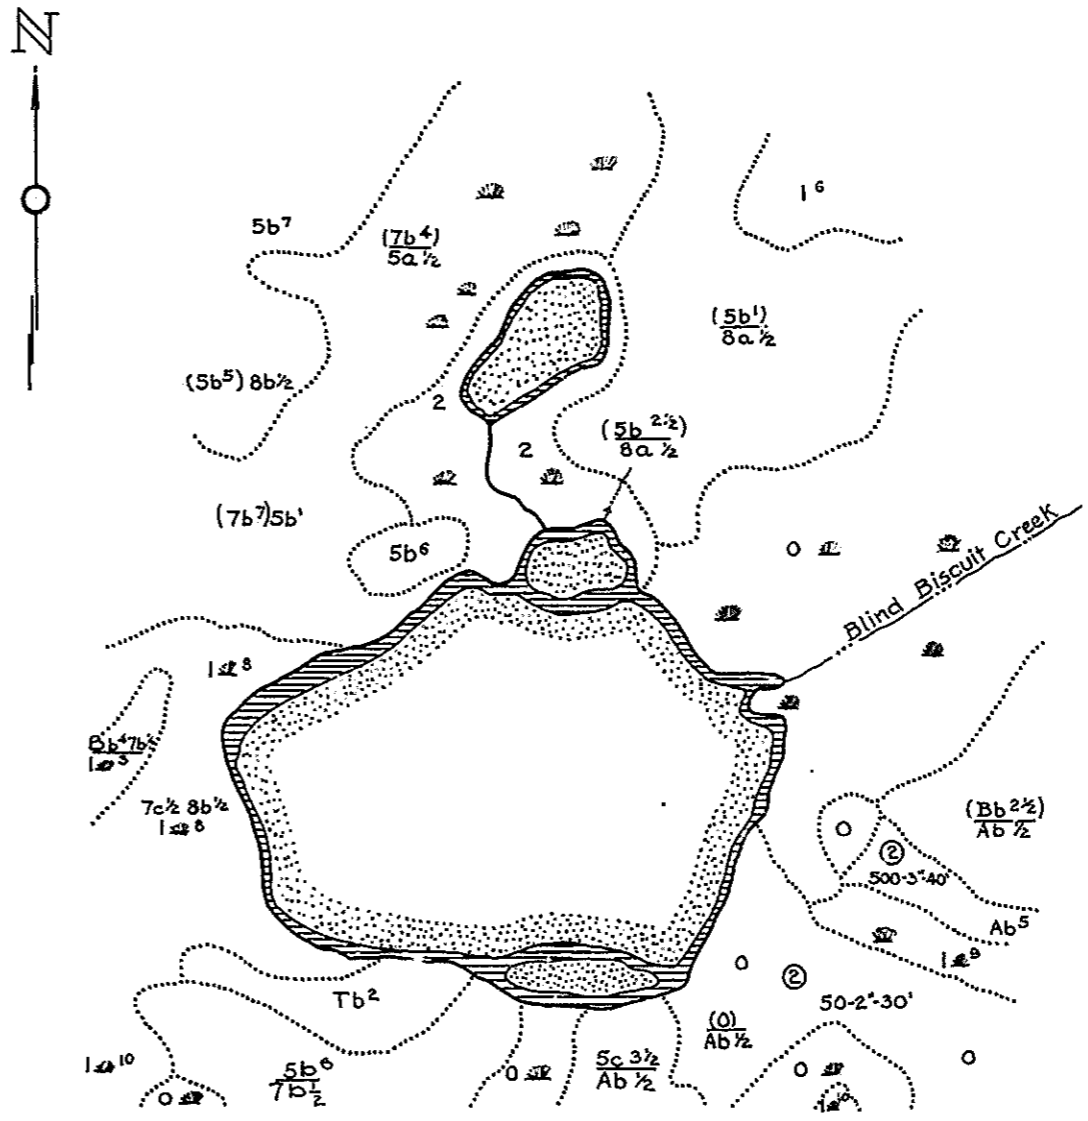

R-9
U.S. Department of Agriculture
Forest Service
LAKE AND STREAM SURVEY
BOBBYGAY LAKE
Marquette National Forest
Michigan

Location 9-10-15-16 T. 44 N. R. 5 W.
Scale 16 Inches = 1 Mile

Area 29.5 Acres
Length of Shore Line 1.1 Miles

Contour Map
Contour Interval - 5'

Cover Type and
Lake Bottom Soil Type Map

Aquatic Vegetation Map