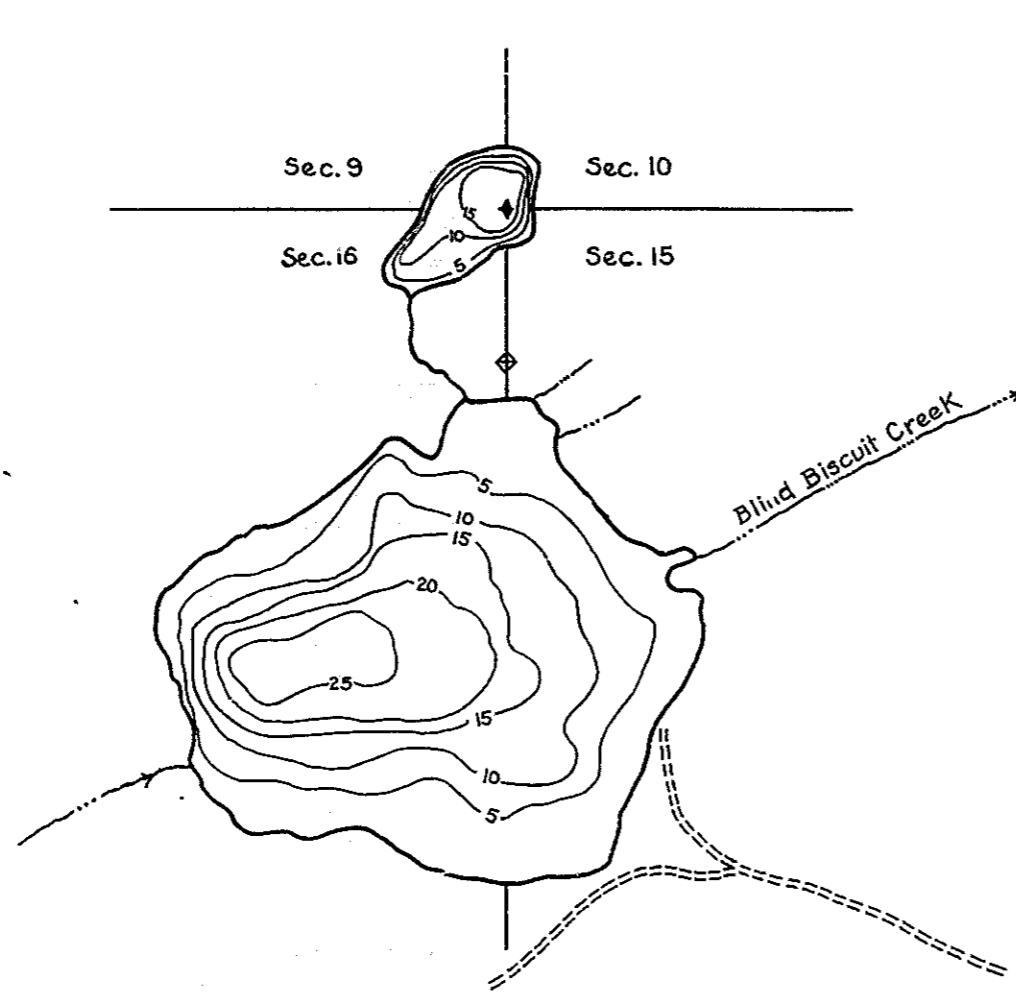

R-9
U.S. Department of Agriculture
Forest Service
LAKE AND STREAM SURVEY
BOBBYGAY LAKE
Marquette National Forest
Michigan

Location 9-10-15-16 T. 44 N. R. 5 W.
Scale 16 Inches = 1 Mile

Area 29.5 Acres
Length of Shore Line 1.1 Miles

Contour Map
Contour Interval - 5'

Cover Type and
Lake Bottom Soil Type Map

Aquatic Vegetation Map