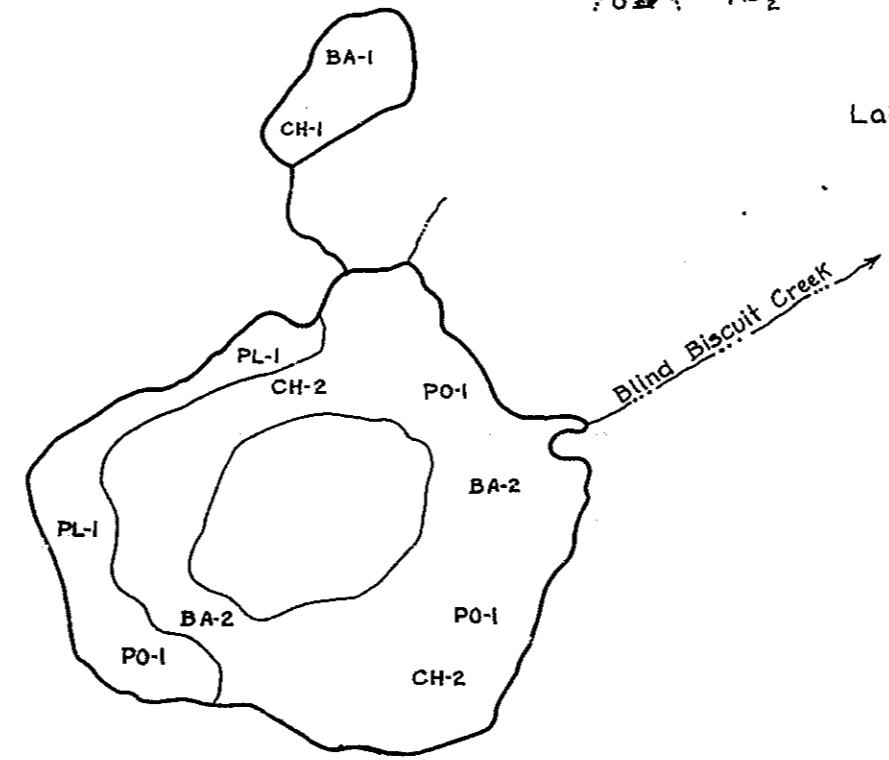

R-9
U.S. Department of Agriculture
Forest Service
LAKE AND STREAM SURVEY
BOBBYGAY LAKE
Marquette National Forest
Michigan

Location 9-10-15-16 T. 44 N. R. 5 W.
Scale 16 Inches = 1 Mile

Area 29.5 Acres
Length of Shore Line 1.1 Miles

Contour Map
Contour Interval - 5'

Cover Type and
Lake Bottom Soil Type Map

Aquatic Vegetation Map