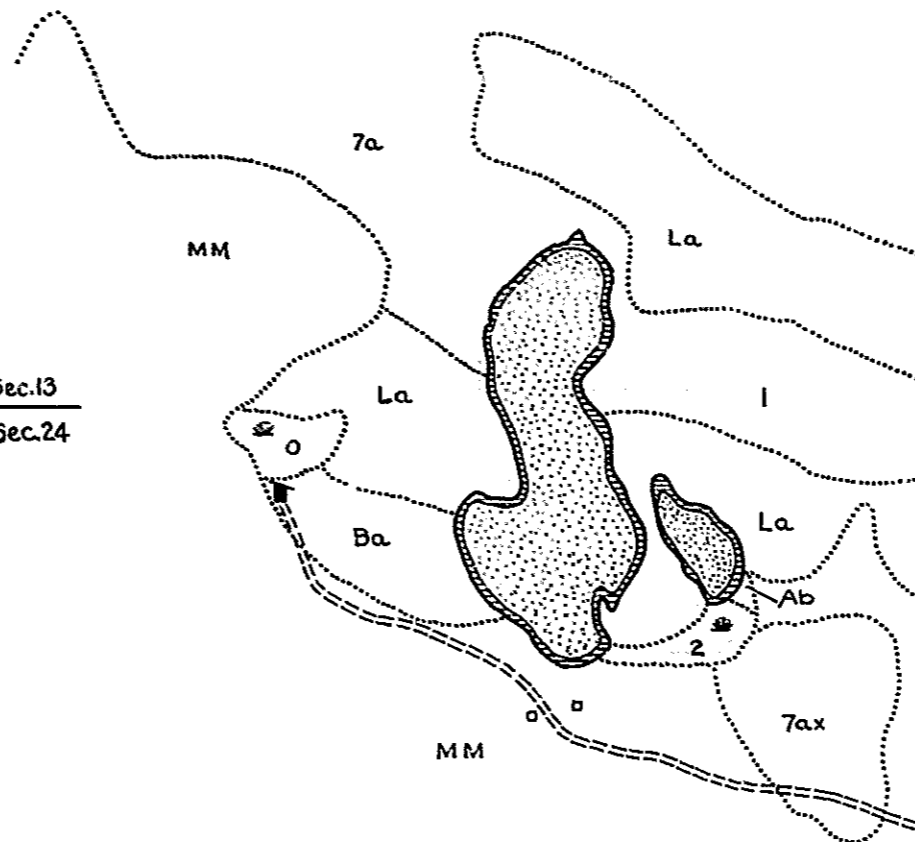

R-9  
U.S. Department of Agriculture  
Forest Service  
LAKE AND STREAM SURVEY  
DEERFOOT LAKE  
SALT LAKE- BIG SOUTH  
Marquette National Forest  
Michigan

Deerfoot Lake Area 33 Acres  
Length of Shore Line 1.4 Miles  
Salt Lake-Big South Area 13.75 Acres  
Length of Shore Line 0.56 Miles

Deerfoot Lake  
Loc. Sec. 14-23 T. 45 N. R. 6 W.  
Contour Interval - 2'  
Scale 8 Inches = 1 Mile

Salt Lake - Big South  
Loc. Sec. 1 T. 45 N. R. 6 W.  
Sec. 36 T. 46 N. R. 6 W.  
Contour Interval - 2'  
Scale 16 Inches = 1 Mile

Aquatic Vegetation Map

Contour Map

Cover Type And  
Lake Bottom Soil Type Map