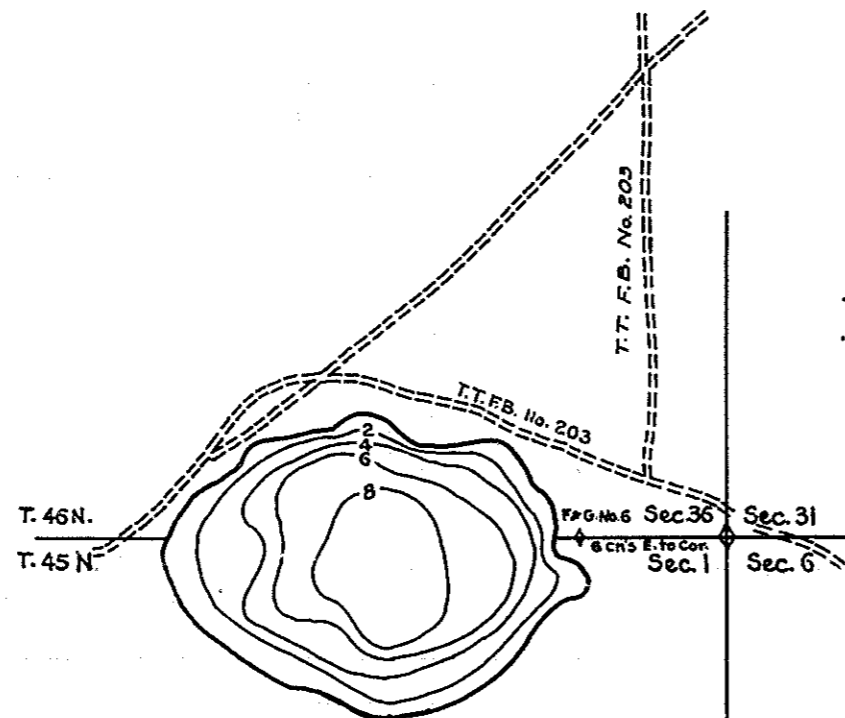

R-9  
U.S. Department of Agriculture  
Forest Service  
LAKE AND STREAM SURVEY  
DEERFOOT LAKE  
SALT LAKE- BIG SOUTH  
Marquette National Forest  
Michigan

Deerfoot Lake Area 33 Acres  
Length of Shore Line 1.4 Miles  
Salt Lake-Big South Area 13.75 Acres  
Length of Shore Line 0.56 Miles

Deerfoot Lake  
Loc. Sec. 14-23 T. 45 N. R. 6 W.  
Contour Interval - 2'  
Scale 8 Inches = 1 Mile

Salt Lake - Big South  
Loc. Sec. 1 T. 45 N. R. 6 W.  
Sec. 36 T. 46 N. R. 6 W.  
Contour Interval - 2'  
Scale 16 Inches = 1 Mile

Aquatic Vegetation Map

Contour Map

Cover Type And  
Lake Bottom Soil Type Map