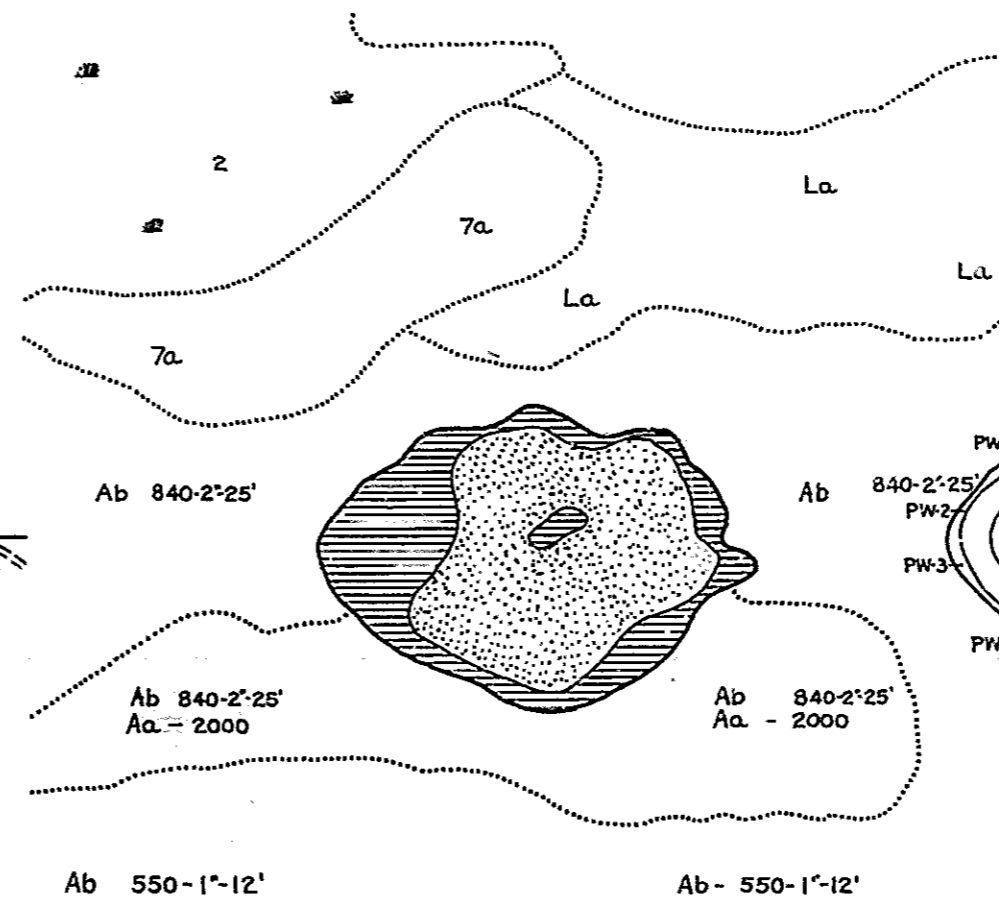

R-9  
U.S. Department of Agriculture  
Forest Service  
LAKE AND STREAM SURVEY  
DEERFOOT LAKE  
SALT LAKE- BIG SOUTH  
Marquette National Forest  
Michigan

Deerfoot Lake Area 33 Acres  
Length of Shore Line 1.4 Miles  
Salt Lake-Big South Area 13.75 Acres  
Length of Shore Line 0.56 Miles

Deerfoot Lake  
Loc. Sec. 14-23 T. 45 N. R. 6 W.  
Contour Interval - 2'  
Scale 8 Inches = 1 Mile

Salt Lake - Big South  
Loc. Sec. 1 T. 45 N. R. 6 W.  
Sec. 36 T. 46 N. R. 6 W.  
Contour Interval - 2'  
Scale 16 Inches = 1 Mile

Aquatic Vegetation Map

Contour Map

Cover Type And  
Lake Bottom Soil Type Map