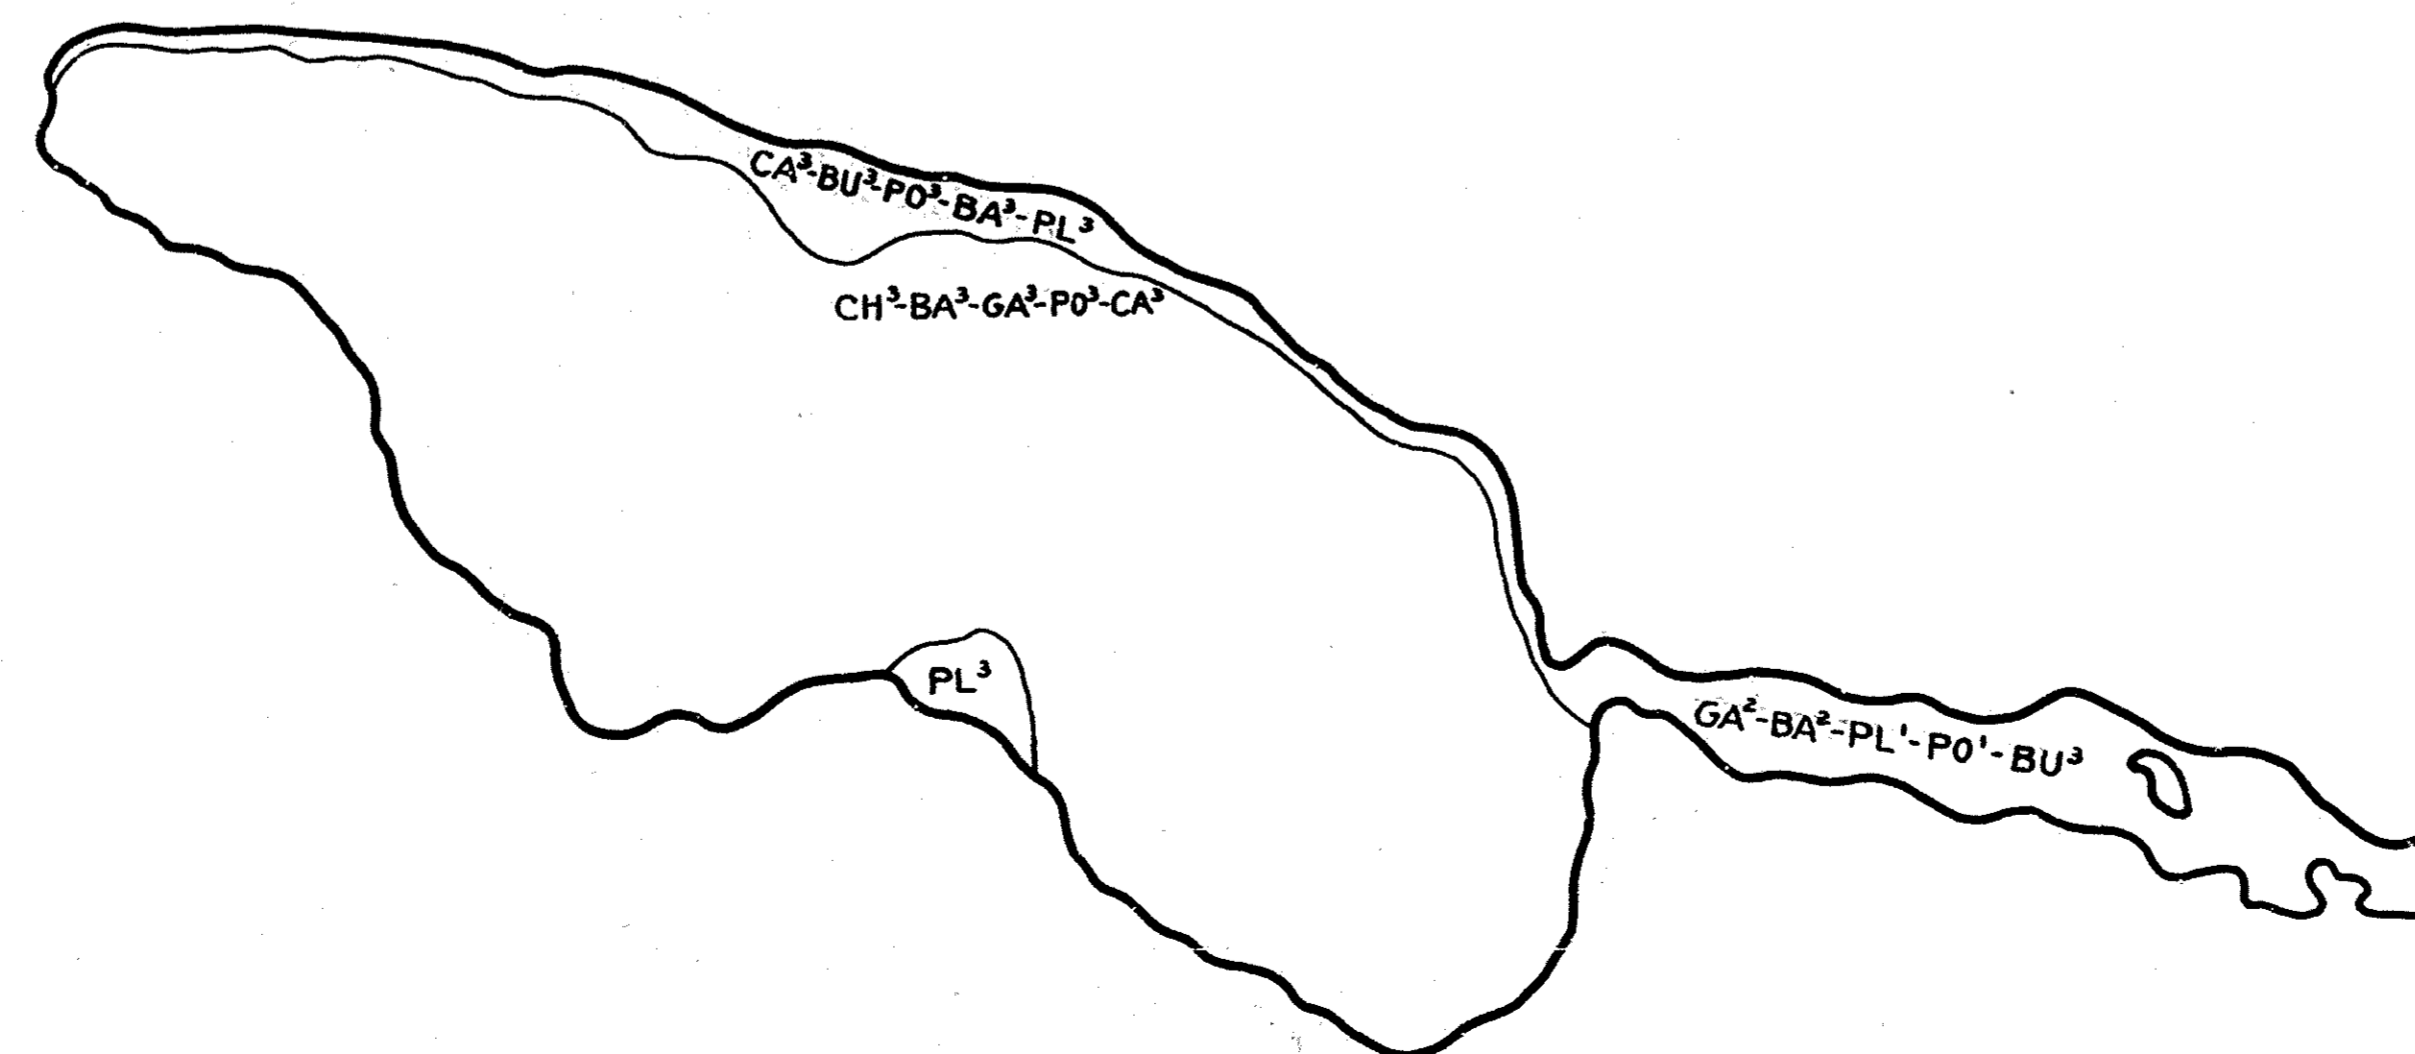

R-9
 U.S. Department of Agriculture
 Forest Service
 LAKE AND STREAM SURVEY
 PIATT LAKE
 Marquette National Forest
 Michigan

Location: Secs. 35, 36 T. 47 N. R. 6 W.
 Secs. 1, 2 T. 46 N. R. 6 W.
 Scale: 8 Inches = 1 Mile

Area: 230 Acres
 Length of Shoreline: 4.125 Miles

Contour Map
 Contour Interval-5'

Cover Type and
 Lake Bottom Soil Type Map

Aquatic Vegetation Map