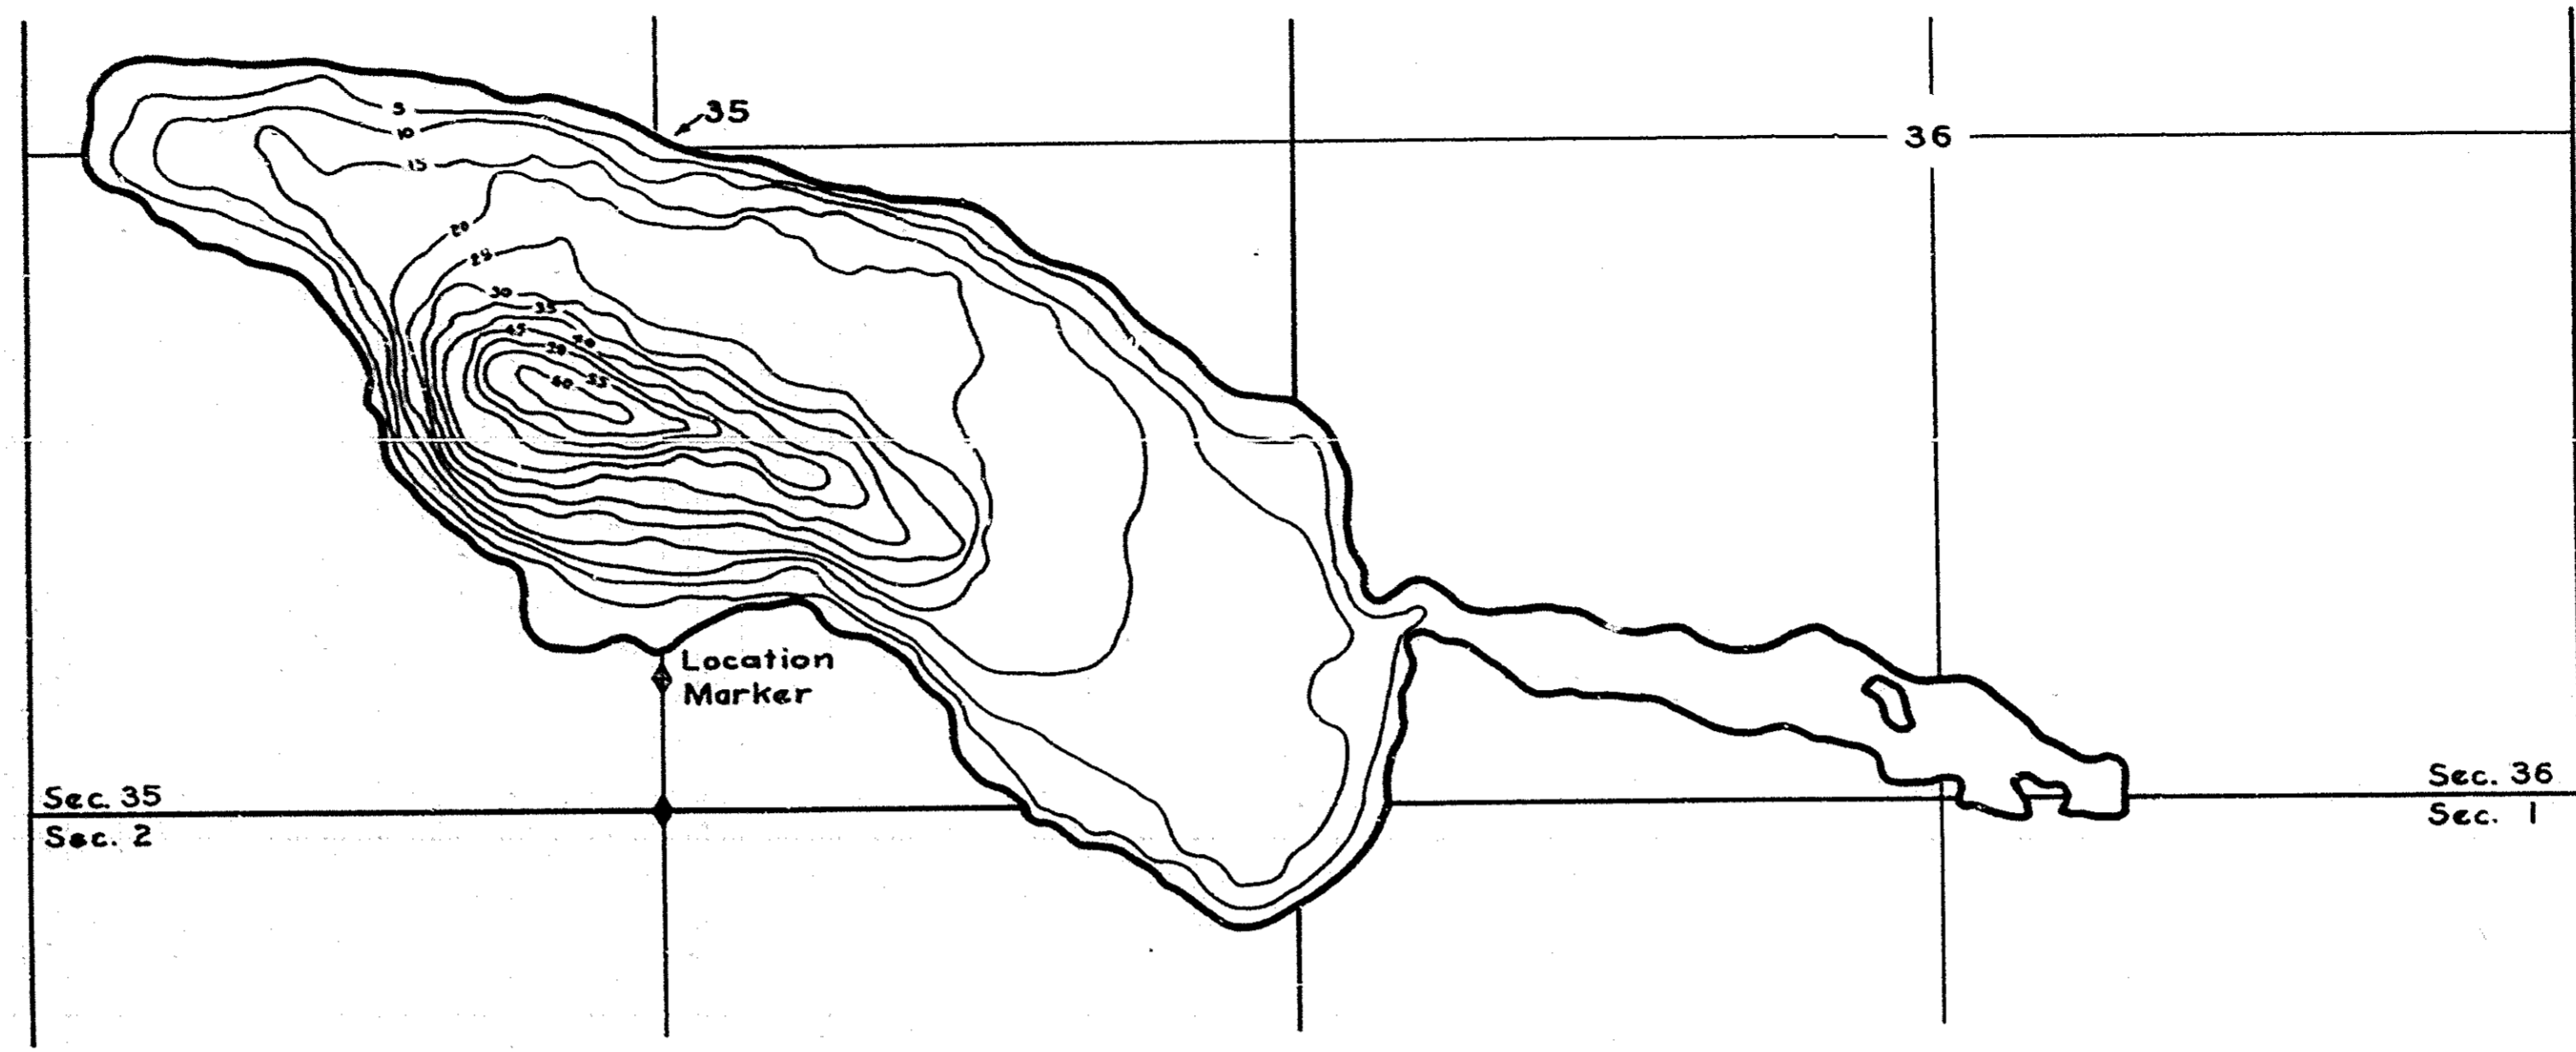

R-9
 U.S. Department of Agriculture
 Forest Service
 LAKE AND STREAM SURVEY
 PIATT LAKE
 Marquette National Forest
 Michigan

Location: Secs. 35, 36 T. 47 N. R. 6 W.
 Secs. 1, 2 T. 46 N. R. 6 W.
 Scale: 8 Inches = 1 Mile

Area: 230 Acres
 Length of Shoreline: 4.125 Miles

Contour Map
 Contour Interval-5'

Cover Type and
 Lake Bottom Soil Type Map

Aquatic Vegetation Map