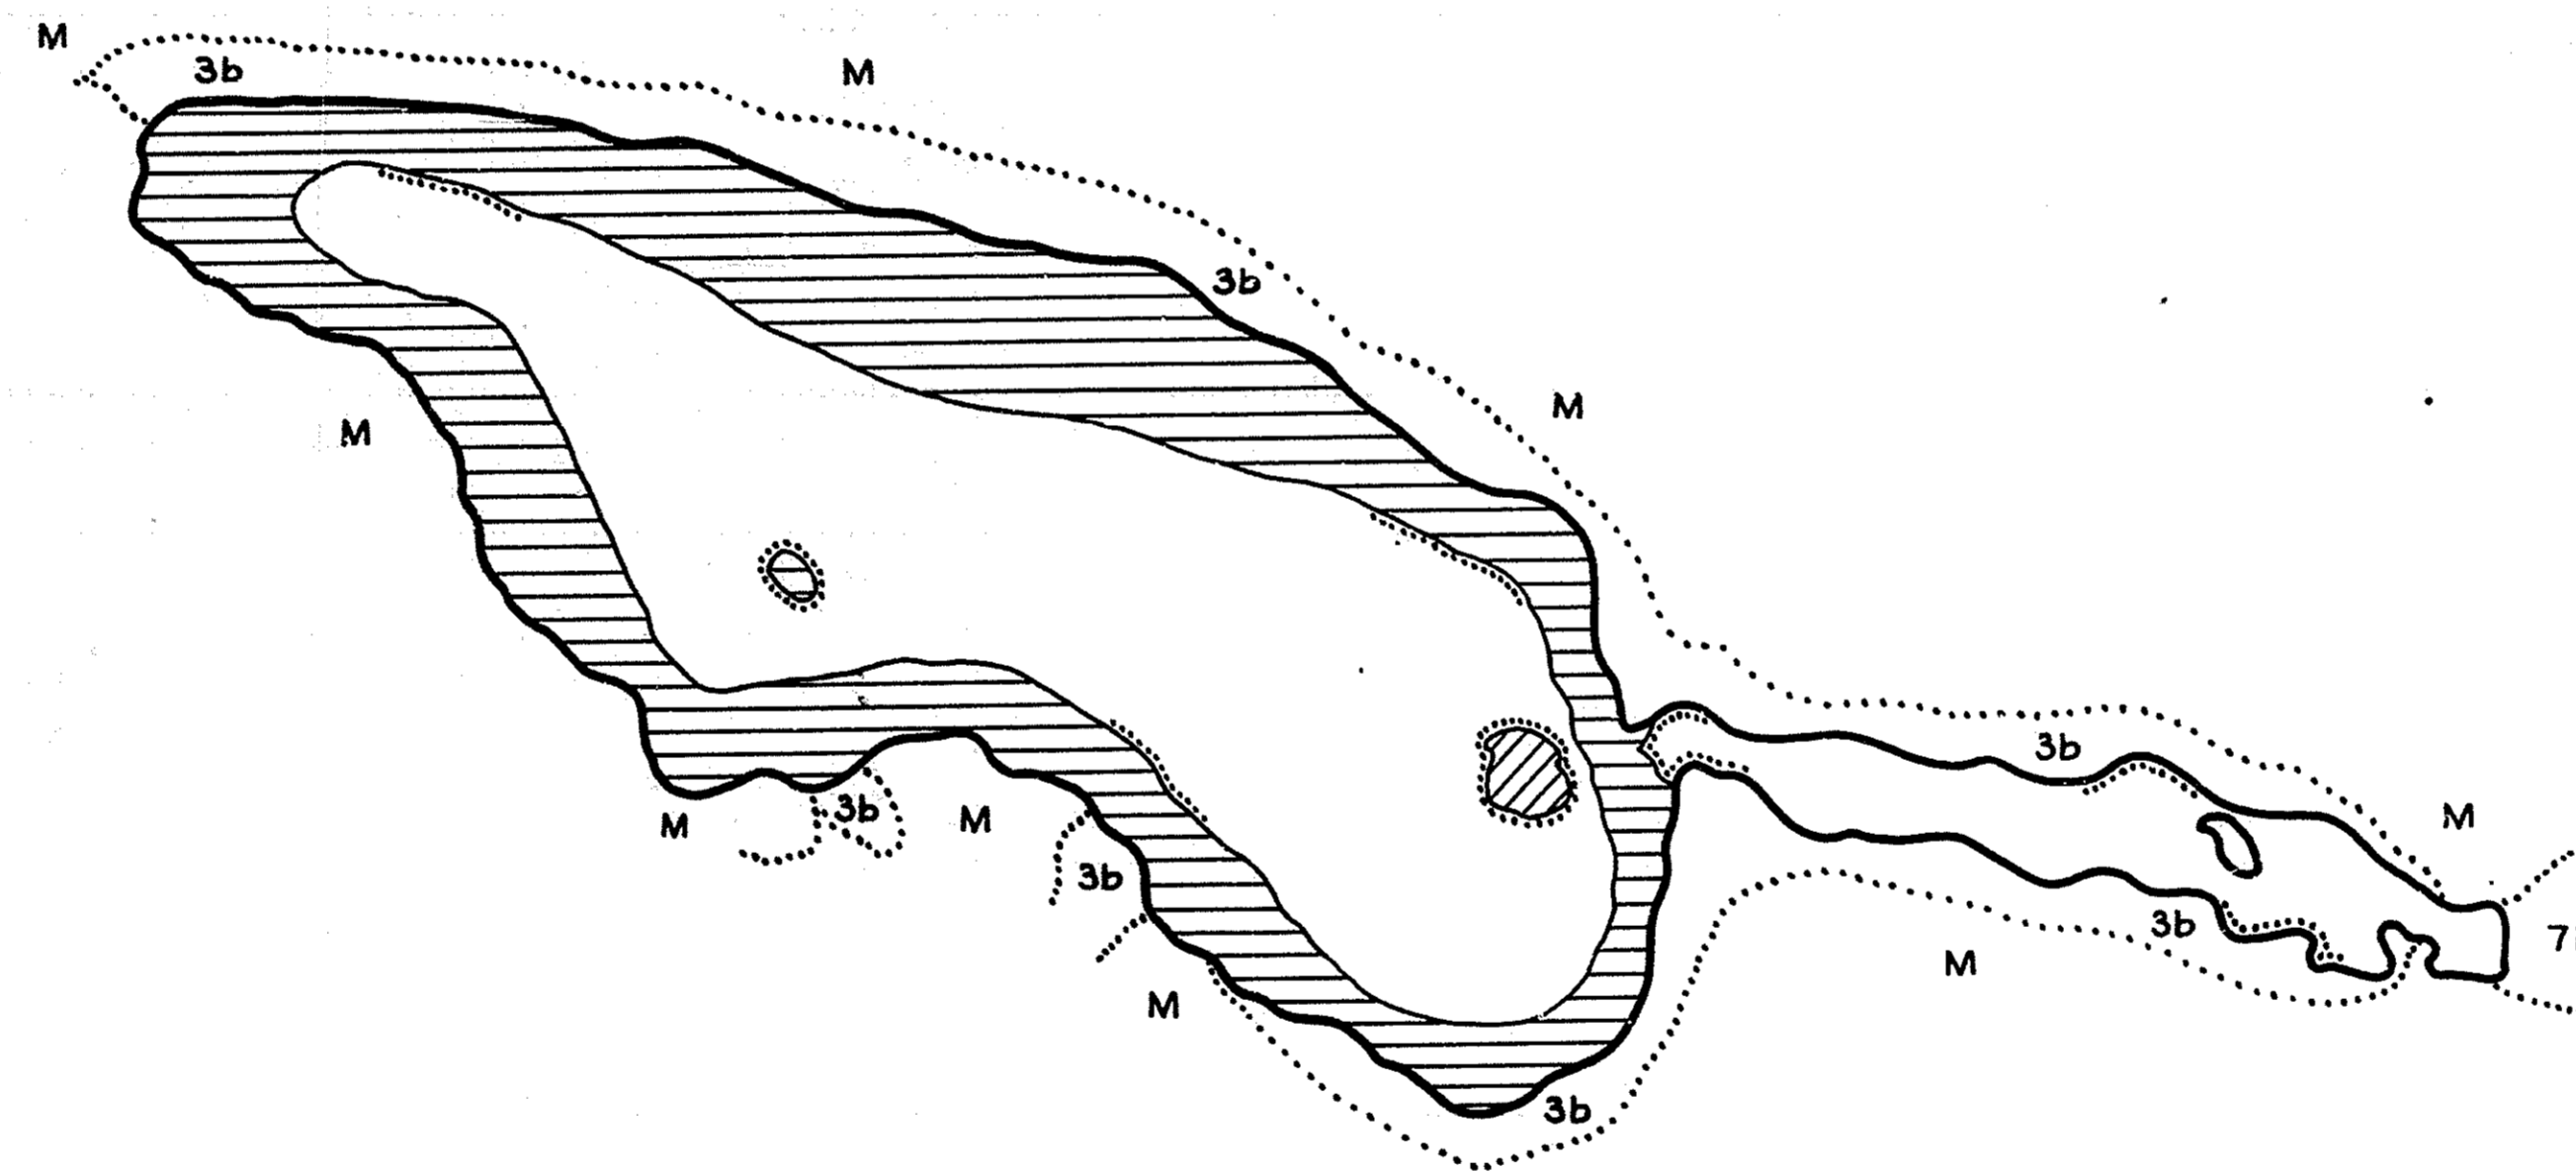

R-9
 U.S. Department of Agriculture
 Forest Service
 LAKE AND STREAM SURVEY
 PIATT LAKE
 Marquette National Forest
 Michigan

Location: Secs. 35, 36 T. 47 N. R. 6 W.
 Secs. 1, 2 T. 46 N. R. 6 W.
 Scale: 8 Inches = 1 Mile

Area: 230 Acres
 Length of Shoreline: 4.125 Miles

Contour Map
 Contour Interval-5'

Cover Type and
 Lake Bottom Soil Type Map

Aquatic Vegetation Map