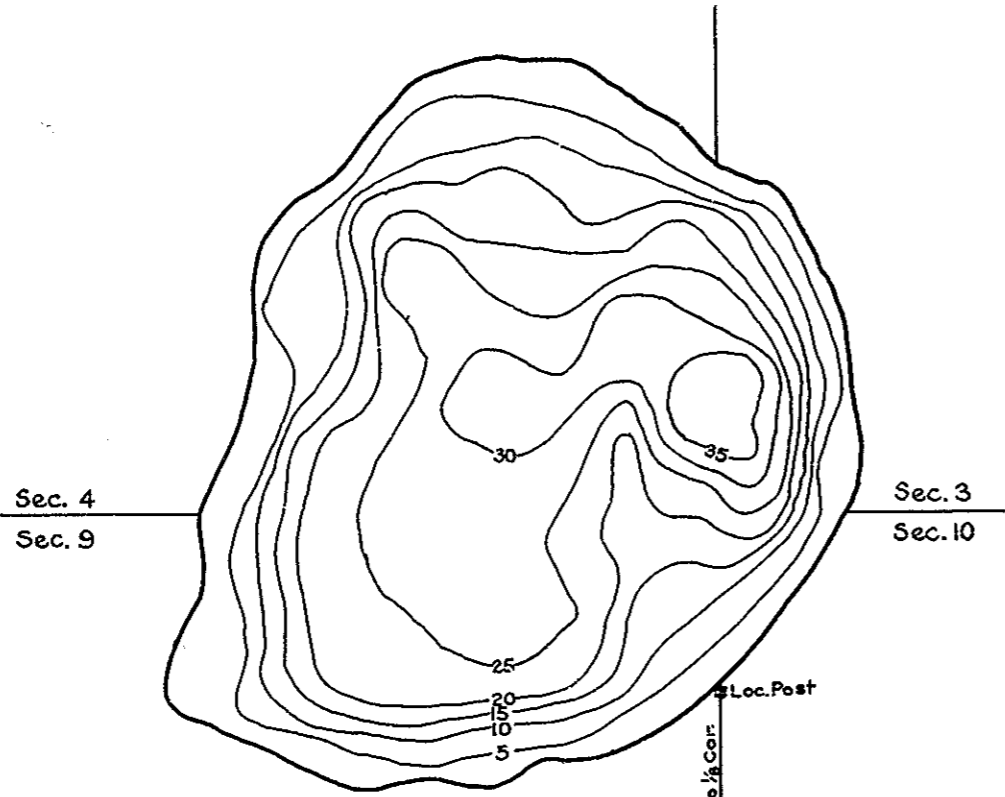

81-97

R-9
U.S. Department of Agriculture
Forest Service
LAKE AND STREAM SURVEY
CAMP 7 LAKE
Hiawatha National Forest
Michigan

Location Sec. 3, 4, 9-10 T. 42 N. R. 18 W.
Scale 16 inches = 1 Mile

Area 60 Acres
Length of Shore Line 1.14 Miles

Contour Map
Contour Interval - 5'

Cover Type And
Lake Bottom Soil Type Map

Aquatic Vegetation Map

J-6-18

CAMP 7 LAKE, DELTA COUNTY