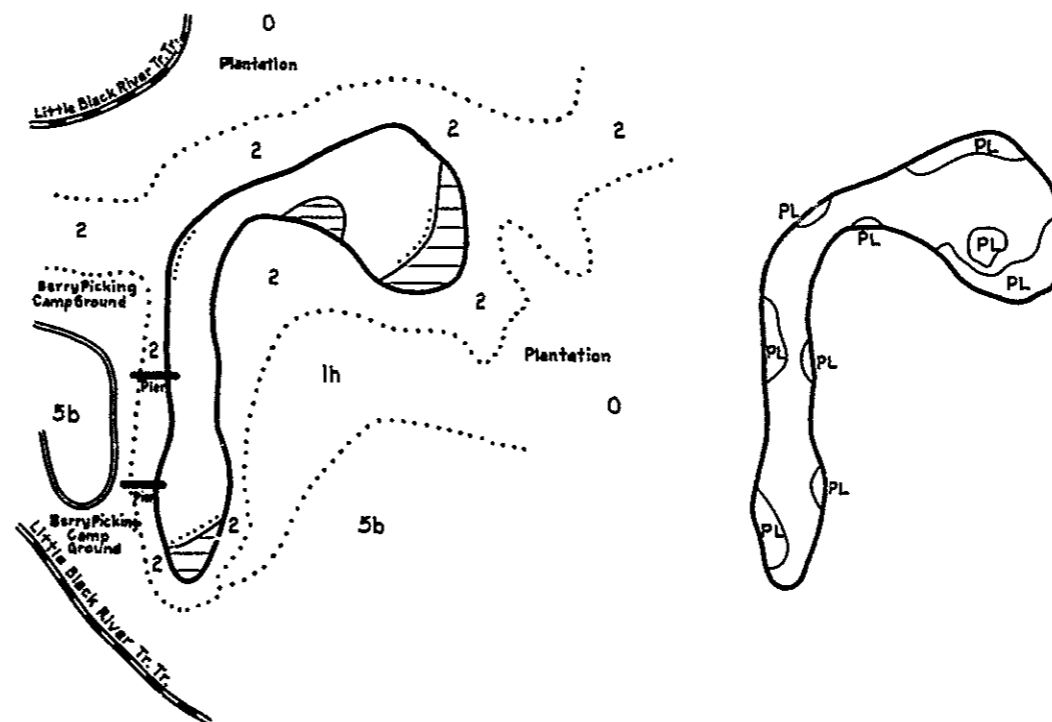

R-9
 U.S. Department of Agriculture
 Forest Service
 LAKE AND STREAM SURVEY
 RAMSEY LAKE - CACHE LAKE
 Hiawatha National Forest
 Michigan

Ramsey Lake: Area: 27 Acres
 Cache " " " " 11.5 "
 Ramsey " Length of Shore Line: 1.4 Miles
 Cache " " " " " .48 "

RAMSEY LAKE
 Sec. 36, T. 42 N. R. 20 W.
 Scale: 8" = 1 Mile

CACHE LAKE
 Sec. 34 & 27, T. 42 N. R. 19 W.
 Scale 16" = 1 Mile

Contour Maps
 Depth 5 Foot or Less

Cover Type And
 Lake Bottom Soil Type Maps

Aquatic Vegetation Maps