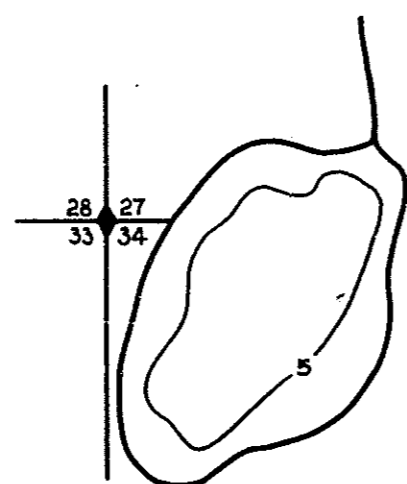

R-9
 U.S. Department of Agriculture
 Forest Service
 LAKE AND STREAM SURVEY
 RAMSEY LAKE - CACHE LAKE
 Hiawatha National Forest
 Michigan

Ramsey Lake: Area: 27 Acres
 Cache " " " " 11.5 "
 Ramsey " Length of Shore Line: 1.4 Miles
 Cache " " " " " .48 "

RAMSEY LAKE
 Sec. 36, T. 42 N. R. 20 W.
 Scale: 8" = 1 Mile

CACHE LAKE
 Sec. 34 & 27, T. 42 N. R. 19 W.
 Scale 16" = 1 Mile

Contour Maps
 Depth 5 Foot or Less

Cover Type And
 Lake Bottom Soil Type Maps

Aquatic Vegetation Maps