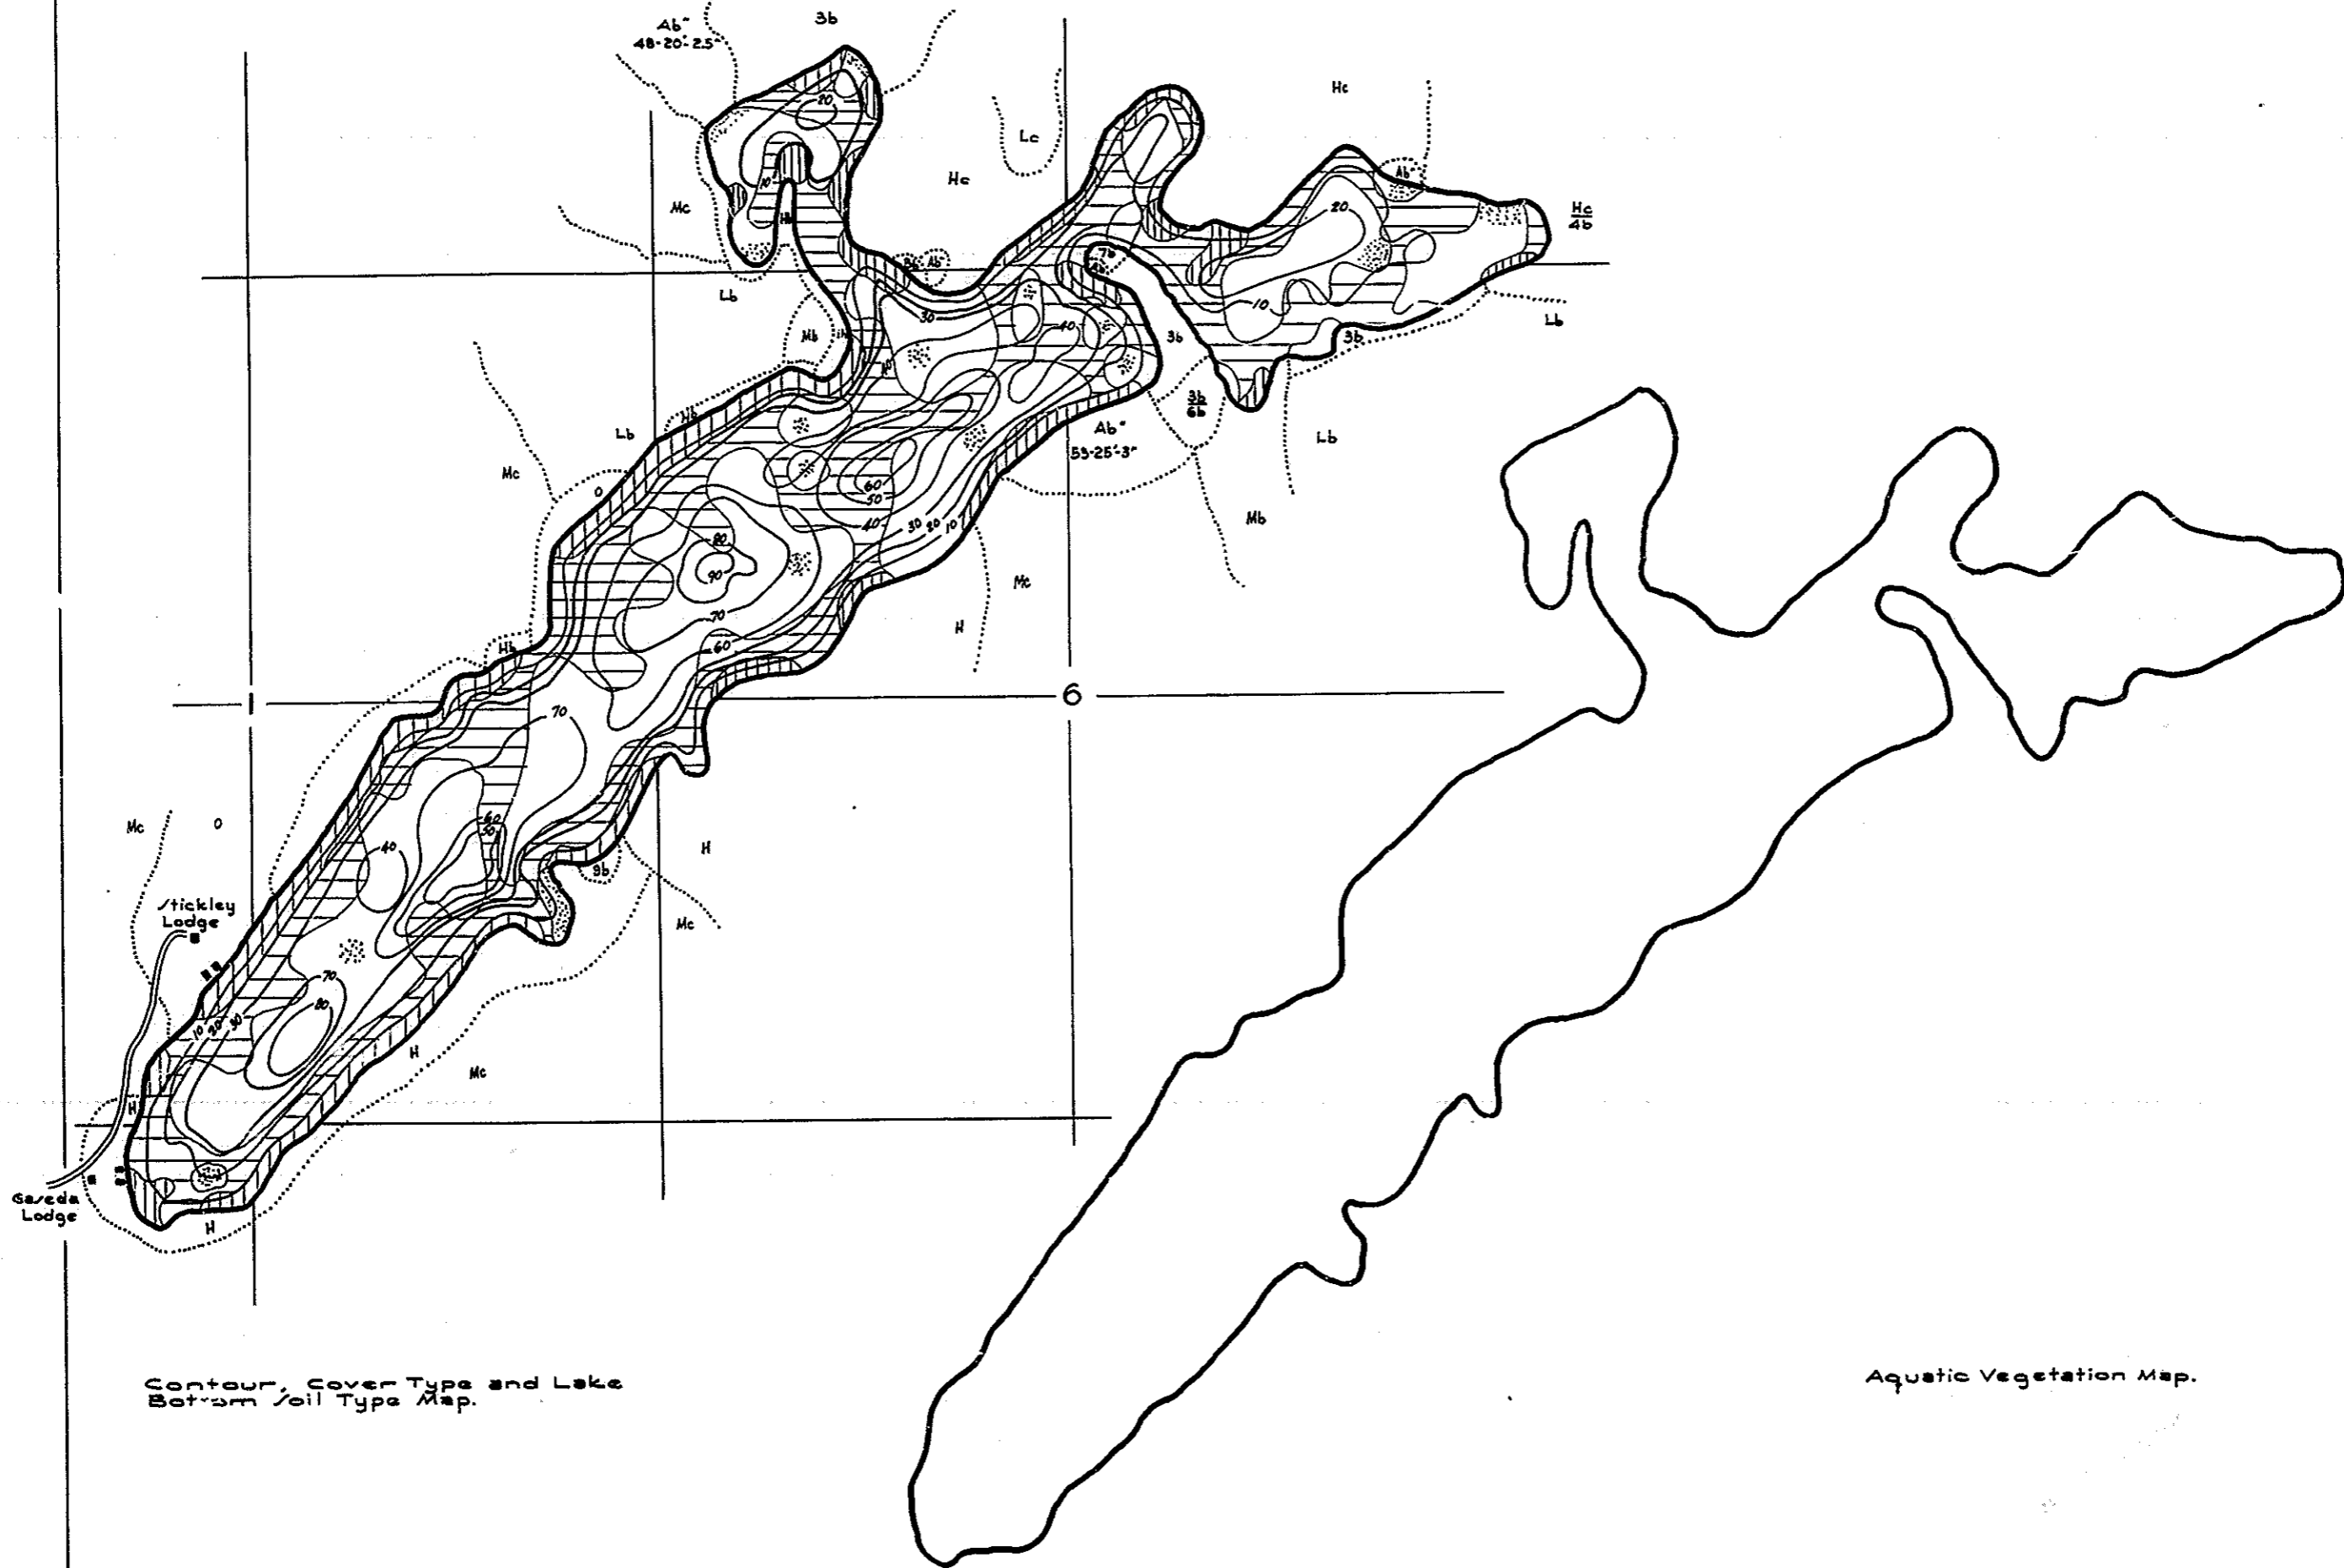

R-9
U.S. Department of Agriculture
Forest Service
LAKE AND STREAM SURVEY
BEATONS LAKE
Ottawa National Forest
Michigan

Location T.45-46N. R.40-41W.
Scale 8" = 1 Mile

Area 330 Acres
Length of Shoreline 6.5 Miles

Contour, Cover Type and Lake Bottom Soil Type Map.

Aquatic Vegetation Map.