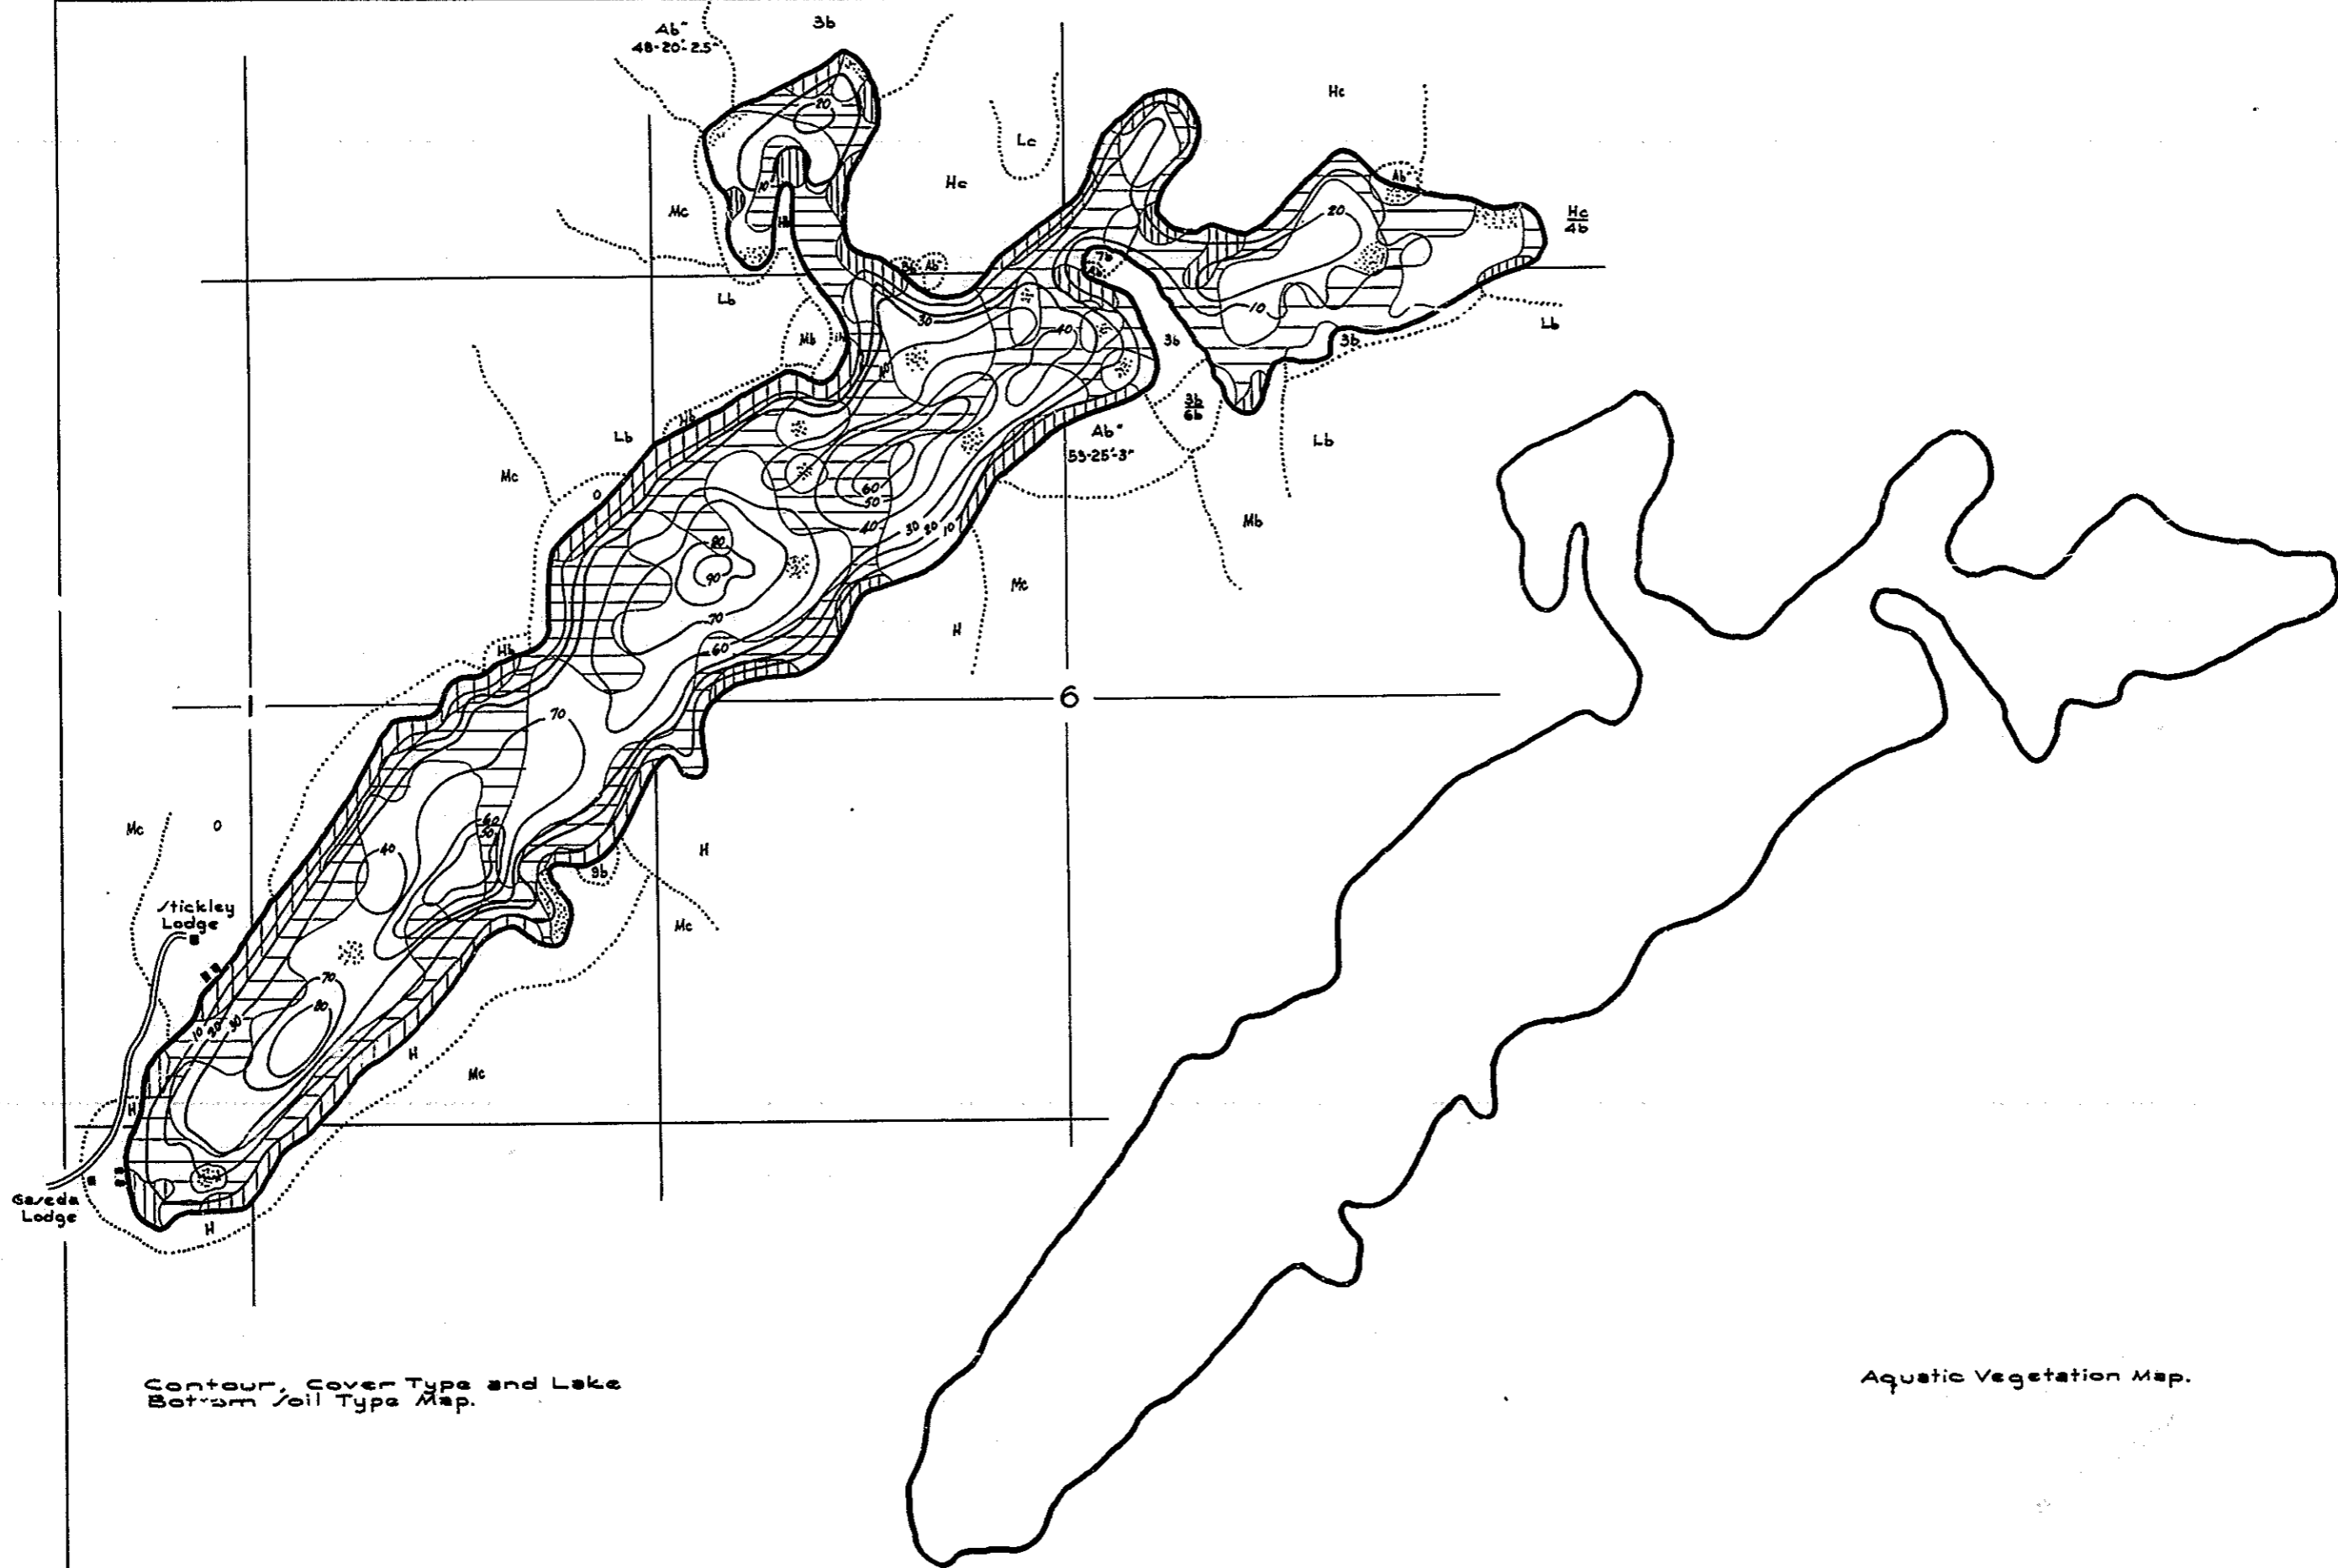

R-9
U.S. Department of Agriculture
Forest Service
LAKE AND STREAM SURVEY
BEATONS LAKE
Ottawa National Forest
Michigan

Location T.45-46N. R.40-41W.
Scale 8" = 1 Mile

Area 330 Acres
Length of Shoreline 6.5 Miles

Contour, Cover Type and Lake Bottom Soil Type Map.

Aquatic Vegetation Map.