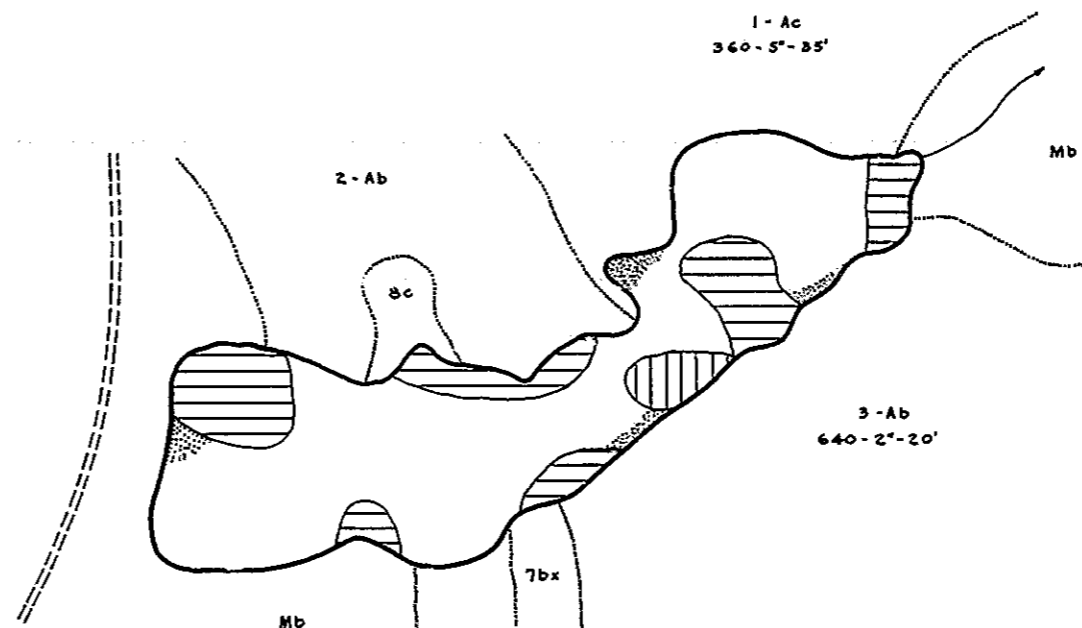

R-9
U.S. Department of Agriculture
Forest Service
LAKE AND STREAM SURVEY
BEAVER STATION LAKE
Ottawa National Forest
Michigan

Location: Sec. 3, T44N, R.39W.
Scale: 16 Inches = 1 Mile

Area 22.12 Acres
Length of Shoreline 1.13 Miles

Contour Map
Contour Interval = 5'

Cover Type And
Lake Bottom Soil Type Map

Aquatic Vegetation Map