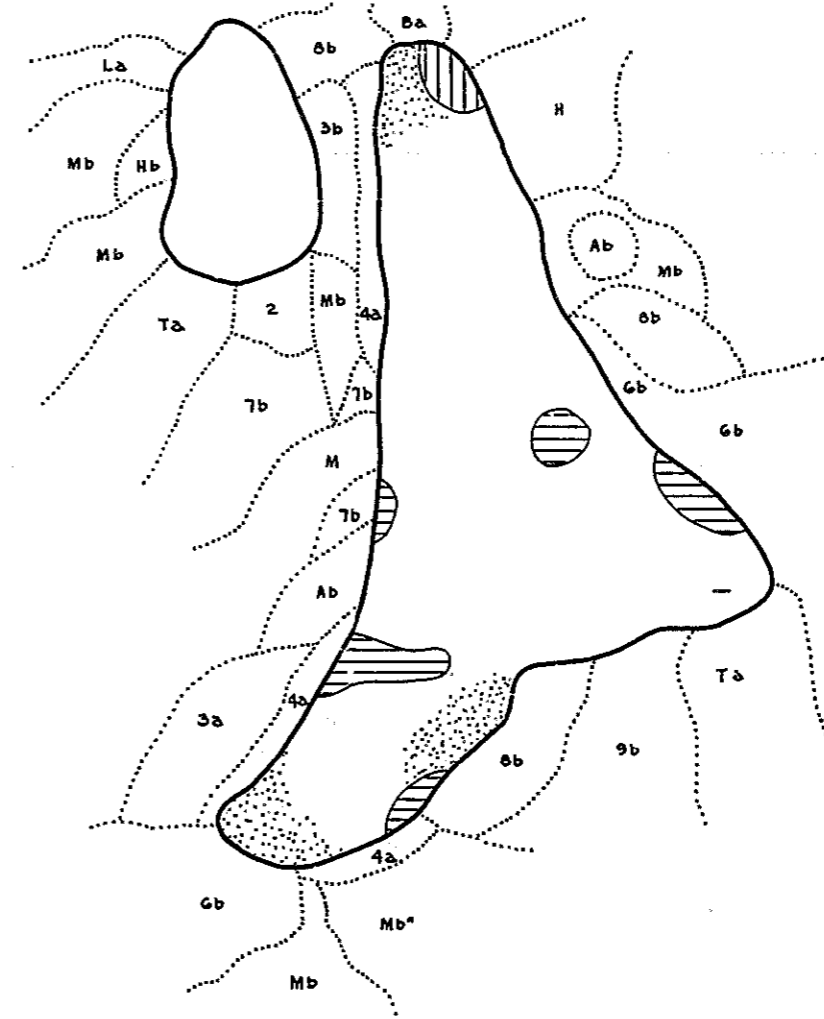

R-9
U.S. Department of Agriculture
Forest Service
LAKE AND STREAM SURVEY
CASTLE LAKE - LITTLE CASTLE LAKE
Ottawa National Forest
Michigan

Little Castle Lake - Area 5 Acres
Castle Lake - Area 28 Acres

Location: Sec. 049, T.45N. R.36W.
Scale: 1/2 Inch = 1 Mile

Contour Map
Contour Interval = 5'

Cover Type And
Lake Bottom Soil Type Map

Aquatic Vegetation Map