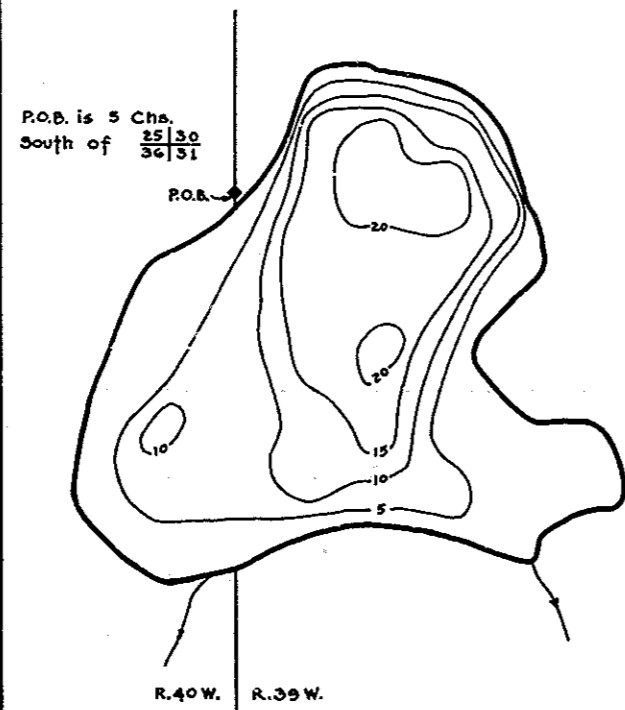

R-9
 U.S. Department of Agriculture
 Forest Service
 LAKE AND STREAM SURVEY
JOYCE LAKE - PORCUPINE LAKE
 Ottawa National Forest
 Michigan

Joyce Lake Area 23 Acres
 Porcupine Lake Area 28 Acres
 Joyce Lake Length of Shoreline .75 Miles
 Porcupine Lake Length of Shoreline .93 Miles

Scale: 16 Inches = 1 Mile

Joyce Lake
 Location: Sec. 14, T. 45 N. R. 40 W.

Contour Map
 Contour Interval = 5'

Cover Type And
 Lake Bottom Soil Type Map

Aquatic Vegetation Map

Porcupine Lake
 Location: Sec. 31, T. 45 N. R. 39 W.
 Sec. 36, T. 45 N. R. 40 W.

Contour Map
 Contour Interval = 5'

Cover Type And
 Lake Bottom Soil Type Map

Aquatic Vegetation Map