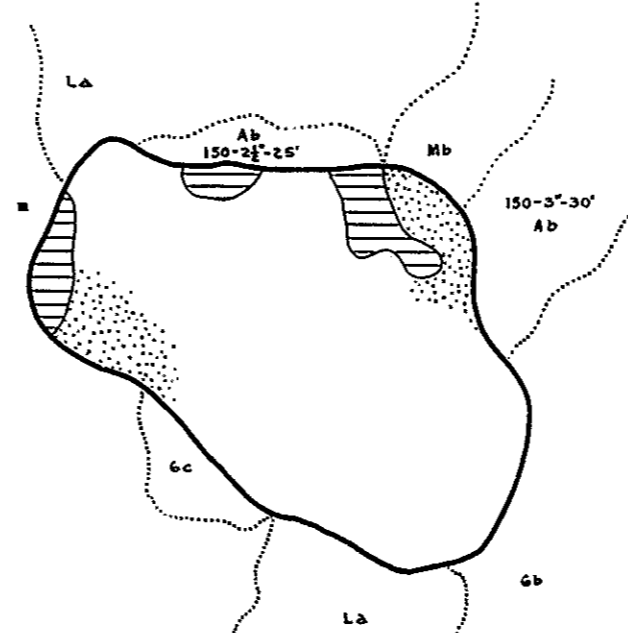

R-9
 U.S. Department of Agriculture
 Forest Service
 LAKE AND STREAM SURVEY
JOYCE LAKE - PORCUPINE LAKE
 Ottawa National Forest
 Michigan

Joyce Lake Area 23 Acres
 Porcupine Lake Area 28 Acres
 Joyce Lake Length of Shoreline .75 Miles
 Porcupine Lake Length of Shoreline .93 Miles

Scale: 16 Inches = 1 Mile

Joyce Lake
 Location: Sec. 14, T. 45 N. R. 40 W.

Contour Map
 Contour Interval = 5'

Cover Type And
 Lake Bottom Soil Type Map

Aquatic Vegetation Map

Porcupine Lake
 Location: Sec. 31, T. 45 N. R. 39 W.
 Sec. 36, T. 45 N. R. 40 W.

Contour Map
 Contour Interval = 5'

Cover Type And
 Lake Bottom Soil Type Map

Aquatic Vegetation Map