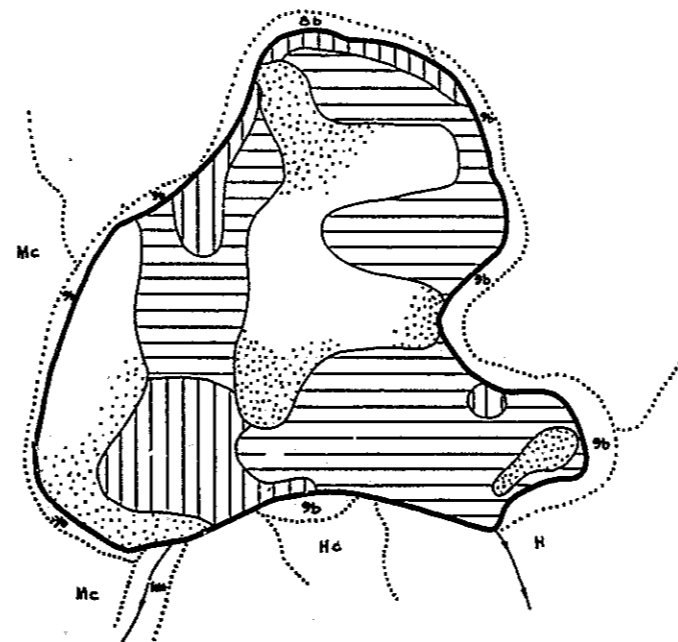

R-9
 U.S. Department of Agriculture
 Forest Service
 LAKE AND STREAM SURVEY
JOYCE LAKE - PORCUPINE LAKE
 Ottawa National Forest
 Michigan

Joyce Lake Area 23 Acres
 Porcupine Lake Area 28 Acres
 Joyce Lake Length of Shoreline .75 Miles
 Porcupine Lake Length of Shoreline .93 Miles

Scale: 16 Inches = 1 Mile

Joyce Lake
 Location: Sec. 14, T. 45 N. R. 40 W.

Contour Map
 Contour Interval = 5'

Cover Type And
 Lake Bottom Soil Type Map

Aquatic Vegetation Map

Porcupine Lake
 Location: Sec. 31, T. 45 N. R. 39 W.
 Sec. 36, T. 45 N. R. 40 W.

Contour Map
 Contour Interval = 5'

Cover Type And
 Lake Bottom Soil Type Map

Aquatic Vegetation Map