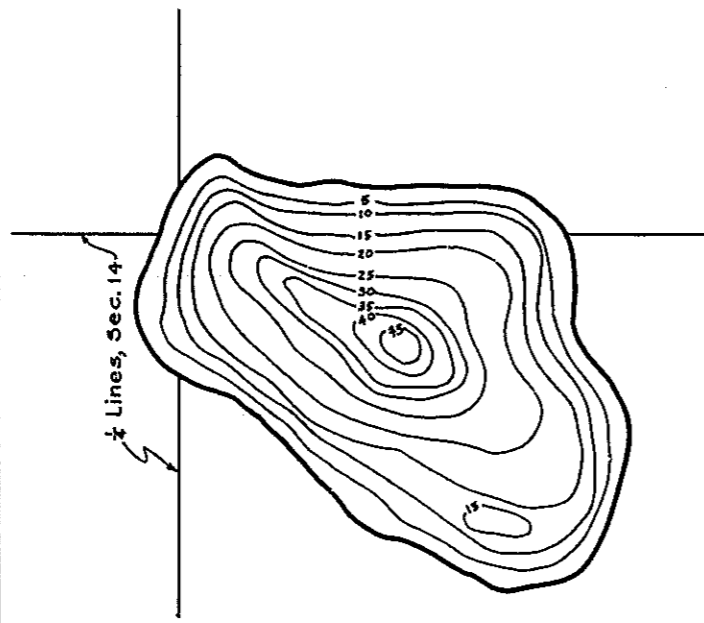

R-9
 U.S. Department of Agriculture
 Forest Service
 LAKE AND STREAM SURVEY
JOYCE LAKE - PORCUPINE LAKE
 Ottawa National Forest
 Michigan

Joyce Lake Area 23 Acres
 Porcupine Lake Area 28 Acres
 Joyce Lake Length of Shoreline .75 Miles
 Porcupine Lake Length of Shoreline .93 Miles

Scale: 16 Inches = 1 Mile

Joyce Lake
 Location: Sec. 14, T. 45 N. R. 40 W.

Contour Map
 Contour Interval = 5'

Cover Type And
 Lake Bottom Soil Type Map

Aquatic Vegetation Map

Porcupine Lake
 Location: Sec. 31, T. 45 N. R. 39 W.
 Sec. 36, T. 45 N. R. 40 W.

Contour Map
 Contour Interval = 5'

Cover Type And
 Lake Bottom Soil Type Map

Aquatic Vegetation Map