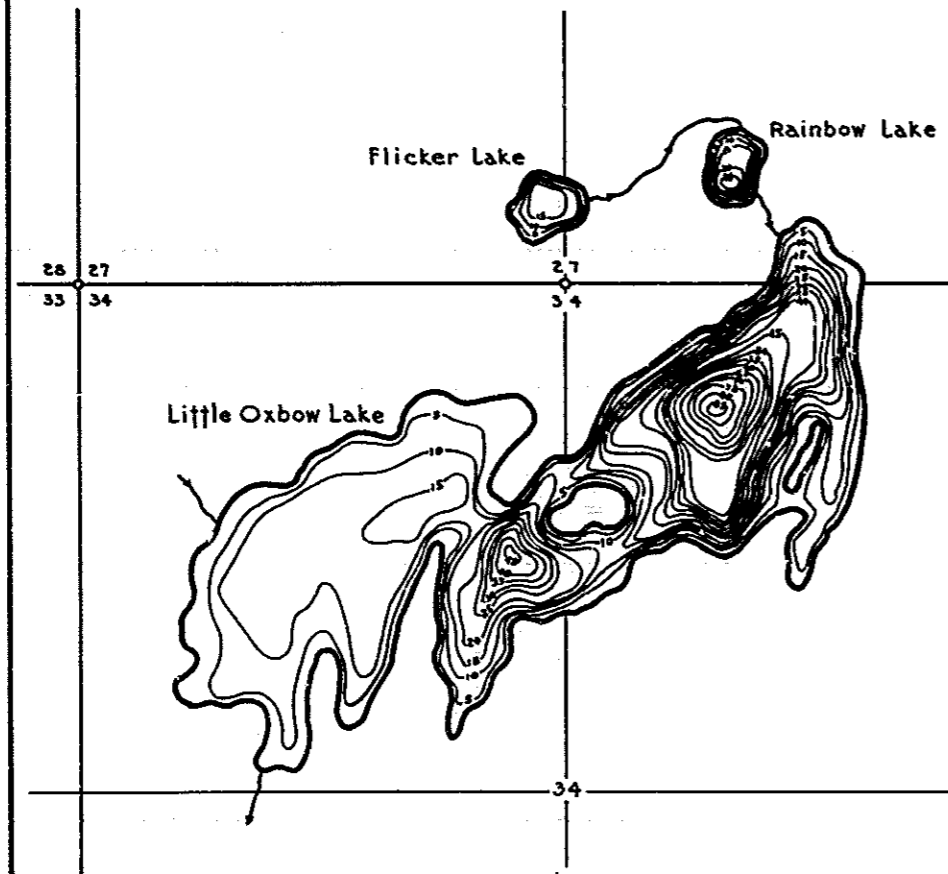

R-9
U.S. Department of Agriculture
Forest Service
LAKE AND STREAM SURVEY
LITTLE OXBOW LAKE - FLICKER LAKE - DOWNY LAKE
Ottawa National Forest
Michigan

Location: Sec. 27 & 34, T.45N. R.43W.
Scale: 6 Inches = 1 Mile

Little Oxbow Lake Area 95.0 Acres
Flicker Lake Area 2.6 Acres
Downy Lake Area 2.4 Acres
Little Oxbow Lake Length of Shoreline 3.40 Miles
Flicker Lake Length of Shoreline .23 Miles
Rainbow Lake Length of Shoreline .23 Miles

Contour Map
Contour Interval = 5'

Cover Type And
Lake Bottom Soil Type Map

Aquatic Vegetation Map