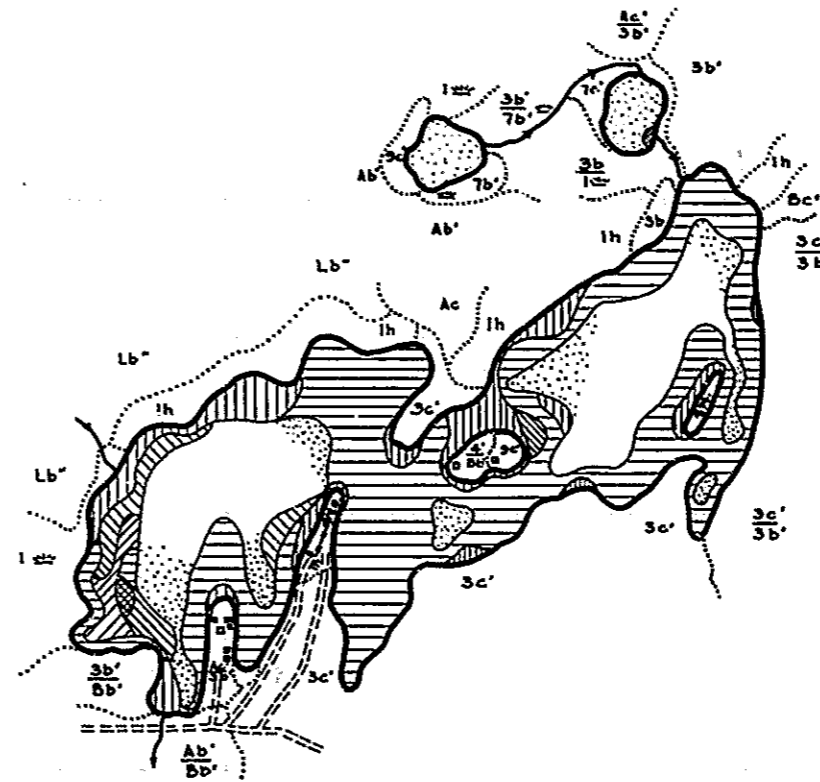

R-9
U.S. Department of Agriculture
Forest Service
LAKE AND STREAM SURVEY
LITTLE OXBOW LAKE - FLICKER LAKE - DOWNY LAKE
Ottawa National Forest
Michigan

Location: Sec. 27 & 34, T.45N. R.43W.
Scale: 6 Inches = 1 Mile

Little Oxbow Lake Area 95.0 Acres
Flicker Lake Area 2.6 Acres
Downy Lake Area 2.4 Acres
Little Oxbow Lake Length of Shoreline 3.40 Miles
Flicker Lake Length of Shoreline .23 Miles
Rainbow Lake Length of Shoreline .23 Miles

Contour Map
Contour Interval = 5'

Cover Type And
Lake Bottom Soil Type Map

Aquatic Vegetation Map