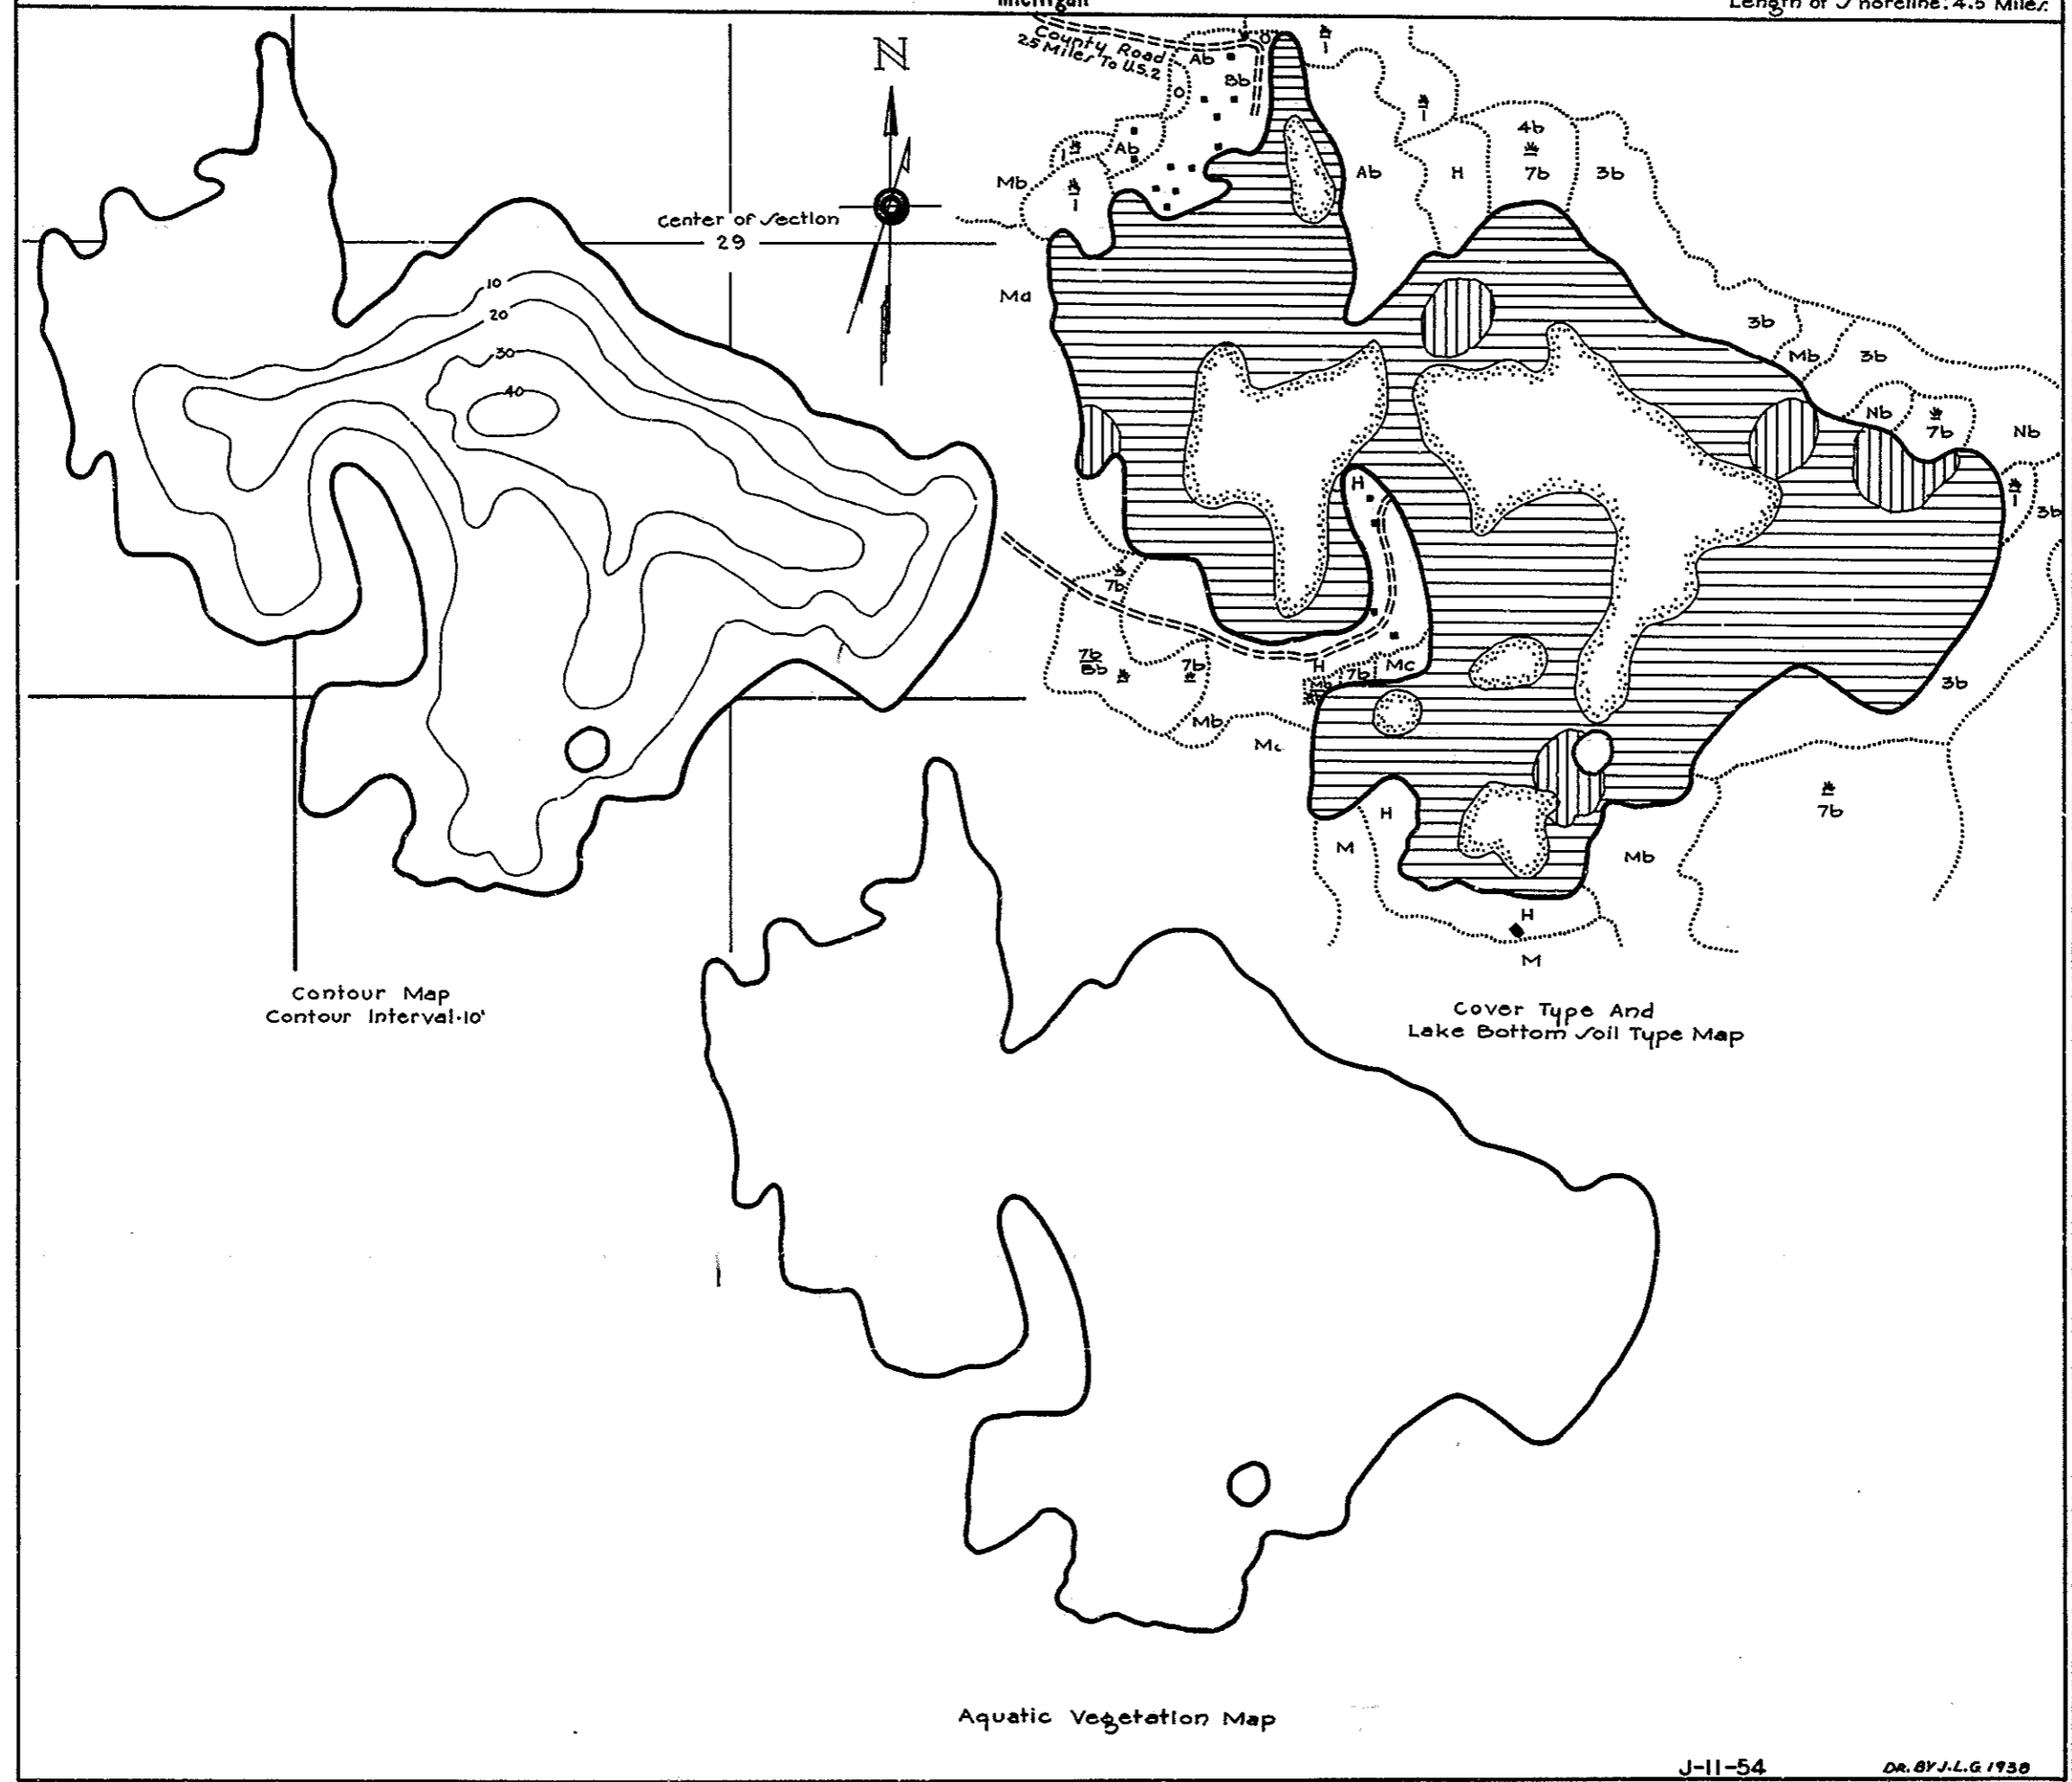

MICHIGAN DEPARTMENT OF NATURAL RESOURCES
MARION LAKE

AREA 318 ACRES
 GOGEBIC COUNTY T45N, R38W, SEC. 29, 30 & 32
 SURVEY AND SOUNDINGS FEBRUARY 15, 1978
 BY
 U.S. FOREST SERVICE

- LEGEND**
- BOTTOM**
- Organic
 - Sand
 - Bedrock
- LAND FEATURES**
- ☉ Woodland
 - I Island

R-9
U.S. Department of Agriculture
Forest Service
LAKE AND STREAM SURVEY
MARION LAKE
Ottawa National Forest
Michigan

Location: Secs. 29-30-32, T.45N.R.58W.
Scale: 8"=1 Mile.

Area: 312 Acres
Length of Shoreline: 4.5 Miles.

Contour Map
Contour Interval: 10'

Cover Type And
Lake Bottom Soil Type Map

Aquatic Vegetation Map