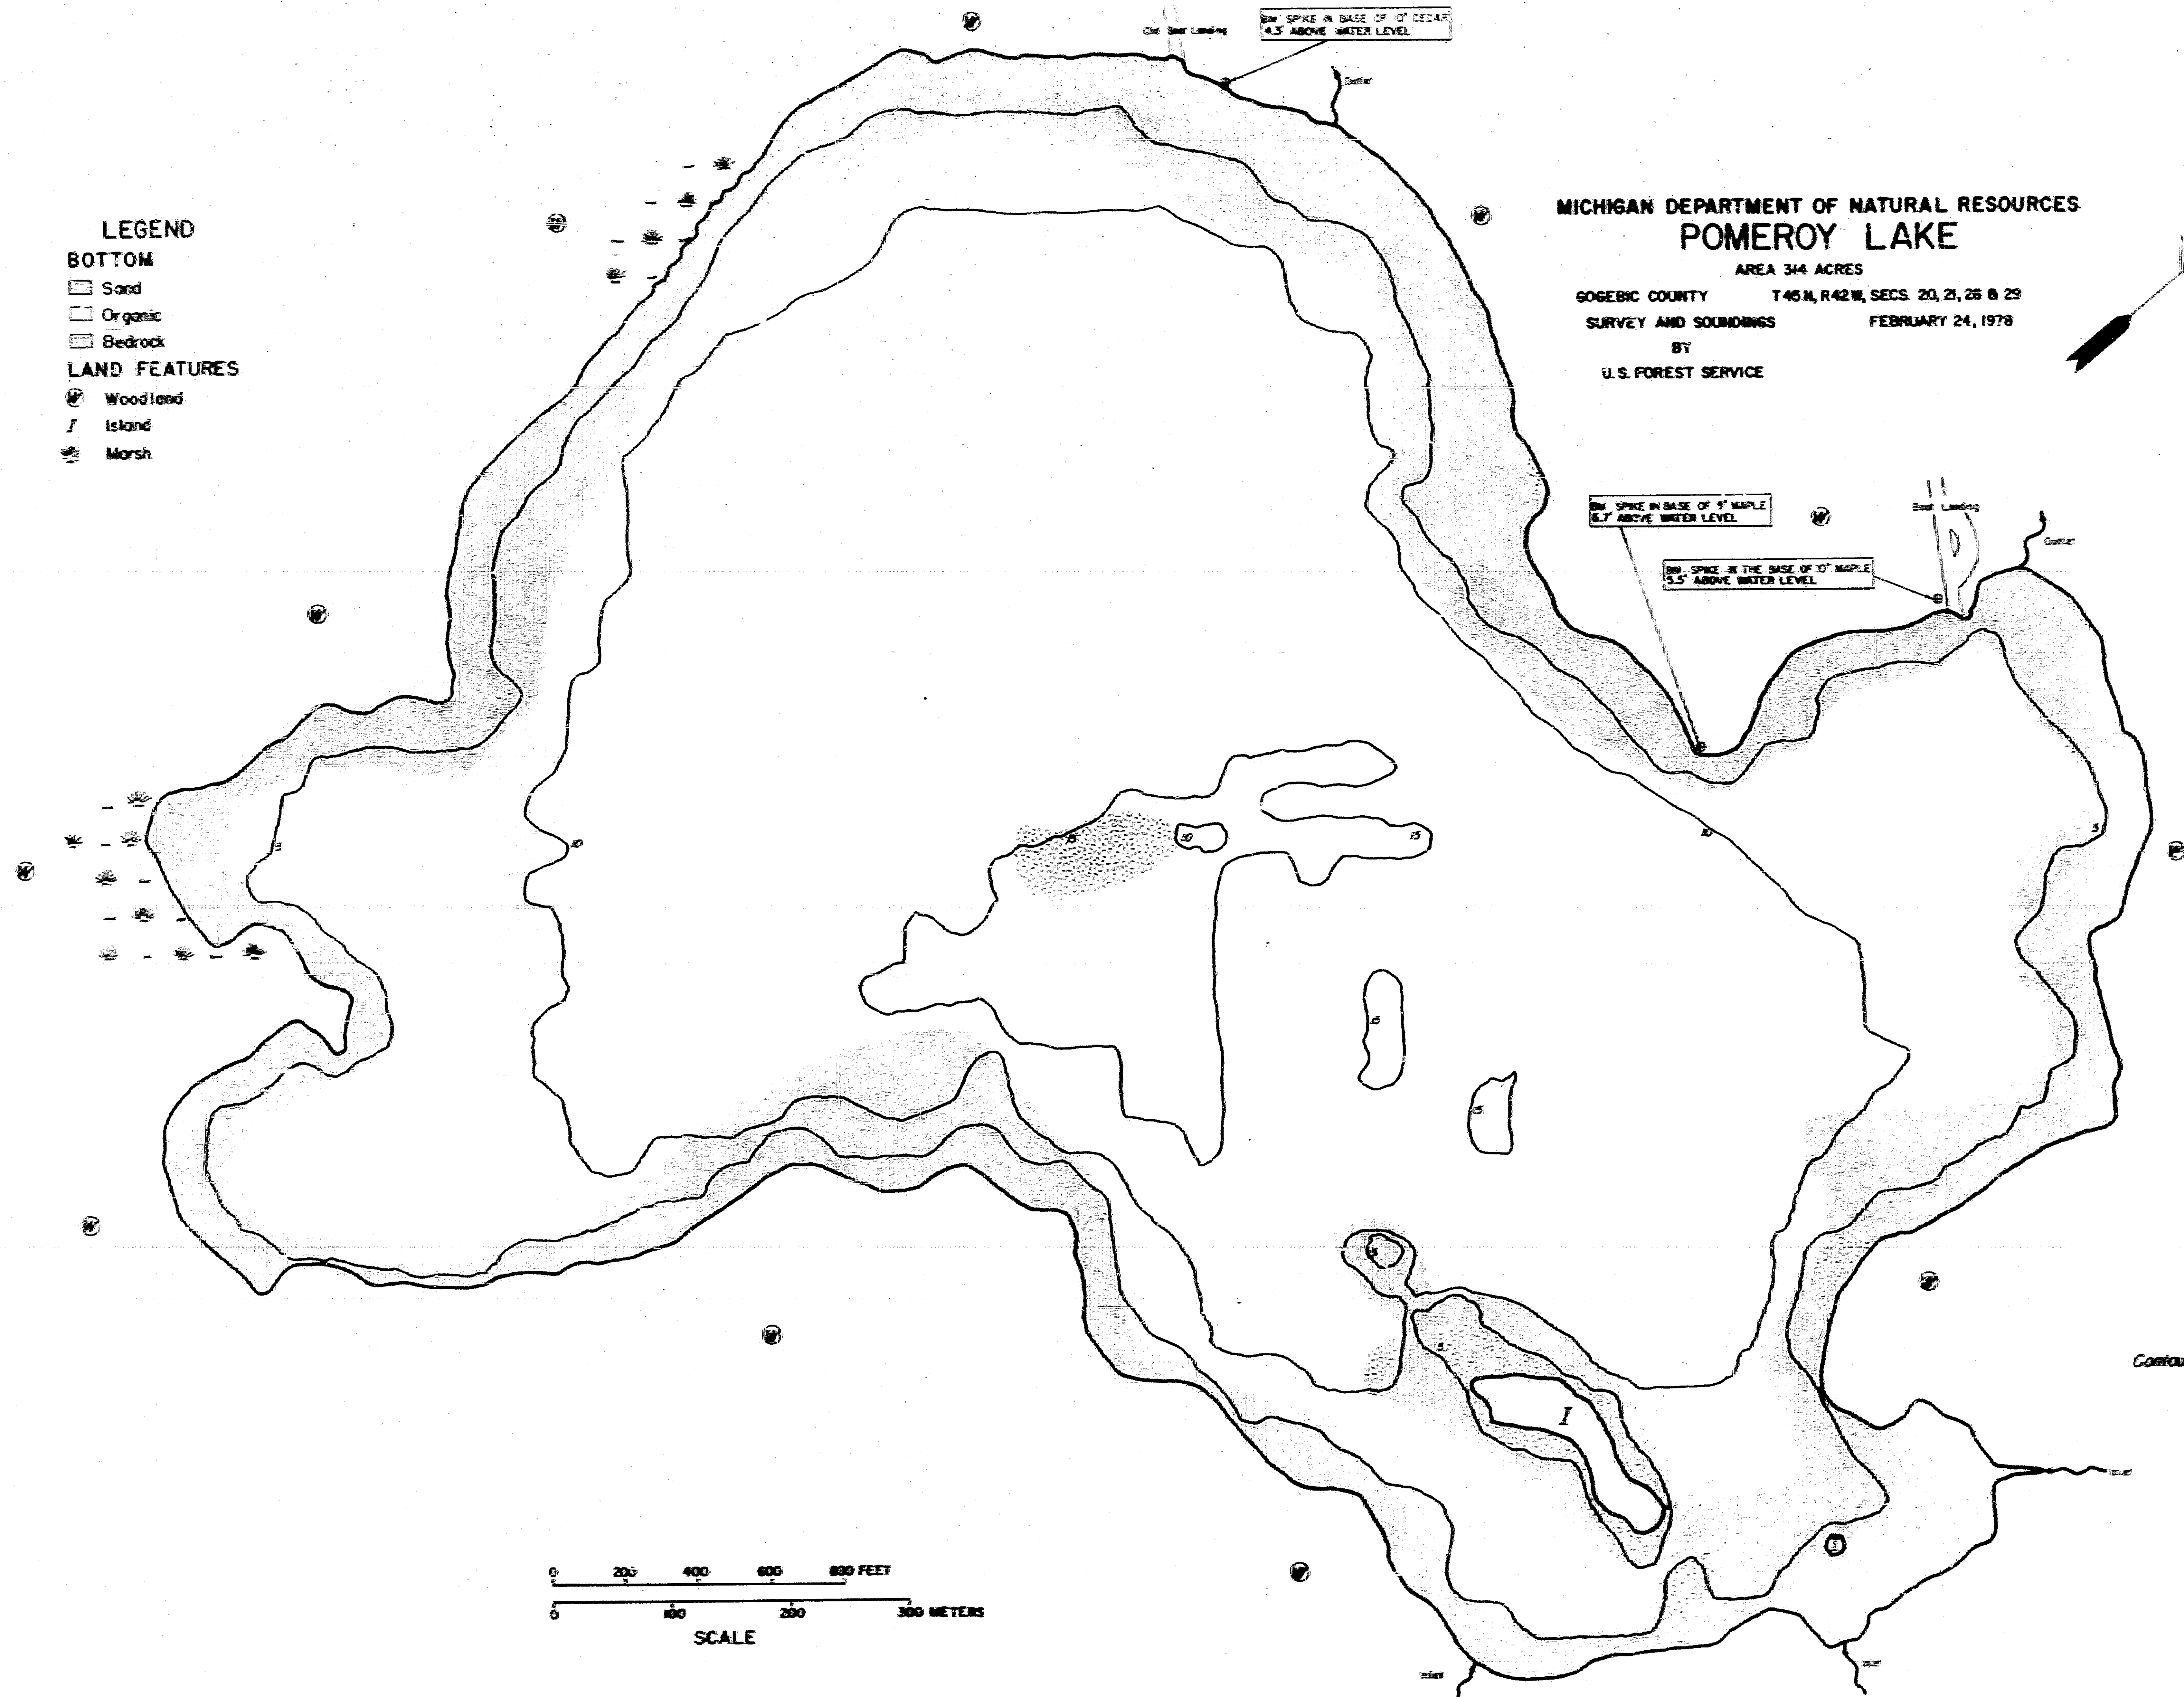

- LEGEND**
- BOTTOM**
- Sand
  - Organic
  - Bedrock
- LAND FEATURES**
- ⊙ Woodland
  - ∩ Island
  - ⊙ Marsh

**MICHIGAN DEPARTMENT OF NATURAL RESOURCES**  
**POMEROY LAKE**  
 AREA 344 ACRES  
 GOGEBIC COUNTY T45 N, R42 W, SECS. 20, 21, 26 & 29  
 SURVEY AND SOUNDINGS FEBRUARY 24, 1978  
 BY  
 U.S. FOREST SERVICE

Contour Interval = 5 ft.