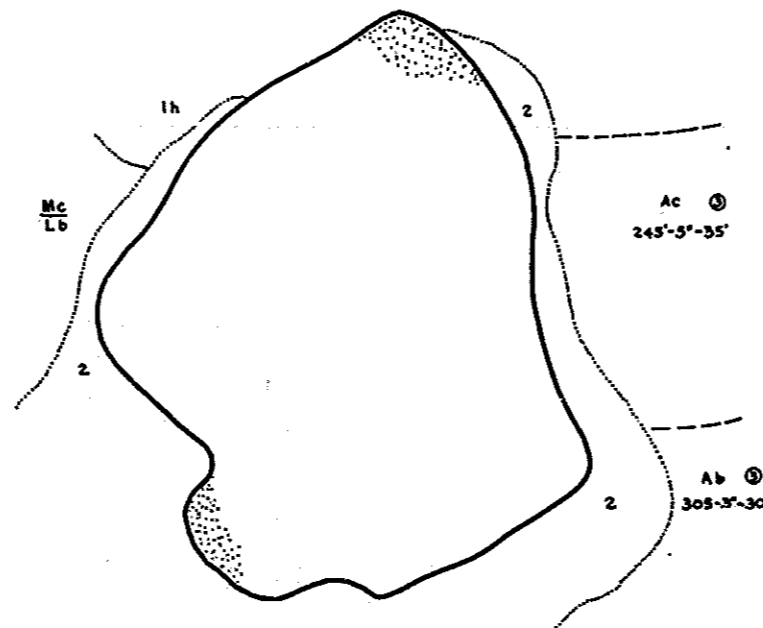

R-9  
 U.S. Department of Agriculture  
 Forest Service  
 LAKE AND STREAM SURVEY  
**SUN LAKE - STONE LAKE**  
 Ottawa National Forest  
 Michigan

Sun Lake Area 29 Acres  
 Stone Lake Area 31.9 Acres  
 Sun Lake Length of Shoreline .93 Miles  
 Stone Lake Length of Shoreline .87 Miles

Scale: 1/4 inch = 1 Mile

Sun Lake  
 Location: Sec. 6, T.44N. R.36W.

Contour Map  
 Contour Interval = 5'

Cover Type And  
 Lake Bottom Soil Type Map  
**Stone Lake**  
 Location: Sec. 21 & 22 T.44N. R.36W.

Aquatic Vegetation Map

Contour Map

Cover Type And  
 Lake Bottom Soil Type Map

Aquatic Vegetation Map