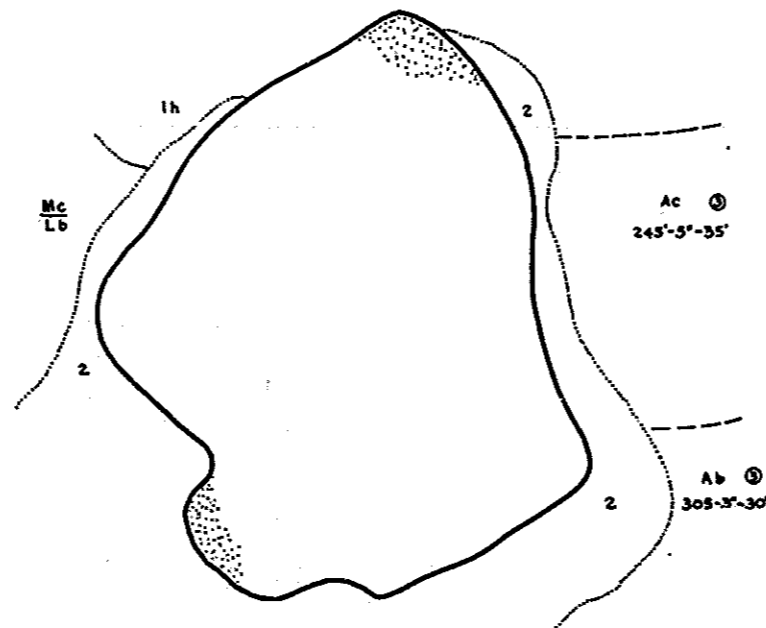

R-9
 U.S. Department of Agriculture
 Forest Service
 LAKE AND STREAM SURVEY
SUN LAKE - STONE LAKE
 Ottawa National Forest
 Michigan

Sun Lake Area 29 Acres
 Stone Lake Area 31.9 Acres
 Sun Lake Length of Shoreline .93 Miles
 Stone Lake Length of Shoreline .87 Miles

Scale: 1/4 inch = 1 Mile

Sun Lake
 Location: Sec. 6, T.44N. R.36W.

Contour Map
 Contour Interval = 5'

Cover Type And
 Lake Bottom Soil Type Map
Stone Lake
 Location: Sec. 21 & 22 T.44N. R.36W.

Aquatic Vegetation Map

Contour Map

Cover Type And
 Lake Bottom Soil Type Map

Aquatic Vegetation Map