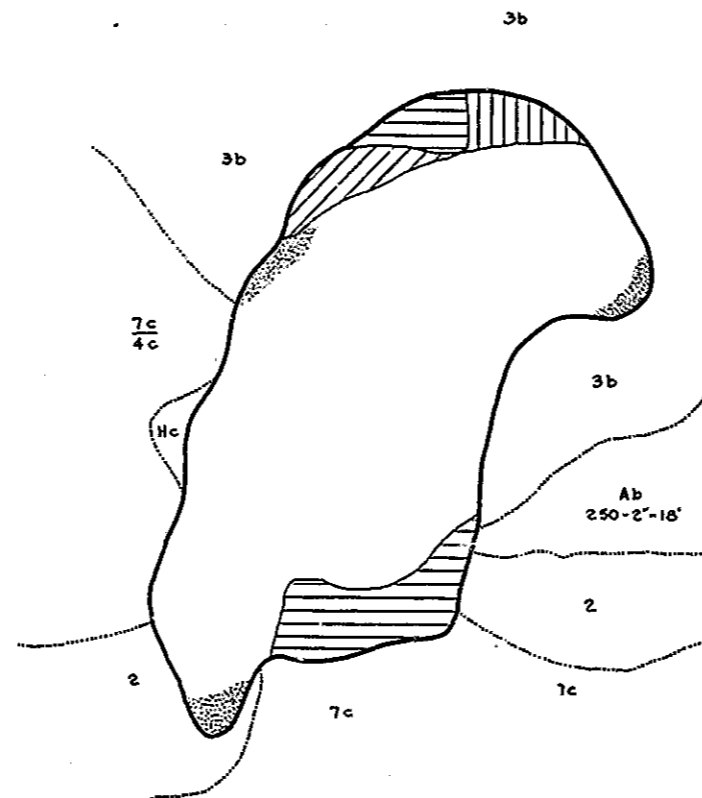

R-9  
 U.S. Department of Agriculture  
 Forest Service  
 LAKE AND STREAM SURVEY  
**SUN LAKE - STONE LAKE**  
 Ottawa National Forest  
 Michigan

Sun Lake Area 29 Acres  
 Stone Lake Area 31.9 Acres  
 Sun Lake Length of Shoreline .93 Miles  
 Stone Lake Length of Shoreline .87 Miles

Scale: 1/4 inch = 1 Mile

Sun Lake  
 Location: Sec. 6, T.44N. R.36W.

Contour Map  
 Contour Interval = 5'

Cover Type And  
 Lake Bottom Soil Type Map  
**Stone Lake**  
 Location: Sec. 21 & 22 T.44N. R.36W.

Aquatic Vegetation Map

Contour Map

Cover Type And  
 Lake Bottom Soil Type Map

Aquatic Vegetation Map