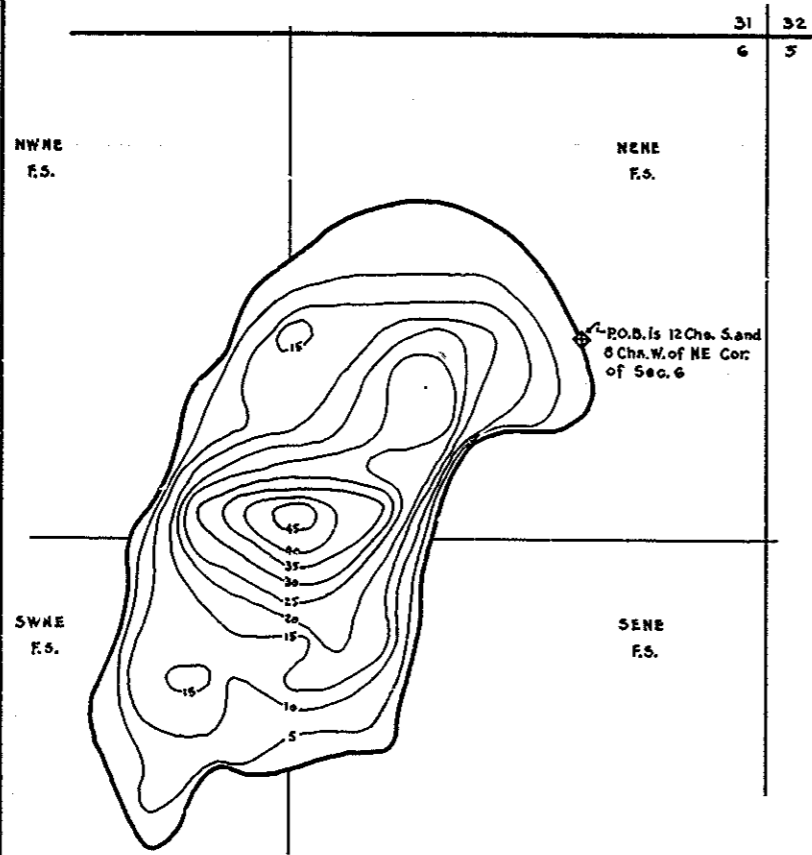

R-9
 U.S. Department of Agriculture
 Forest Service
 LAKE AND STREAM SURVEY
SUN LAKE - STONE LAKE
 Ottawa National Forest
 Michigan

Sun Lake Area 29 Acres
 Stone Lake Area 31.9 Acres
 Sun Lake Length of Shoreline .93 Miles
 Stone Lake Length of Shoreline .87 Miles

Scale: 1/4 inch = 1 Mile

Sun Lake
 Location: Sec. 6, T.44N. R.36W.

Contour Map
 Contour Interval = 5'

Cover Type And
 Lake Bottom Soil Type Map
Stone Lake
 Location: Sec. 21 & 22 T.44N. R.36W.

Aquatic Vegetation Map

Contour Map

Cover Type And
 Lake Bottom Soil Type Map

Aquatic Vegetation Map