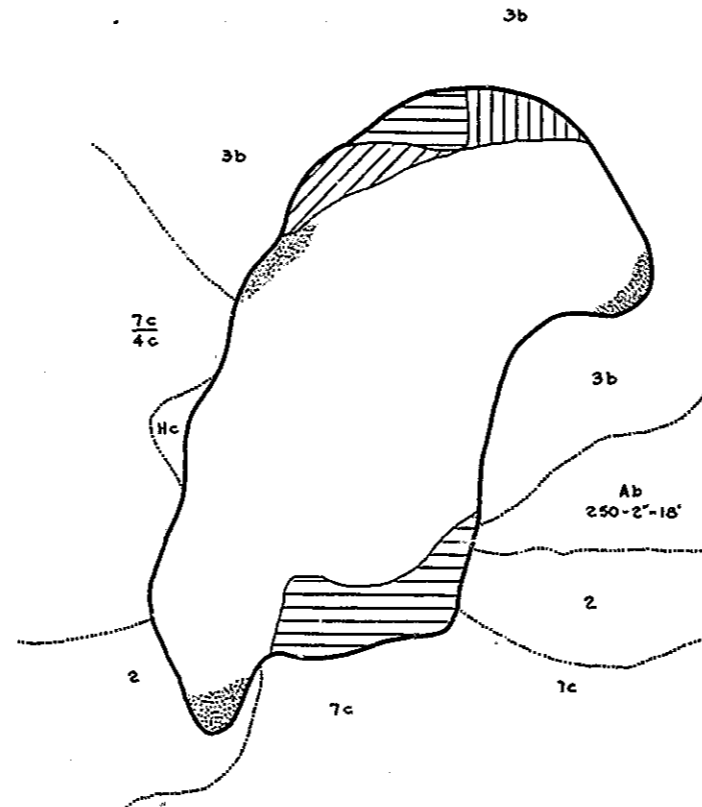

R-9
 U.S. Department of Agriculture
 Forest Service
 LAKE AND STREAM SURVEY
SUN LAKE - STONE LAKE
 Ottawa National Forest
 Michigan

Sun Lake Area 29 Acres
 Stone Lake Area 31.9 Acres
 Sun Lake Length of Shoreline .93 Miles
 Stone Lake Length of Shoreline .87 Miles

Scale: 1/4 inch = 1 Mile

Sun Lake
 Location: Sec. 6, T.44N. R.36W.

Contour Map
 Contour Interval = 5'

Cover Type And
 Lake Bottom Soil Type Map
Stone Lake
 Location: Sec. 21 & 22 T.44N. R.36W.

Aquatic Vegetation Map

Contour Map

Cover Type And
 Lake Bottom Soil Type Map

Aquatic Vegetation Map