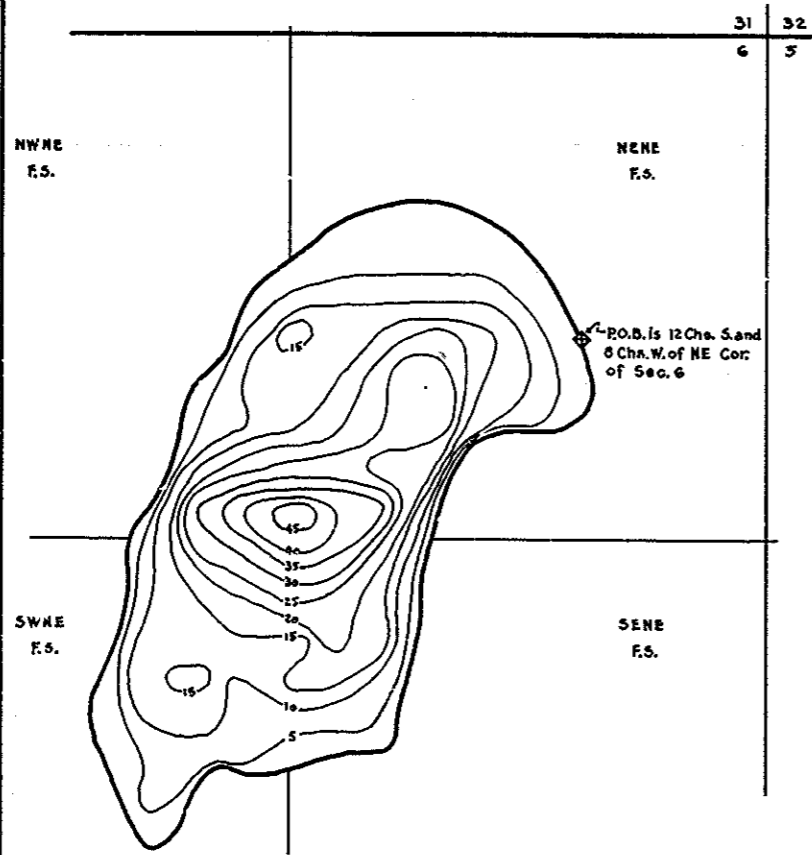

R-9  
 U.S. Department of Agriculture  
 Forest Service  
 LAKE AND STREAM SURVEY  
**SUN LAKE - STONE LAKE**  
 Ottawa National Forest  
 Michigan

Sun Lake Area 29 Acres  
 Stone Lake Area 31.9 Acres  
 Sun Lake Length of Shoreline .93 Miles  
 Stone Lake Length of Shoreline .87 Miles

Scale: 1/4 inch = 1 Mile

Sun Lake  
 Location: Sec. 6, T.44N. R.36W.

Contour Map  
 Contour Interval = 5'

Cover Type And  
 Lake Bottom Soil Type Map  
**Stone Lake**  
 Location: Sec. 21 & 22 T.44N. R.36W.

Aquatic Vegetation Map

Contour Map

Cover Type And  
 Lake Bottom Soil Type Map

Aquatic Vegetation Map