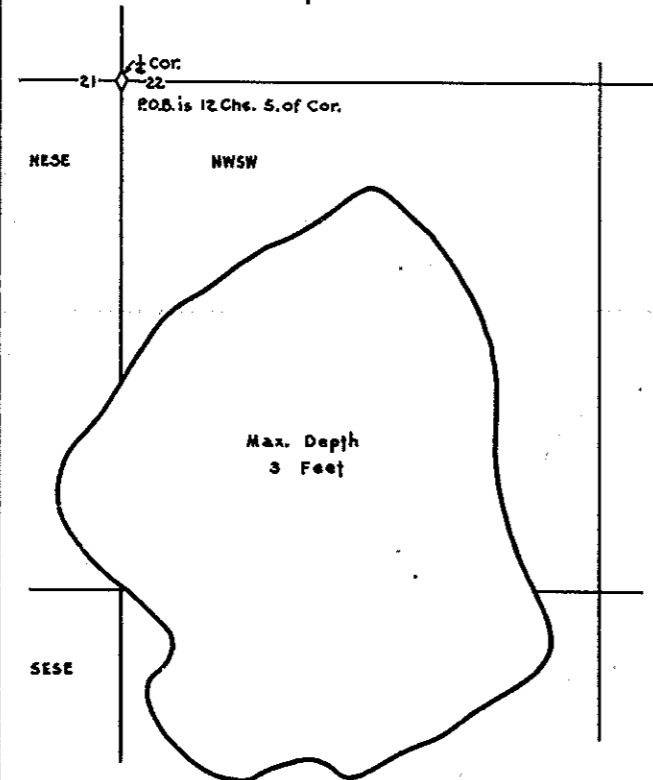

R-9
 U.S. Department of Agriculture
 Forest Service
 LAKE AND STREAM SURVEY
SUN LAKE - STONE LAKE
 Ottawa National Forest
 Michigan

Sun Lake Area 29 Acres
 Stone Lake Area 31.9 Acres
 Sun Lake Length of Shoreline .93 Miles
 Stone Lake Length of Shoreline .87 Miles

Scale: 1/4 inch = 1 Mile

Sun Lake
 Location: Sec. 6, T.44N. R.36W.

Contour Map
 Contour Interval = 5'

Cover Type And
 Lake Bottom Soil Type Map
Stone Lake
 Location: Sec. 21 & 22 T.44N. R.36W.

Aquatic Vegetation Map

Contour Map

Cover Type And
 Lake Bottom Soil Type Map

Aquatic Vegetation Map