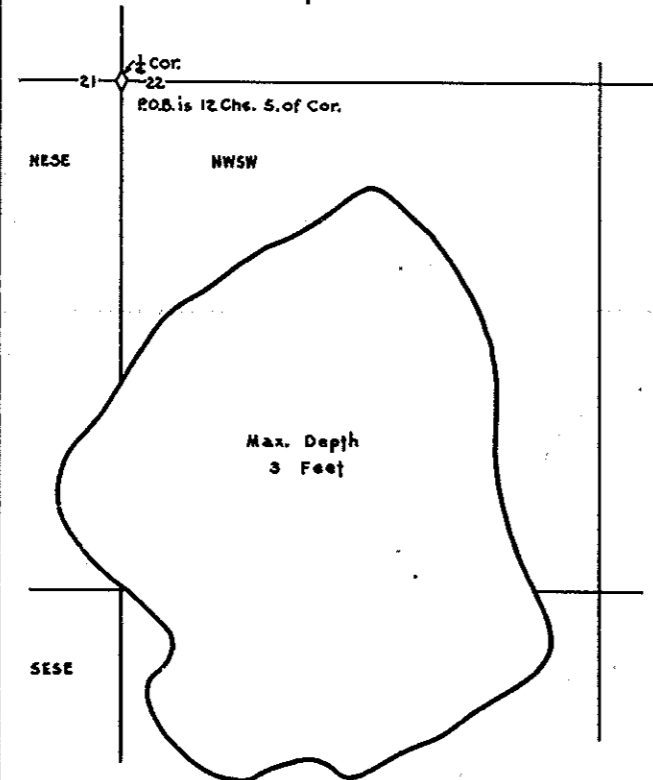

R-9  
 U.S. Department of Agriculture  
 Forest Service  
 LAKE AND STREAM SURVEY  
**SUN LAKE - STONE LAKE**  
 Ottawa National Forest  
 Michigan

Sun Lake Area 29 Acres  
 Stone Lake Area 31.9 Acres  
 Sun Lake Length of Shoreline .93 Miles  
 Stone Lake Length of Shoreline .87 Miles

Scale: 1/4 inch = 1 Mile

Sun Lake  
 Location: Sec. 6, T.44N. R.36W.

Contour Map  
 Contour Interval = 5'

Cover Type And  
 Lake Bottom Soil Type Map  
**Stone Lake**  
 Location: Sec. 21 & 22 T.44N. R.36W.

Aquatic Vegetation Map

Contour Map

Cover Type And  
 Lake Bottom Soil Type Map

Aquatic Vegetation Map