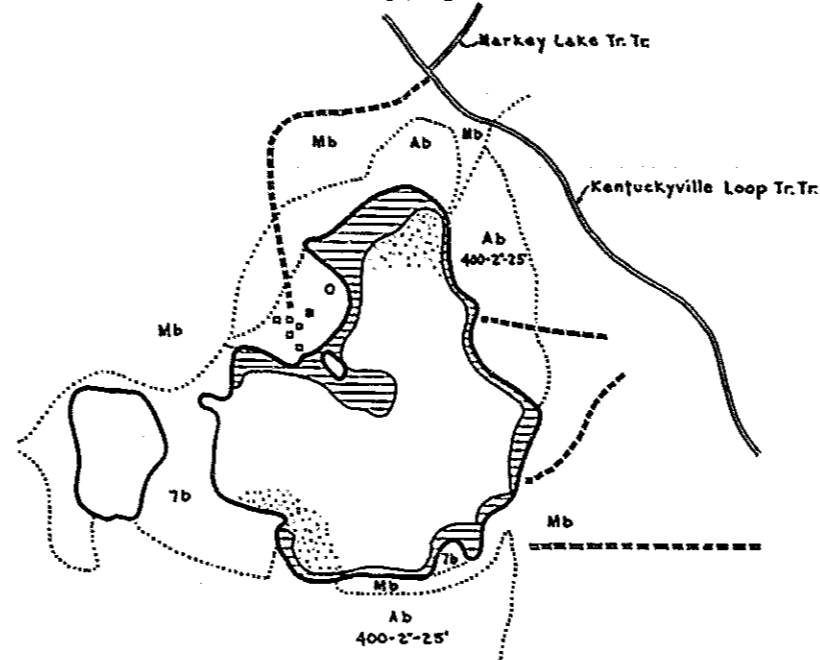

R-9
U.S. Department of Agriculture
Forest Service
LAKE AND STREAM SURVEY
MARKEY LAKE - DAVIS LAKE
Ottawa National Forest
Michigan

Markey Lake Area 51 Acres
Davis Lake Area 15 Acres
Markey Lake Length of Shoreline 1.44 Miles
Davis Lake Length of Shoreline 1.25 Miles

Markey Lake
Location: Sec. 10 & 11, T.48N. R.36W.
Scale: 8 Inches = 1 Mile

Contour Map
Contour Interval = 5'

Cover Type And
Lake Bottom Soil Type Map

Aquatic Vegetation Map

Davis Lake
Location: Sec. 11, T.48N. R.36W.
Scale: 16 Inches = 1 Mile

Contour Map
Contour Interval = 5'

Cover Type And
Lake Bottom Soil Type Map

Aquatic Vegetation Map