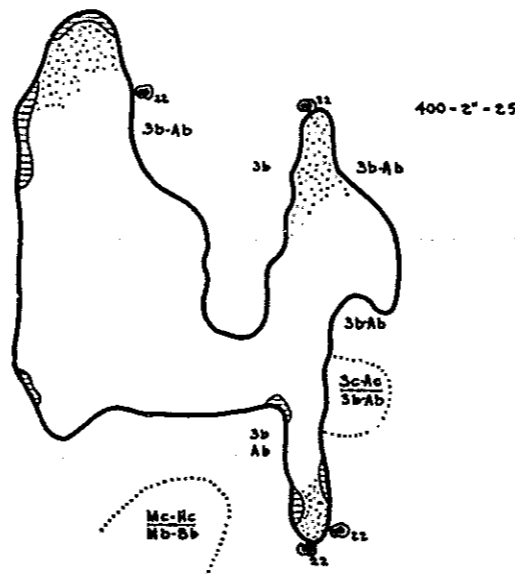

R-9
U.S. Department of Agriculture
Forest Service
LAKE AND STREAM SURVEY
MARKEY LAKE - DAVIS LAKE
Ottawa National Forest
Michigan

Markey Lake Area 51 Acres
Davis Lake Area 15 Acres
Markey Lake Length of Shoreline 1.44 Miles
Davis Lake Length of Shoreline 1.25 Miles

Markey Lake
Location: Sec. 10 & 11, T.48N. R.36W.
Scale: 8 Inches = 1 Mile

Contour Map
Contour Interval = 5'

Cover Type And
Lake Bottom Soil Type Map

Aquatic Vegetation Map

Davis Lake
Location: Sec. 11, T.48N. R.36W.
Scale: 16 Inches = 1 Mile

Contour Map
Contour Interval = 5'

Cover Type And
Lake Bottom Soil Type Map

Aquatic Vegetation Map