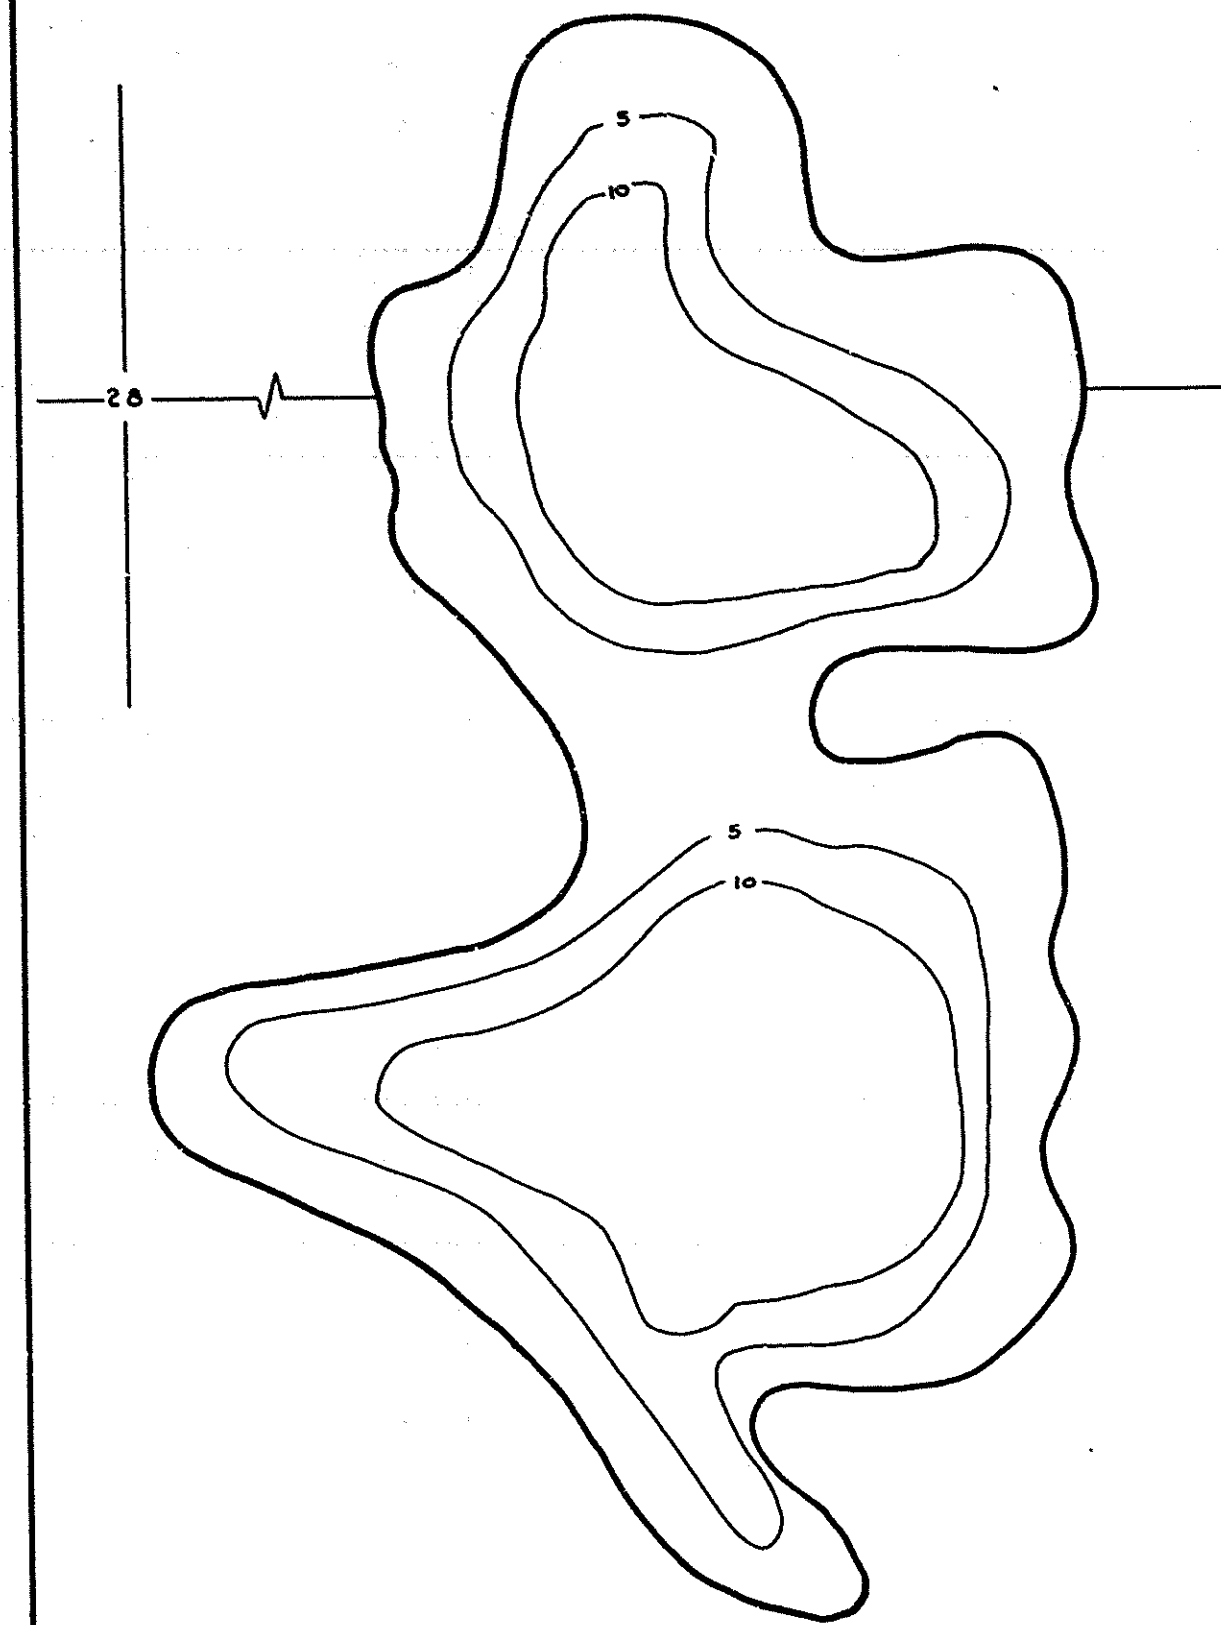

J-12-14

R-9
 U.S. Department of Agriculture
 Forest Service
 LAKE AND STREAM SURVEY
 LOON LAKE
 Ottawa National Forest
 Michigan

Location: Sec. 26, T.46N. R.37W.
 Scale: 20 inches = 1 Mile

Area 38.51 Acres
 Length of Shoreline 1.4 Miles

Contour Map
 Contour Interval = 5'

Aquatic Vegetation Map

Cover Type and
 Lake Bottom Soil Type Map

J-12-14

3-26-40 F.S.W.
 LOON LAKE, IRON COUNTY