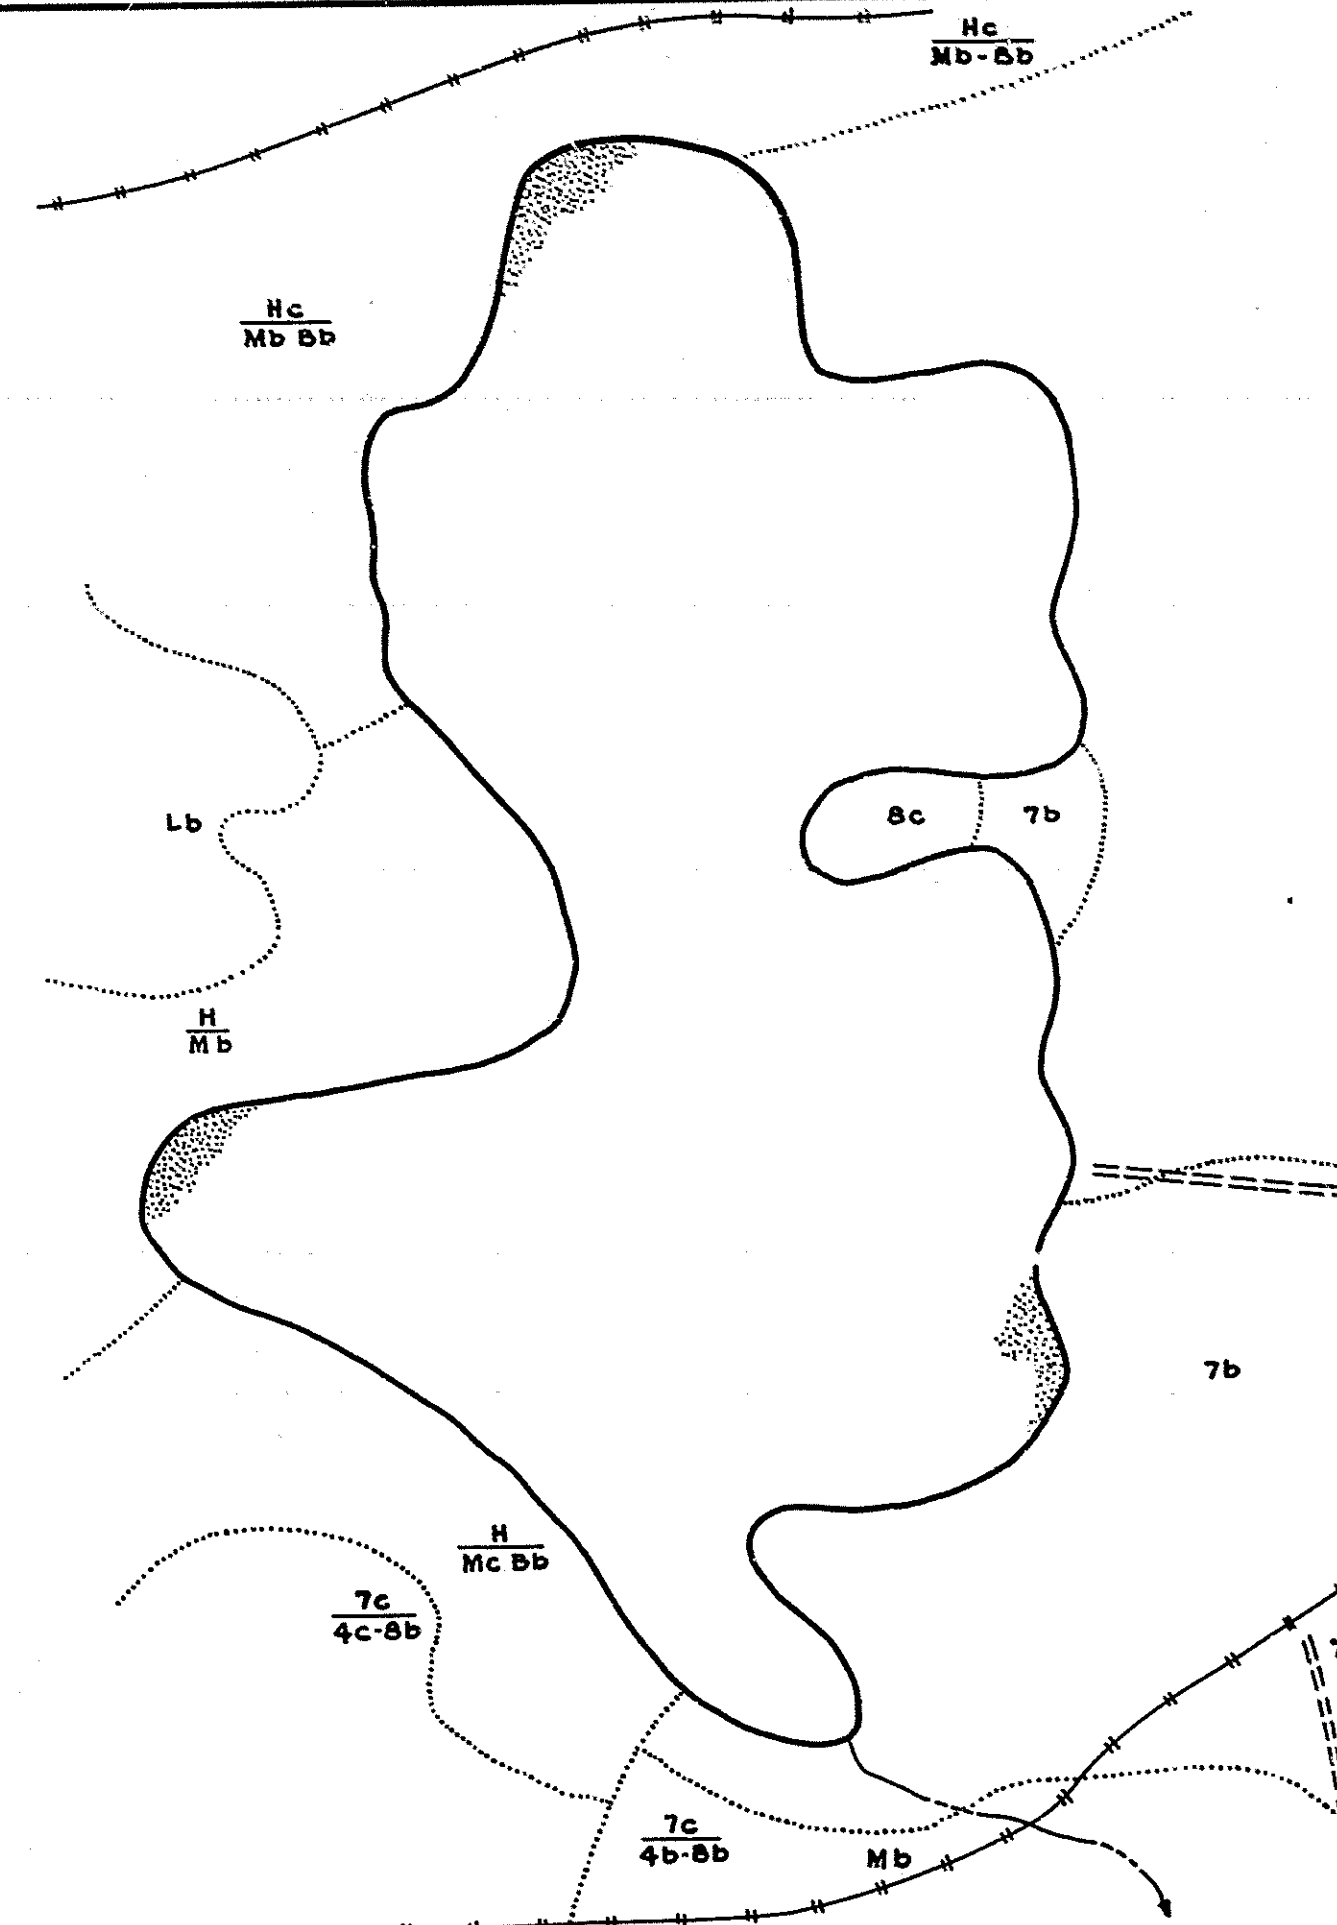

J-12-14

R-9
 U.S. Department of Agriculture
 Forest Service
 LAKE AND STREAM SURVEY
 LOON LAKE
 Ottawa National Forest
 Michigan

Location: Sec. 26, T.46N. R.37W.
 Scale: 20 inches = 1 Mile

Area 38.51 Acres
 Length of Shoreline 1.4 Miles

Contour Map
 Contour Interval = 5'

Aquatic Vegetation Map

Cover Type and
 Lake Bottom Soil Type Map

J-12-14

3-26-40 F.S.W.
 LOON LAKE, IRON COUNTY