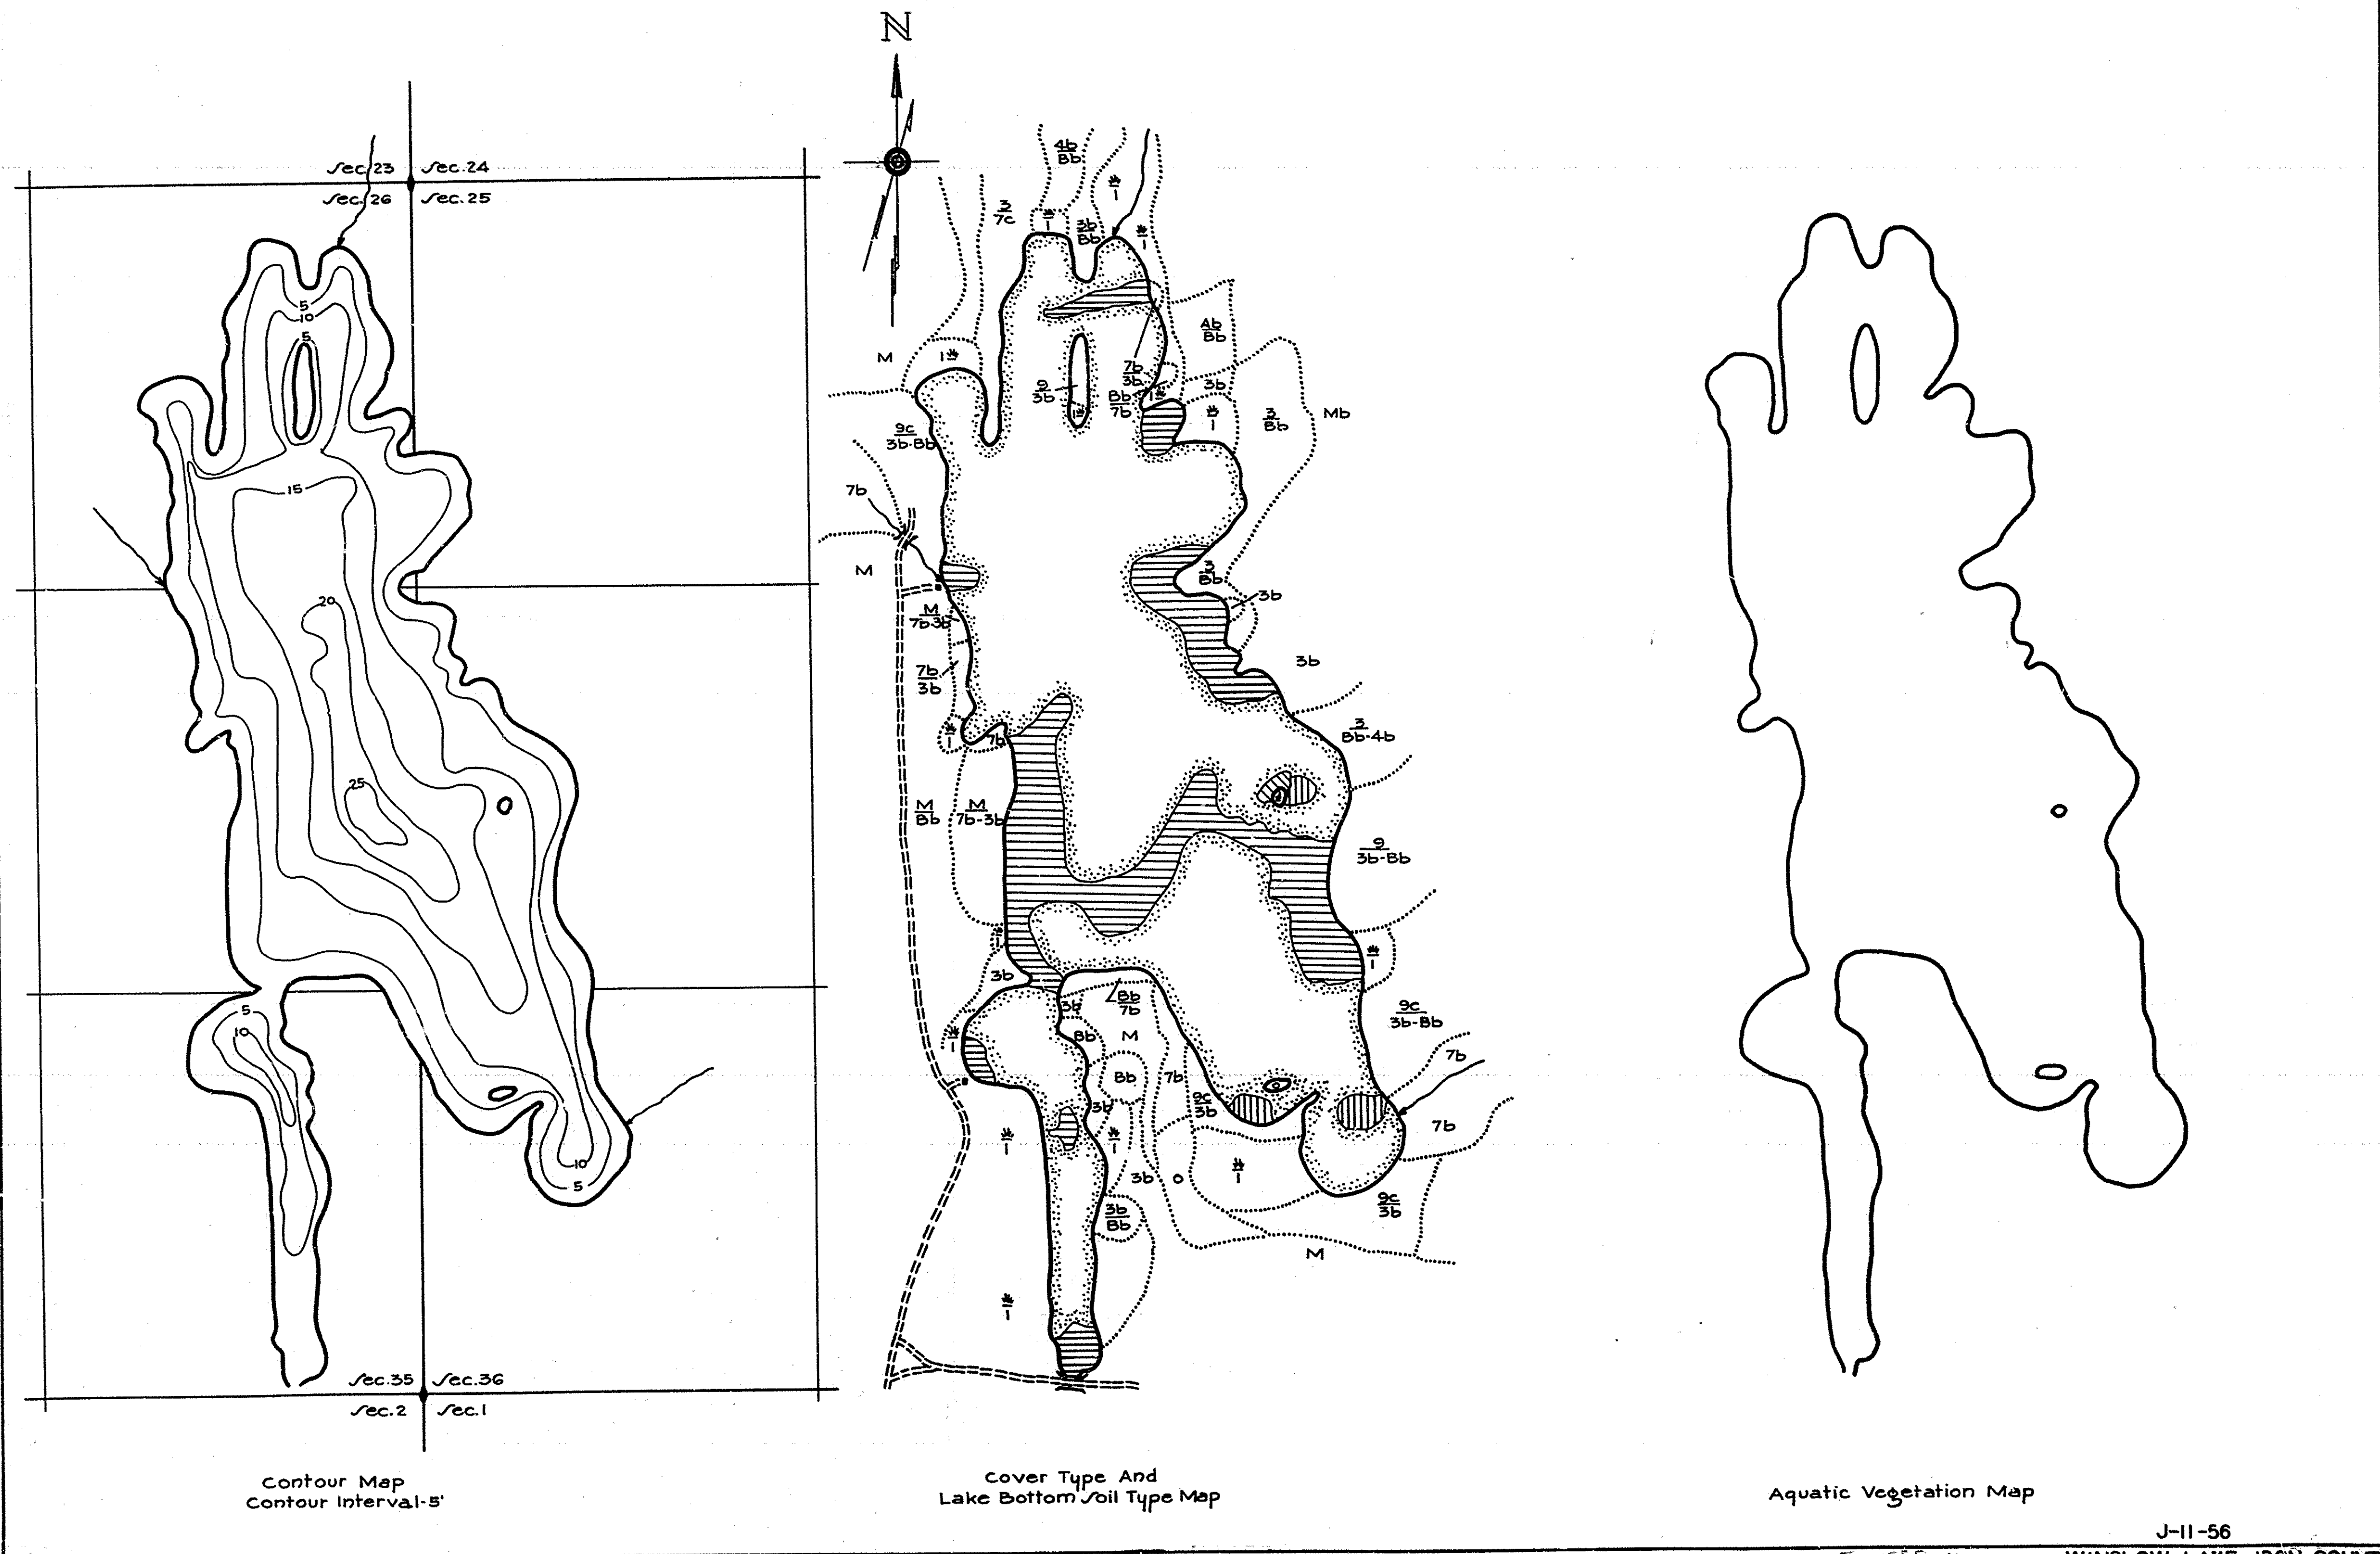

MICHIGAN DEPARTMENT OF NATURAL RESOURCES
WINSLOW LAKE
 AREA 235 ACRES
 IRON COUNTY T. 46 N., R. 36 W., SECS. 25, 26, 35, 36
 SURVEY AND SOUNDINGS MAR. 22, 1978
 BY
 U.S. FOREST SERVICE

LEGEND

BOTTOM

- Sand
- Organic
- Bedrock

SHORE FEATURES

- Wooded
- Marsh
- Bridge
- Improved road
- Inlet or outlet

95-11-0

R-9
 U.S. Department of Agriculture
 Forest Service
 LAKE AND STREAM SURVEY
 WINSLOW LAKE
 Ottawa National Forest
 Michigan

Location: Secs. 23-24-25-26, T.46N.R.36W.
 Scale: 8"=1 Mile.

Area: 249 Acres
 Length of Shoreline: 3.875 Miles

J-11-56

WINSLOW LAKE, IRON COUNTY