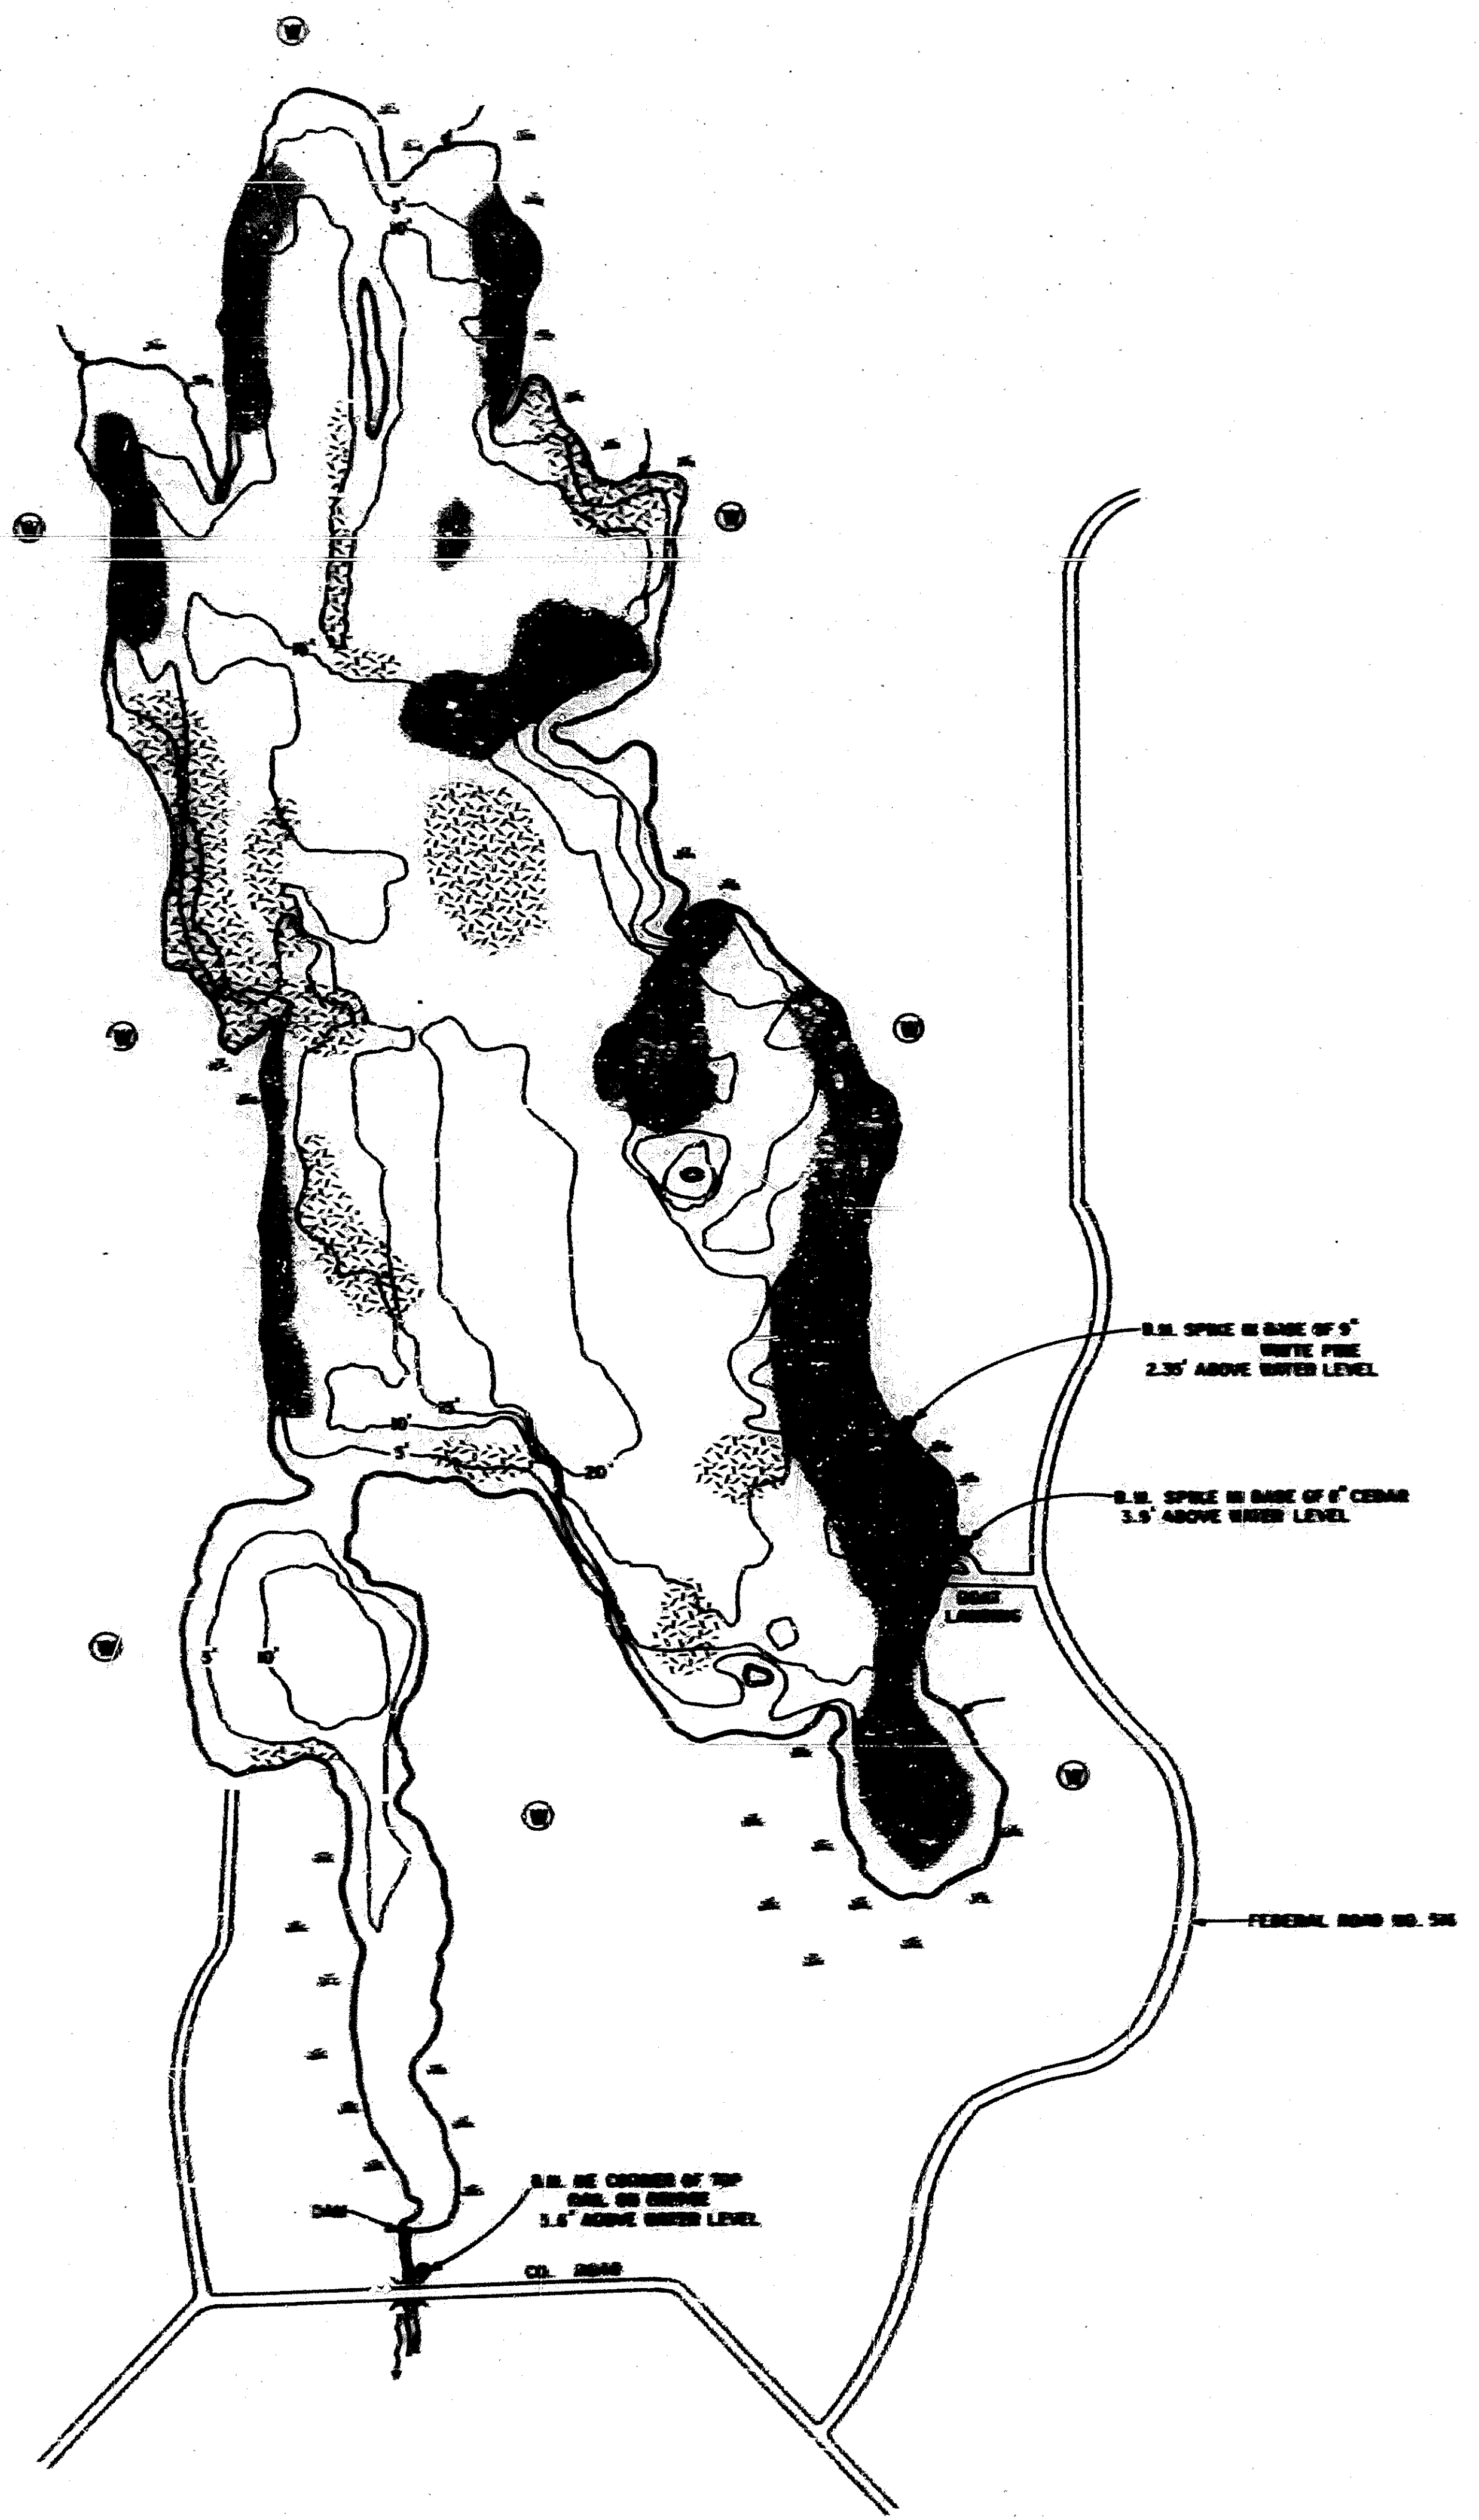

MICHIGAN DEPARTMENT OF NATURAL RESOURCES
WINSLOW LAKE
 AREA 235 ACRES
 IRON COUNTY T. 46 N., R. 36 W., SECS. 25, 26, 35, 36
 SURVEY AND SOUNDINGS MAR. 22, 1978
 BY
 U.S. FOREST SERVICE

LEGEND

BOTTOM

- Sand
- Organic
- Bedrock

SHORE FEATURES

- Wooded
- Marsh
- Bridge
- Improved road
- Inlet or outlet

95-11-0

R-9
 U.S. Department of Agriculture
 Forest Service
 LAKE AND STREAM SURVEY
 WINSLOW LAKE
 Ottawa National Forest
 Michigan

Location: Secs. 23-24-25-26, T.46N.R.36W.
 Scale: 8"=1 Mile.

Area: 249 Acres
 Length of Shoreline: 3.875 Miles

J-11-56

WINSLOW LAKE, IRON COUNTY