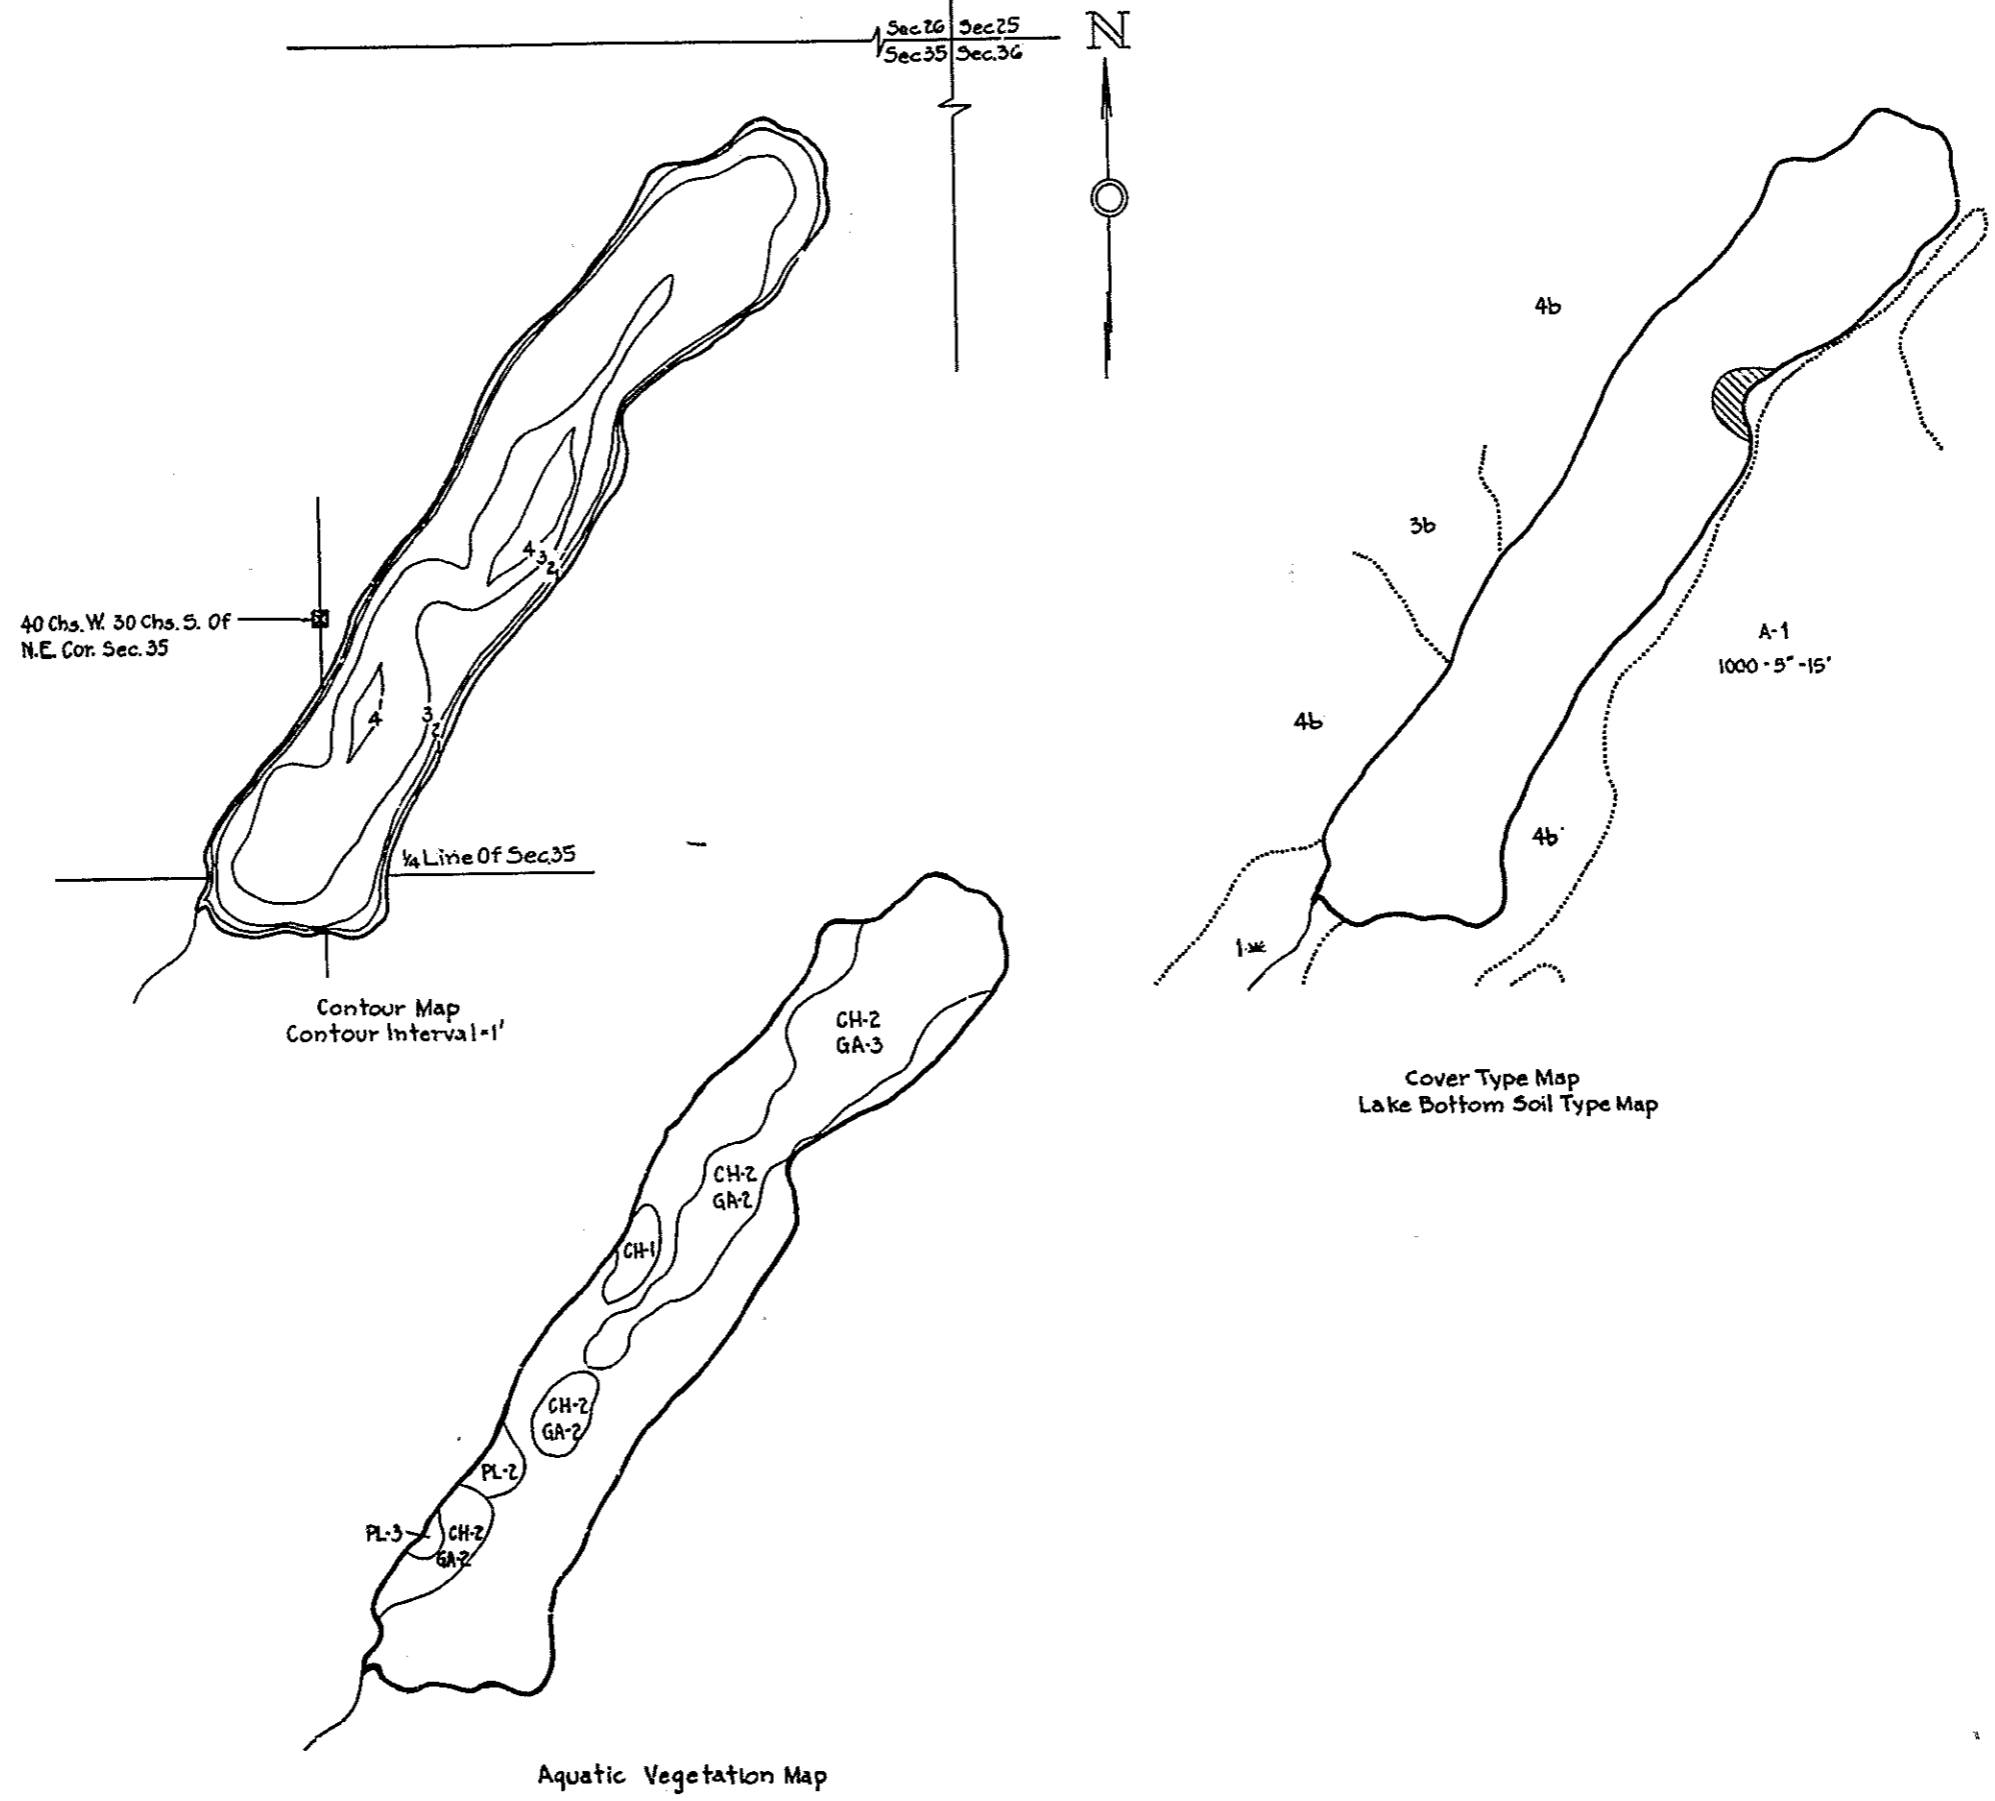

91-01-P

R-9  
U.S. Department of Agriculture  
Forest Service  
LAKE AND STREAM SURVEY  
MASSEY LAKE  
Marquette National Forest  
Michigan

Location Sec. 35 T41N. R4W.  
Scale 16"=1 Mile

Area 23 Acres  
Length Of Shore Line 1.1 Miles

J-10-18

MASSEY LAKE, MACKINAC COUNTY