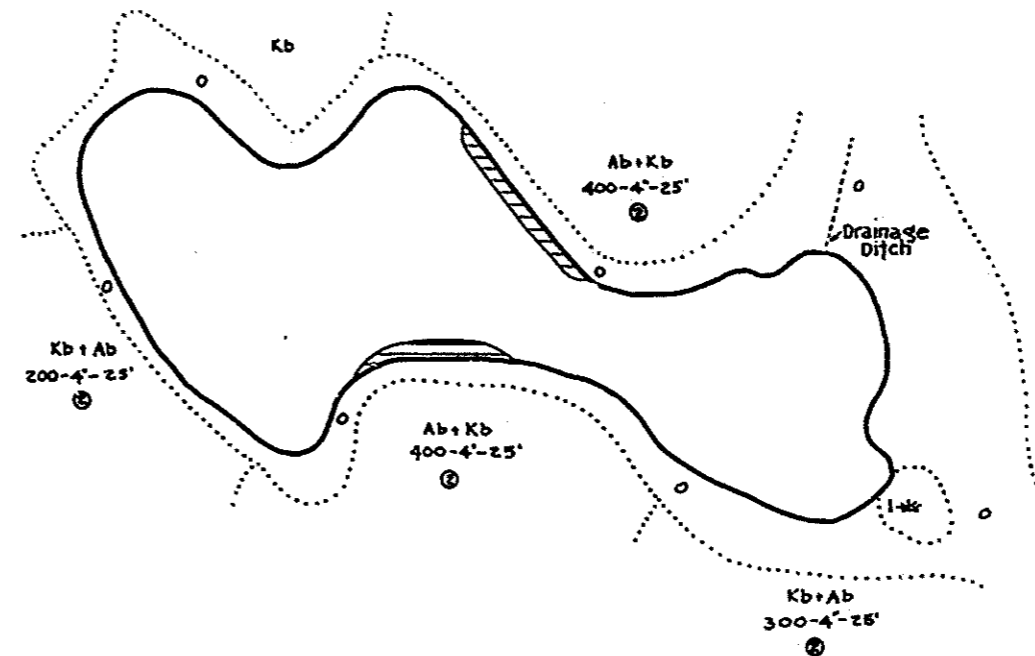

09-8-7

R-9
 U.S. Department of Agriculture
 Forest Service
LAKE AND STREAM SURVEY
LEAF LAKE
 Manistee National Forest
 Michigan

Location: Sec. 29 & 30, T16N. R.13W.
 Scale: 24 Inches = 1 Mile

Area 12.45 Acres
 Length of Shoreline .79 Miles

Contour Map
 Contour Interval = 5

Cover Type And
 Lake Bottom Soil Type Map

Aquatic Vegetation Map

1-Rare
 2-Common
 3-Abundant