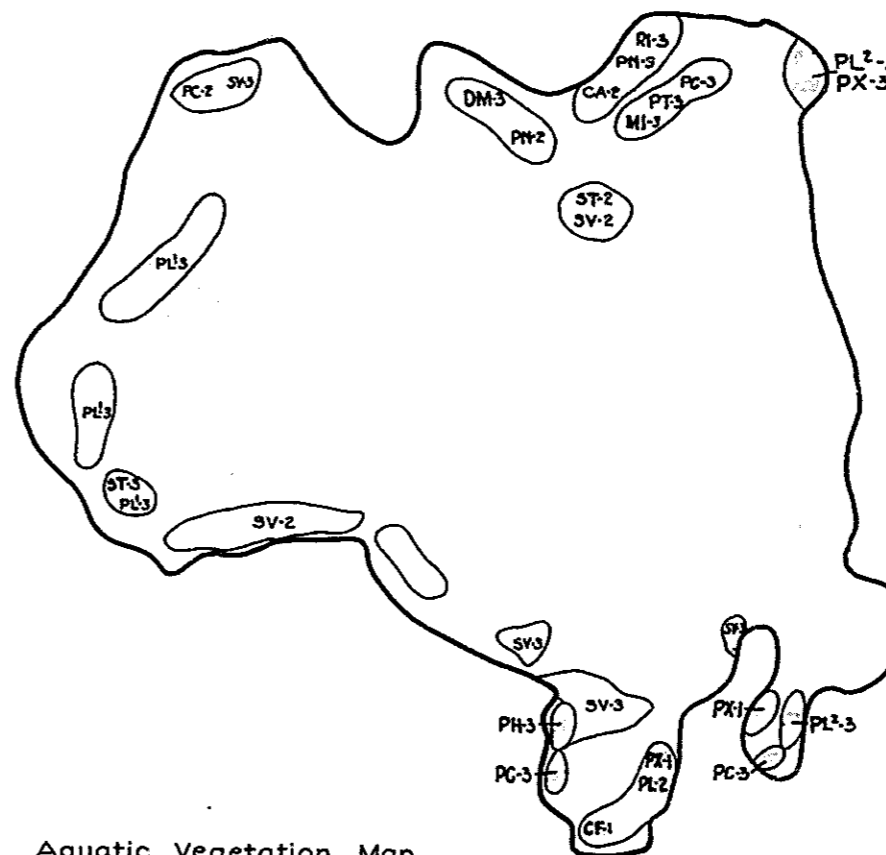

R-9
U.S. Department of Agriculture
Forest Service
LAKE AND STREAM SURVEY
BIG BASS LAKE
Hiawatha National Forest
Michigan

Location: Sec's 31 & 32 T.44 N. R.17 W.
Scale: 6"=1 Mile.

Area: 294 Acres.
Length of Shore Line: 3.5 Miles.

Contour Map.
Contour Interval 5'.

Aquatic Vegetation Map.

Cover Type and
Lake Bottom Soil Type Map.