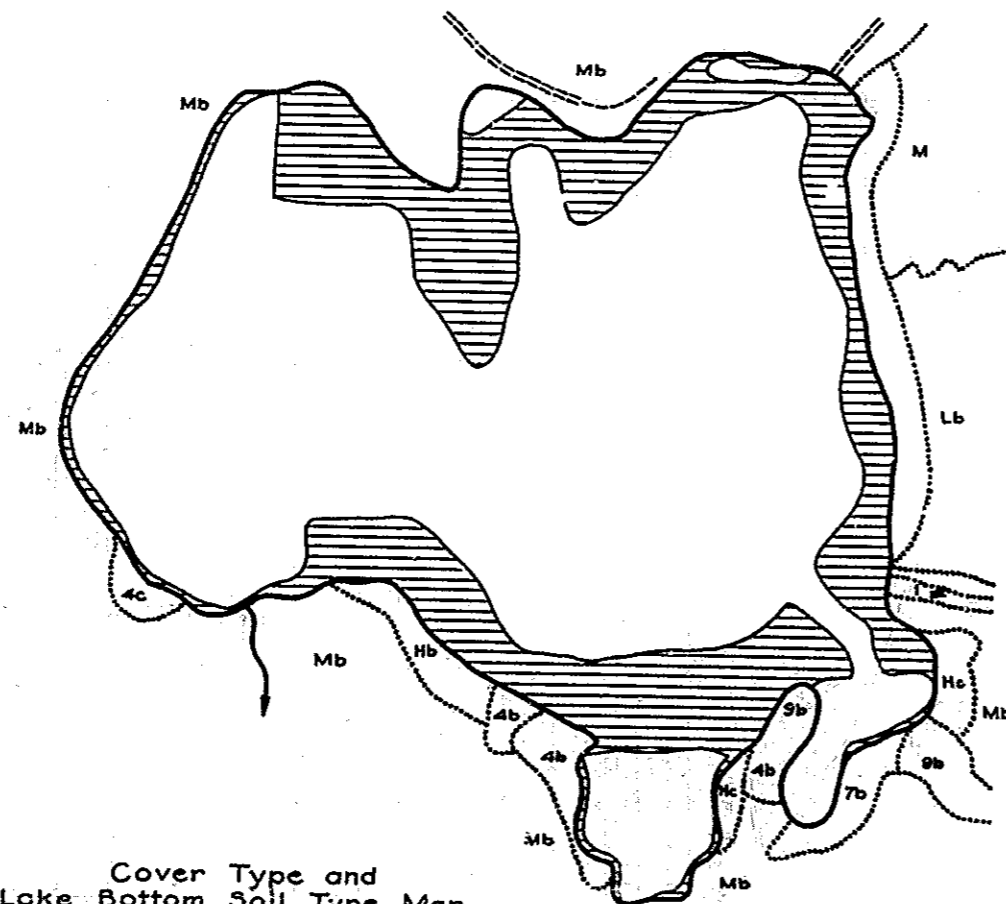

R-9
U.S. Department of Agriculture
Forest Service
LAKE AND STREAM SURVEY
BIG BASS LAKE
Hiawatha National Forest
Michigan

Location: Sec's 31 & 32 T.44 N. R.17 W.
Scale: 6"=1 Mile.

Area: 294 Acres.
Length of Shore Line: 3.5 Miles.

Contour Map.
Contour Interval 5'.

Aquatic Vegetation Map.

Cover Type and
Lake Bottom Soil Type Map.