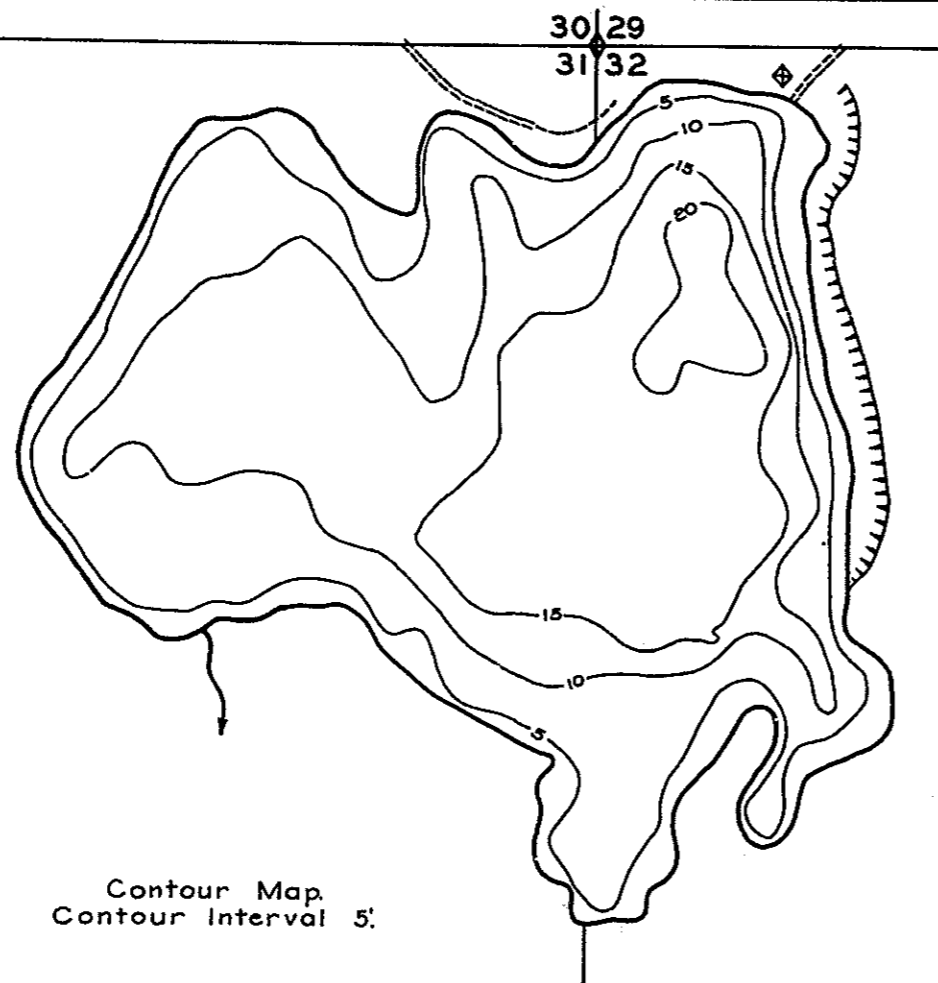

R-9
U.S. Department of Agriculture
Forest Service
LAKE AND STREAM SURVEY
BIG BASS LAKE
Hiawatha National Forest
Michigan

Location: Sec's 31 & 32 T.44 N. R.17 W.
Scale: 6"=1 Mile.

Area: 294 Acres.
Length of Shore Line: 3.5 Miles.

Contour Map.
Contour Interval 5'.

Aquatic Vegetation Map.

Cover Type and
Lake Bottom Soil Type Map.