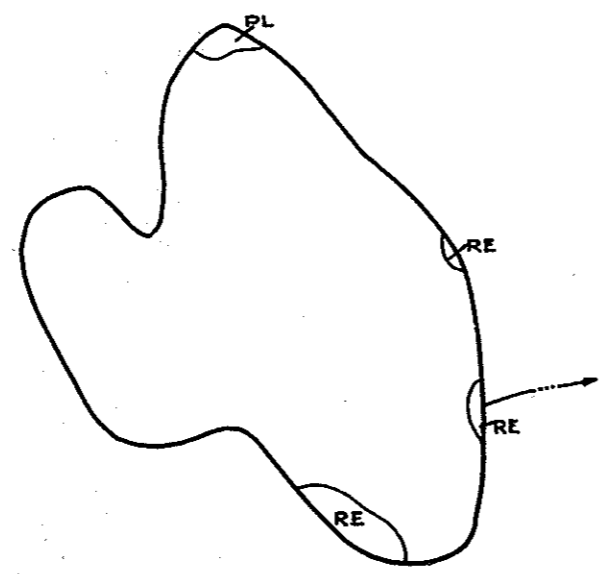

R-9  
U.S. Department of Agriculture  
Forest Service  
LAKE AND STREAM SURVEY  
BLUSH LAKE  
Hiawatha National Forest  
Michigan

Location: Sec. 24 - T. 44N. R. 18W.  
Scale: 8" = 1 Mile.

Area: 93 Acres  
Length of Shoreline: 1.63 Miles

Contour Map  
Contour Interval - 5'

Cover Type And  
Lake Bottom Soil Type Map

Aquatic Vegetation Map