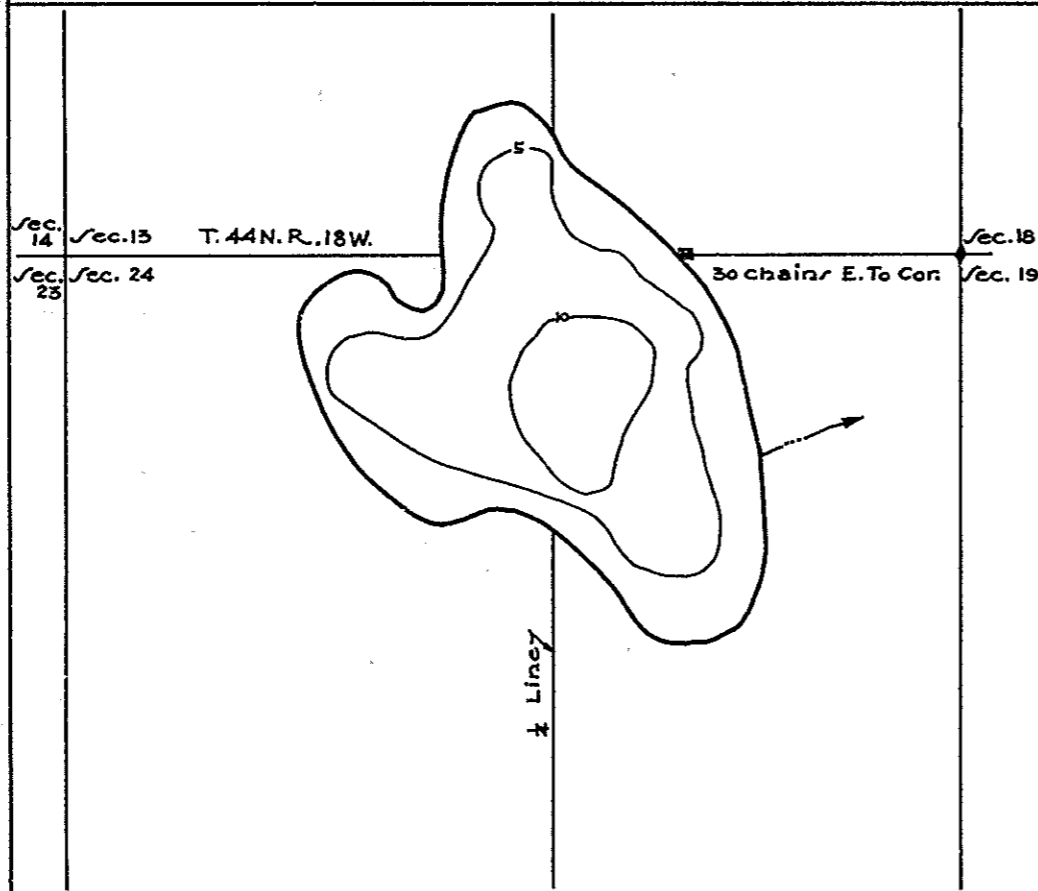

R-9  
U.S. Department of Agriculture  
Forest Service  
LAKE AND STREAM SURVEY  
BLUSH LAKE  
Hiawatha National Forest  
Michigan

Location: Sec. 24 - T. 44N. R. 18W.  
Scale: 8" = 1 Mile.

Area: 93 Acres  
Length of Shoreline: 1.63 Miles

Contour Map  
Contour Interval - 5'

Cover Type And  
Lake Bottom Soil Type Map

Aquatic Vegetation Map