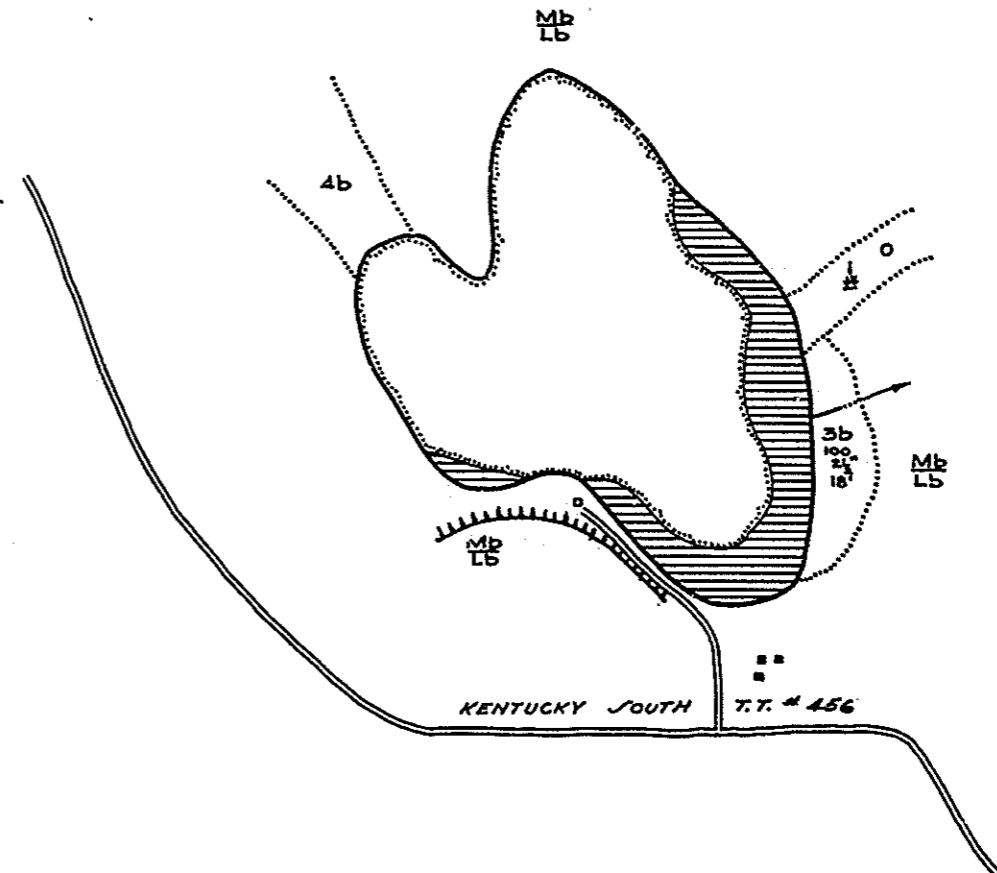

R-9  
U.S. Department of Agriculture  
Forest Service  
LAKE AND STREAM SURVEY  
BLUSH LAKE  
Hiawatha National Forest  
Michigan

Location: Sec. 24 - T. 44N. R. 18W.  
Scale: 8" = 1 Mile.

Area: 93 Acres  
Length of Shoreline: 1.63 Miles

Contour Map  
Contour Interval - 5'

Cover Type And  
Lake Bottom Soil Type Map

Aquatic Vegetation Map