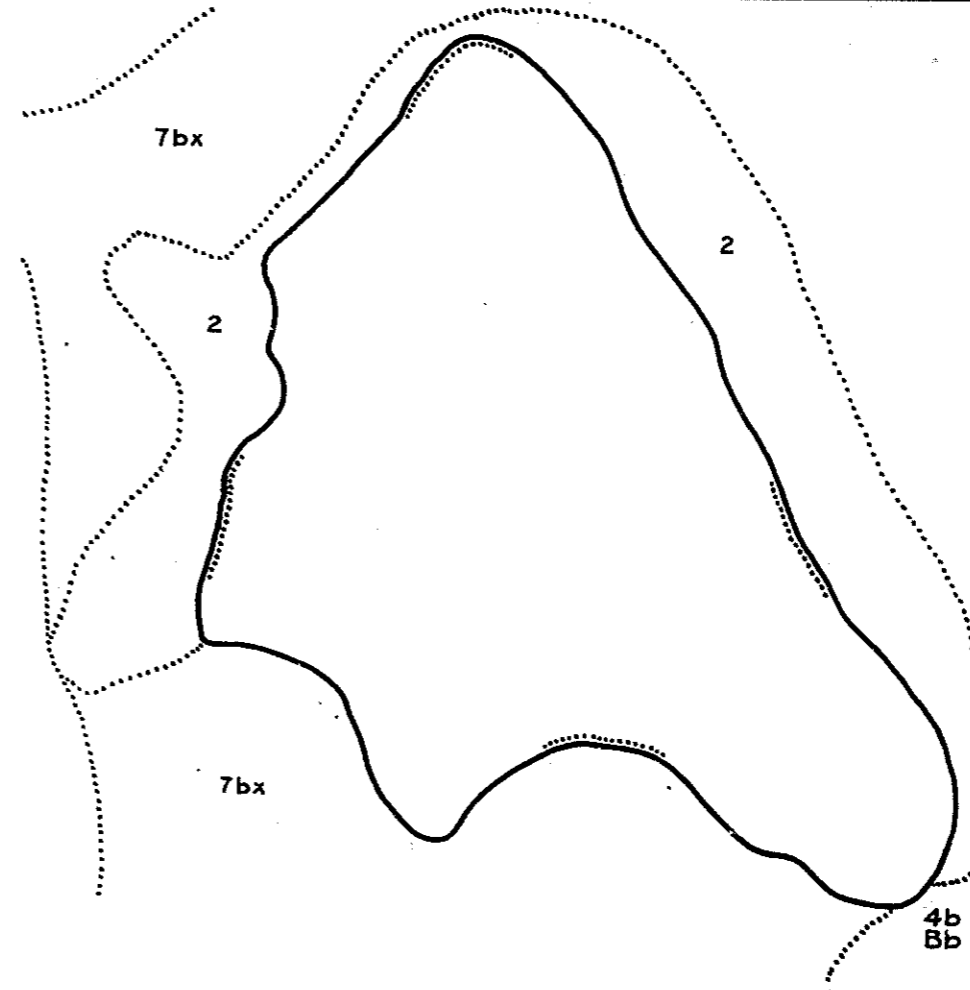

R-9  
U. S. Department of Agriculture  
Forest Service  
LAKE AND STREAM SURVEY  
BREVICK LAKE  
Hiawatha National Forest  
Michigan

Location: Sec. 24 T.44 N. R. 18 W.  
Scale: 32 inches = 1 Mile

Area 14.4 Acres  
Length of Shoreline: 0.656 Miles

Contour Map  
Contour Interval-5'

Cover Type and Lake  
Bottom Soil Type Map

Aquatic Vegetation Map