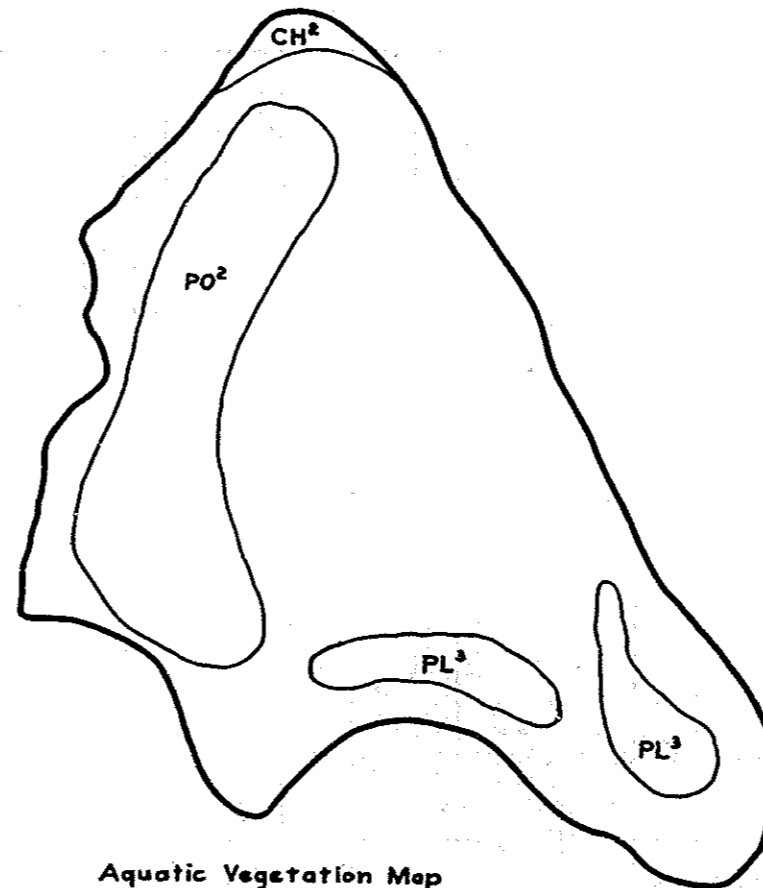

R-9  
U. S. Department of Agriculture  
Forest Service  
LAKE AND STREAM SURVEY  
BREVICK LAKE  
Hiawatha National Forest  
Michigan

Location: Sec. 24 T.44 N. R. 18 W.  
Scale: 32 inches = 1 Mile

Area 14.4 Acres  
Length of Shoreline: 0.656 Miles

Contour Map  
Contour Interval-5'

Cover Type and Lake  
Bottom Soil Type Map

Aquatic Vegetation Map