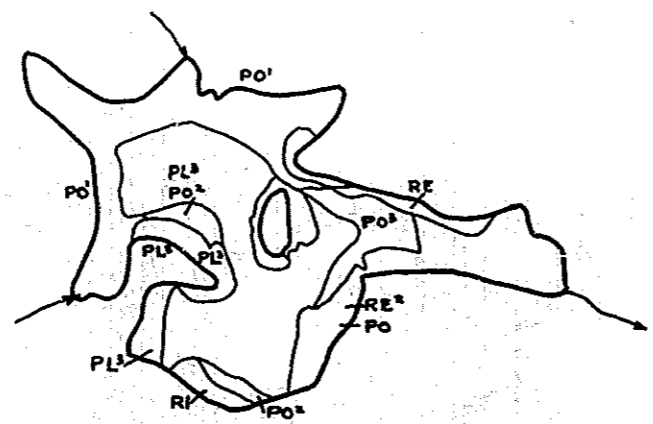

R-9
U.S. Department of Agriculture
Forest Service
LAKE AND STREAM SURVEY
COOKSON LAKE
Hlawatha National Forest
Michigan

Location: Sec. 21 T.44N. R.18W.
Scale: 8" = 1 Mile

Area: 55 Acres
Length of Shoreline: 2 Miles

Contour Map
Contour Interval 5'

Cover Type And
Lake Bottom Soil Type Map

Aquatic Vegetation Map

Dr. R. J. G. 11/31