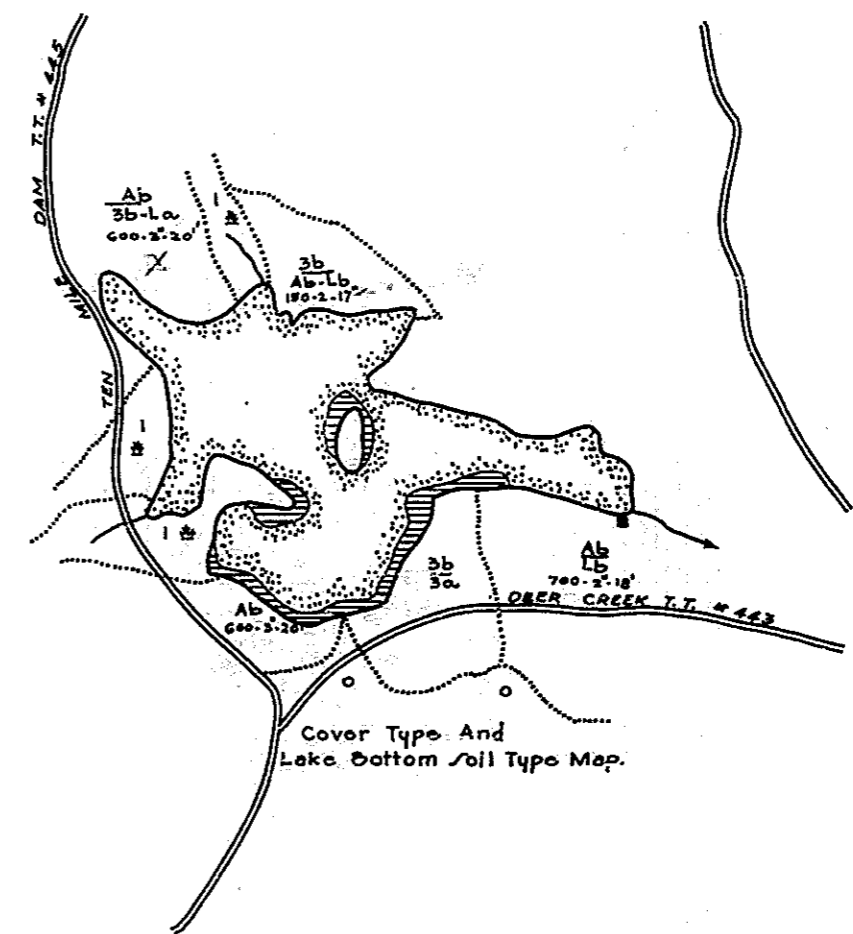

R-9
U.S. Department of Agriculture
Forest Service
LAKE AND STREAM SURVEY
COOKSON LAKE
Hlawatha National Forest
Michigan

Location: Sec. 21 T.44N. R.18W.
Scale: 8" = 1 Mile

Area: 55 Acres
Length of Shoreline: 2 Miles

Contour Map
Contour Interval 5'

Cover Type And
Lake Bottom Soil Type Map

Aquatic Vegetation Map

Dr. R. J. G. 11/31