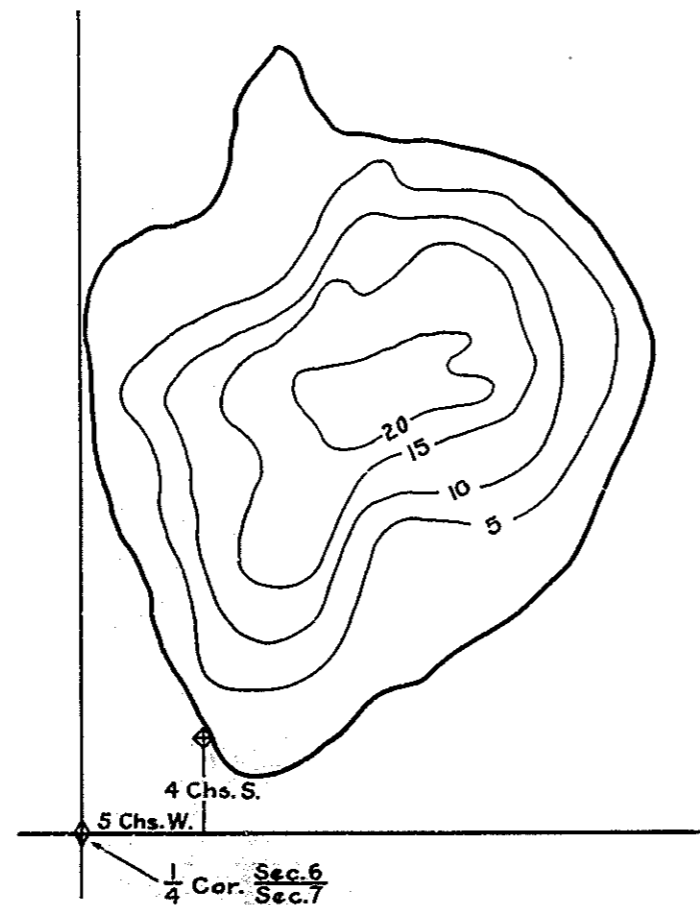

R-9
U. S. Department of Agriculture
Forest Service
LAKE AND STREAM SURVEY
MINERVA LAKE
Hiawatha National Forest
Michigan

Location: Sec. 6 T. 43 N. R. 17 W.
Scale: 16 Inches = 1 Mile

Area: 743 Acres
Length of Shoreline: 1.1 Miles

Contour Map
Contour Interval-5'

Cover Type and Lake
Bottom Soil Type Map

Aquatic Vegetation Map