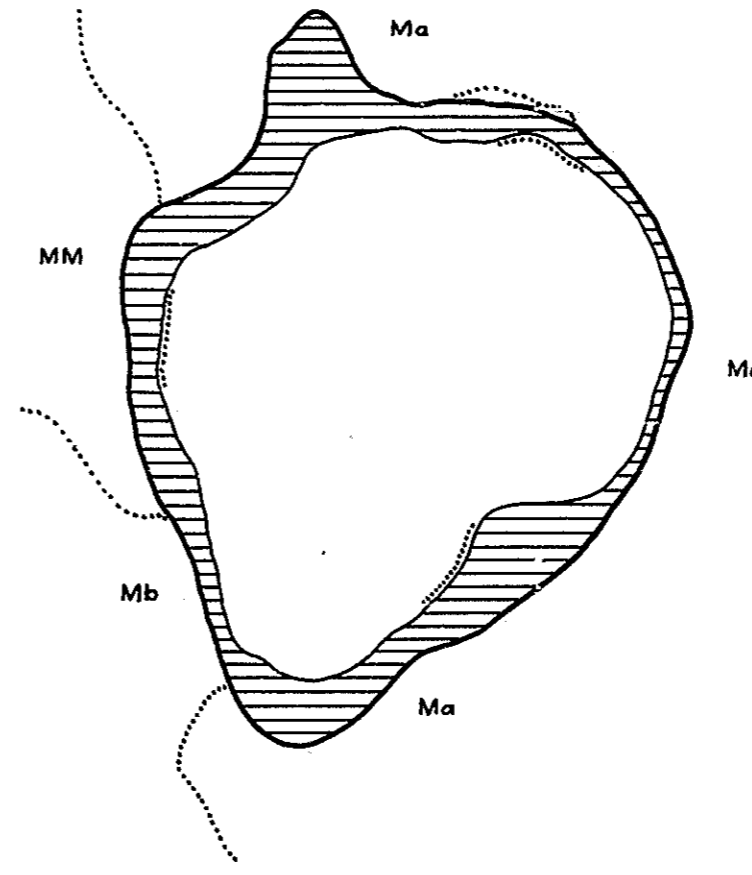

R-9
U. S. Department of Agriculture
Forest Service
LAKE AND STREAM SURVEY
MINERVA LAKE
Hiawatha National Forest
Michigan

Location: Sec. 6 T. 43 N. R. 17 W.
Scale: 16 Inches = 1 Mile

Area: 743 Acres
Length of Shoreline: 1.1 Miles

Contour Map
Contour Interval-5'

Cover Type and Lake
Bottom Soil Type Map

Aquatic Vegetation Map