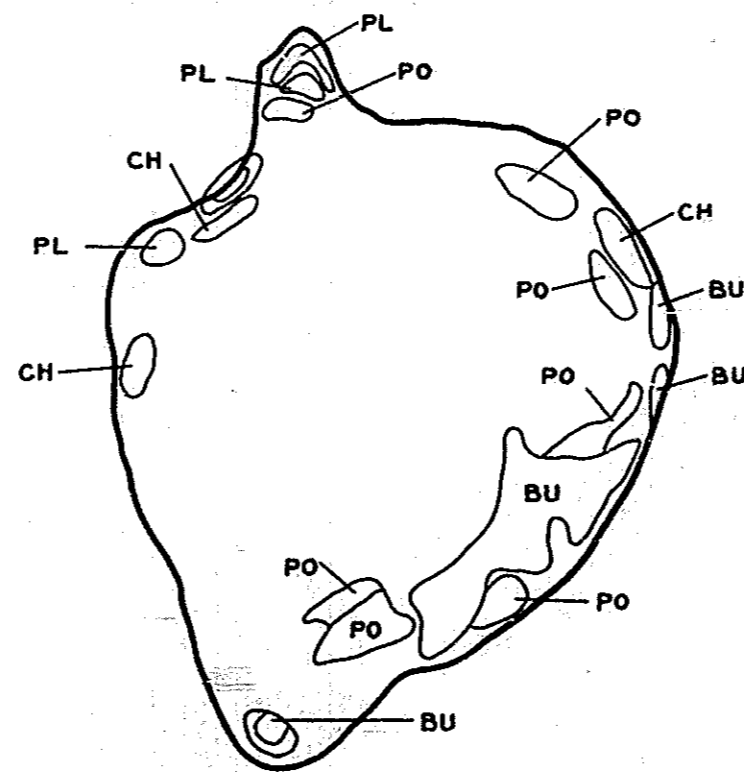

R-9
U. S. Department of Agriculture
Forest Service
LAKE AND STREAM SURVEY
MINERVA LAKE
Hiawatha National Forest
Michigan

Location: Sec. 6 T. 43 N. R. 17 W.
Scale: 16 Inches = 1 Mile

Area: 743 Acres
Length of Shoreline: 1.1 Miles

Contour Map
Contour Interval-5'

Cover Type and Lake
Bottom Soil Type Map

Aquatic Vegetation Map