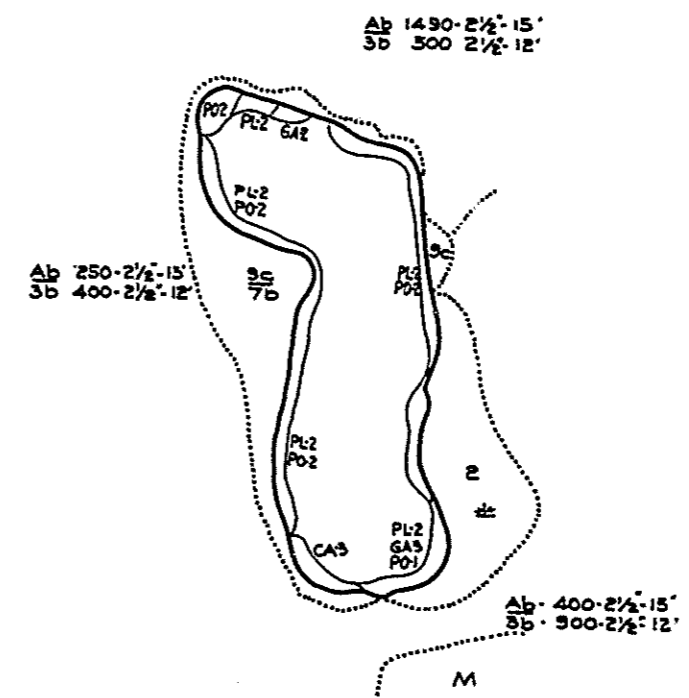

E-9-1

R-9
U. S. Department of Agriculture
Forest Service
LAKE AND STREAM SURVEY
PEANUT LAKE
Hiawatha National Forest
Michigan

Location Sec. 15 & 22 T.44N. R.18W.
Scale 16" = 1 Mile

Area 11.5 Acres/
Length of Shoreline .7 Mile

N

18 Chains West
of Sec. Cor.

Sec. 15	Sec. 14
Sec. 22	Sec. 23

Contour Map
Contour Interval = 5'

Cover Type And
Aquatic Vegetation Map

Lake Bottom Soil Type Map

J-6-3