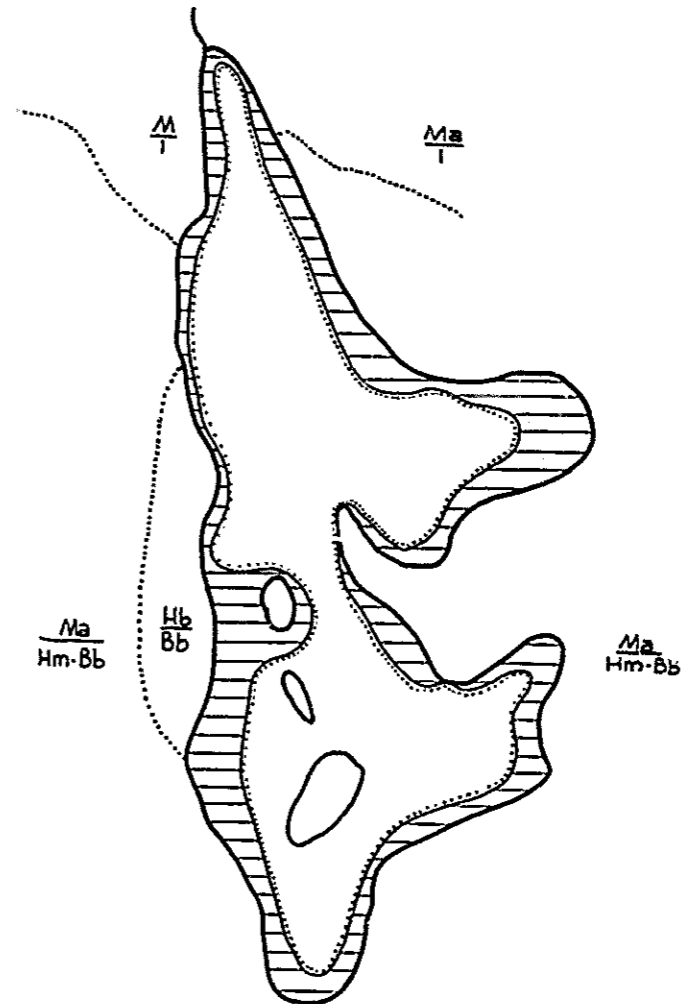

R-9
U.S. Department of Agriculture
Forest Service
LAKE AND STREAM SURVEY
THREE ISLAND LAKE
Hiawatha National Forest
Michigan

Location: Sec. 6, T. 43N, R. 17W
Scale 16" = 1 Mile

Area 30.75 Acres
Length of Shoreline 1.44 Miles

Contour Map
Contour Interval: 5'

Cover Type and
Lake Bottom/Soil Type Map

Aquatic Vegetation Map