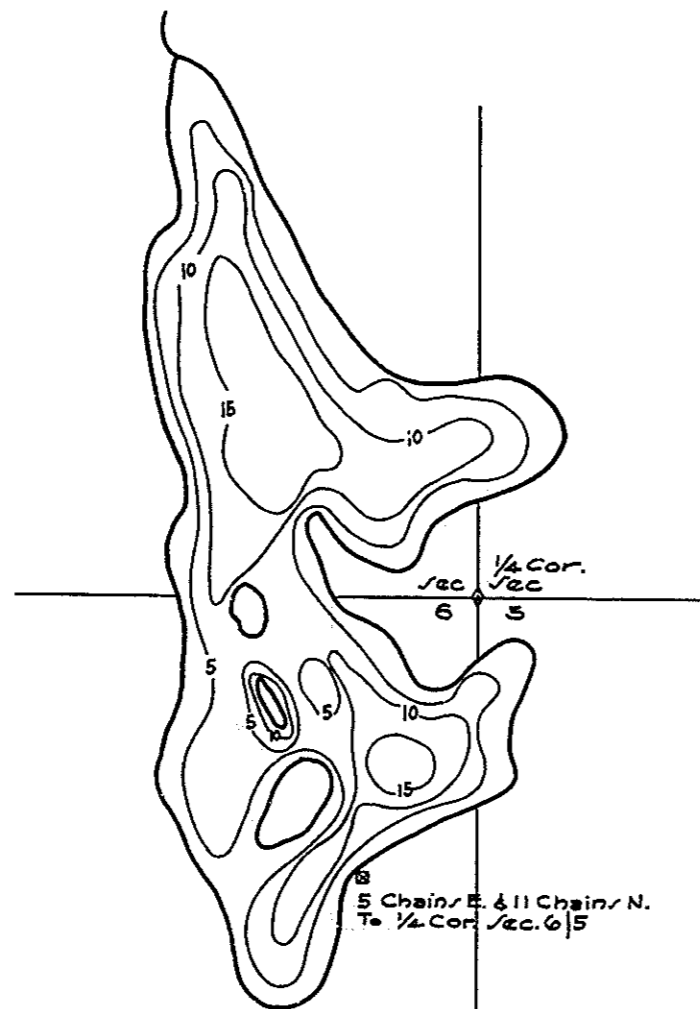

R-9
U.S. Department of Agriculture
Forest Service
LAKE AND STREAM SURVEY
THREE ISLAND LAKE
Hiawatha National Forest
Michigan

Location: Sec. 6, T. 43N, R. 17W
Scale 16" = 1 Mile

Area 30.75 Acres
Length of Shoreline 1.44 Miles

Contour Map
Contour Interval: 5'

Cover Type and
Lake Bottom/Soil Type Map

Aquatic Vegetation Map