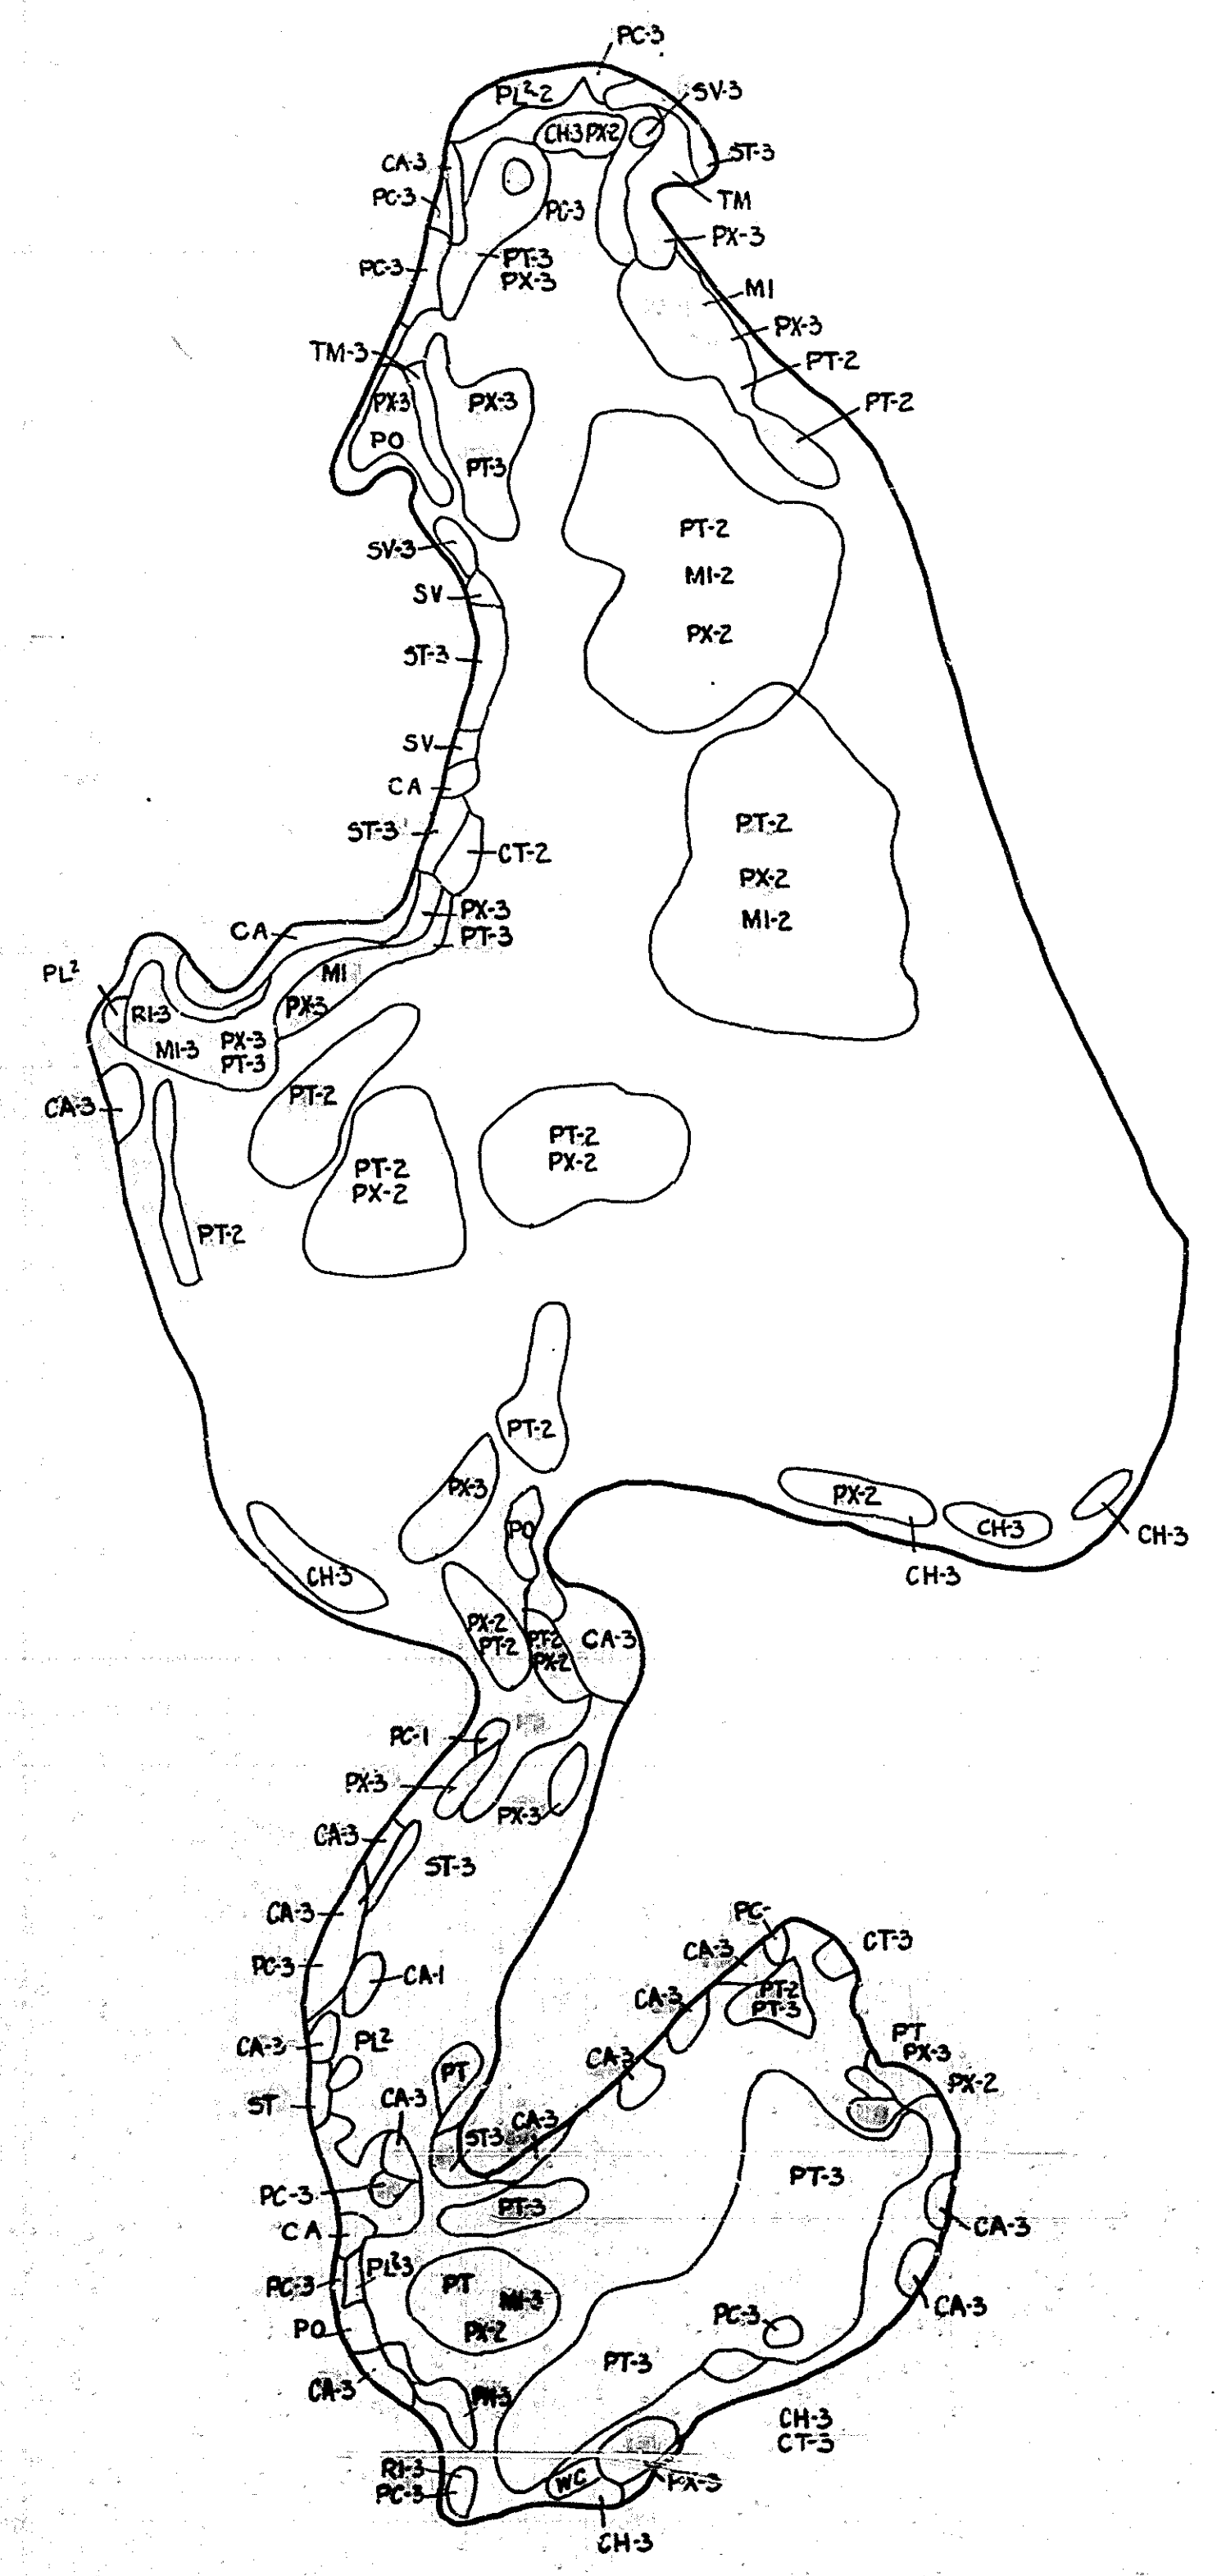

12-9-7

Sheet 2 of 2

R-9
 U.S. Department of Agriculture
 Forest Service
 LAKE AND STREAM SURVEY
 THUNDER LAKE
 Hiawatha National Forest
 Michigan

Sec 19-20-23-30
 Location T43N R17W
 Scale 10" = 1 Mile

Area 480 Acres
 Length of Shore Line 5.1 Miles

Aquatic Vegetation Map

J-6-21

THUNDER LAKE, SCHOOLCRAFT COUNTY