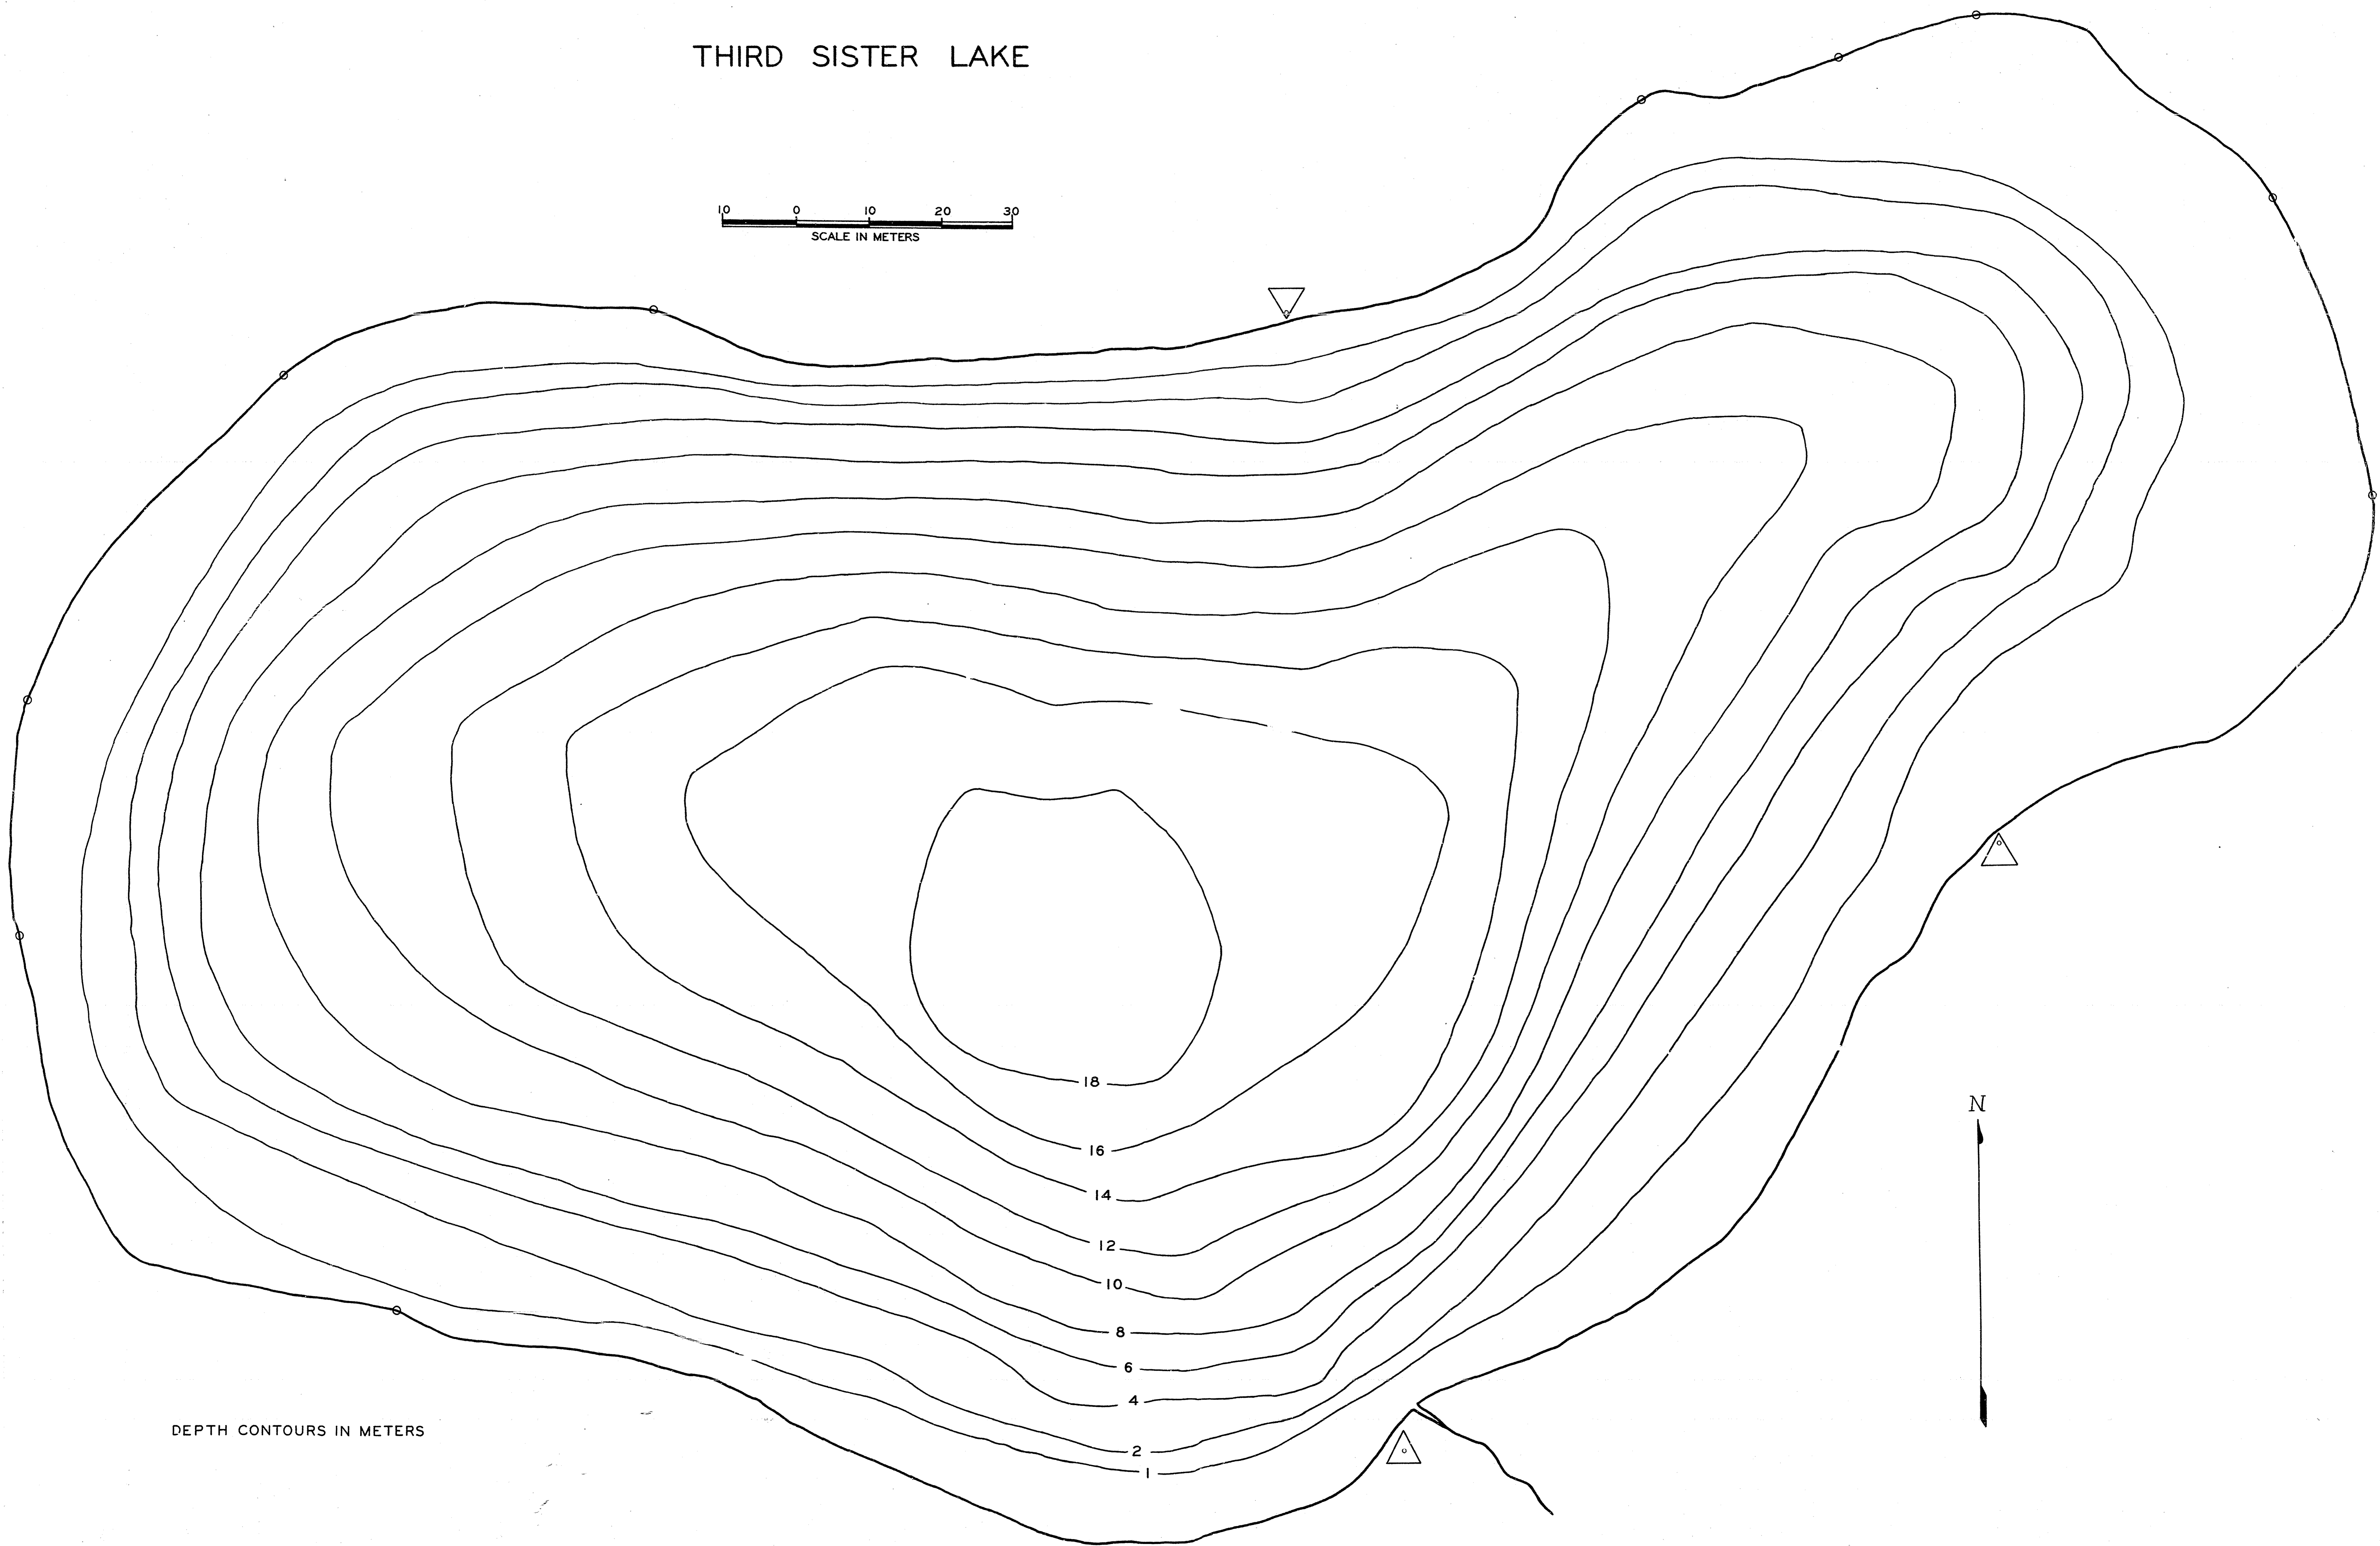

# THIRD SISTER LAKE

DEPTH CONTOURS IN METERS