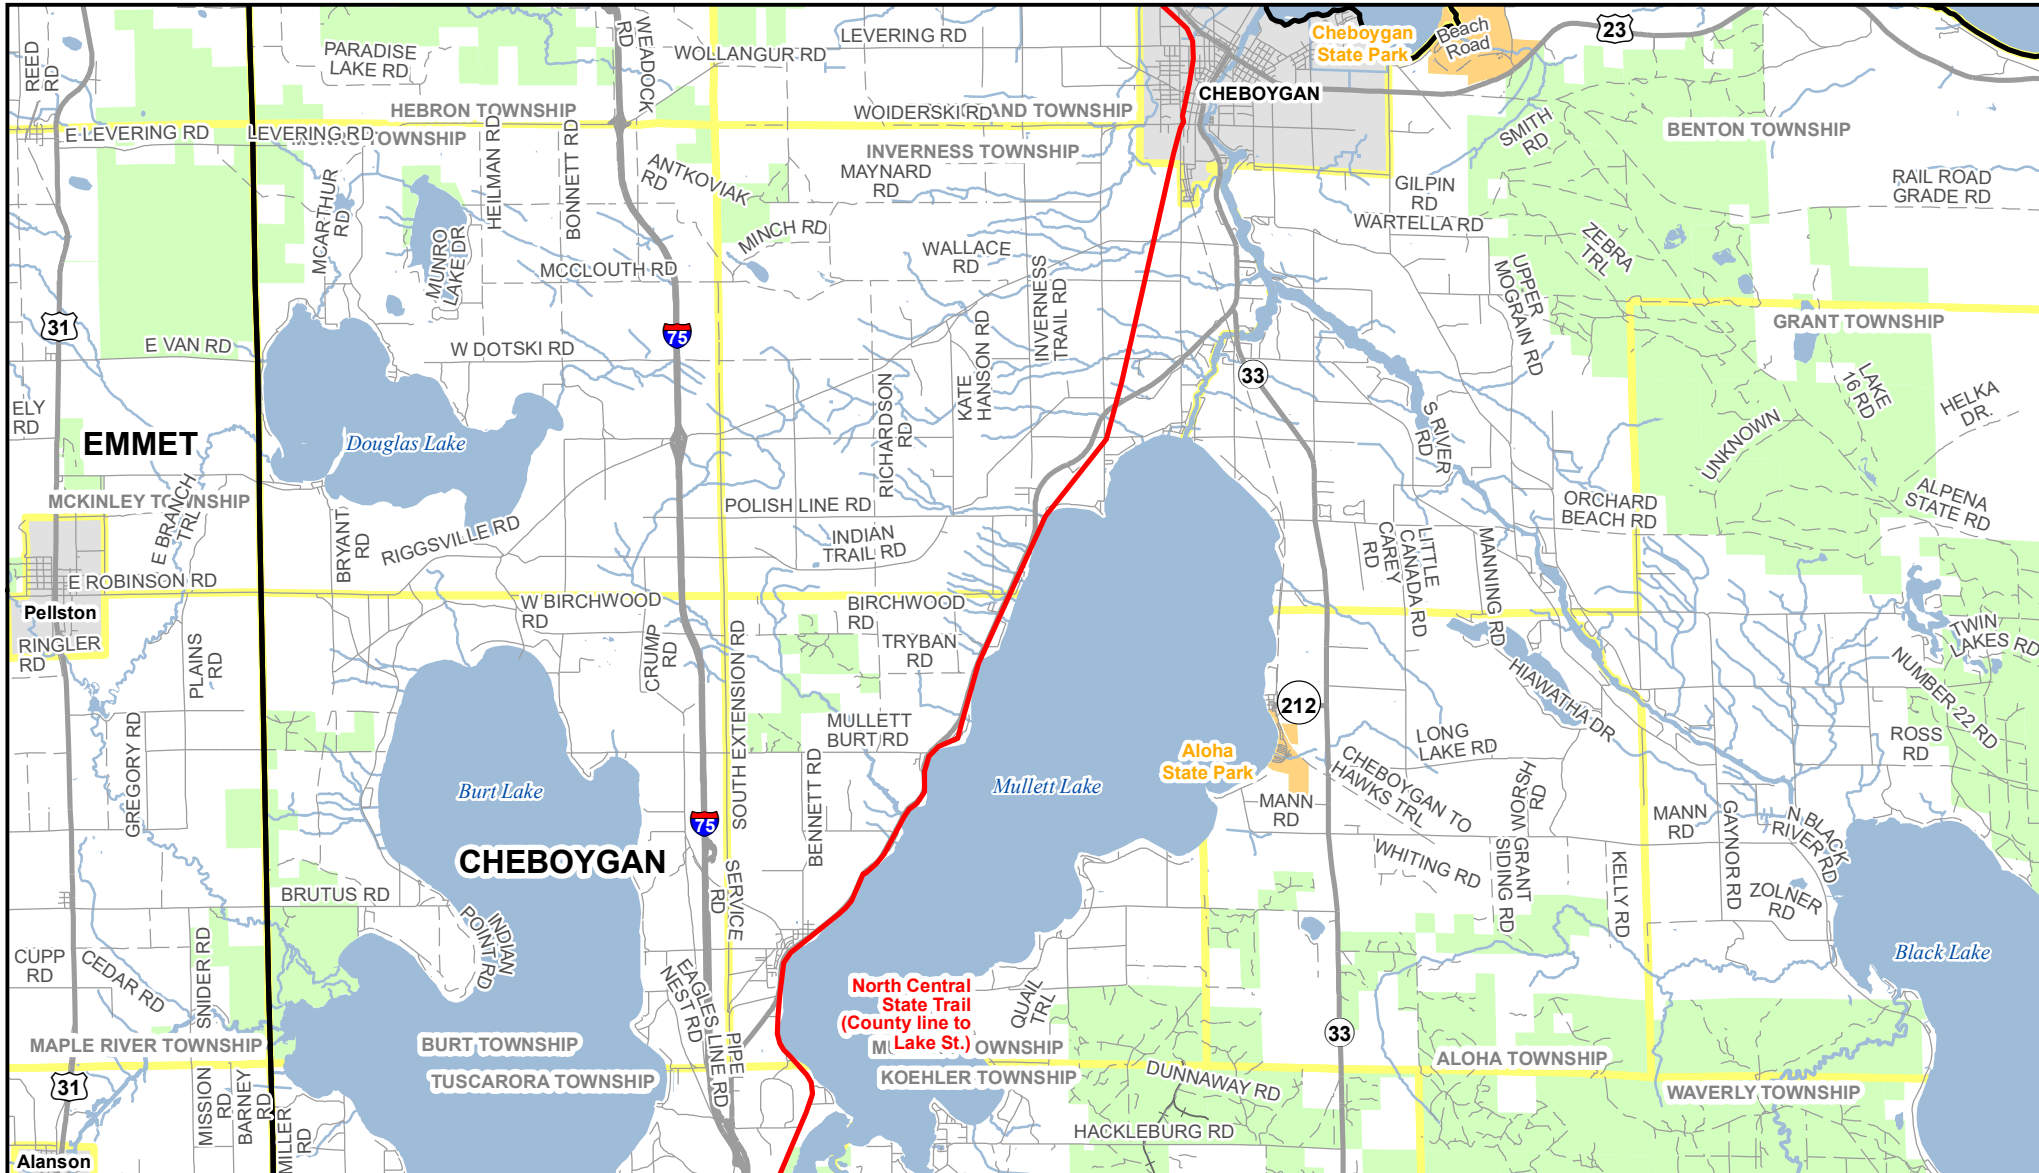

Michigan's Iron Belle Trail - Two Routes, One Great Trail

North Central State Trail - Cheboygan

** The illustrated hike and bicycle trail connections will rely upon partnership opportunities. **

Updated: 4/12/2021
Michigan Department of Natural Resources
Forest Resources Division
Resource Assessment Section

- Iron Belle Trail**
- Existing Biking
 - Highway
 - Paved road
 - - - Gravel or dirt road
 - + Railroad
 - River
 - Lake
 - State Park boundary
 - State land
 - City or Village
 - Township
 - County