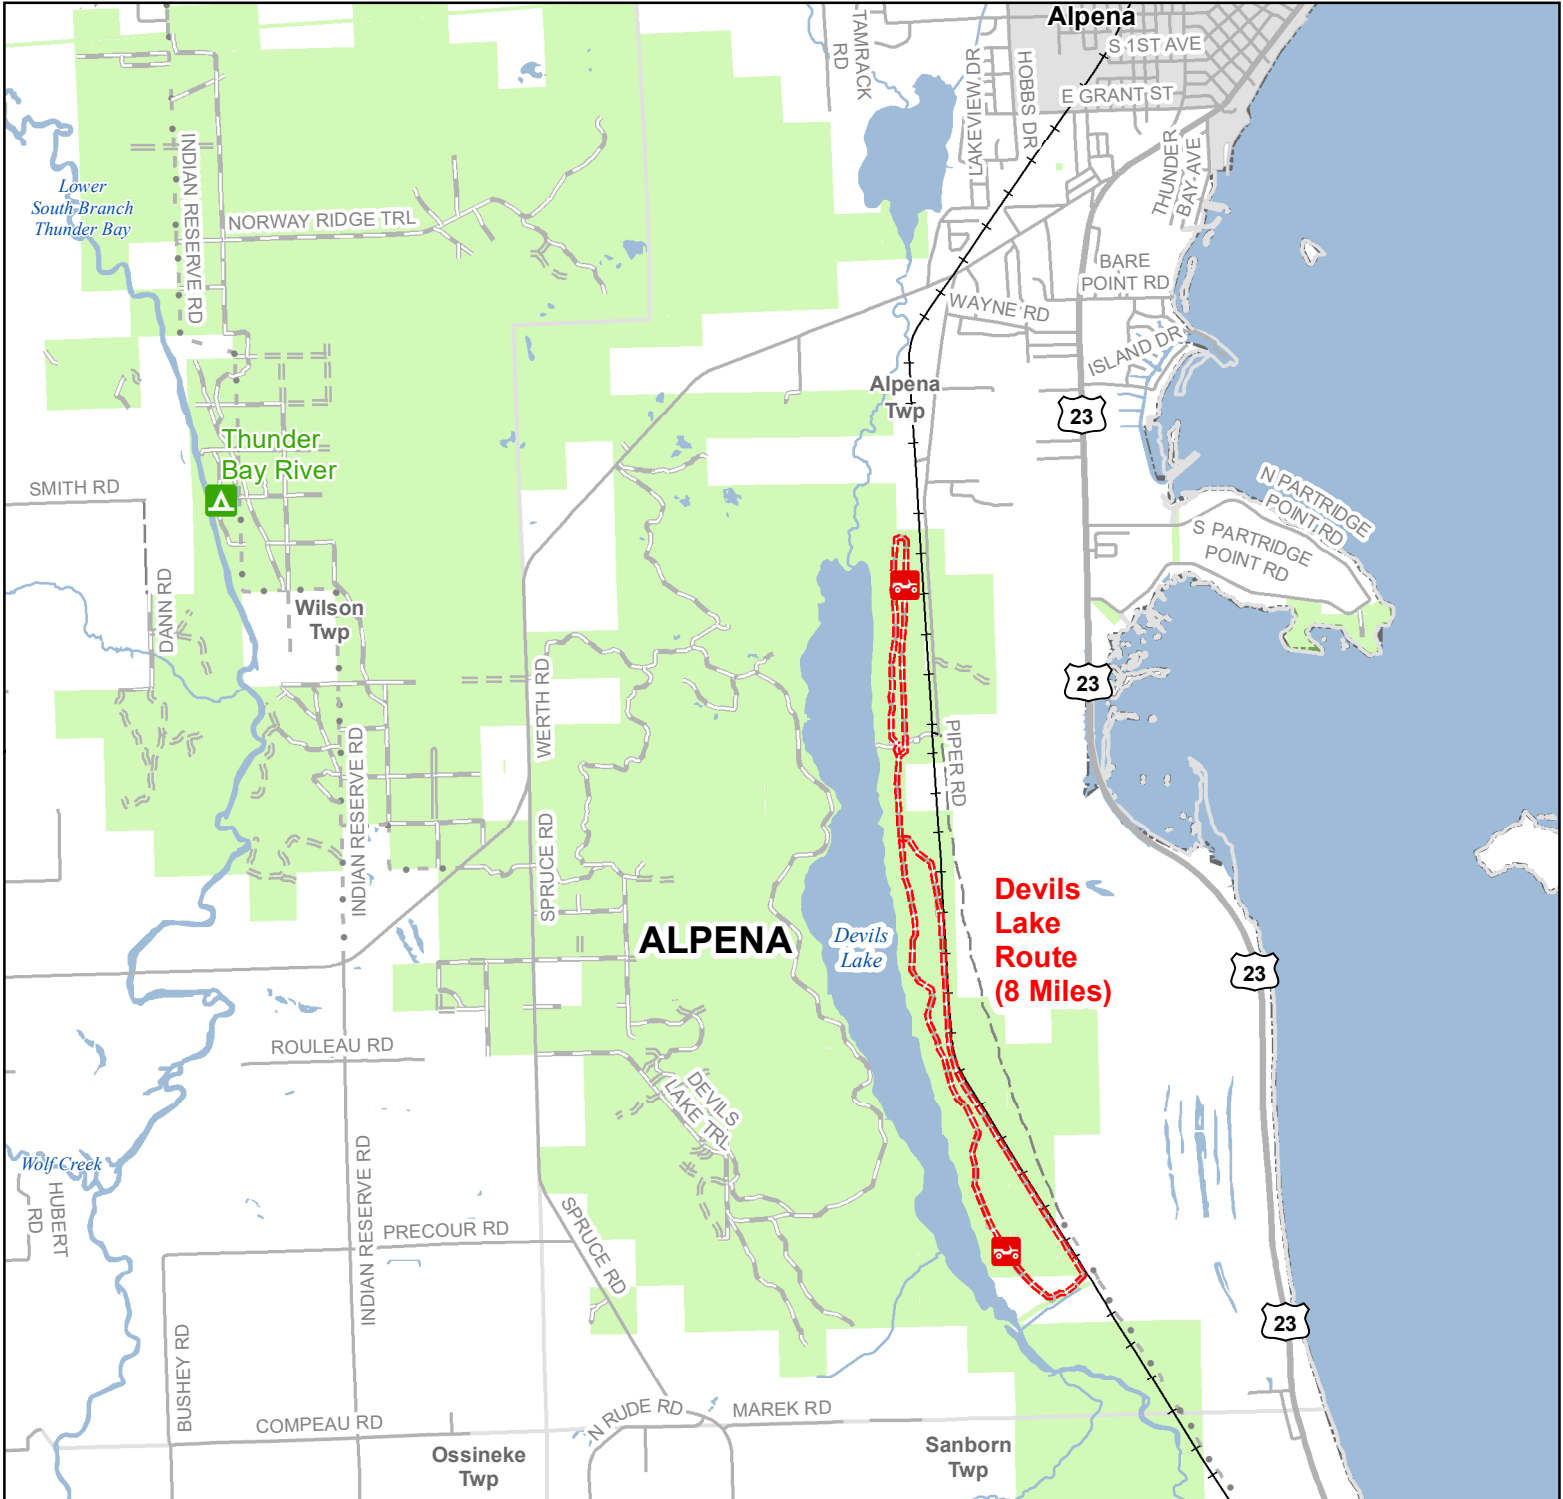

# Devils Lake Route

Alpena County, Michigan

ADVISORY: Trails and Routes have two-way traffic.  
DISCLAIMER: Trails shown on this map are an approximate representation of the trail system at the time of publication and may not reflect current ground conditions.  
**STAY ON SIGNED TRAILS ONLY!**

State Forest Campground

ORV Route

ORV Route – ORVs of all sizes including off-road motorcycles.

ORV license and trail permit required unless licensed by the Secretary of State.

Forest Road

DNR - Forest Access Route

Federal / State Highway

Federal / State / County - Paved Road

Federal / State - Dirt/Gravel Road

County - Gravel Road

County - Dirt Road (Seasonal)

Forest Road

Railroad

Lakes and Rivers

State Forest Land

City or Village

Township

County Boundary