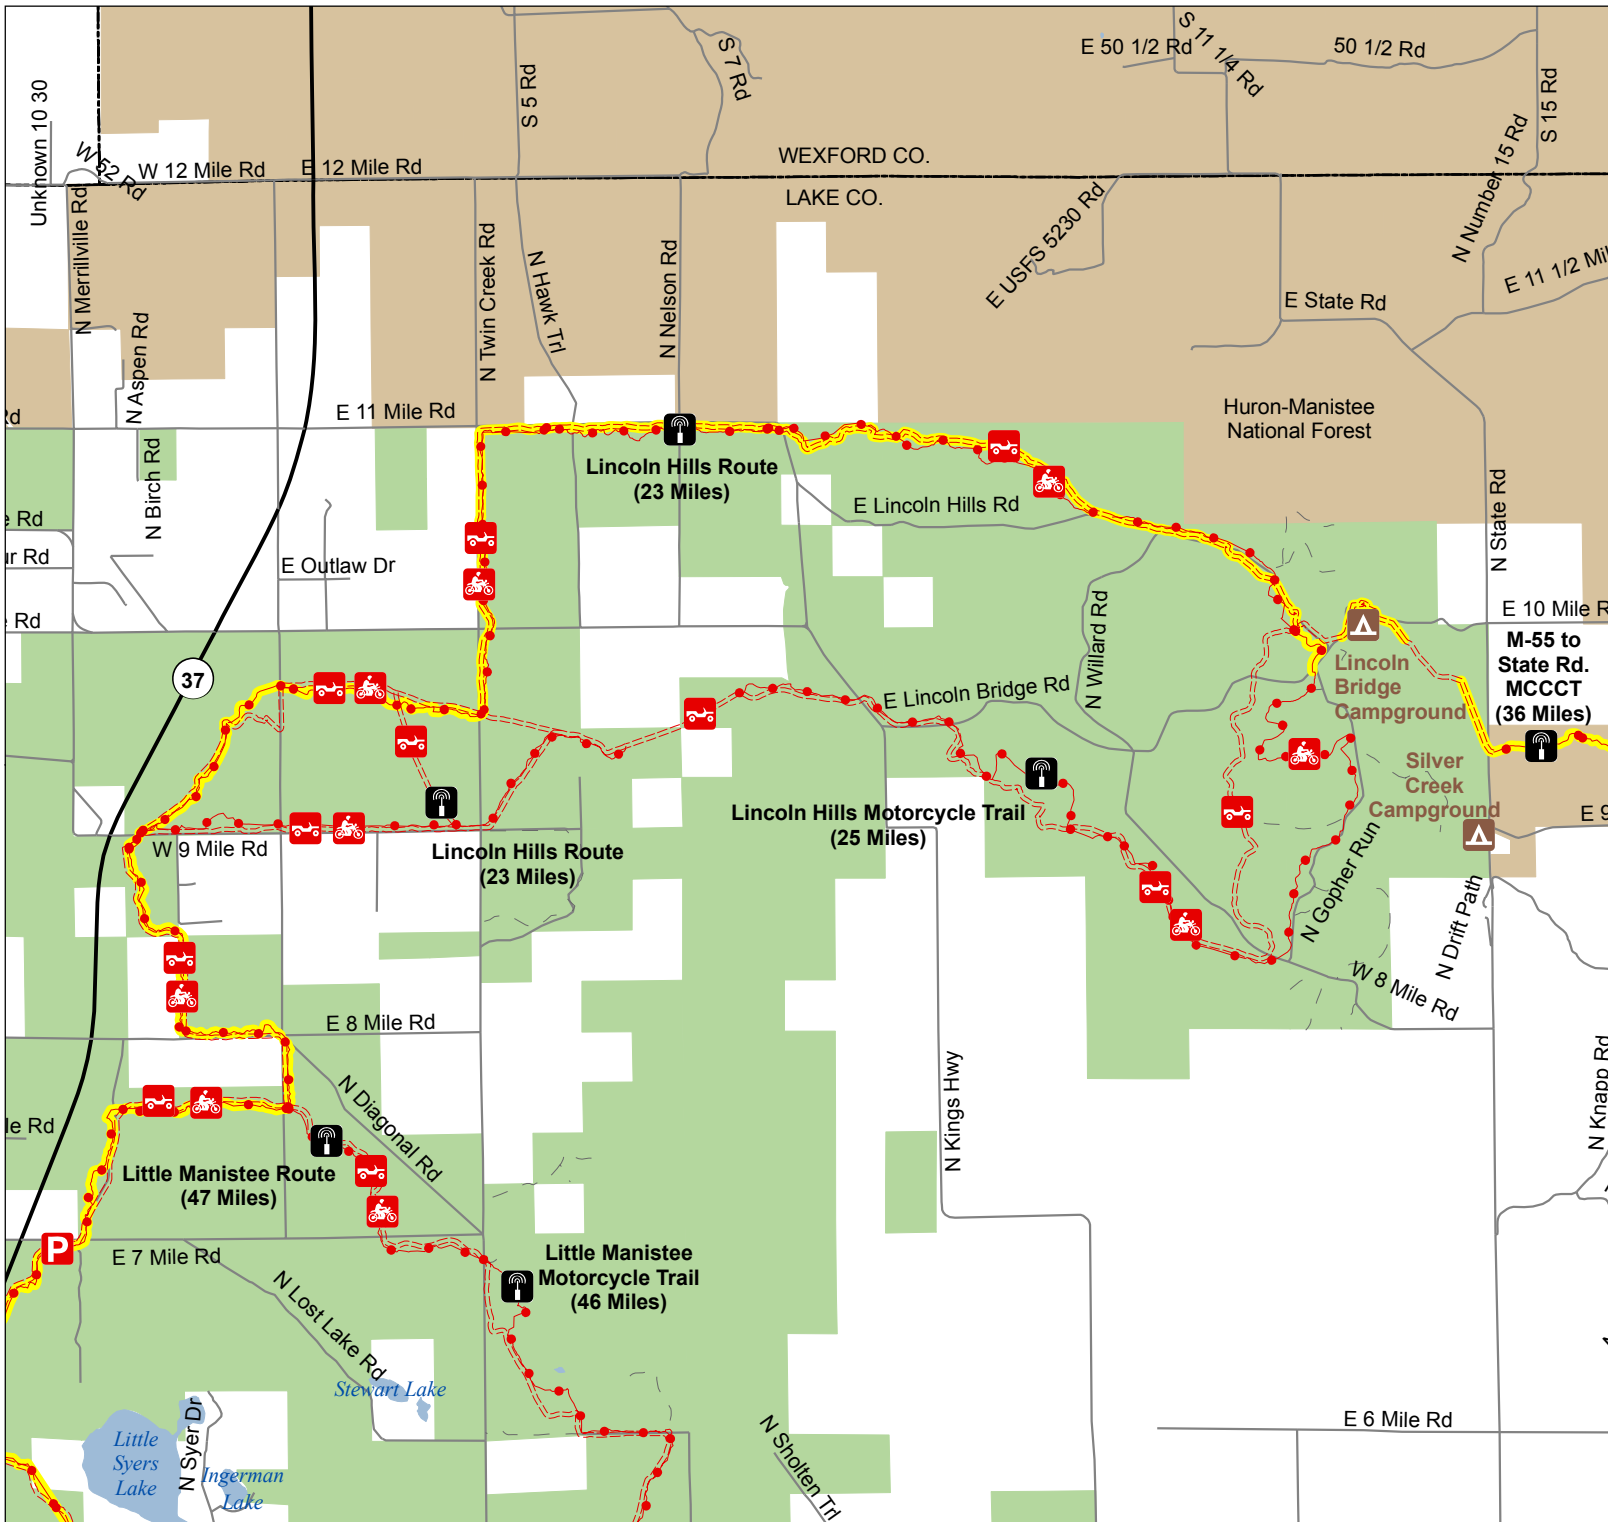

Lincoln Hills Motorcycle Trail & Route

Lake County, Michigan

GPS Data Disclaimer : Locational accuracy +/- 300 feet. Please use the GPS coordinate data as a general guide for trail location. It is not to be used as an exact location reference.

- ORV Route – ORV's of all sizes including off-road motorcycles. (DNR license (ORV sticker) required unless licensed by the Secretary of State)
- Motorcycle Trail – Motorcycles only. (DNR license (ORV sticker) required)
- Michigan Cross Country Cycle Trail (MCCCT)

Advisory: Trails and Routes have two-way traffic.

Disclaimer: Trails shown on this map are an approximate representation of the trail system at the time of publication and may not reflect current ground conditions. **STAY ON SIGNED TRAILS ONLY!**

- Link to download GPS file
 - State Forest Campground
 - Trailhead Parking
 - Highway
 - Paved or Gravel Road
 - Poor Dirt Road
 - Lakes and Rivers
 - State Land
 - Federal Land
 - County Boundaries
- 0 0.5 1 Miles