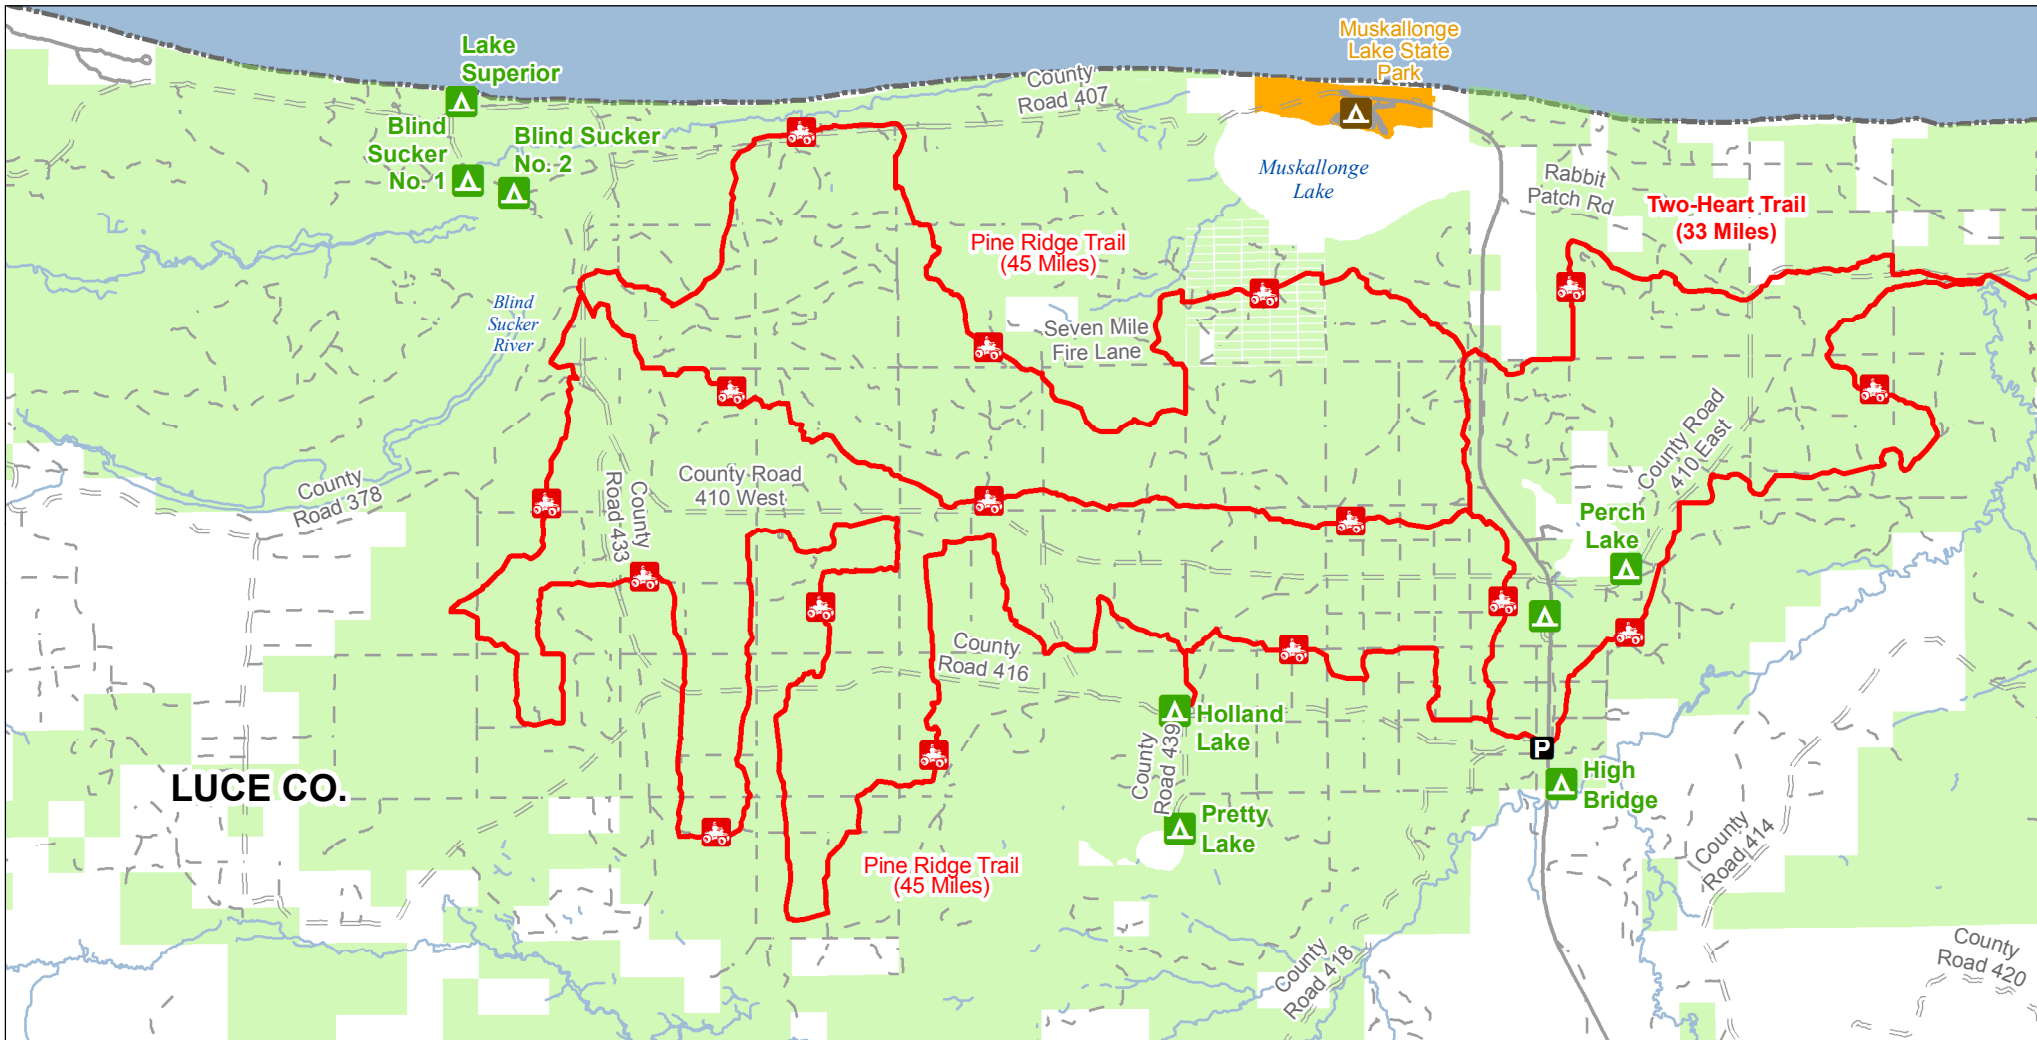

Pine Ridge Trail

Luce County, Michigan

ADVISORY: Trails and Routes have two-way traffic.
 DISCLAIMER: Trails shown on this map are an approximate representation of the trail system at the time of publication and may not reflect current ground conditions.
STAY ON SIGNED TRAILS ONLY!

- State Forest Campground
- State Park Campgrounds
- Parking Lot
- ORV Trails
- ORV Trail – ORVs 50 inches in width or less including off-road motorcycles. ORV license and trail permit required.
- Paved Road
- Gravel Road
- Poor Dirt Road
- Lakes and Rivers
- State Park Boundary
- State Forest Land
- County Boundary