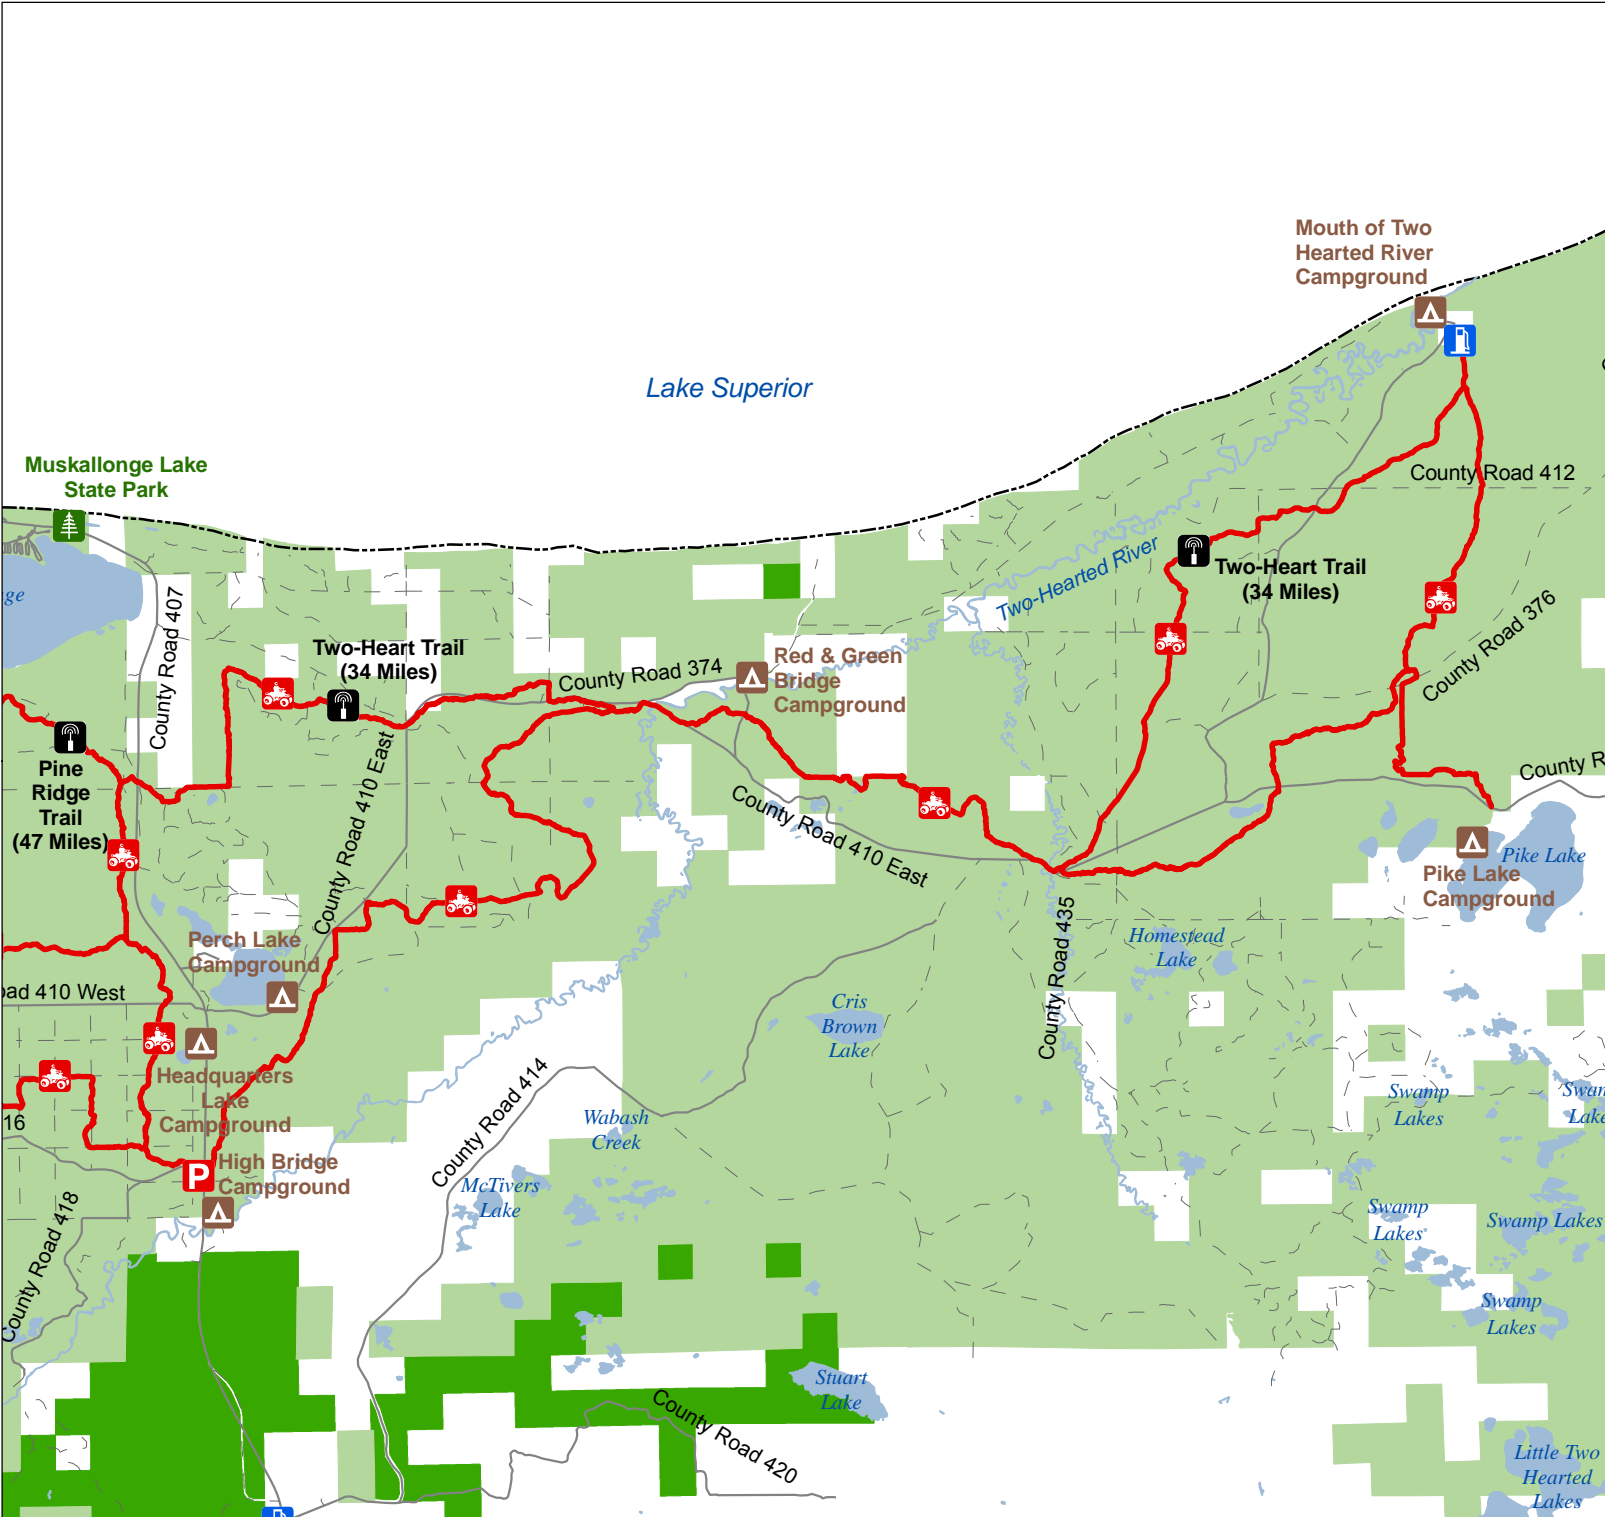

Two-Heart Trail

Luce County, Michigan

GPS Data Disclaimer : Locational accuracy +/- 300 feet. Please use the GPS coordinate data as a general guide for trail location. It is not to be used as an exact location reference.

 ATV Trail – ORV's less than 50" in width including off-road motorcycles. (DNR license (ORV sticker) required)

Advisory: Trails and Routes have two-way traffic.

Disclaimer: Trails shown on this map are an approximate representation of the trail system at the time of publication and may not reflect current ground conditions. **STAY ON SIGNED TRAILS ONLY!**

-  Link to download GPS file
-  Trailhead Parking
-  State Forest Campground
-  State Park
-  Gas Station
-  Highway
-  Paved or Gravel Road
-  Poor Dirt Road
-  Lakes and Rivers
-  State Land
-  Nature Conservancy Lands
-  County Boundaries