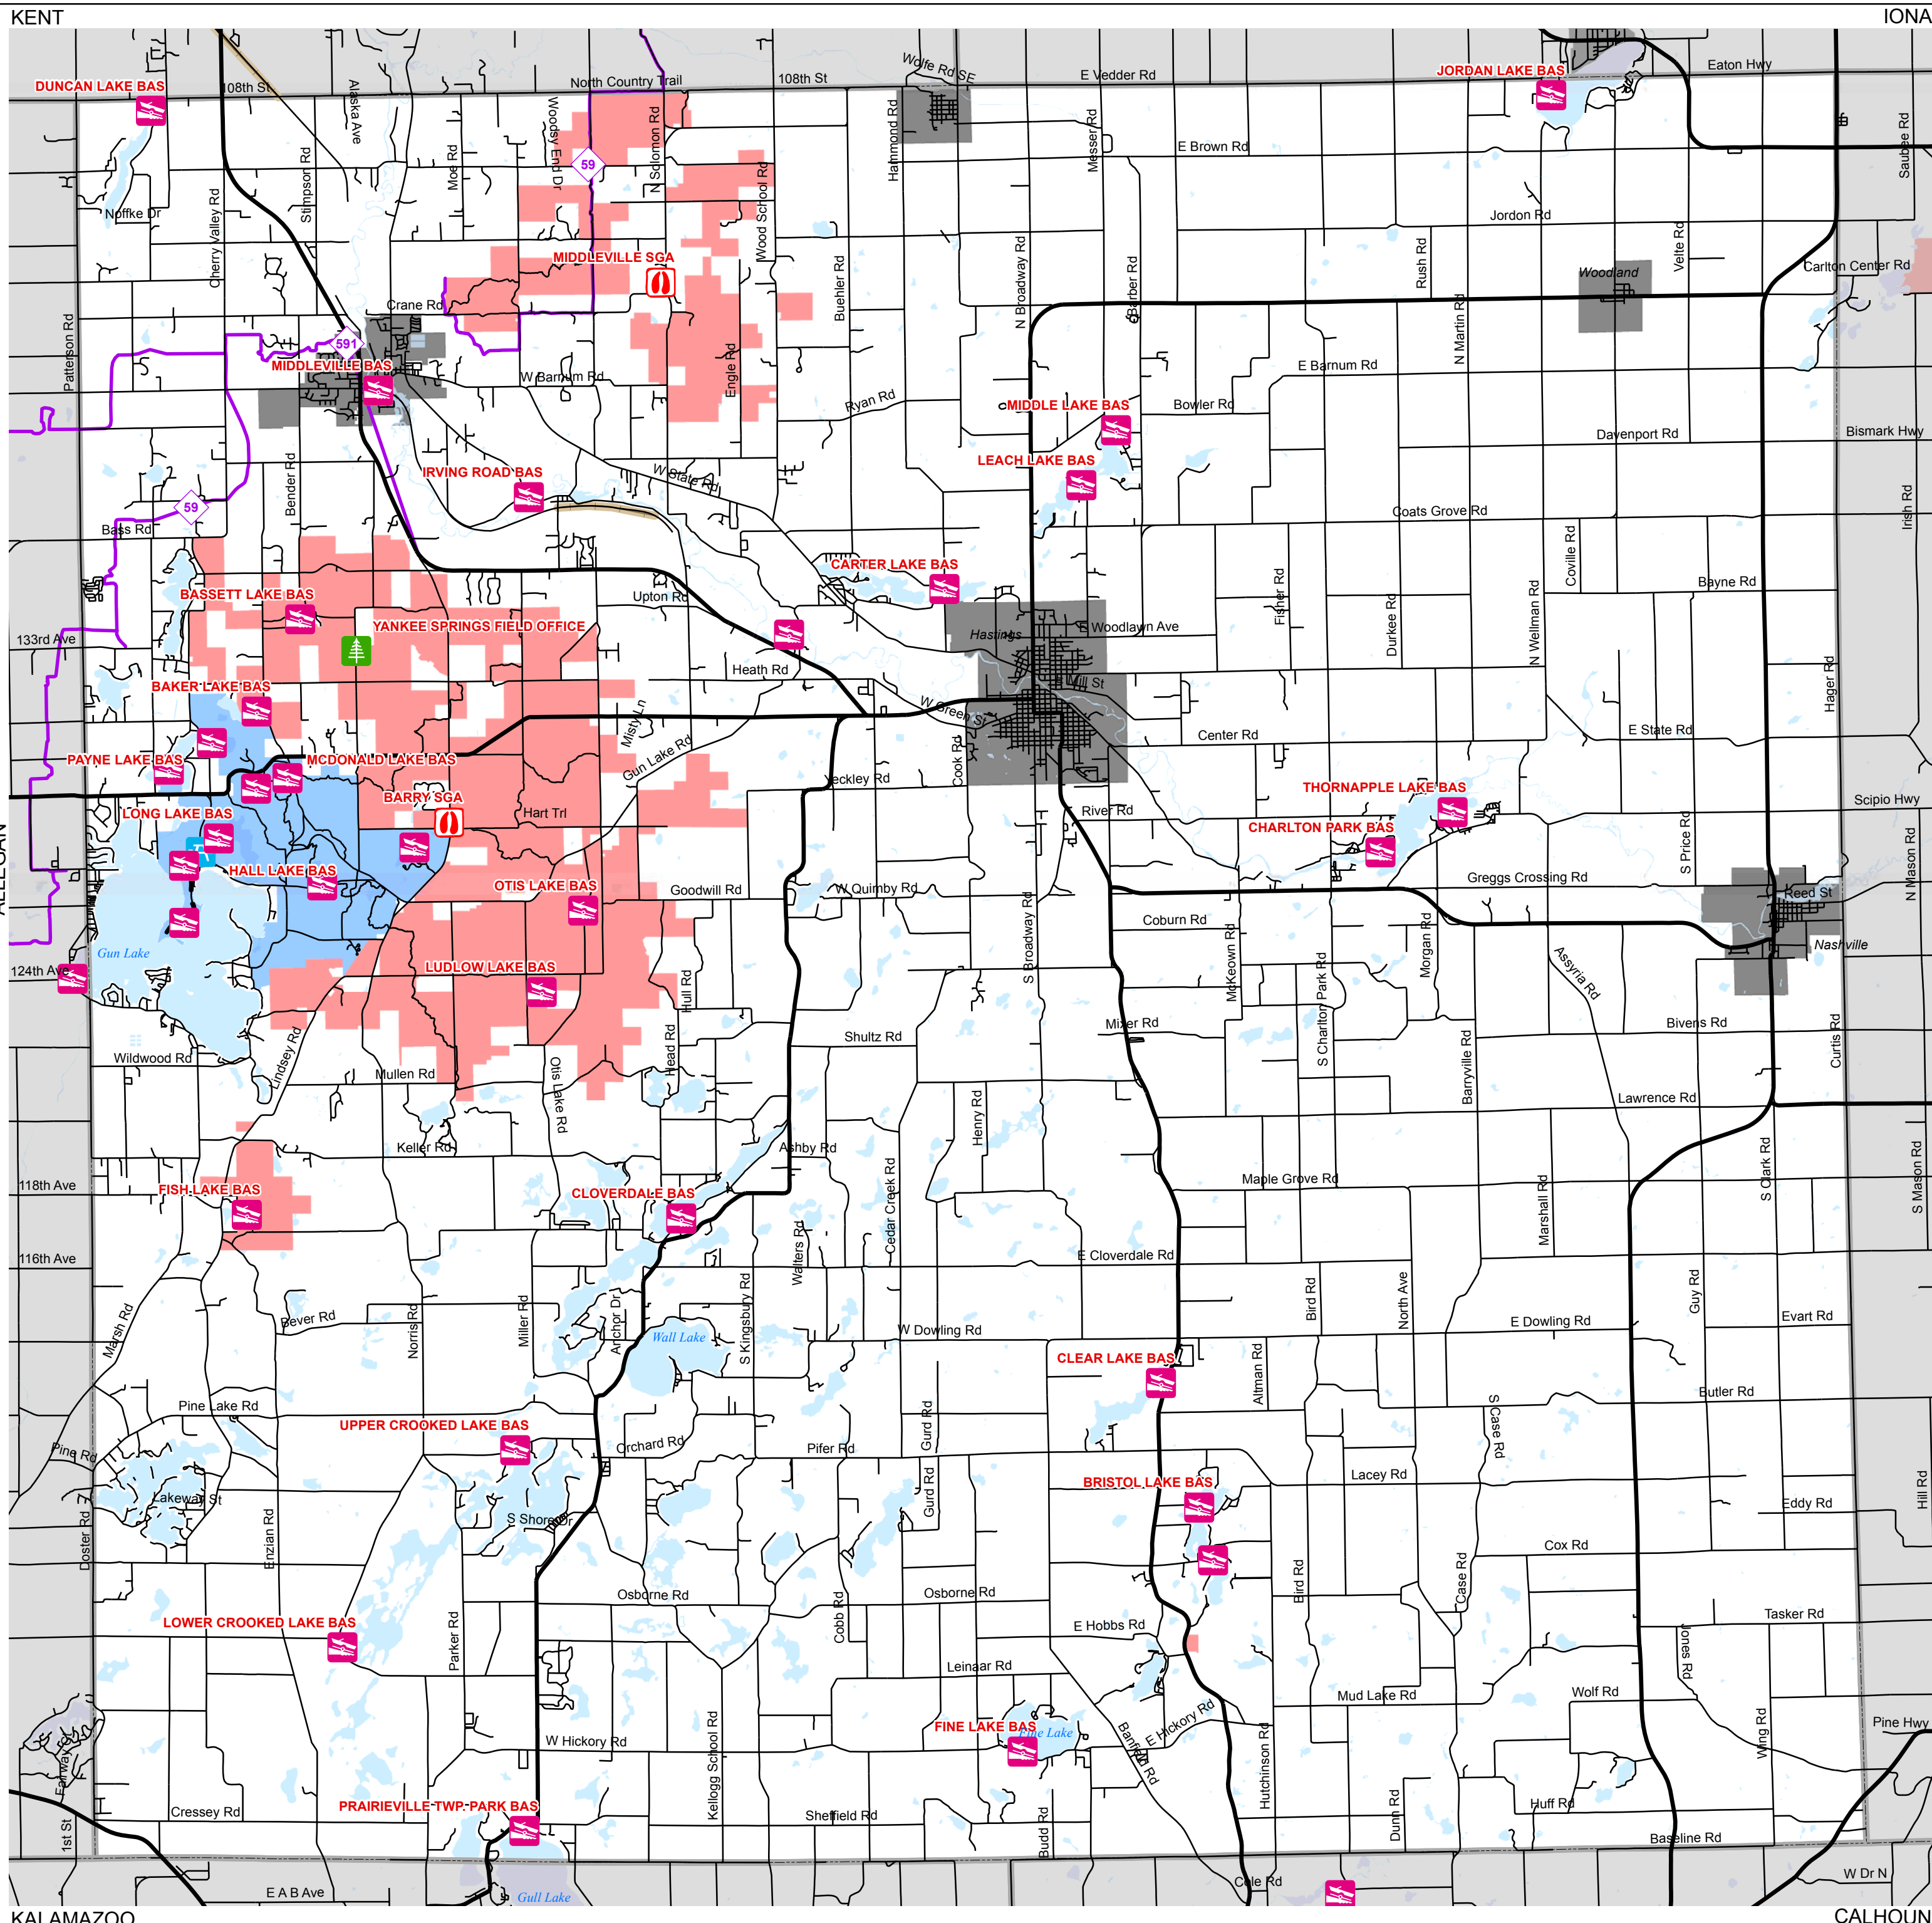

# BARRY COUNTY FACILITIES

## DNR/DEQ Facilities

-  AIR QUALITY OFFICE
-  BOAT ACCESS SITE
-  ERMD OFFICE
-  FISHERIES OFFICE
-  FMD OFFICE
-  HARBOR
-  HISTORIC SITE
-  LAW ENFORCEMENT OFFICE
-  LOCK
-  MUSEUM
-  PARK OFFICE
-  REMEDIATION OFFICE
-  SCENIC SITE
-  STATE FOREST CAMPGROUND
-  STATE GAME AREA
-  STATE PARK
-  WATER RESOURCE OFFICE
-  WILDLIFE OFFICE
-  VISITOR CENTER
-  STATE FOREST
-  STATE PARK
-  STATE GAME AREA

Updated: 11/15/2011

**Map Note:**  
 Click the facility icons on the map to show Bing Map.  
 Click on the listing below for the facilities web site.

Prepared by: DNR/FMD/RAU

## List of Facilities

- AIRPORT ROAD BAS
- BAKER LAKE BAS
- BARRY SGA
- BASSETT LAKE BAS
- BRISTOL LAKE BAS
- CARTER LAKE BAS
- CHARLTON PARK BAS
- CHIEF NOONDAY LAKE BAS
- CLEAR LAKE BAS
- CLOVERDALE BAS
- DEEP LAKE BAS
- DUNCAN LAKE BAS
- FINE LAKE BAS
- FISH LAKE BAS
- HALL LAKE BAS
- IRVING ROAD BAS
- JORDAN LAKE BAS
- LEACH LAKE BAS
- LONG LAKE (DOWLING) BAS
- LONG LAKE BAS
- LOWER CROOKED LAKE BAS
- LUDLOW LAKE BAS
- MCDONALD LAKE BAS
- MIDDLE LAKE BAS
- MIDDLEVILLE BAS
- MIDDLEVILLE SGA
- OTIS LAKE BAS
- PAYNE LAKE BAS
- PRAIRIEVILLE TWP. PARK BAS
- THORNAPPLE LAKE BAS
- UPPER CROOKED LAKE BAS
- WILLIAMS LAKE BAS
- YANKEE SPRINGS FIELD OFFICE
- YANKEE SPRINGS R.A. BAS
- YANKEE SPRINGS RECREATION AREA