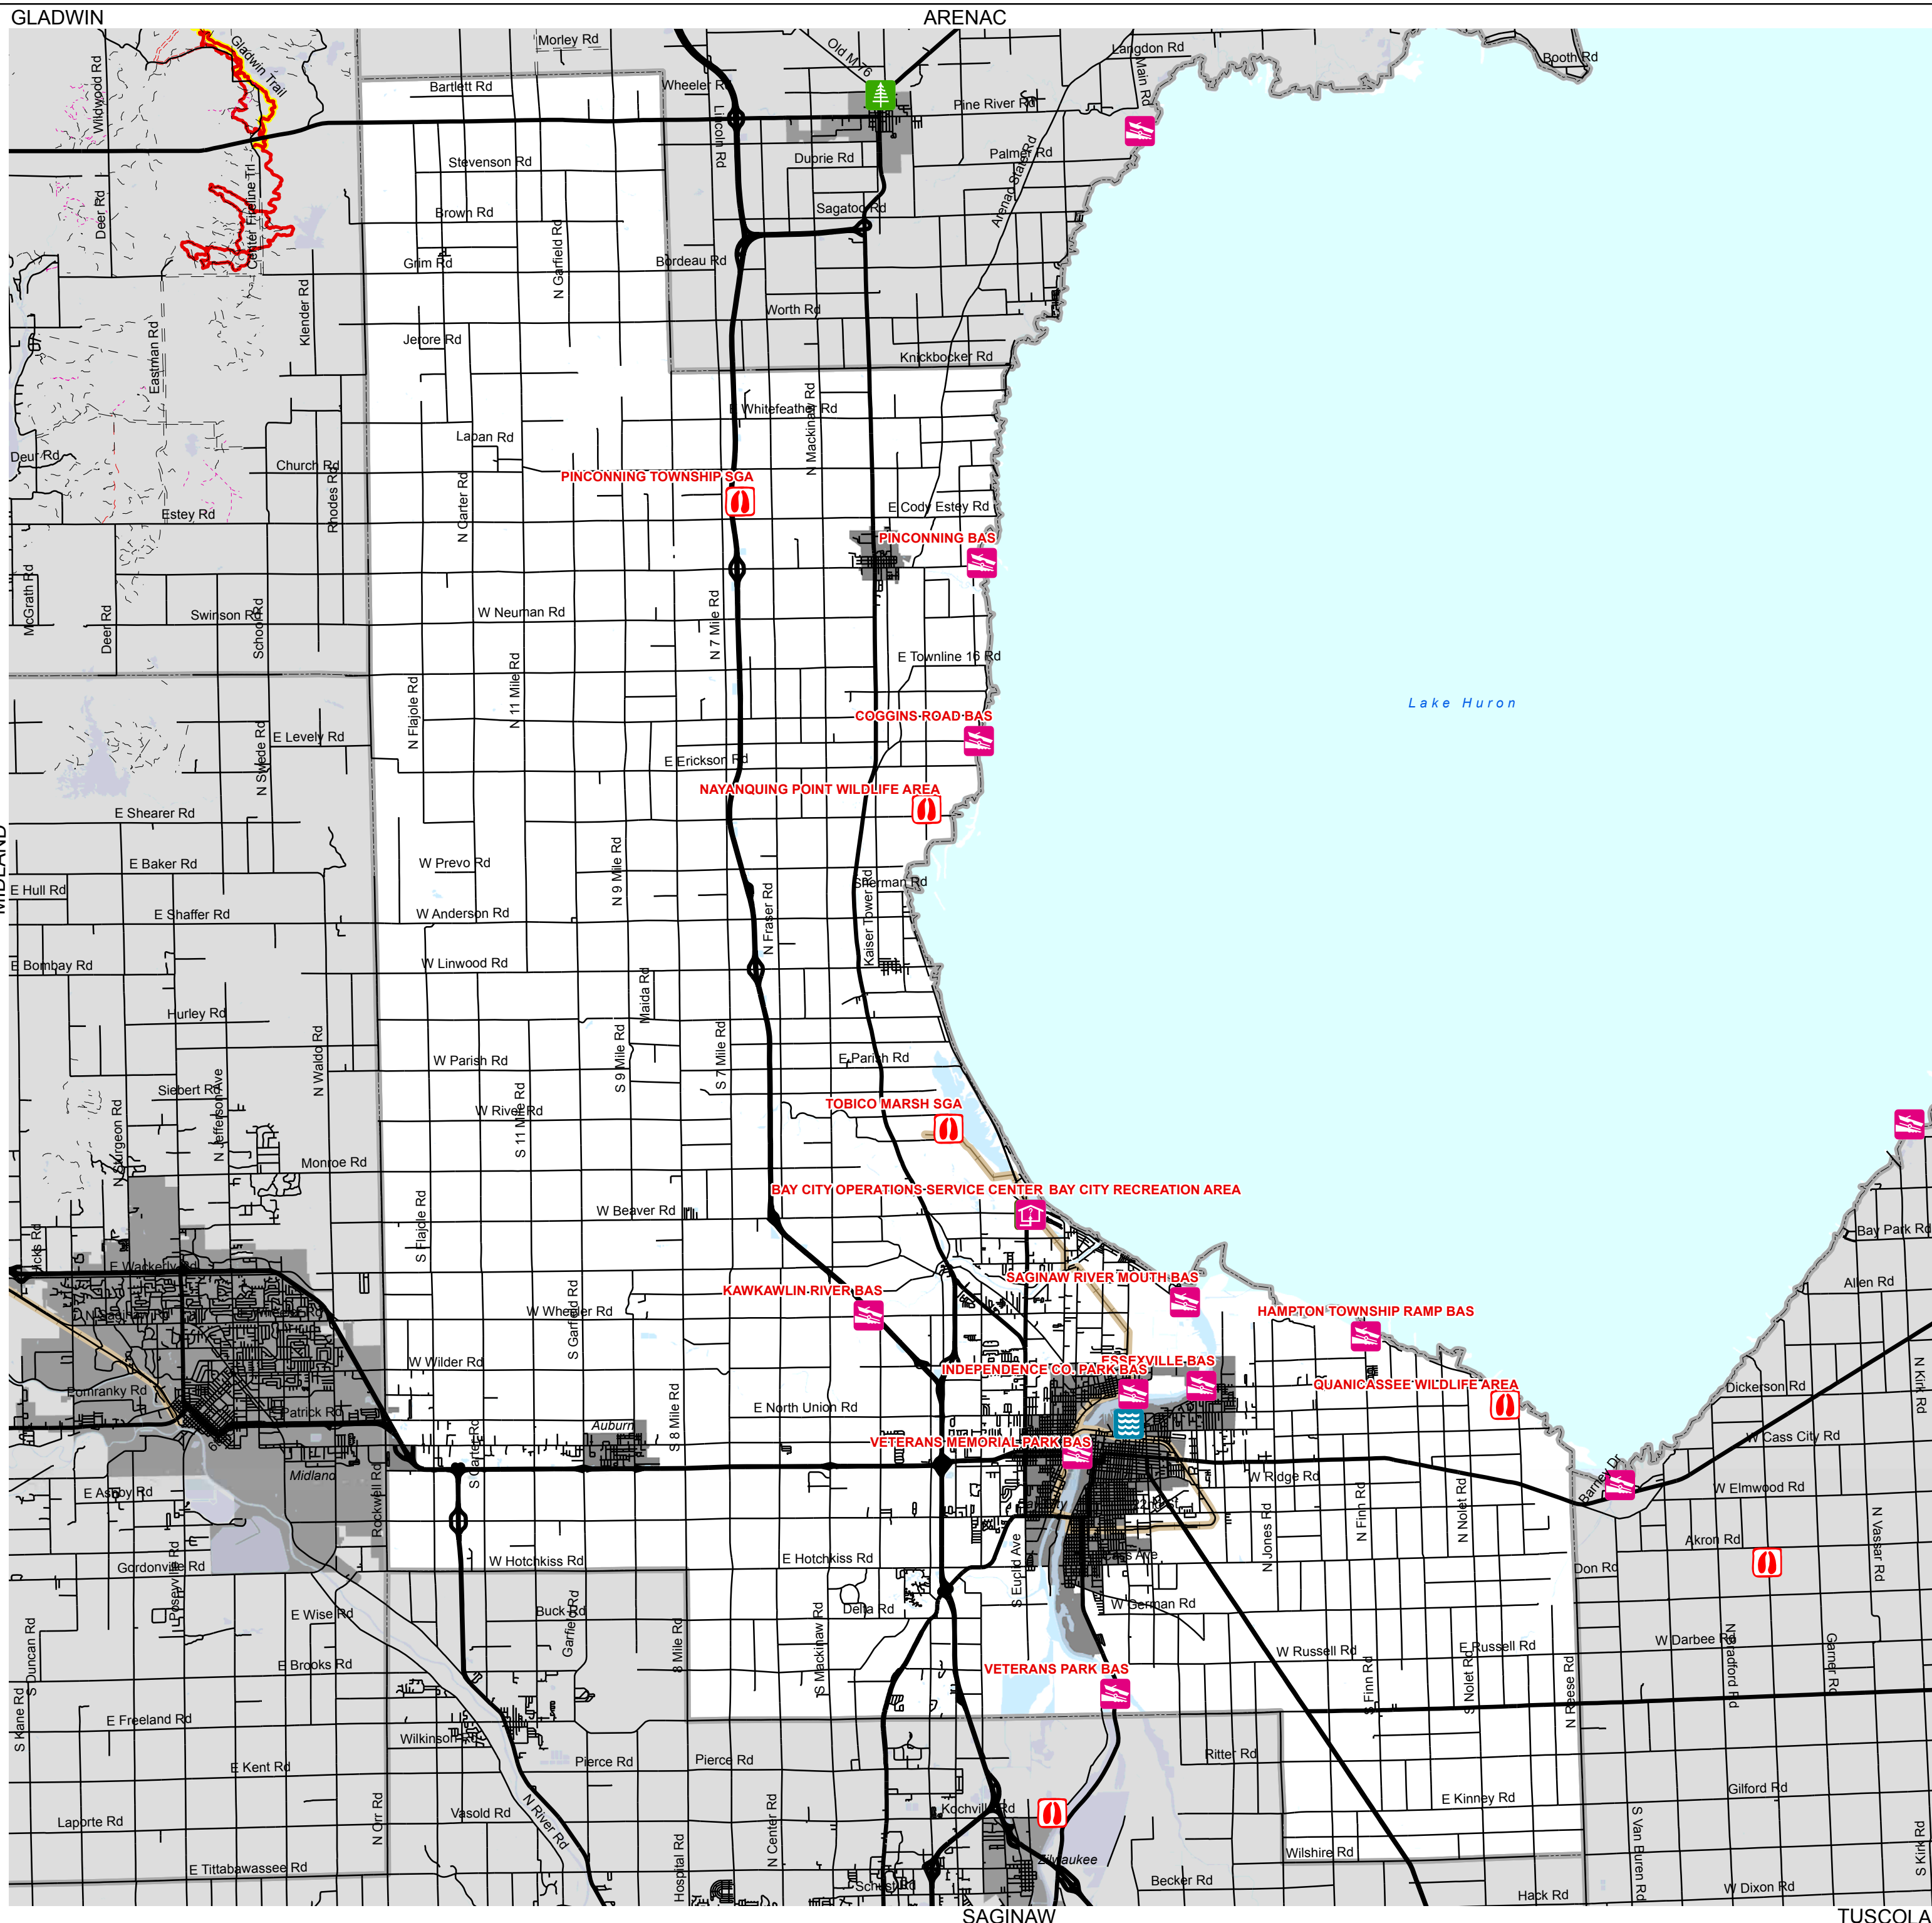

BAY COUNTY FACILITIES

DNR/DEQ Facilities

Updated: 11/15/2011

Map Note:

Click the facility icons on the map to show Bing Map. Click on the listing below for the facilities web site.

Prepared by: DNR/FMD/RAU

List of Facilities

- BAY CITY OPERATIONS SERVICE CENTER
- BAY CITY RECREATION AREA
- COGGINS ROAD BAS
- ESSEXVILLE BAS
- HAMPTON TOWNSHIP RAMP BAS
- INDEPENDENCE CO. PARK BAS
- KAWKAWLIN RIVER BAS
- NAYANQUING POINT WILDLIFE AREA
- PINCONNING BAS
- PINCONNING TOWNSHIP SGA
- QUANICASSEE WILDLIFE AREA
- SAGINAW BAY DISTRICT OFFICE
- SAGINAW BAY MANAGEMENT UNIT
- SAGINAW BAY VISITOR CENTER
- SAGINAW RIVER MOUTH BAS
- TOBICO MARSH SGA
- VETERANS MEMORIAL PARK BAS
- VETERANS PARK BAS

- DNR Designated Trails**
- ATV Trail
 - MCCCT Trails
 - Motorcycle-DNR Sticker
 - Motorcycle-Secretary of State License
 - Non-Motorized Trails
 - ORV Route
 - Rail to Trails
 - Snowmobile Trail

GLADWIN
MIDLAND
SAGINAW
TUSCOLA

ARENAC

SAGINAW

TUSCOLA