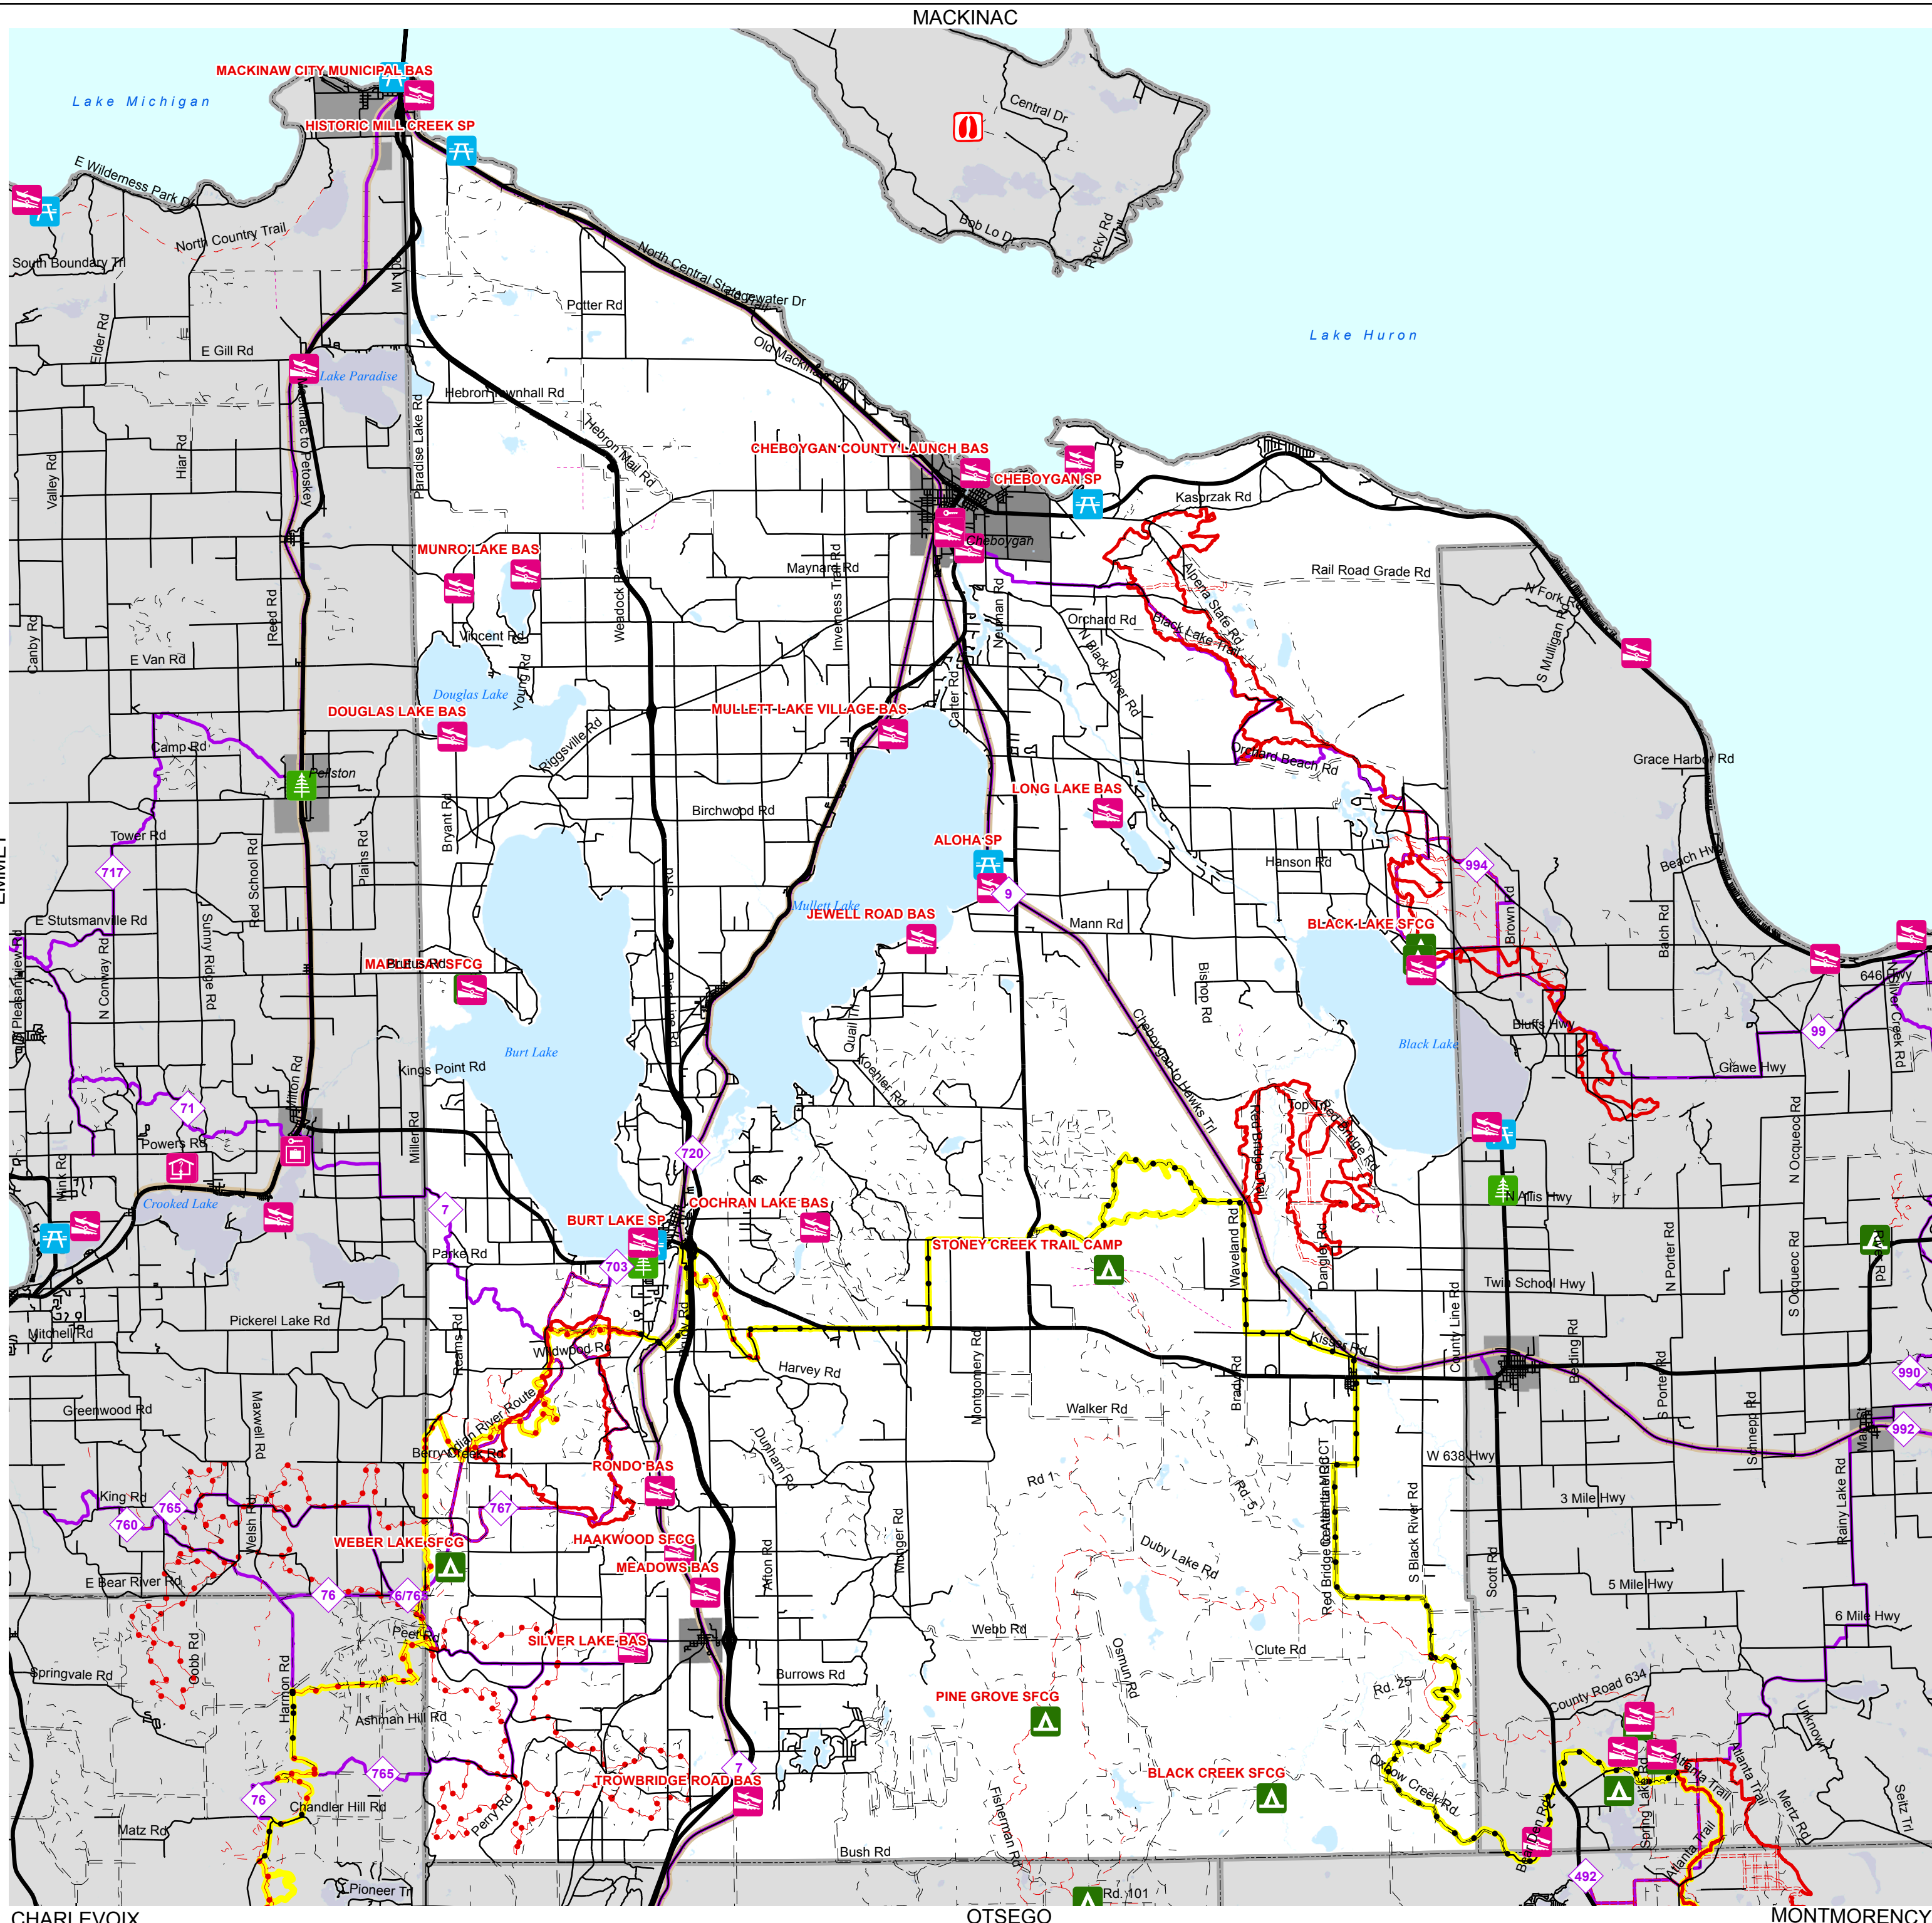

CHEBOYGAN COUNTY FACILITIES

DNR/DEQ Facilities

Updated: 11/15/2011

Map Note:

Click the facility icons on the map to show Bing Map. Click on the listing below for the facilities web site.

Prepared by: DNR/FMD/RAU

List of Facilities

- ALOHA SP
- ALOHA SP BAS
- BLACK CREEK SFCG
- BLACK LAKE SFCG
- BLACK LAKE SFCG BAS
- BLACK LAKE TRAIL CAMP
- BURT LAKE SP
- BURT LAKE SP BAS
- CHEBOYGAN COUNTY LAUNCH BAS
- CHEBOYGAN DAM BAS
- CHEBOYGAN LOCK
- CHEBOYGAN SP
- CHEBOYGAN SP BAS
- COCHRAN LAKE BAS
- DOUGLAS LAKE BAS
- GARFIELD ROAD BAS
- HAAKWOOD SFCG
- HAAKWOOD SFCG BAS
- HISTORIC MILL CREEK SP
- INDIAN RIVER FIELD OFFICE
- JEWELL ROAD BAS
- LANCASTER LAKE BAS
- LONG LAKE BAS
- MACKINAW CITY MUNICIPAL BAS
- MAPLE BAY SFCG
- MAPLE BAY SFCG BAS
- MEADOWS BAS
- MULLETT LAKE VILLAGE BAS
- MUNRO LAKE BAS
- PINE GROVE SFCG
- RONDO BAS
- SILVER LAKE BAS
- STONEY CREEK TRAIL CAMP
- TROWBRIDGE ROAD BAS
- WEBER LAKE SFCG

CHARLEVOIX OTSEGO MONTMORENCY