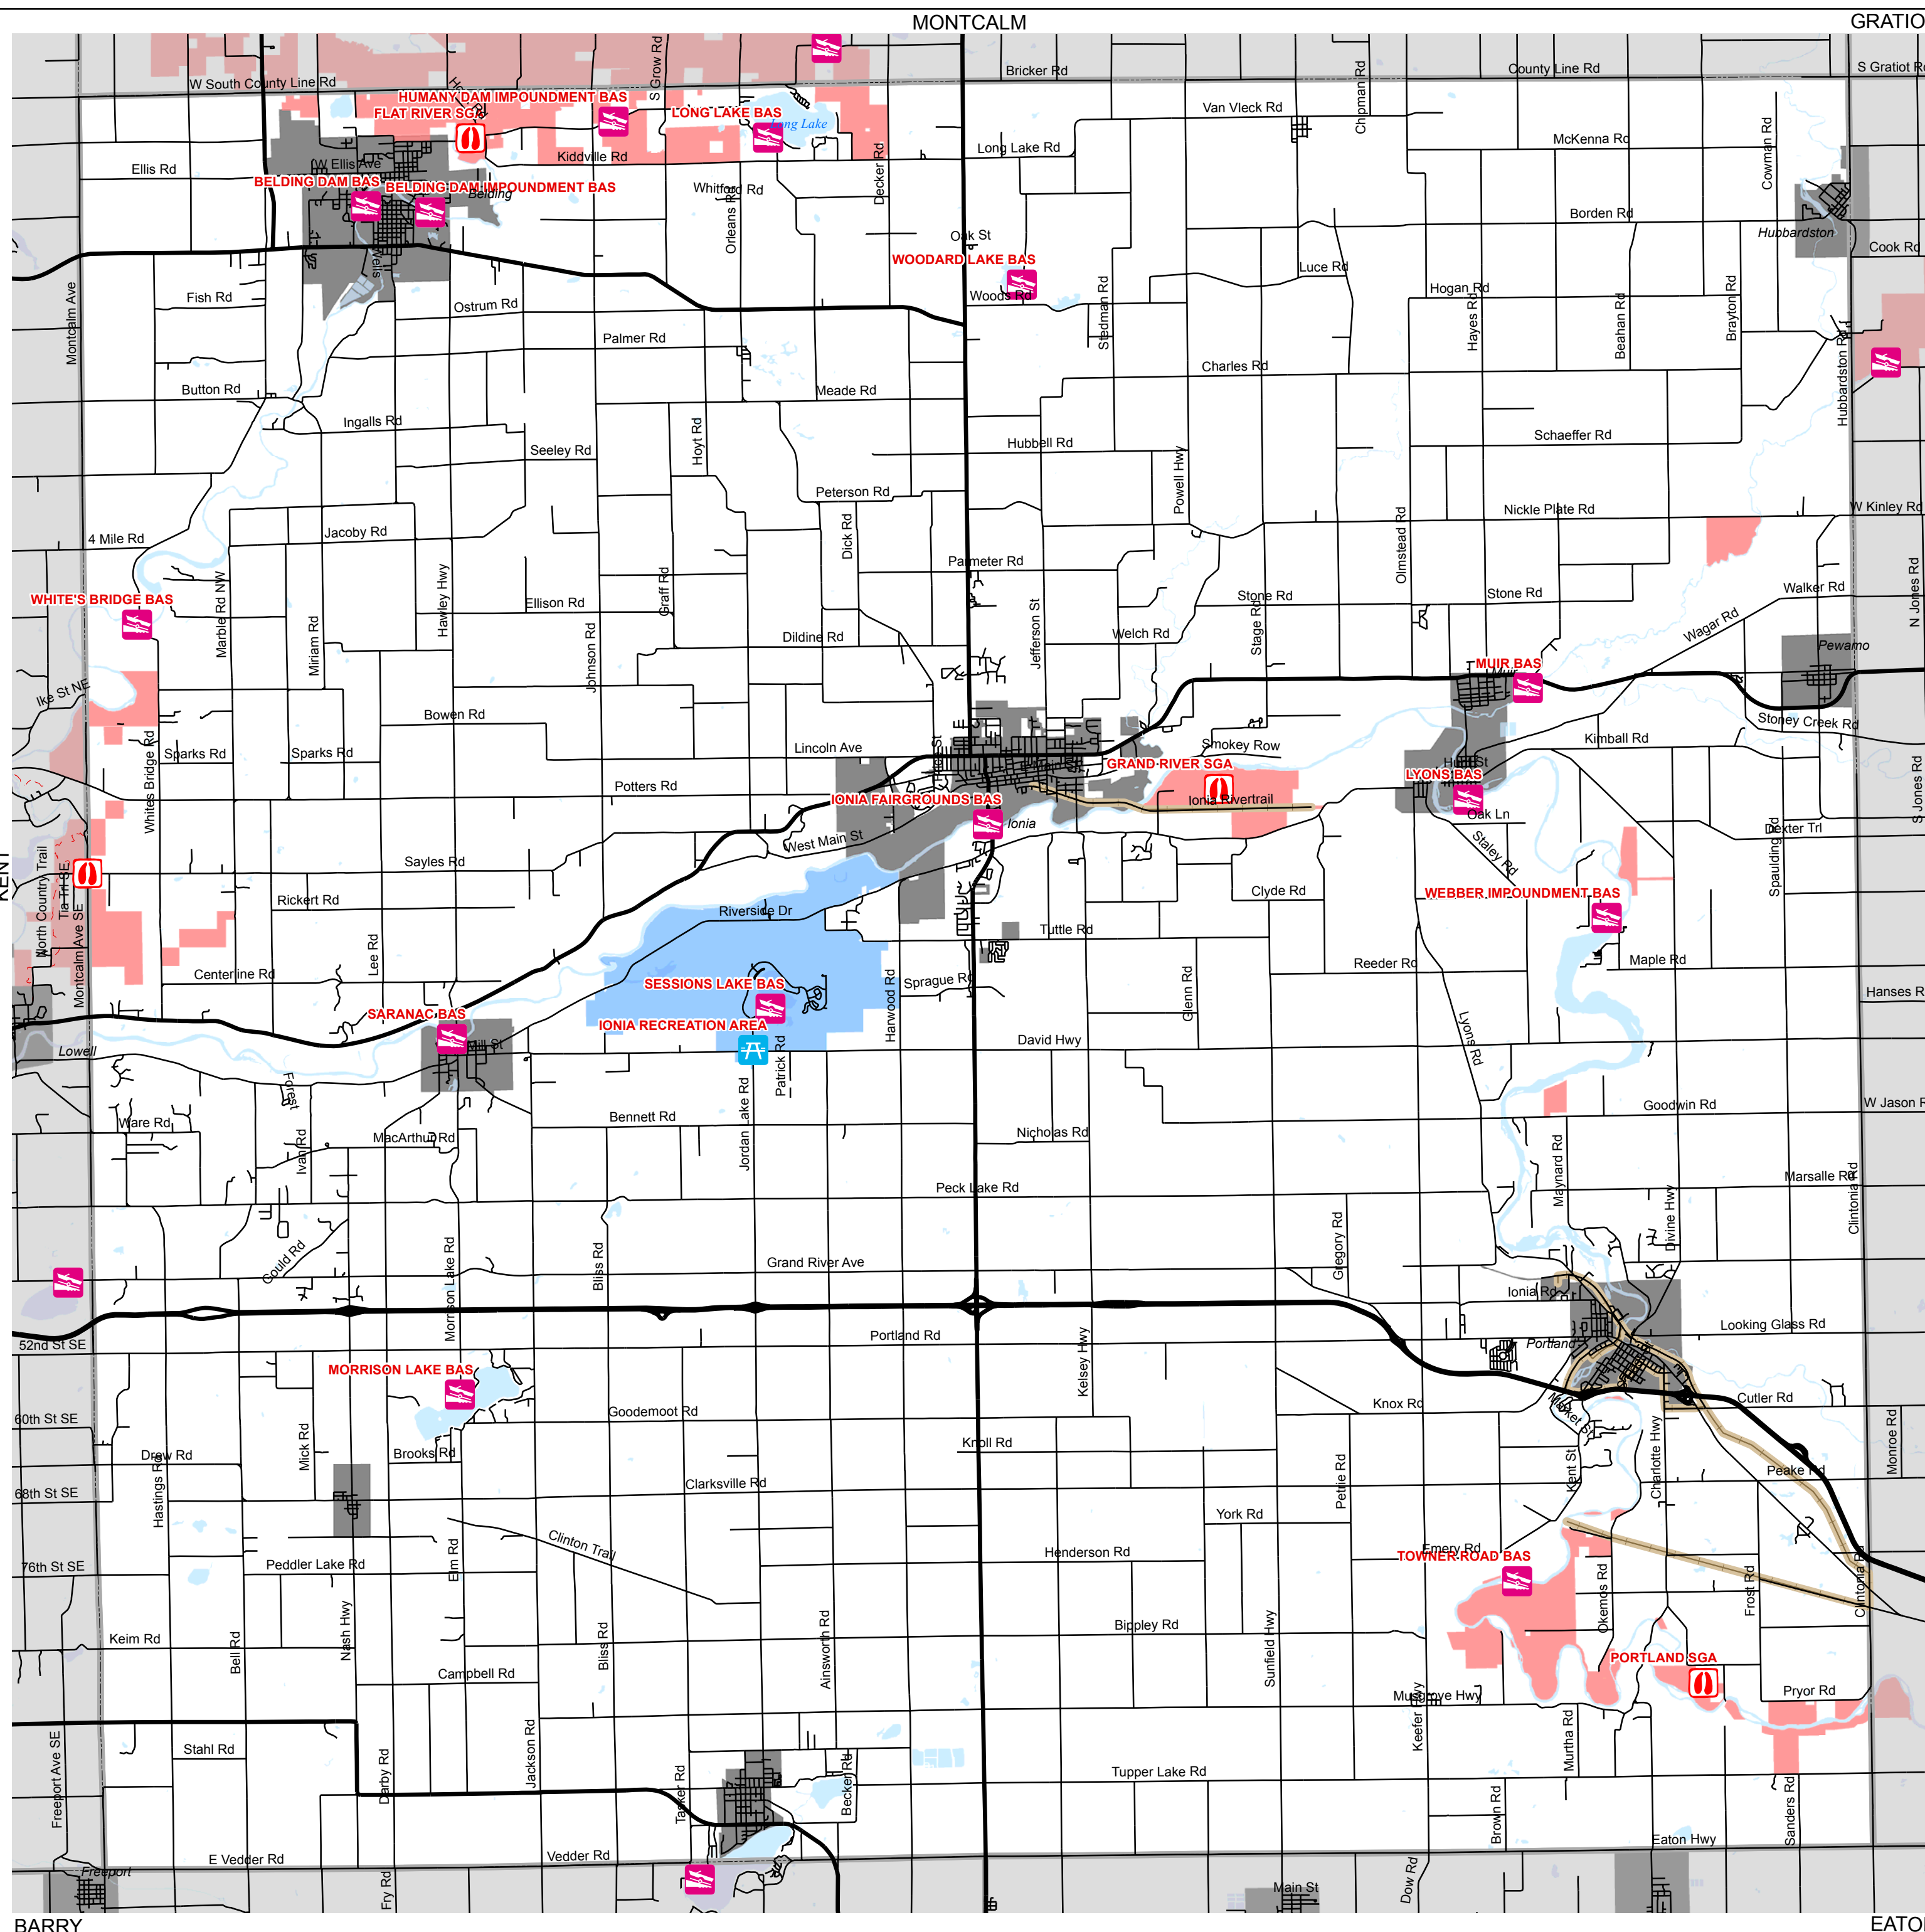

IONIA COUNTY FACILITIES

DNR/DEQ Facilities

-  AIR QUALITY OFFICE
-  BOAT ACCESS SITE
-  ERMD OFFICE
-  FISHERIES OFFICE
-  FMD OFFICE
-  HARBOR
-  HISTORIC SITE
-  LAW ENFORCEMENT OFFICE
-  LOCK
-  MUSEUM
-  PARK OFFICE
-  REMEDIATION OFFICE
-  SCENIC SITE
-  STATE FOREST CAMPGROUND
-  STATE GAME AREA
-  STATE PARK
-  WATER RESOURCE OFFICE
-  WILDLIFE OFFICE
-  VISITOR CENTER
-  STATE FOREST
-  STATE PARK
-  STATE GAME AREA

Updated: 11/15/2011

Map Note:
 Click the facility icons on the map to show Bing Map.
 Click on the listing below for the facilities web site.

0 0.75 1.5 3
Miles

Prepared by: DNR/FMD/RAU

List of Facilities

- BELDING DAM BAS
- BELDING DAM IMPOUNDMENT BAS
- FLAT RIVER SGA
- GRAND RIVER SGA
- HUMANY DAM IMPOUNDMENT BAS
- IONIA FAIRGROUNDS BAS
- IONIA RECREATION AREA
- LONG LAKE BAS
- LYONS BAS
- MORRISON LAKE BAS
- MUIR BAS
- PORTLAND SGA
- SARANAC BAS
- SESSIONS LAKE BAS
- TOWNER ROAD BAS
- WEBBER IMPOUNDMENT BAS
- WHITE'S BRIDGE BAS
- WOODARD LAKE BAS

- DNR Designated Trails**
-  ATV Trail
 -  MCCCT Trails
 -  Motorcycle-DNR Sticker
 -  Motorcycle-Secretary of State License
 -  Non-Motorized Trails
 -  ORV Route
 -  Rail to Trails
 -  Snowmobile Trail