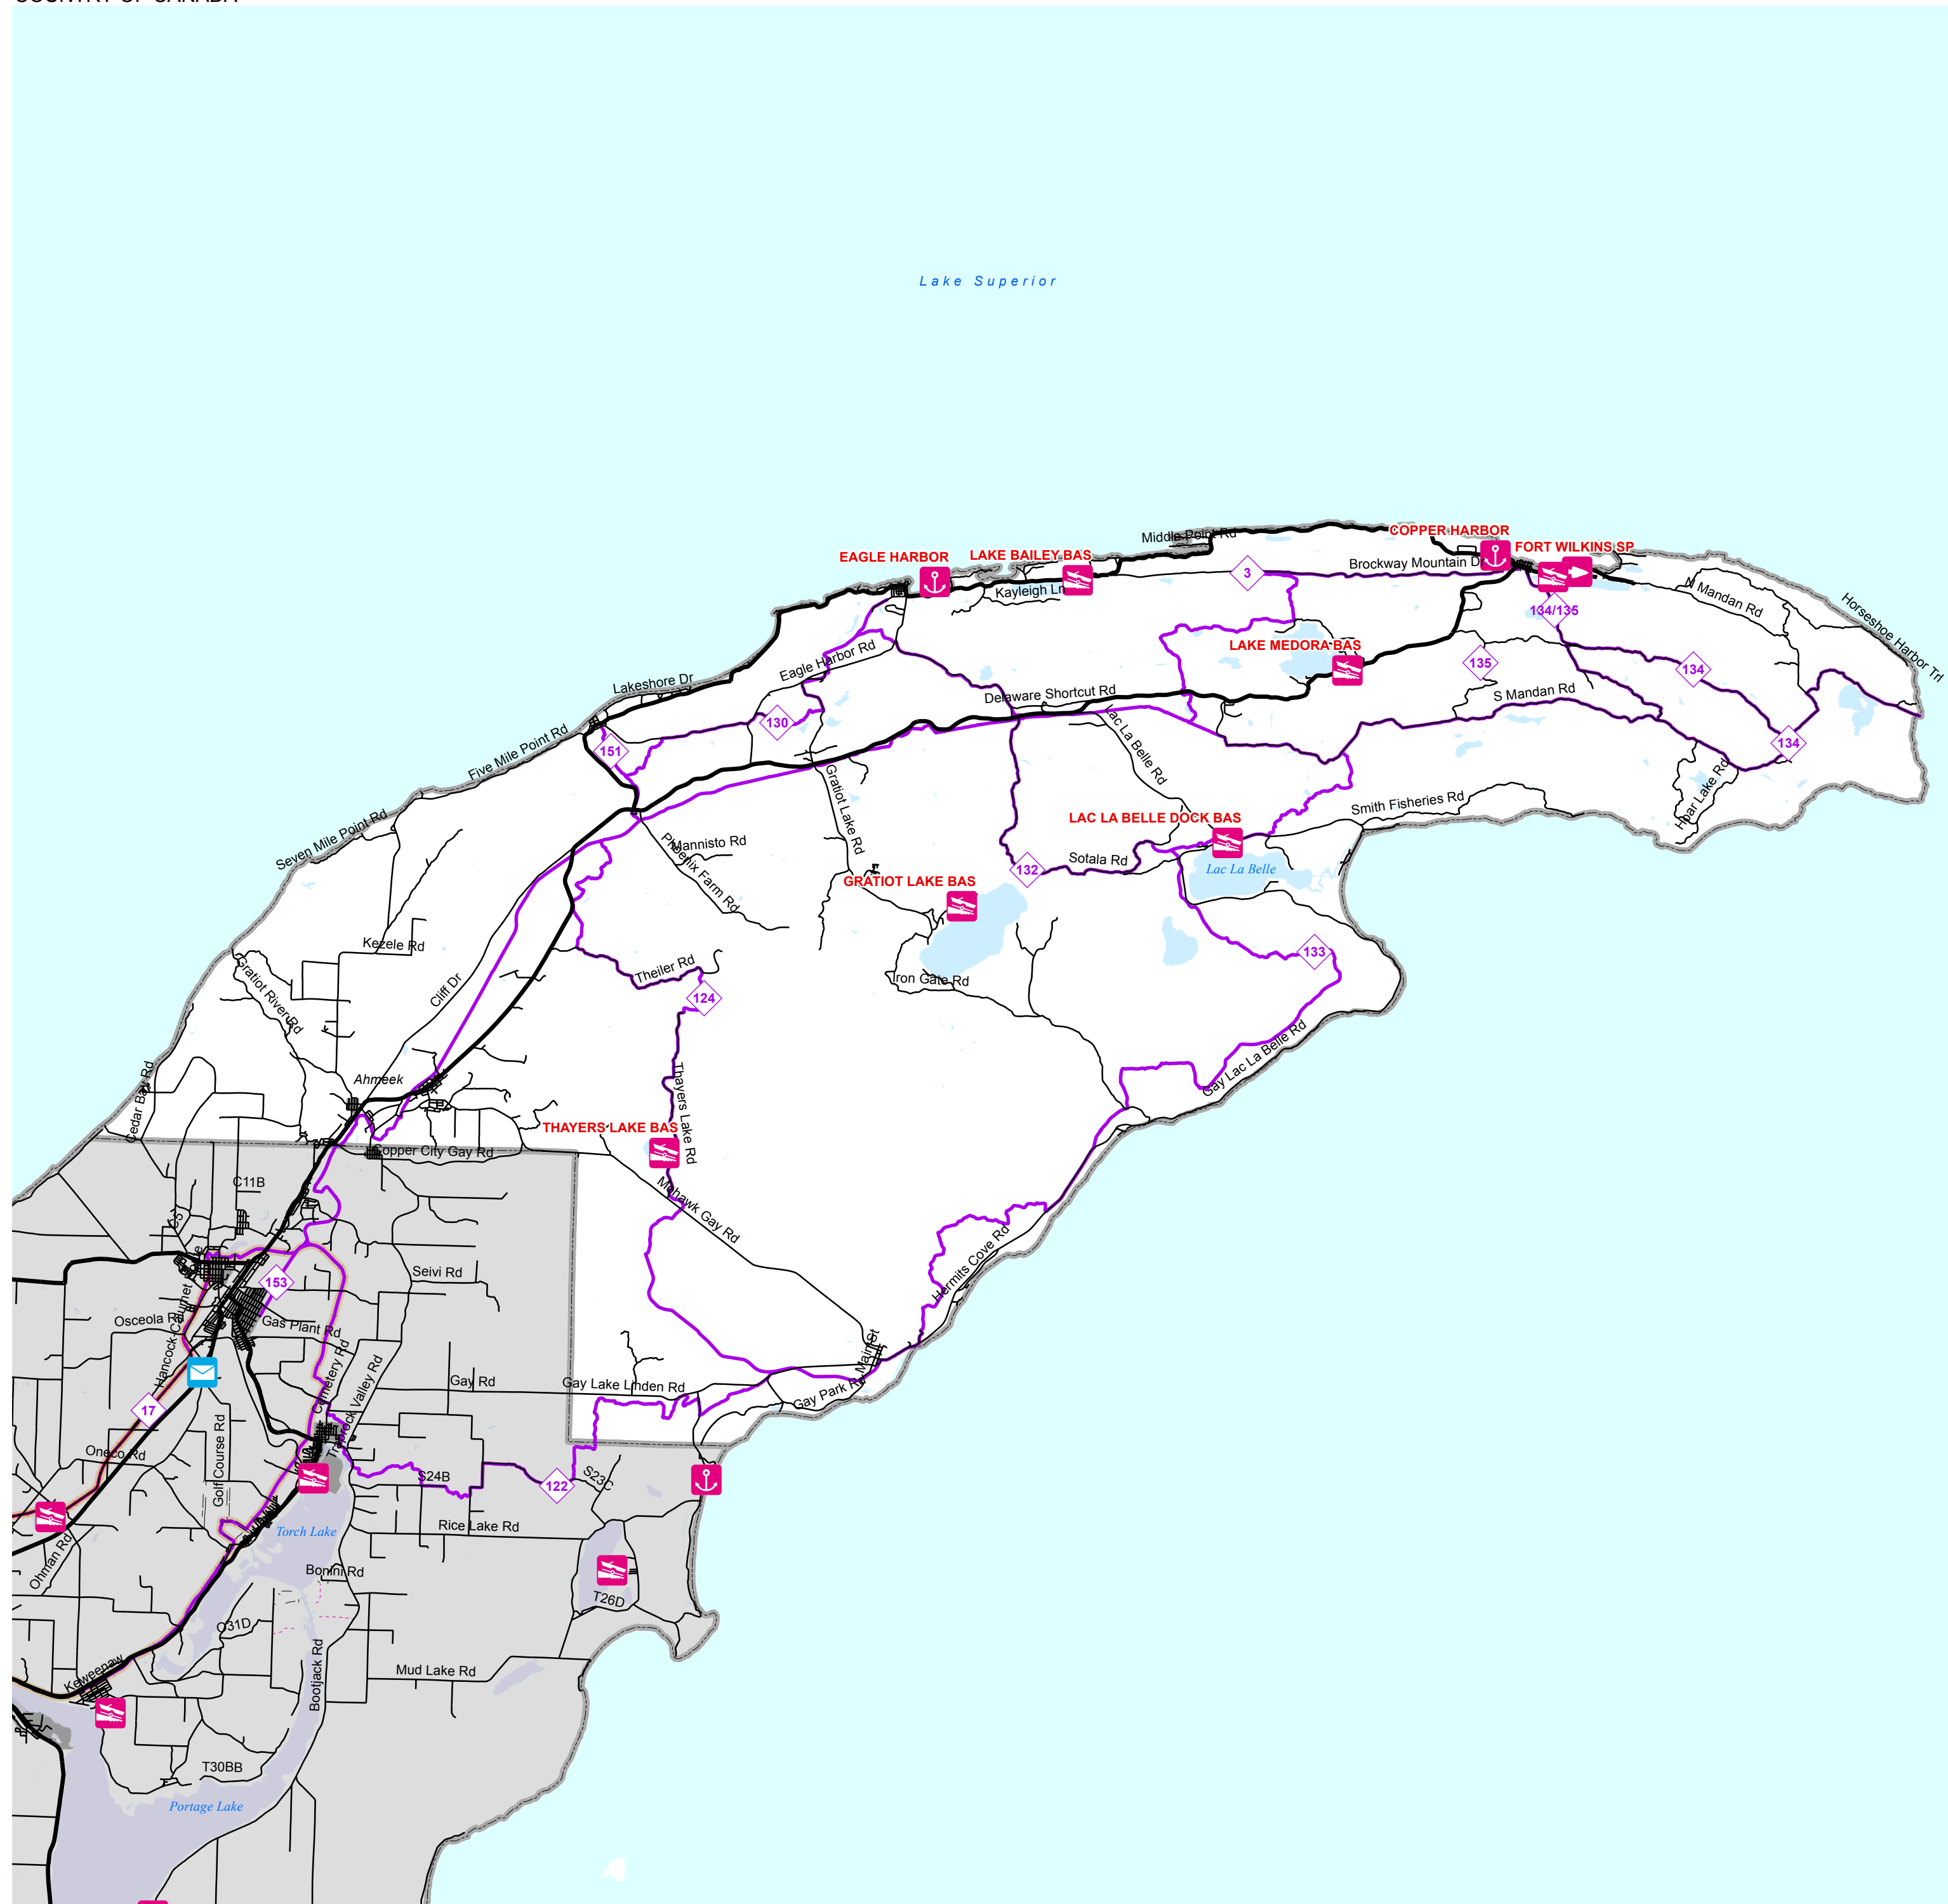

KEWEENAW COUNTY FACILITIES

COUNTRY OF CANADA

HOUGHTON

DNR/DEQ Facilities

-  AIR QUALITY OFFICE
-  BOAT ACCESS SITE
-  ERMD OFFICE
-  FISHERIES OFFICE
-  FMD OFFICE
-  HARBOR
-  HISTORIC SITE
-  LAW ENFORCEMENT OFFICE
-  LOCK
-  MUSEUM
-  PARK OFFICE
-  REMEDIATION OFFICE
-  SCENIC SITE
-  STATE FOREST CAMPGROUND
-  STATE GAME AREA
-  STATE PARK
-  WATER RESOURCE OFFICE
-  WILDLIFE OFFICE
-  VISITOR CENTER
-  STATE FOREST
-  STATE PARK
-  STATE GAME AREA

Updated: 11/15/2011

Map Note:
 Click the facility icons on the map to show Bing Map.
 Click on the listing below for the facilities web site.

Prepared by: DNR/FMD/RAU

List of Facilities

- COPPER HARBOR
- COPPER HARBOR LIGHTHOUSE AND MUSEUM
- EAGLE HARBOR
- FORT WILKINS
- FORT WILKINS SP
- FORT WILKINS SP BAS
- GRATIOT LAKE BAS
- LAC LA BELLE DOCK BAS
- LAKE BAILEY BAS
- LAKE MEDORA BAS
- THAYERS LAKE BAS

- DNR Designated Trails
-  ATV Trail
 -  MCCCT Trails
 -  Motorcycle-DNR Sticker
 -  Motorcycle-Secretary of State License
 -  Non-Motorized Trails
 -  ORV Route
 -  Rail to Trails
 -  Snowmobile Trail