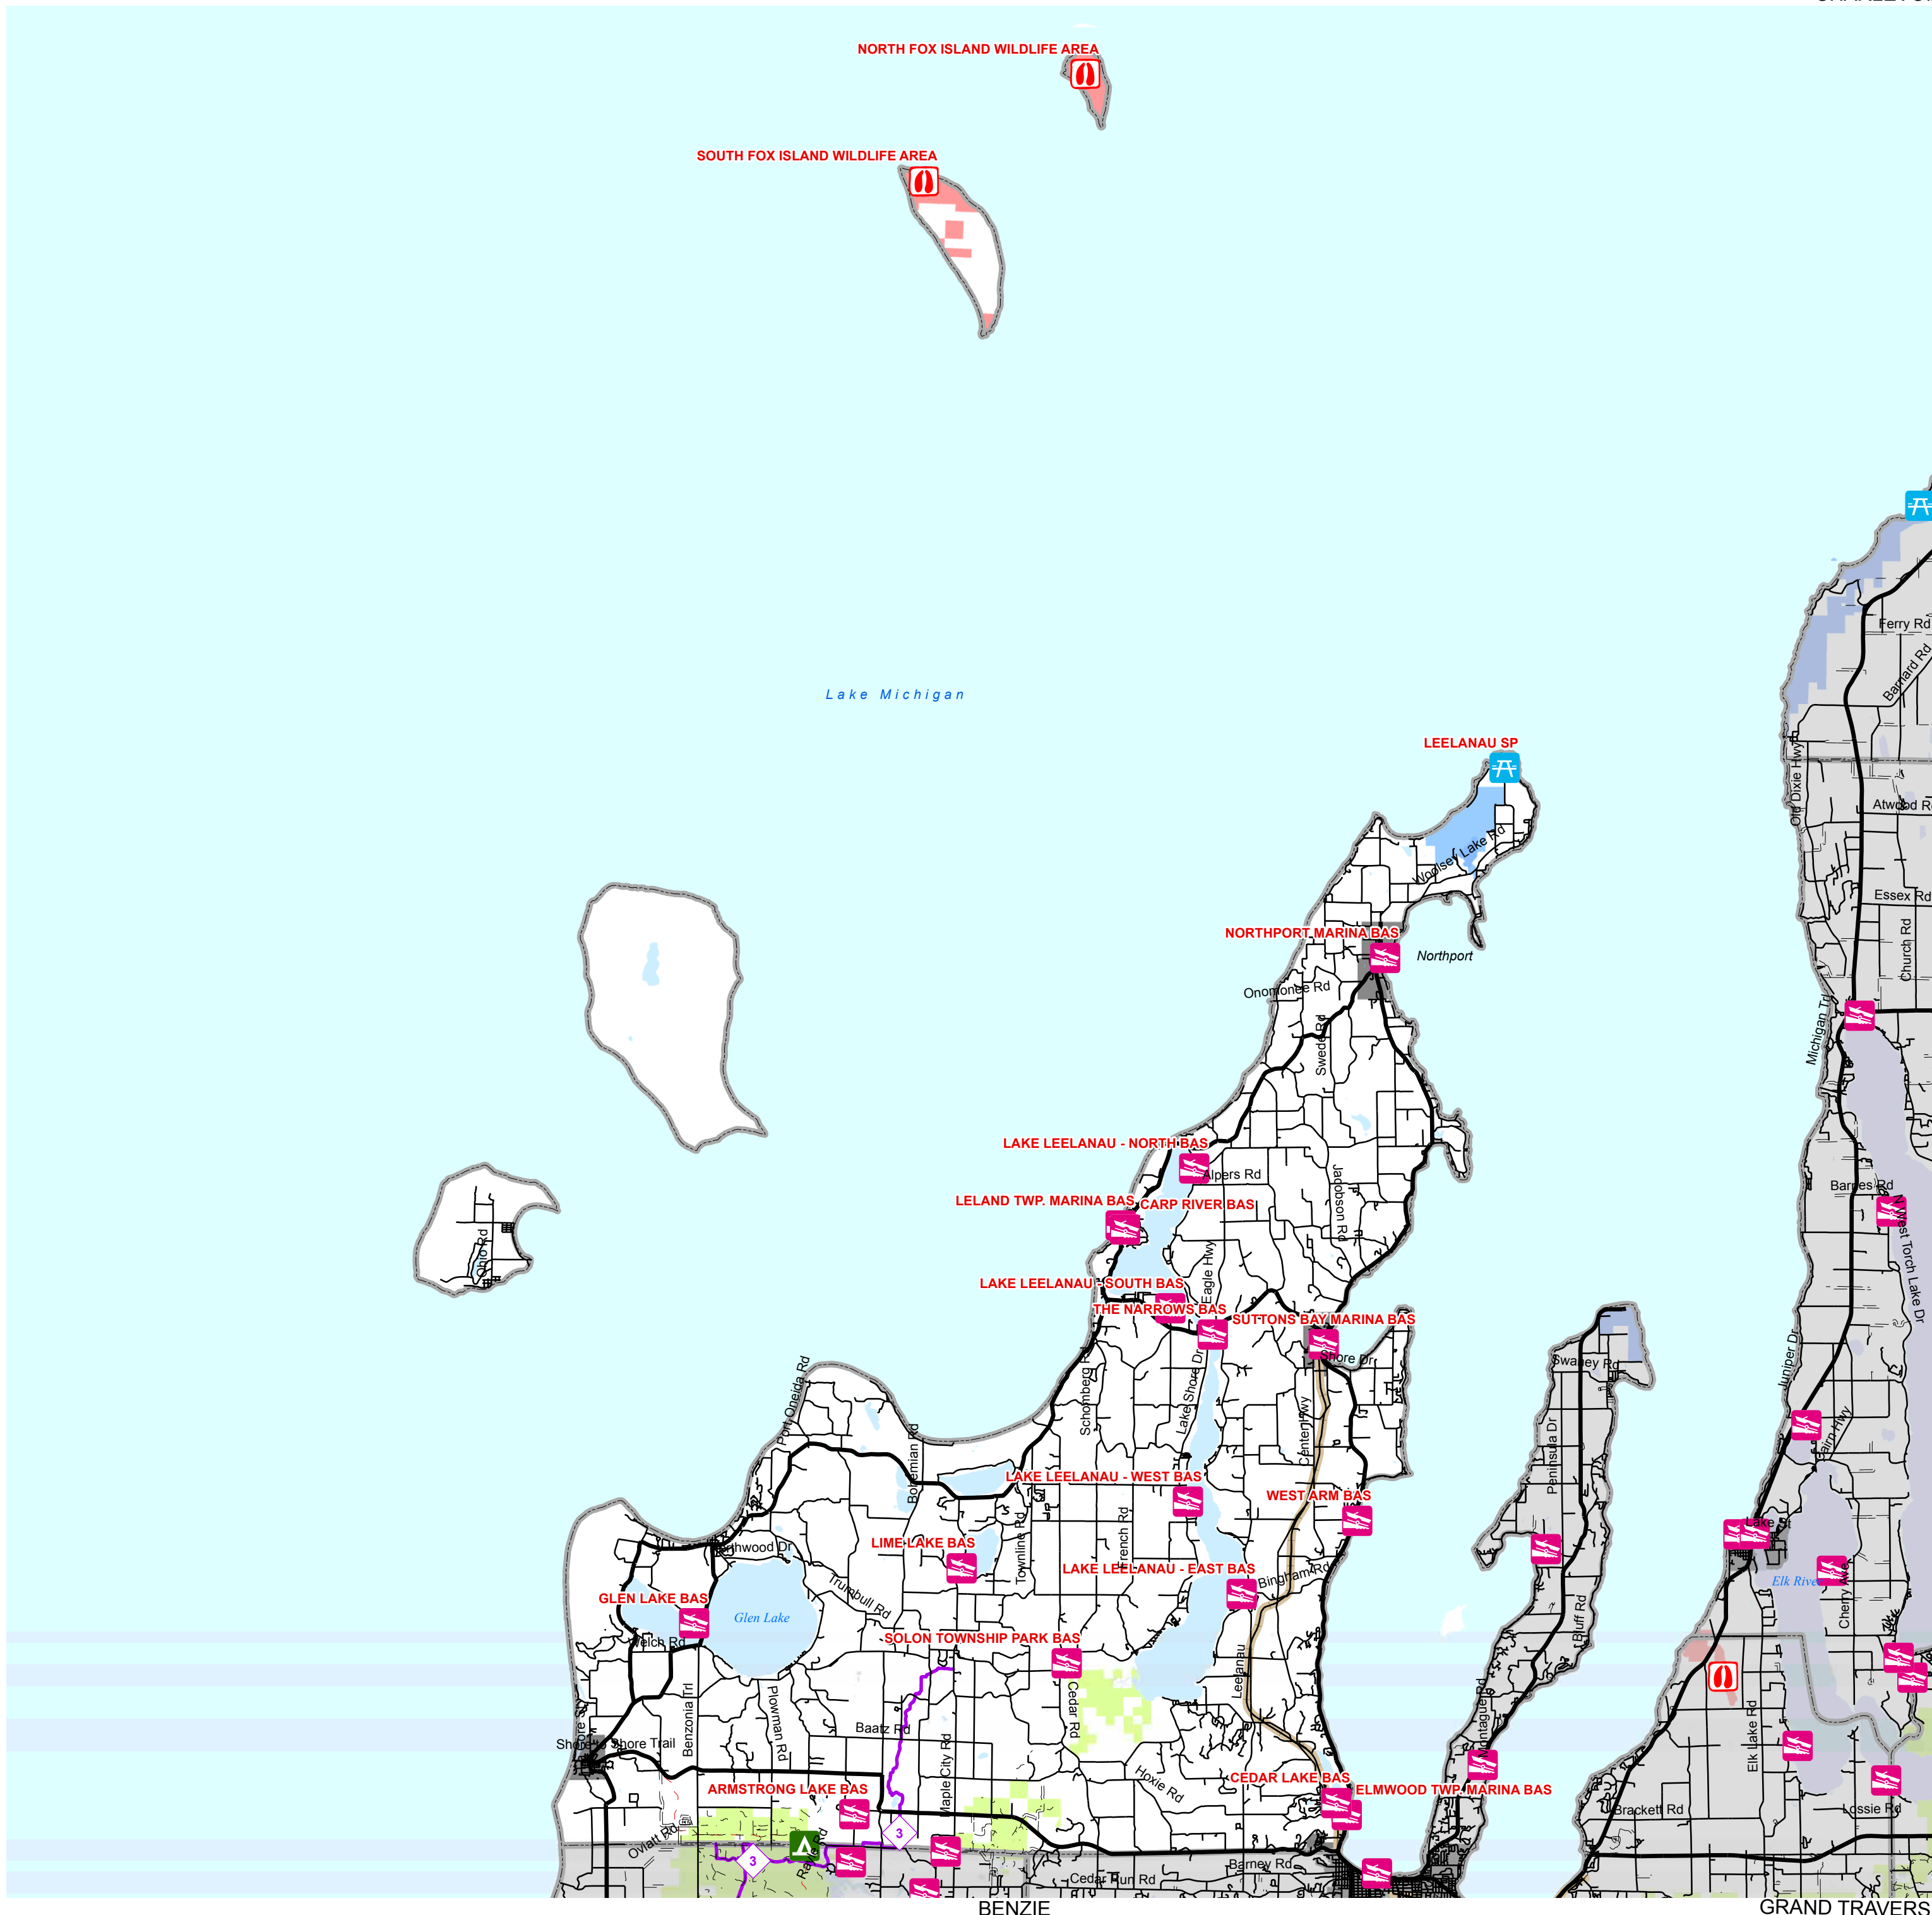

# LEELANAU COUNTY FACILITIES

CHARLEVOIX

## DNR/DEQ Facilities

-  AIR QUALITY OFFICE
-  BOAT ACCESS SITE
-  ERMD OFFICE
-  FISHERIES OFFICE
-  FMD OFFICE
-  HARBOR
-  HISTORIC SITE
-  LAW ENFORCEMENT OFFICE
-  LOCK
-  MUSEUM
-  PARK OFFICE
-  REMEDIATION OFFICE
-  SCENIC SITE
-  STATE FOREST CAMPGROUND
-  STATE GAME AREA
-  STATE PARK
-  WATER RESOURCE OFFICE
-  WILDLIFE OFFICE
-  VISITOR CENTER
-  STATE FOREST
-  STATE PARK
-  STATE GAME AREA

## List of Facilities

- ARMSTRONG LAKE BAS
- CARP RIVER BAS
- CEDAR LAKE BAS
- ELMWOOD TWP. MARINA BAS
- GLEN LAKE BAS
- LAKE LEELANAU - EAST BAS
- LAKE LEELANAU - NORTH BAS
- LAKE LEELANAU - SOUTH BAS
- LAKE LEELANAU - WEST BAS
- LEELANAU SP
- LELAND TWP. MARINA BAS
- LIME LAKE BAS
- NORTH FOX ISLAND WILDLIFE AREA
- NORTHPORT MARINA BAS
- SOLON TOWNSHIP PARK BAS
- SOUTH FOX ISLAND WILDLIFE AREA
- SUTTONS BAY MARINA BAS
- THE NARROWS BAS
- WEST ARM BAS

- DNR Designated Trails**
-  ATV Trail
  -  MCCCT Trails
  -  Motorcycle-DNR Sticker
  -  Motorcycle-Secretary of State License
  -  Non-Motorized Trails
  -  ORV Route
  -  Rail to Trails
  -  Snowmobile Trail