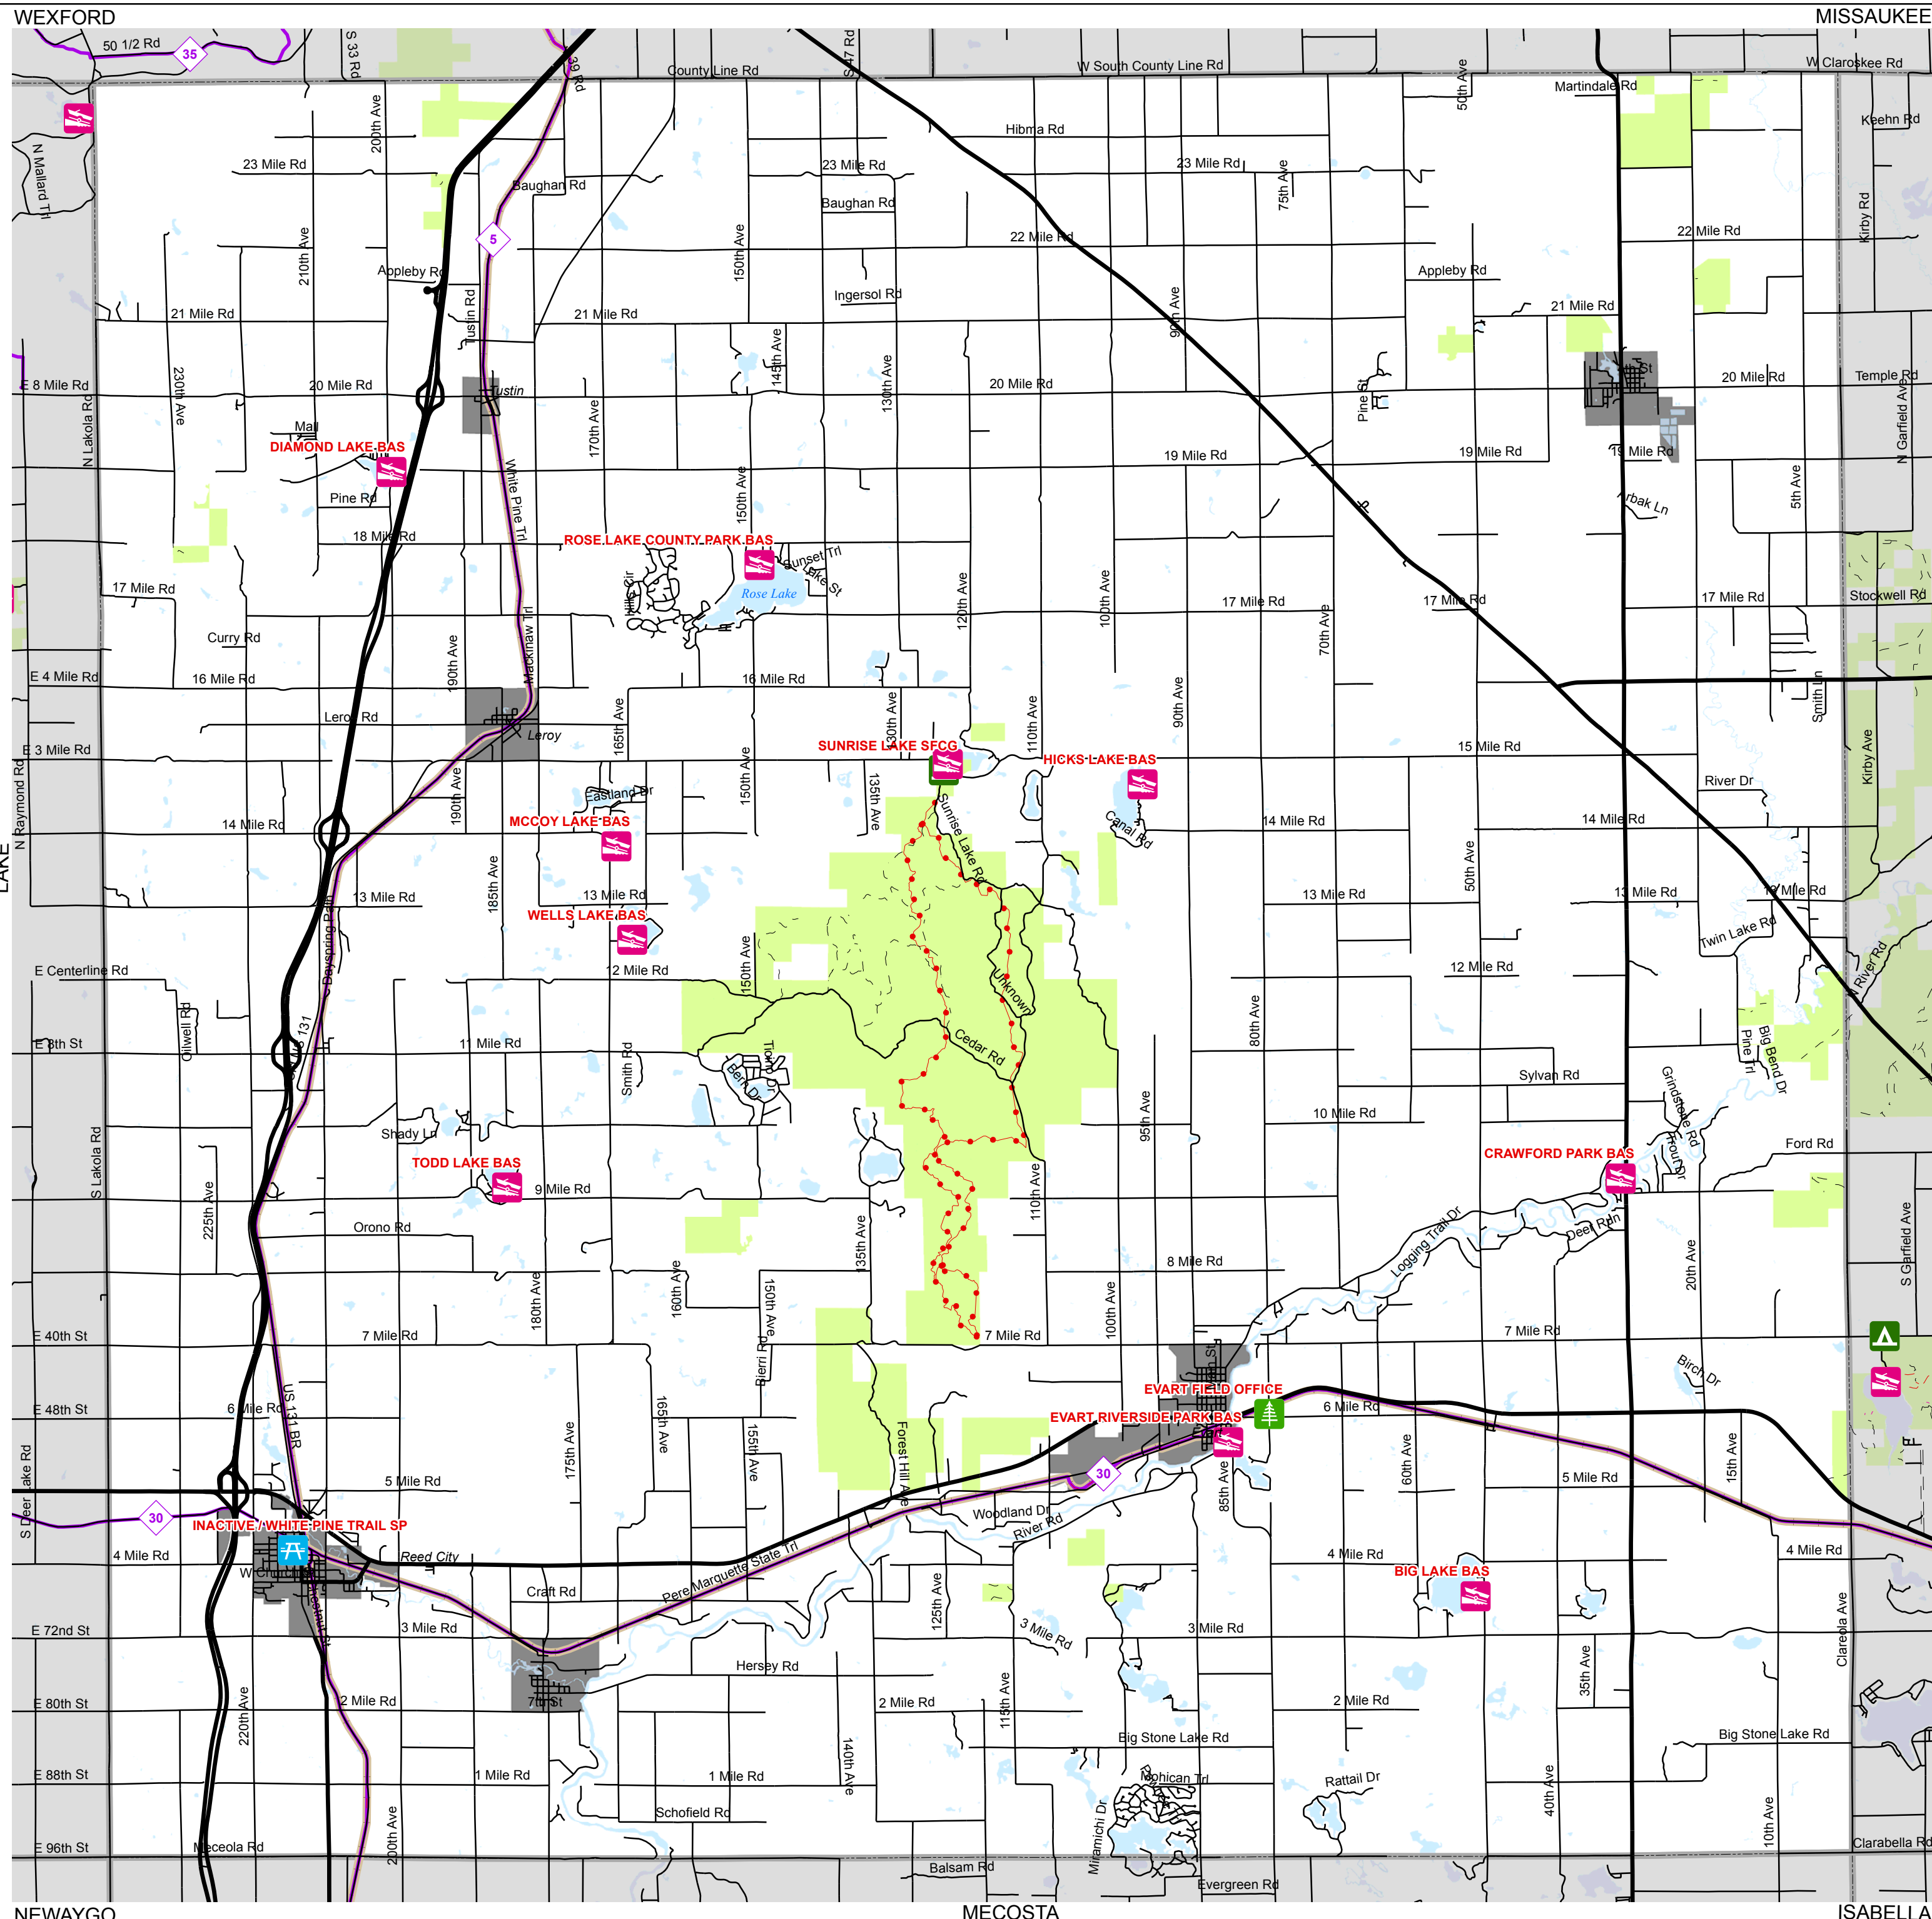

# OSCEOLA COUNTY FACILITIES

## DNR/DEQ Facilities

-  AIR QUALITY OFFICE
-  BOAT ACCESS SITE
-  ERMD OFFICE
-  FISHERIES OFFICE
-  FMD OFFICE
-  HARBOR
-  HISTORIC SITE
-  LAW ENFORCEMENT OFFICE
-  LOCK
-  MUSEUM
-  PARK OFFICE
-  REMEDIATION OFFICE
-  SCENIC SITE
-  STATE FOREST CAMPGROUND
-  STATE GAME AREA
-  STATE PARK
-  WATER RESOURCE OFFICE
-  WILDLIFE OFFICE
-  VISITOR CENTER
-  STATE FOREST
-  STATE PARK
-  STATE GAME AREA

## List of Facilities

- BIG LAKE BAS
- CRAWFORD PARK BAS
- DIAMOND LAKE BAS
- EVART FIELD OFFICE
- EVART RIVERSIDE PARK BAS
- HICKS LAKE BAS
- INACTIVE / WHITE PINE TRAIL SP
- MCCOY LAKE BAS
- ROSE LAKE COUNTY PARK BAS
- SUNRISE LAKE SFCG
- SUNRISE LAKE SFCG BAS
- TODD LAKE BAS
- WELLS LAKE BAS

WEXFORD MISSAUKEE  
LAKE CLARE  
NEWAYGO MECOSTA ISABELLA