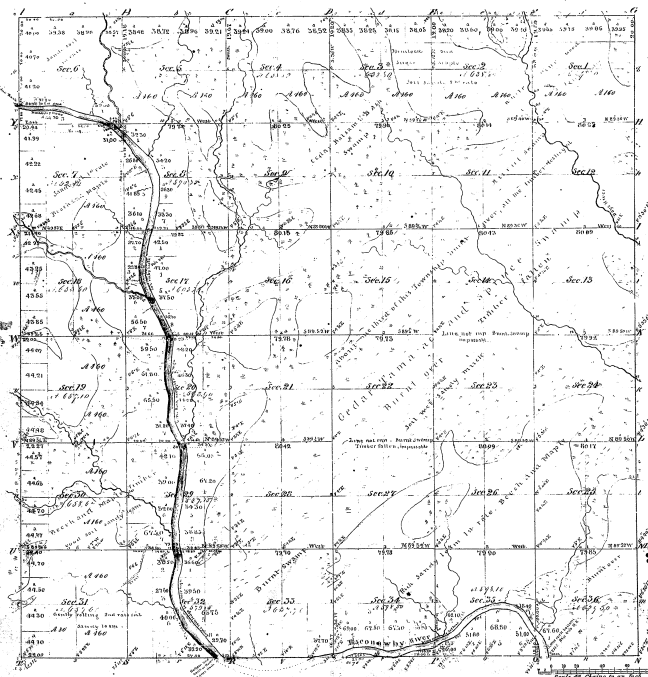

Township N° 41 N. Range N° 23 W. Mer. Mich

Section No.	Acres	Value	Owner	Value	Owner	Value	Owner	Value
38	36							

38-36

Total number of Acres 33,116. 05.

Survey completed	By Whom Surveyed	Date of Conduct	Amount of District	Who Surveyed	When Charged to the District?
Township Survey	John Peck	Feb 26th 1855	20 20 00	Geo. Peck	
Subdivisions	A. Metzger	July 18th 1856	74 27 34	Geo. Peck	

Township Survey Office
March 30 1857

Lucus Lyon, Secy Genl