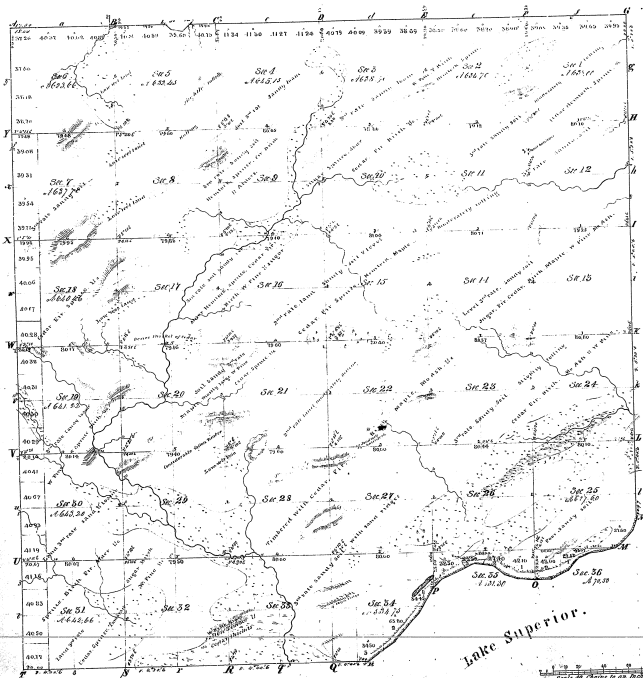

Township N^o 56 N Range N^o 51 W

Mer. Mich.

Boundaries of
Township N^o 56 N Range N^o 51 W Mer. Mich.

40-10

40-40

Total number of acres 214,98 2/3

Original Subdivided	By What Surveyed	Date of Original	Amount of Survey	Area Surveyed	Area Claimed on the said lands, etc.
	W. H. H. H.	1856	61,643 2/3	2	111
	W. H. H. H.				
	W. H. H. H.				

All above Map of Township N^o 56 North of Range N^o 51 West of the 10th Principal Meridian, Mich. is a true and correct copy of the original map of the same, as shown to the Surveyor General's Office, at Lansing, Mich., on the 10th day of June, 1856.