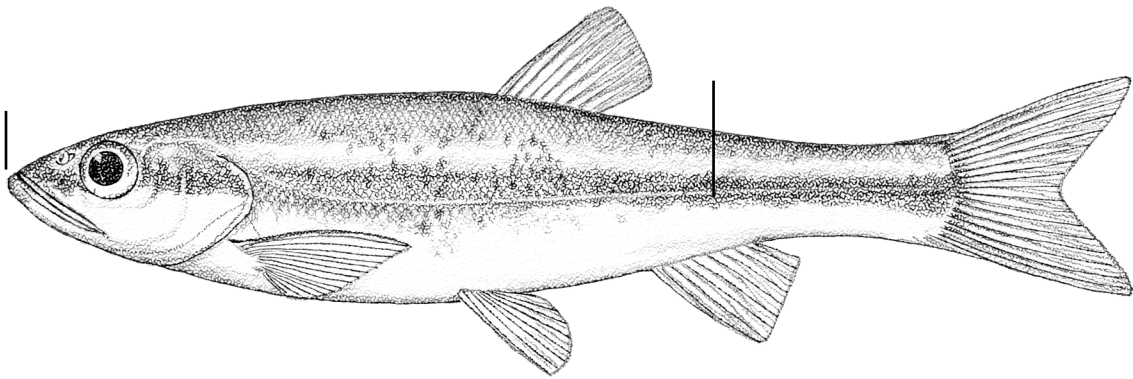

Redside Dace
Clinostomus elongatus

Mouth very large, superior

Adults with scarlet on side