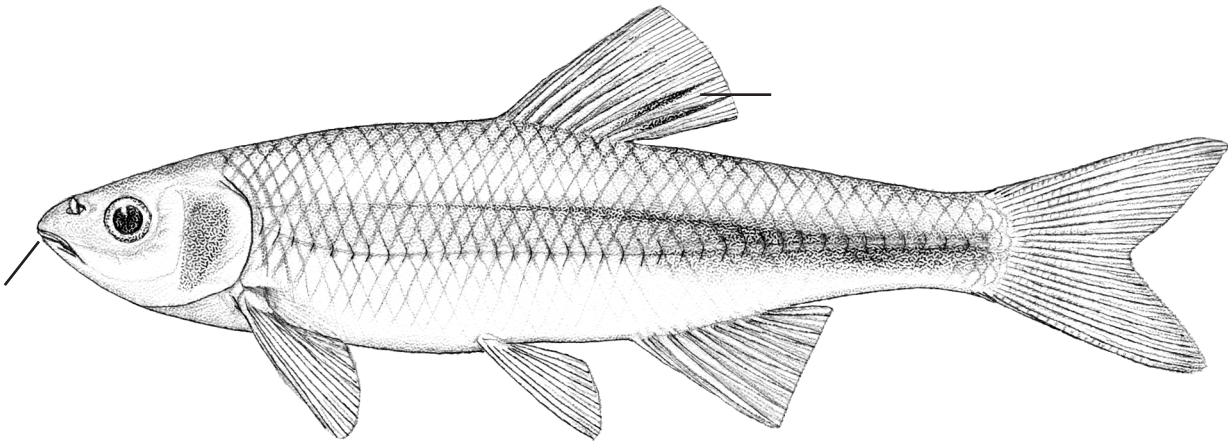

Spotfin Shiner
Cyprinella spiloptera

Body deep, color bluish-silvery

Terminal mouth

Black spot at back of dorsal fin

Dark streak on midline of chin